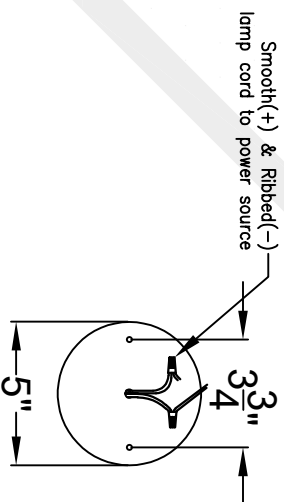

# LONG ISLAND LARGE

8 Light  
Comes standard w/  
6' of chain

Front View

Top View

Ceiling Mount

St. James  
LIGHTING

SCALE: N.T.S.

DRAFT: Y. McCullough

FILE: SULLS

APP'D: J. Rogan

JOB: X

DATE: 12/26/23

Lights are handcrafted.  
Dimensions may vary by 1/4"

UL Certified  
Candelabra- Max 60 Watt Bulb  
Edison- Max 660 Watt Bulb