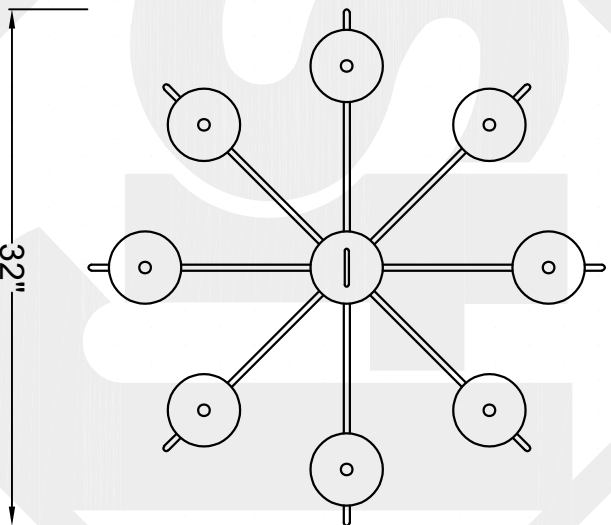

# LONG ISLAND LARGE

8 Light  
Comes standard w/  
6' of chain

Front View

Top View

Ceiling Mount

St. James  
LIGHTING

SCALE: N.T.S.

DRAFT: Y. McCullough

FILE: SULLS

APP'D: J. Rogan

JOB: X

DATE: 12/26/23

Lights are handcrafted.  
Dimensions may vary by 1/4"

UL Certified  
Candelabra- Max 60 Watt Bulb  
Edison- Max 660 Watt Bulb