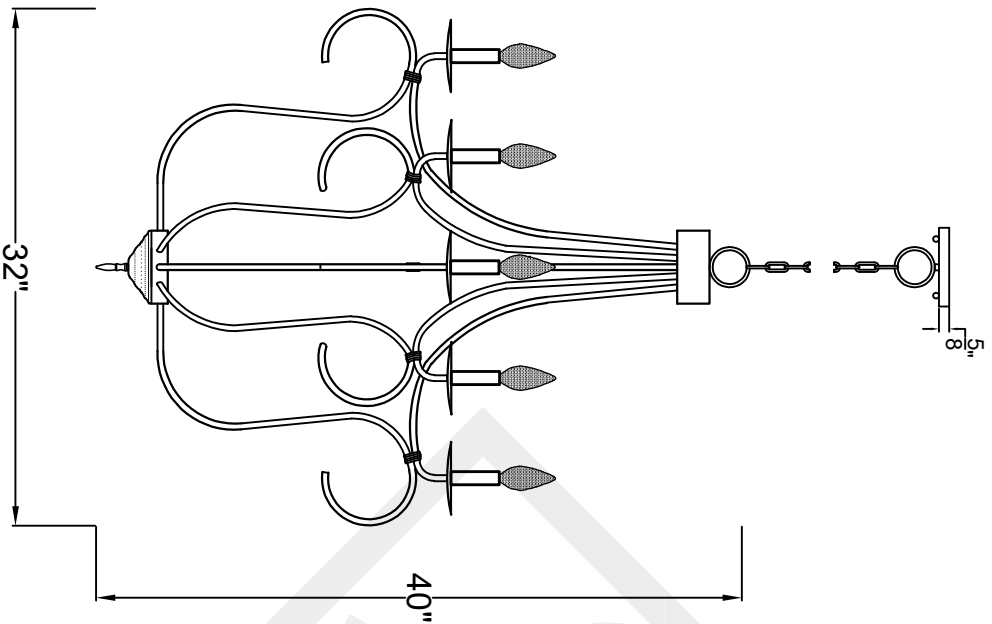

# LONG ISLAND LARGE

8 Light  
Comes standard w/  
6' of chain

Front View

Top View

Ceiling Mount

St. James  
LIGHTING

SCALE: N.T.S.

DRAFT: Y. McCullough

FILE: SULLS

APP'D: J. Rogan

JOB: X

DATE: 12/26/23

Lights are handcrafted.  
Dimensions may vary by 1/4"

UL Certified  
Candelabra- Max 60 Watt Bulb  
Edison- Max 660 Watt Bulb