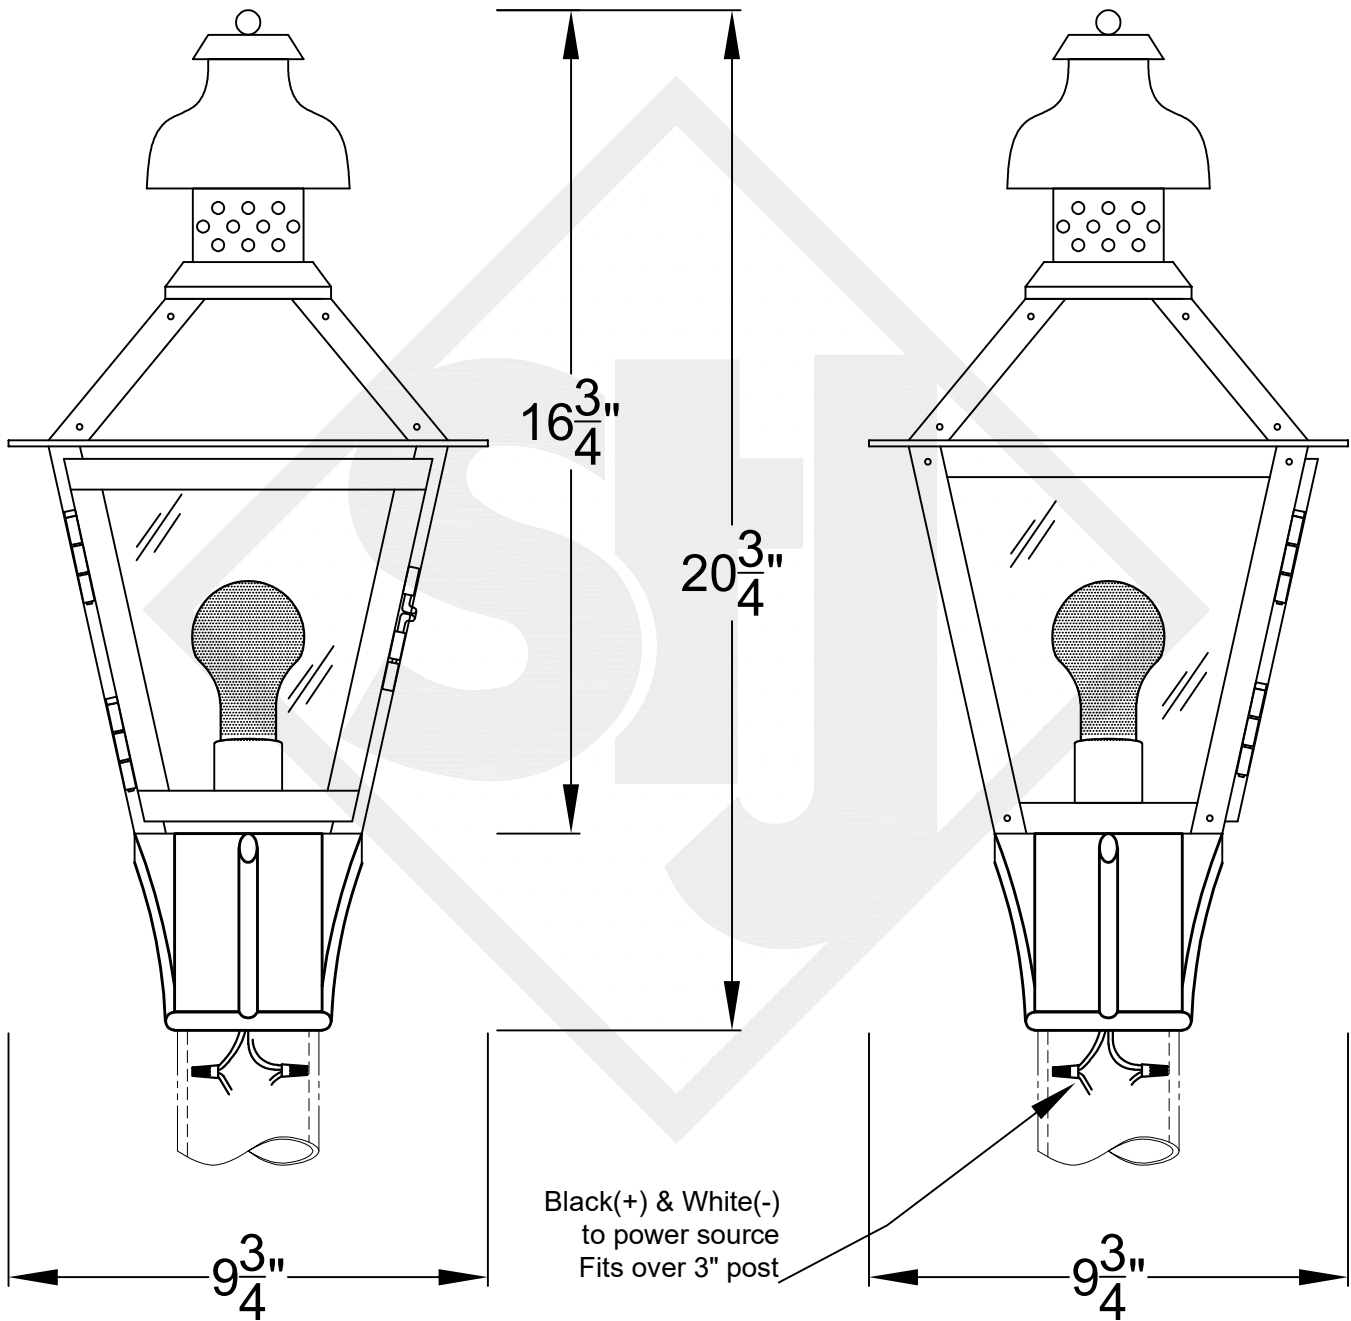

LOGAN MINI COPPER POST MOUNT

Available w/ Solid
or Glass Top

Front View

Side View

St. James
LIGHTING

SCALE: N.T.S. DRAFT: T. Herring
FILE: LOGMINI APP'D: J. Ragan
JOB: X DATE: 4-7-2023

Lights are handcrafted.
Dimensions may vary by 1/4"

Mini not Available in Gas
UL Certified
Candelabra- Max 60 Watt Bulb
Edison- Max 660 Watt Bulb

LOGAN SMALL COPPER POST MOUNT

Available w/ Solid
or Glass Top

Front View

Side View

Fits over a 3" post
 $\frac{1}{4}$ " Flare Fitting

St. James
LIGHTING

SCALE: N.T.S. DRAFT: T. Herring
FILE: LOGS APP'D: J. Ragan
JOB: X DATE: 8-3-2023

Lights are handcrafted.
Dimensions may vary by 1/4"

B.T.U. Rating
Natural Gas: 2730 B.T.U.
Propane: 2080 B.T.U.

LOGAN MEDIUM COPPER POST MOUNT

Available w/ Solid
or Glass Top

Front View

Side View

St. James
LIGHTING

SCALE: N.T.S.	DRAFT: T. Herring
FILE: LOGM	APP'D: J. Ragan
JOB: X	DATE: 4-7-2023

Lights are handcrafted.
Dimensions may vary by 1/4"