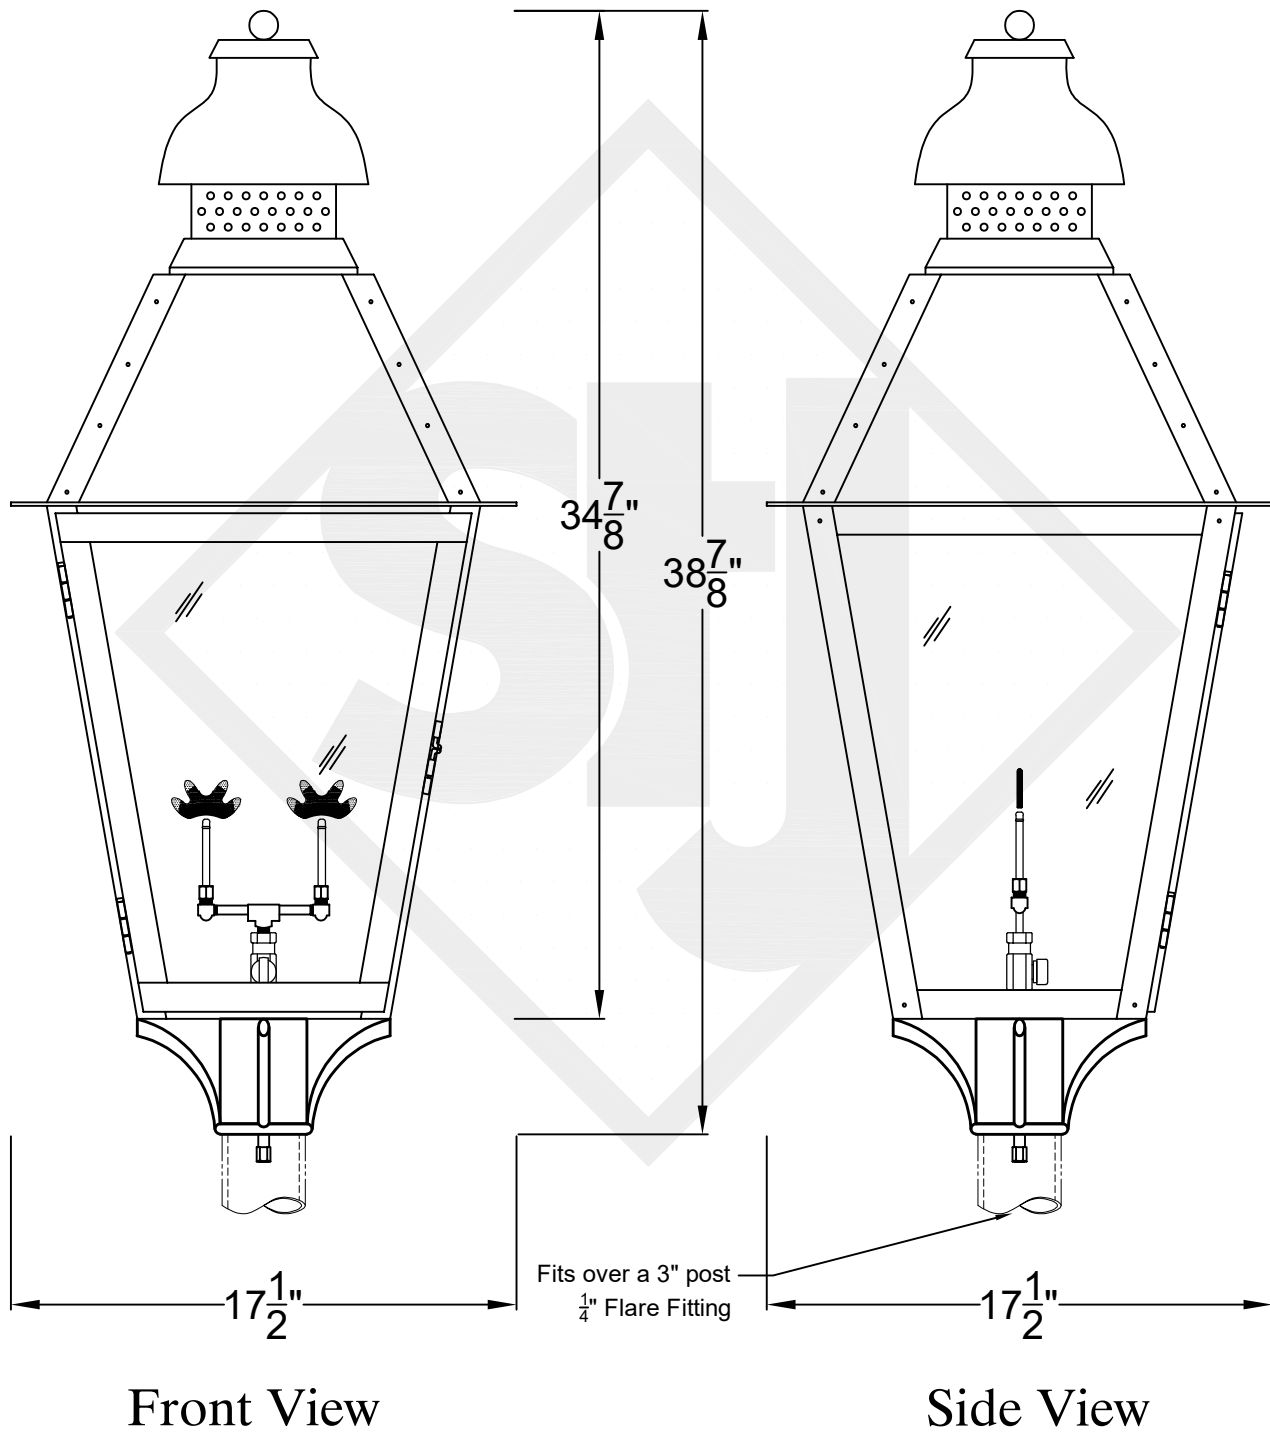

LOGAN MINI COPPER POST MOUNT

Available w/ Solid
or Glass Top

Front View

Side View

St. James
LIGHTING

SCALE: N.T.S. DRAFT: T. Herring
FILE: LOGMINI APP'D: J. Ragan
JOB: X DATE: 4-7-2023

Lights are handcrafted.
Dimensions may vary by 1/4"

Mini not Available in Gas
UL Certified
Candelabra- Max 60 Watt Bulb
Edison- Max 660 Watt Bulb

LOGAN SMALL COPPER POST MOUNT

Available w/ Solid
or Glass Top

Front View

Side View

Fits over a 3" post
 $\frac{1}{4}$ " Flare Fitting

LOGAN MEDIUM COPPER POST MOUNT

Available w/ Solid
or Glass Top

Front View

Side View

St. James
LIGHTING

SCALE: N.T.S.	DRAFT: T. Herring
FILE: LOGM	APP'D: J. Ragan
JOB: X	DATE: 4-7-2023

Lights are handcrafted.
Dimensions may vary by 1/4"

Lights are handcrafted.
Dimensions may vary by 1/4"

B.T.U. Rating
Natural Gas: 2730 B.T.U.
Propane: 2080 B.T.U.

LOGAN GRANDE COPPER POST MOUNT

Available w/ Solid
or Glass Top

St. James
LIGHTING

SCALE: N.T.S. DRAFT: M. Buckley
FILE: LOGG APP'D: J. Ragan
JOB: X DATE: 10/18/23