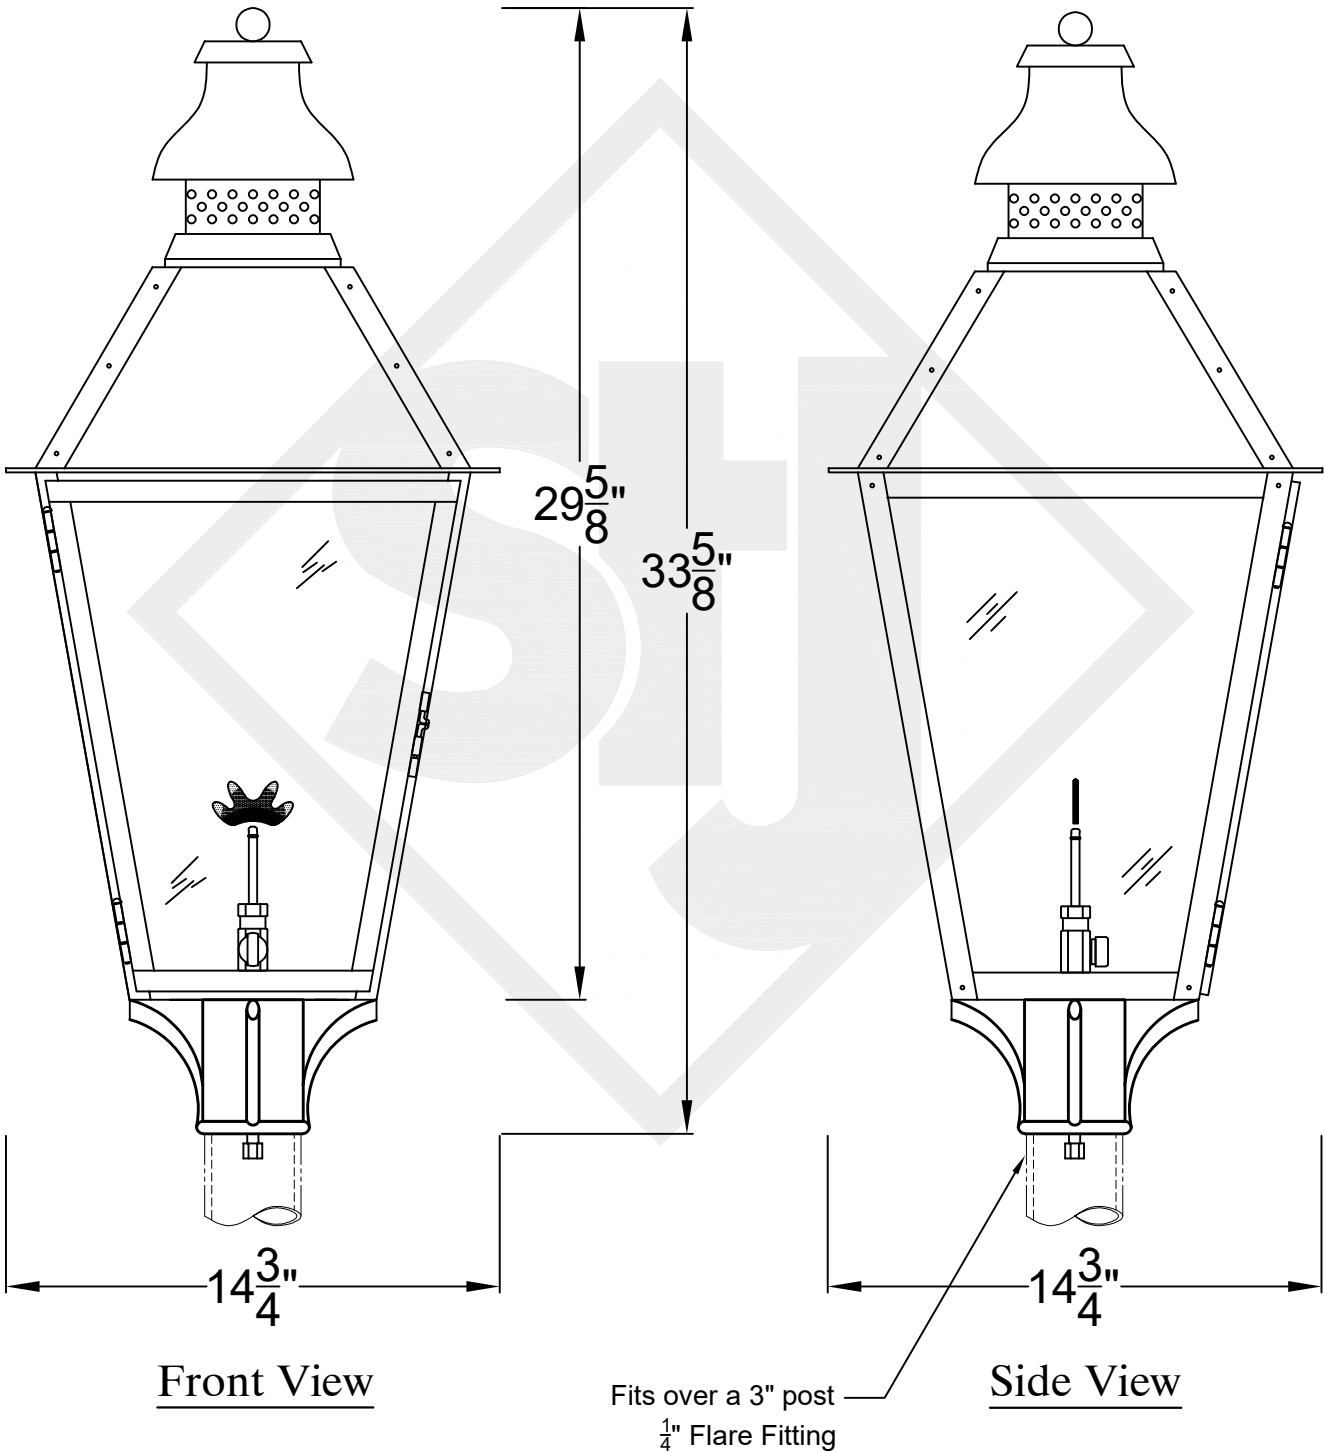

LOGAN LARGE COPPER POST MOUNT

Available w/ Solid
or Glass Top

Front View

Side View

**St. James
LIGHTING**

SCALE: N.T.S.	DRAFT: T. Herring
FILE: LOGL	APP'D: J. Ragan
JOB: X	DATE: 4-6-2023

Lights are handcrafted.
Dimensions may vary by 1/4"

B.T.U. Rating
Natural Gas: 2730 B.T.U.
Propane: 2080 B.T.U.