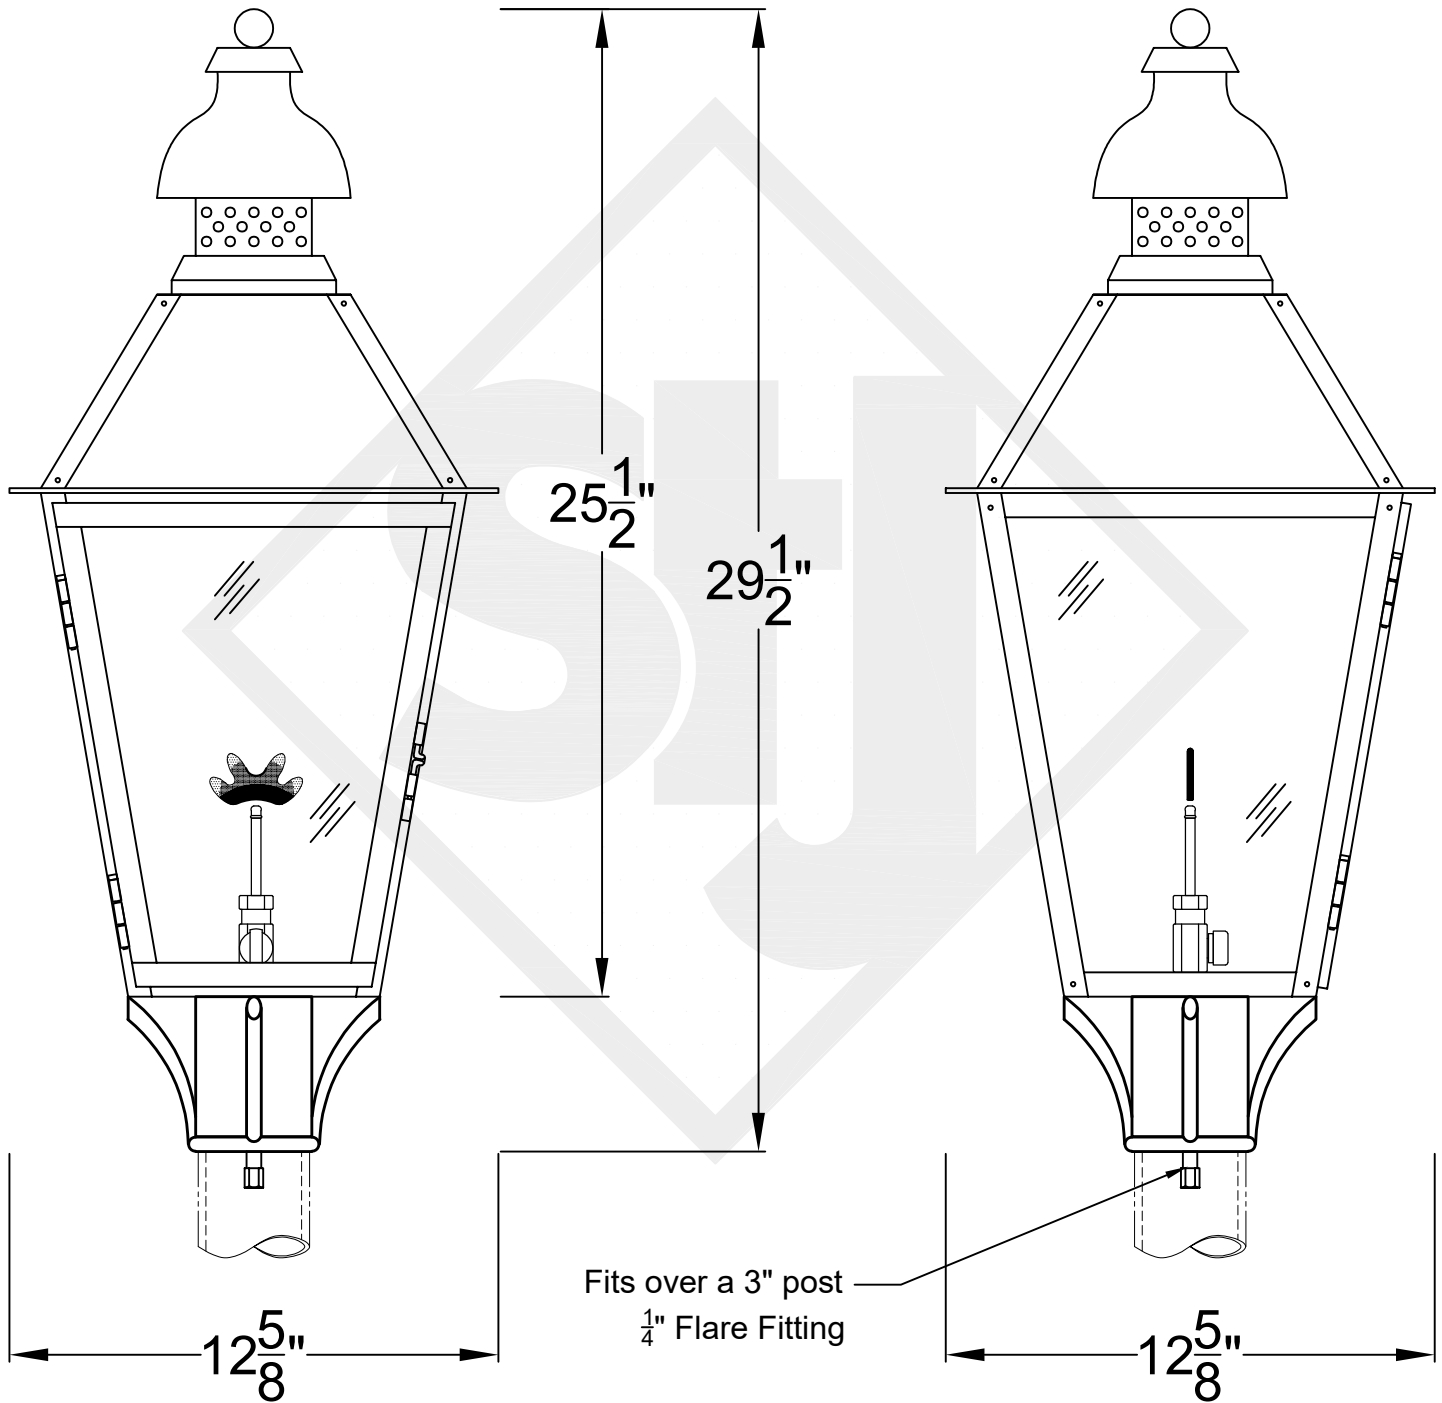

LOGAN MINI COPPER POST MOUNT

Available w/ Solid
or Glass Top

Front View

Side View

St. James
LIGHTING

SCALE: N.T.S. DRAFT: T. Herring
FILE: LOGMINI APP'D: J. Ragan
JOB: X DATE: 4-7-2023

Lights are handcrafted.
Dimensions may vary by 1/4"

Mini not Available in Gas
UL Certified
Candelabra- Max 60 Watt Bulb
Edison- Max 660 Watt Bulb

LOGAN SMALL COPPER POST MOUNT

Available w/ Solid
or Glass Top

Front View

Side View

Fits over a 3" post
 $\frac{1}{4}$ " Flare Fitting

St. James
LIGHTING

SCALE: N.T.S. DRAFT: T. Herring
FILE: LOGS APP'D: J. Ragan
JOB: X DATE: 8-3-2023

Lights are handcrafted.
Dimensions may vary by 1/4"

B.T.U. Rating
Natural Gas: 2730 B.T.U.
Propane: 2080 B.T.U.

LOGAN MEDIUM COPPER POST MOUNT

Available w/ Solid
or Glass Top

Front View

Side View

St. James
LIGHTING

SCALE: N.T.S.	DRAFT: T. Herring
FILE: LOGM	APP'D: J. Ragan
JOB: X	DATE: 4-7-2023

Lights are handcrafted.
Dimensions may vary by 1/4"