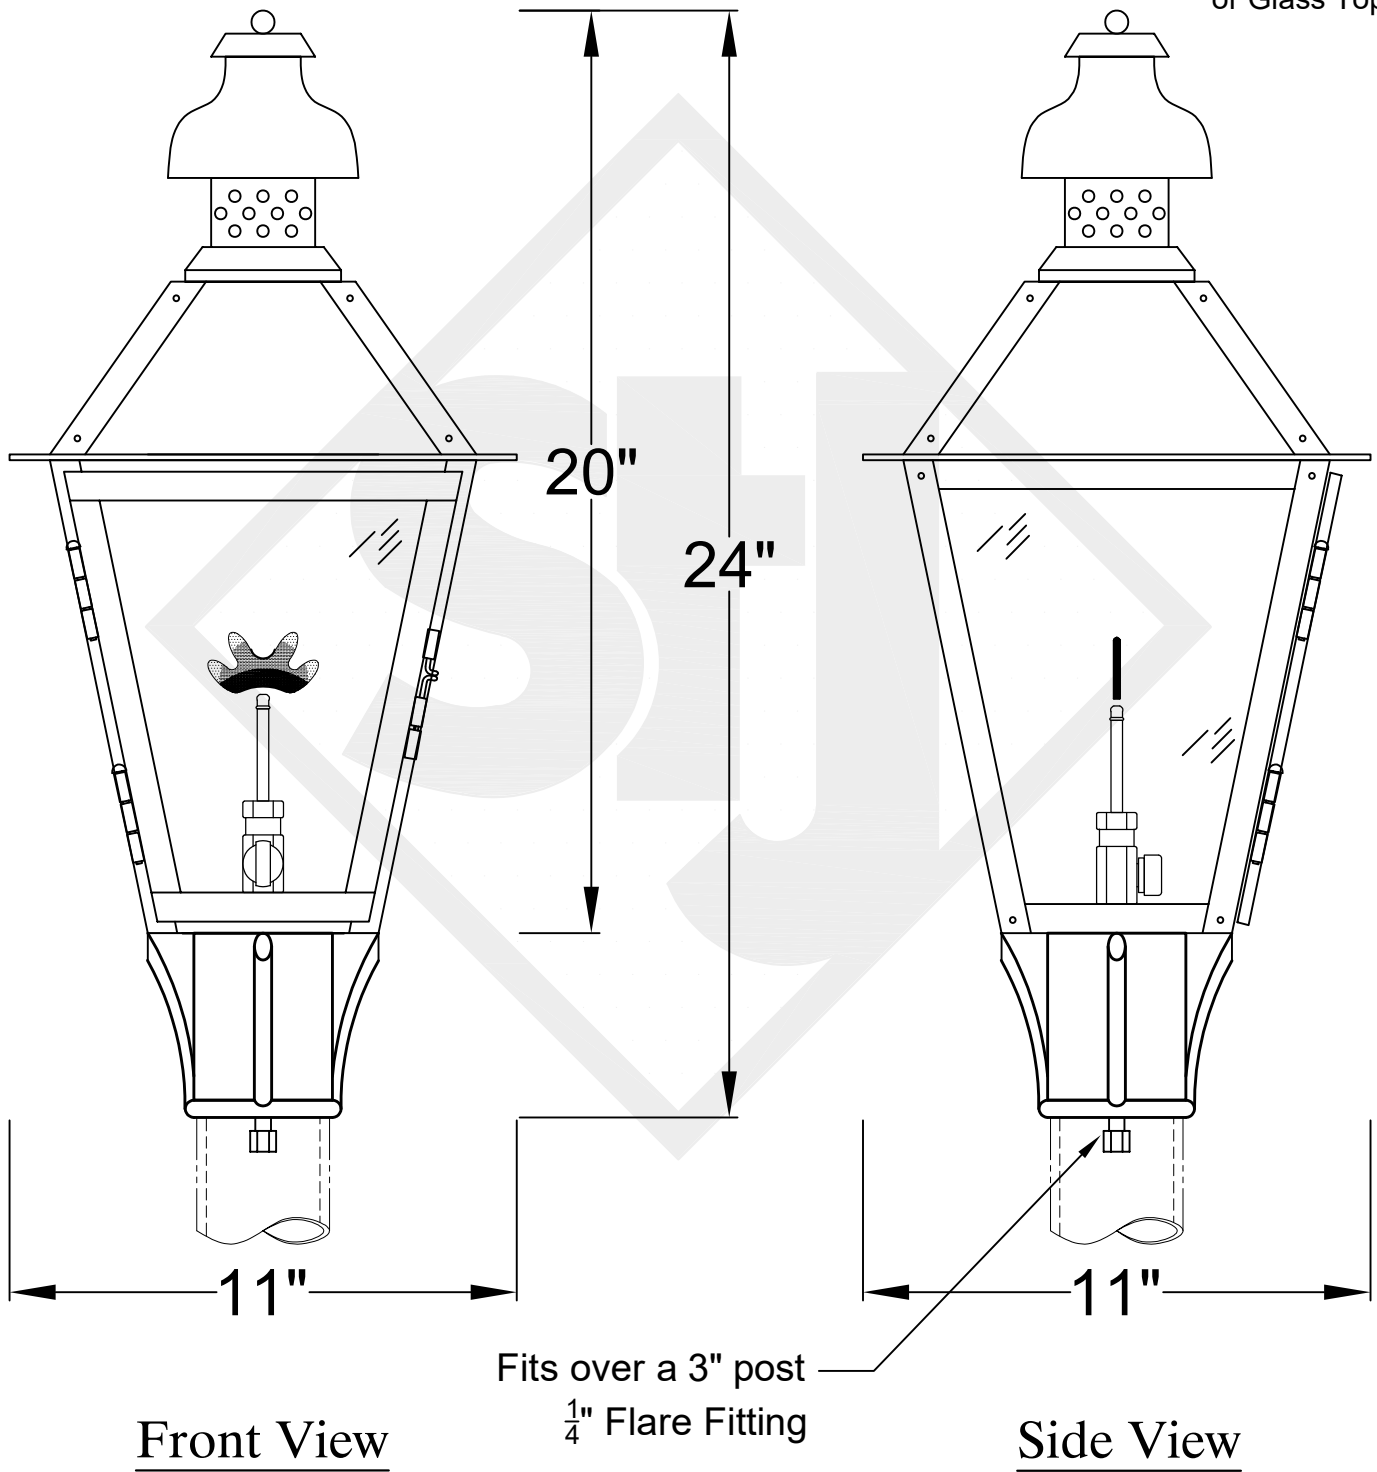

LOGAN MINI COPPER POST MOUNT

Available w/ Solid
or Glass Top

Front View

Side View

St. James
LIGHTING

SCALE: N.T.S. DRAFT: T. Herring
FILE: LOGMINI APP'D: J. Ragan
JOB: X DATE: 4-7-2023

Lights are handcrafted.
Dimensions may vary by 1/4"

Mini not Available in Gas
UL Certified
Candelabra- Max 60 Watt Bulb
Edison- Max 660 Watt Bulb

LOGAN SMALL COPPER POST MOUNT

Available w/ Solid
or Glass Top

Front View

Side View

Fits over a 3" post
 $\frac{1}{4}$ " Flare Fitting

St. James
LIGHTING

SCALE: N.T.S. DRAFT: T. Herring
FILE: LOGS APP'D: J. Ragan
JOB: X DATE: 8-3-2023

Lights are handcrafted.
Dimensions may vary by 1/4"

B.T.U. Rating
Natural Gas: 2730 B.T.U.
Propane: 2080 B.T.U.

LOGAN MEDIUM COPPER POST MOUNT

Available w/ Solid
or Glass Top

Front View

Side View

St. James
LIGHTING

SCALE: N.T.S.	DRAFT: T. Herring
FILE: LOGM	APP'D: J. Ragan
JOB: X	DATE: 4-7-2023

Lights are handcrafted.
Dimensions may vary by 1/4"