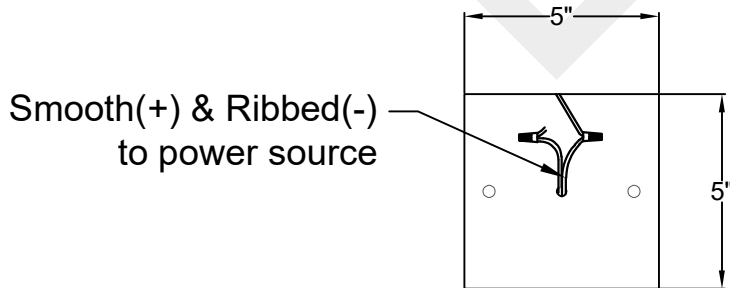

STRUCTURE GRANDE

Quad Candelabra
Comes standard w/ 6'
of chain

Front View

Ceiling Mount

St. James
LIGHTING

SCALE: N.T.S.	DRAFT: J. Grippo
FILE: STRG	APP'D: J. Ragan
JOB: X	DATE: 12-27-2023

Lights are handcrafted.
Dimensions may vary by 1/4"