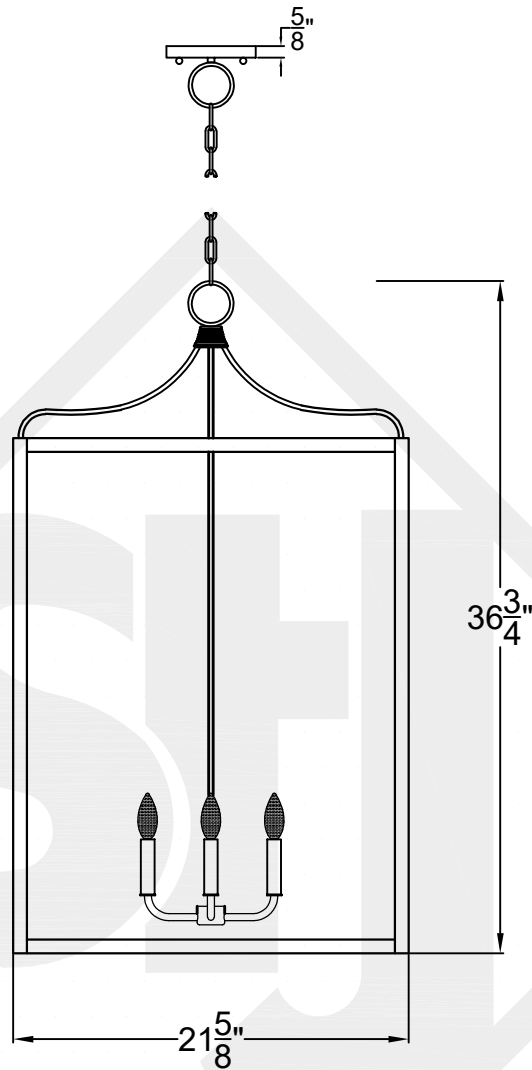

STRUCTURE GRANDE

Quad Candelabra
Comes standard w/ 6'
of chain

Front View

Ceiling Mount

St. James
LIGHTING

SCALE: N.T.S.	DRAFT: J. Grippo
FILE: STRG	APP'D: J. Ragan
JOB: X	DATE: 12-27-2023

Lights are handcrafted.
Dimensions may vary by 1/4"

UL Certified
Candelabra- Max 60 Watt Bulb
Edison- Max 660 Watt Bulb