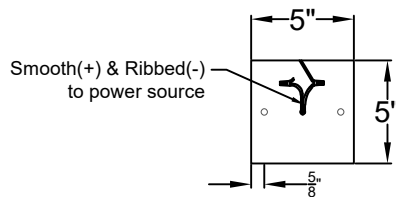

# CORTLAND MEDIUM

Triple Candelabra  
Comes standard w/  
6' of chain

Front View

Ceiling Mount

St. James  
LIGHTING

SCALE: N.T.S.	DRAFT: T. Herring
FILE: CORM	APP'D: J. Ragan
JOB: X	DATE: 4-20-2023

Lights are handcrafted.  
Dimensions may vary by 1/4"