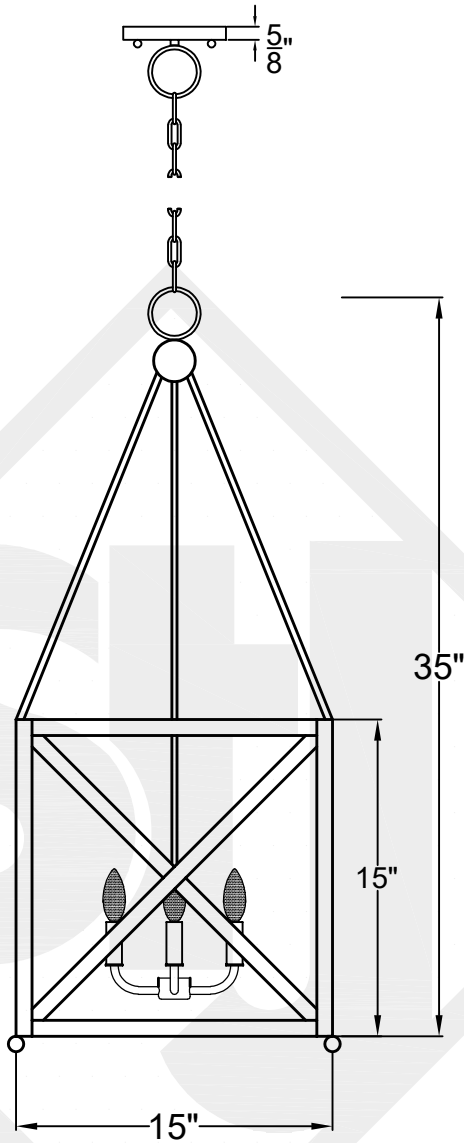

# CORTLAND MEDIUM

Triple Candelabra  
Comes standard w/  
6' of chain

Front View

Ceiling Mount

St. James  
LIGHTING

SCALE: N.T.S.	DRAFT: T. Herring
FILE: CORM	APP'D: J. Ragan
JOB: X	DATE: 4-20-2023

Lights are handcrafted.  
Dimensions may vary by 1/4"

UL Certified  
Candelabra- Max 60 Watt Bulb  
Edison- Max 660 Watt Bulb