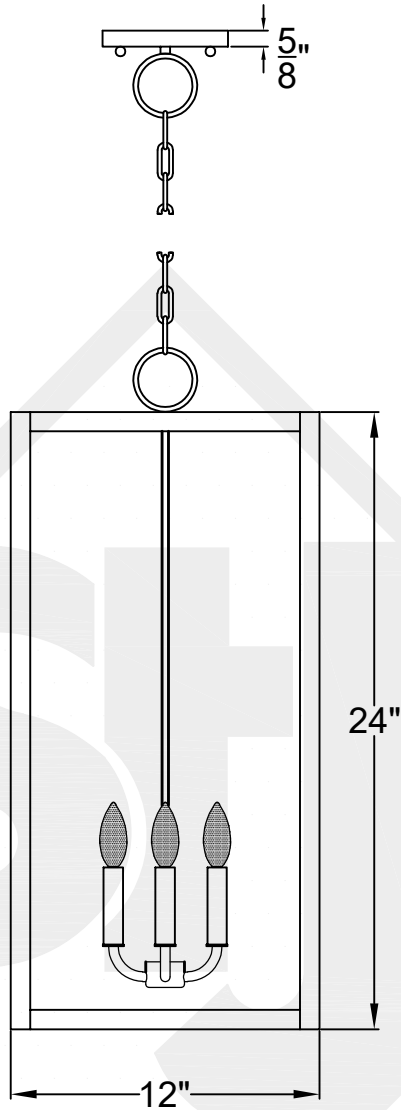

CAMDEN MEDIUM

Triple Candelabra
Comes standard w/
6' of chain

Front View

Ceiling Mount

St. James
LIGHTING

| | |
|---------------|----------------------|
| SCALE: N.T.S. | DRAFT: Y. McCullough |
| FILE: CAMM | APP'D: J. Ragan |
| JOB: X | DATE: 12/18/23 |

Lights are handcrafted.
Dimensions may vary by 1/4"

UL Certified
Candelabra- Max 60 Watt Bulb
Edison- Max 660 Watt Bulb