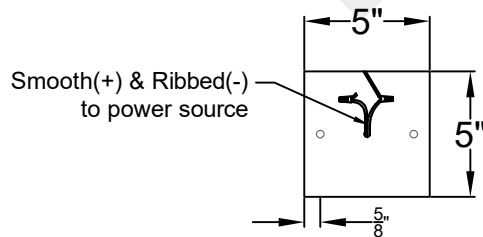

CAMDEN MEDIUM

Triple Candelabra
Comes standard w/
6' of chain

Front View

Ceiling Mount

St. James
LIGHTING

| | |
|---------------|----------------------|
| SCALE: N.T.S. | DRAFT: Y. McCullough |
| FILE: CAMM | APP'D: J. Ragan |
| JOB: X | DATE: 12/18/23 |

Lights are handcrafted.
Dimensions may vary by 1/4"

UL Certified
Candelabra- Max 60 Watt Bulb
Edison- Max 660 Watt Bulb