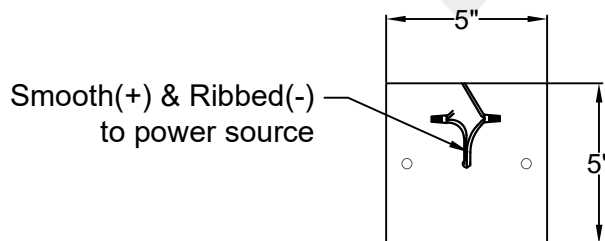

VERSAILLES LARGE

Triple Candelabra
Comes standard w/ 6'
of chain

Front View

Ceiling Mount

St. James
LIGHTING

| | |
|---------------|----------------------|
| SCALE: N.T.S. | DRAFT: Y. McCullough |
| FILE: VERL | APP'D: J. Ragan |
| JOB: X | DATE: 12/20/23 |

Lights are handcrafted.
Dimensions may vary by 1/4"

UL Certified
Candelabra- Max 60 Watt Bulb
Edison- Max 660 Watt Bulb