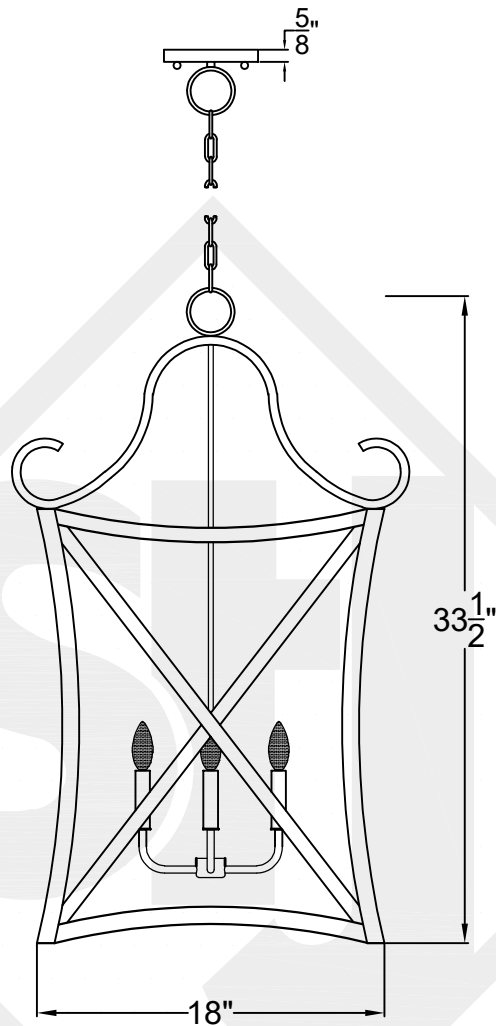

VERSAILLES LARGE

Triple Candelabra
Comes standard w/ 6'
of chain

Front View

Ceiling Mount

St. James
LIGHTING

| | |
|---------------|----------------------|
| SCALE: N.T.S. | DRAFT: Y. McCullough |
| FILE: VERL | APP'D: J. Ragan |
| JOB: X | DATE: 12/20/23 |

Lights are handcrafted.
Dimensions may vary by 1/4"

UL Certified
Candelabra- Max 60 Watt Bulb
Edison- Max 660 Watt Bulb