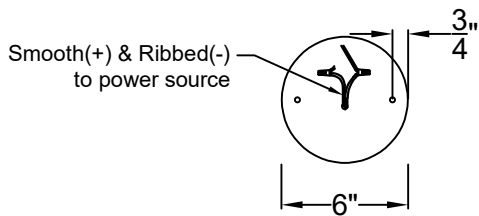

KING ARTHUR MEDIUM

8 Light - Steel Fixture
Comes standard w/ 6'
of chain

Front View

Ceiling Mount

Top View

St. James
LIGHTING

SCALE: N.T.S.	DRAFT: Y. McCullough
FILE: KINMINI	APP'D: J. Ragan
JOB: X	DATE: 12/20/23

Lights are handcrafted.
Dimensions may vary by 1/4"

UL Certified
Candelabra- Max 60 Watt Bulb
Edison- Max 660 Watt Bulb