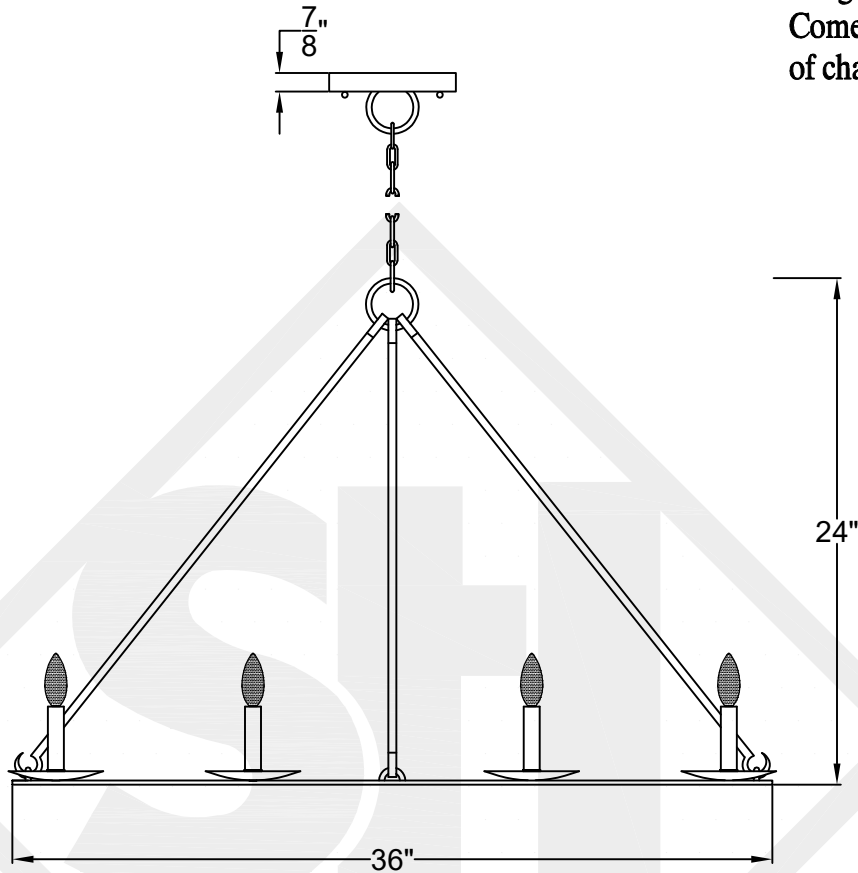

KING ARTHUR MEDIUM

8 Light - Steel Fixture
Comes standard w/ 6'
of chain

Front View

Ceiling Mount

Top View

St. James
LIGHTING

SCALE: N.T.S.	DRAFT: Y. McCullough
FILE: KINMINI	APP'D: J. Ragan
JOB: X	DATE: 12/20/23

Lights are handcrafted.
Dimensions may vary by 1/4"

UL Certified
Candelabra- Max 60 Watt Bulb
Edison- Max 660 Watt Bulb