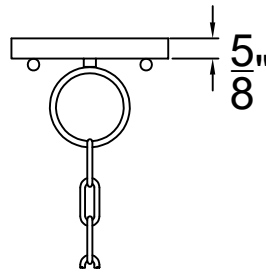

# COZUMEL MINI

Triple Candelabra  
Comes standard w/ 6'  
of chain

Front View

Ceiling Mount

St. James  
LIGHTING

SCALE: N.T.S.      DRAFT: T. Herring  
FILE: COZMINI      APP'D: J. Ragan  
JOB: X              DATE: 4-20-2023

Lights are handcrafted.  
Dimensions may vary by 1/4"

UL Certified  
Candelabra- Max 60 Watt Bulb  
Edison- Max 660 Watt Bulb