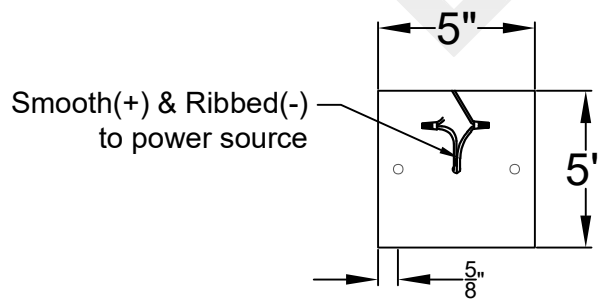

# COZUMEL MINI

Triple Candelabra  
Comes standard w/ 6'  
of chain

Front View

Ceiling Mount

St. James  
LIGHTING

SCALE: N.T.S.      DRAFT: T. Herring  
FILE: COZMINI      APP'D: J. Ragan  
JOB: X              DATE: 4-20-2023

Lights are handcrafted.  
Dimensions may vary by 1/4"

UL Certified  
Candelabra- Max 60 Watt Bulb  
Edison- Max 660 Watt Bulb