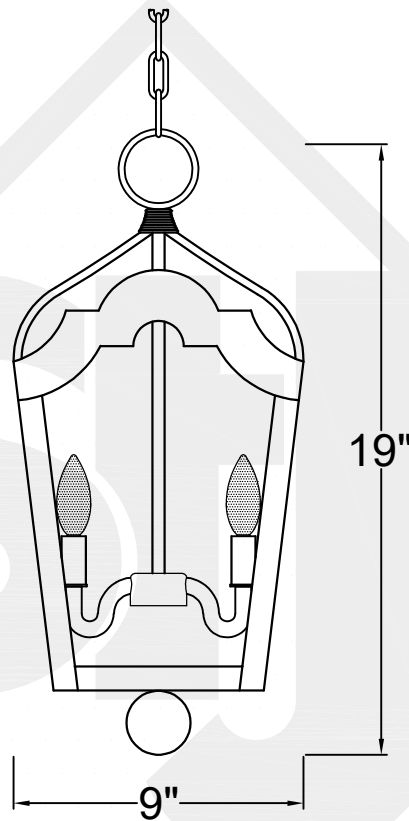

# COZUMEL MINI

Triple Candelabra  
Comes standard w/ 6'  
of chain

Front View

Ceiling Mount

St. James  
LIGHTING

SCALE: N.T.S.      DRAFT: T. Herring  
FILE: COZMINI      APP'D: J. Ragan  
JOB: X              DATE: 4-20-2023

Lights are handcrafted.  
Dimensions may vary by 1/4"

UL Certified  
Candelabra- Max 60 Watt Bulb  
Edison- Max 660 Watt Bulb