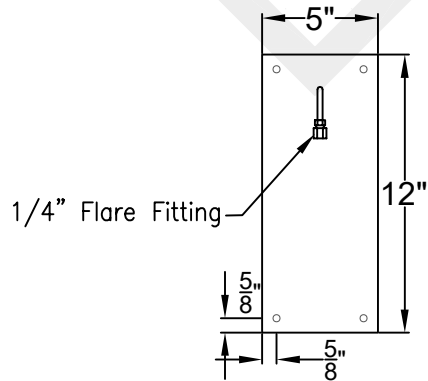

BILOXI MINI WALL MOUNT HALF YOKE

Shortest Height 28 1/2"
Available w/ Solid
or Glass Top

Front View

Side View

Backplate

**St. James
LIGHTING**

SCALE: N.T.S.	DRAFT: T. Herring
FILE: BILMINI	APP'D: J. Ragan
JOB: X	DATE: 4-21-2023

Lights are handcrafted.
Dimensions may vary by 1/4"

UL Certified
Candelabra- Max 60 Watt Bulb
Edison- Max 660 Watt Bulb

Mini not Available in Gas

BILOXI SMALL WALL MOUNT HALF YOKE

Shortest Height $32\frac{3}{8}"$
Available w/ Solid
or Glass Top

Front View

Side View

Backplate

St. James
LIGHTING

SCALE: N.T.S.	DRAFT: M. Buckley
FILE: BILS	APP'D: J. Ragan
JOB: X	DATE: 11/14/23

Lights are handcrafted.
Dimensions may vary by $\frac{1}{4}"$

B.T.U. Rating
Natural Gas: 2730 B.T.U.
Propane: 2080 B.T.U.

BILOXI MEDIUM WALL MOUNT HALF YOKE

Shortest Height $36\frac{1}{4}"$
Available w/ Solid
or Glass Top

Front View

Side View

Backplate

**St. James
LIGHTING**

SCALE: N.T.S.	DRAFT: Y. McCullough
FILE: BILM	APP'D: J. Ragan
JOB: X	DATE: 11/15/23