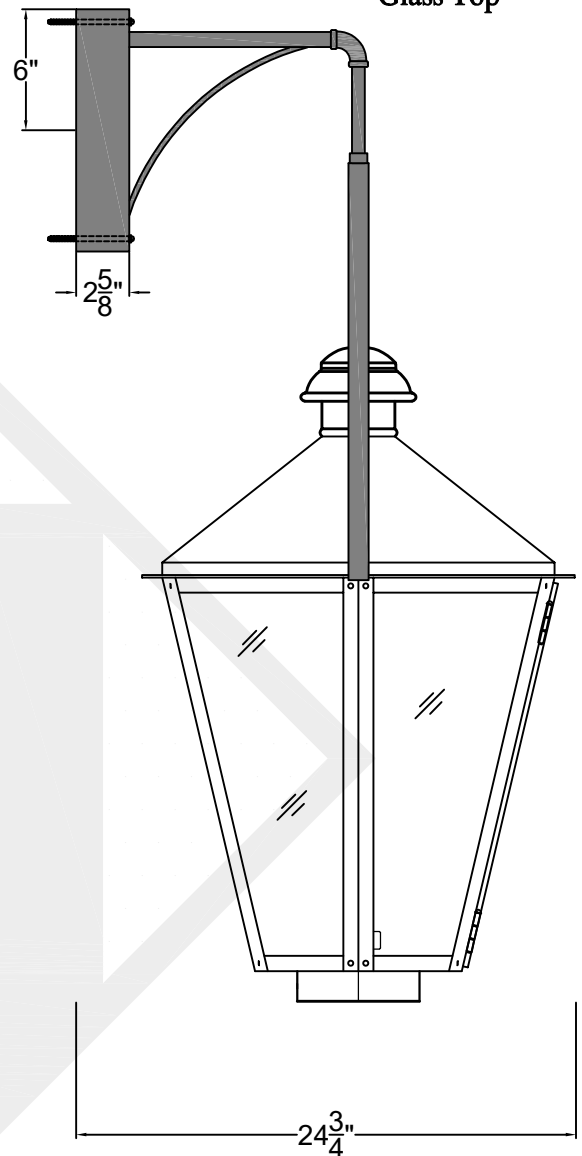

BILOXI MINI WALL MOUNT HALF YOKE

Shortest Height 28 1/2"
Available w/ Solid
or Glass Top

Front View

Side View

Backplate

**St. James
LIGHTING**

SCALE: N.T.S.	DRAFT: T. Herring
FILE: BILMINI	APP'D: J. Ragan
JOB: X	DATE: 4-21-2023

BILOXI MEDIUM WALL MOUNT HALF YOKE

Shortest Height $36\frac{1}{4}"$
Available w/ Solid
or Glass Top

Front View

Side View

Backplate

**St. James
LIGHTING**

SCALE: N.T.S.	DRAFT: Y. McCullough
FILE: BILM	APP'D: J. Ragan
JOB: X	DATE: 11/15/23

Lights are handcrafted.
Dimensions may vary by 1/4"

B.T.U. Rating
Natural Gas: 2730 B.T.U.
Propane: 2080 B.T.U.

BILOXI LARGE WALL MOUNT HALF YOKE

Shortest Height 46"
Available w/ Solid or
Glass Top

Front View

Side View

Backplate

St. James
LIGHTING

SCALE: N.T.S.	DRAFT: Y. McCullough
FILE: BILL	APP'D: J. Ragan
JOB: X	DATE: 11/15/23

Lights are handcrafted.
Dimensions may vary by 1/4"

B.T.U. Rating
Natural Gas: 2730 B.T.U.
Propane: 2080 B.T.U.