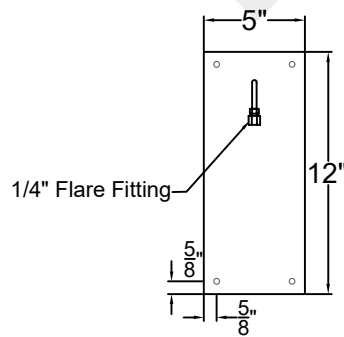

BILOXI MEDIUM WALL MOUNT HALF YOKE

Shortest Height $36\frac{1}{4}"$
Available w/ Solid
or Glass Top

Front View

Side View

Backplate

**St. James
LIGHTING**

SCALE: N.T.S.	DRAFT: Y. McCullough
FILE: BILM	APP'D: J. Ragan
JOB: X	DATE: 11/15/23

Lights are handcrafted.
Dimensions may vary by 1/4"

B.T.U. Rating
Natural Gas: 2730 B.T.U.
Propane: 2080 B.T.U.

BILOXI LARGE WALL MOUNT HALF YOKE

Shortest Height 46"
Available w/ Solid or
Glass Top

Front View

Side View

Backplate

St. James
LIGHTING

SCALE: N.T.S.	DRAFT: Y. McCullough
FILE: BILL	APP'D: J. Ragan
JOB: X	DATE: 11/15/23

Lights are handcrafted.
Dimensions may vary by 1/4"

B.T.U. Rating
Natural Gas: 2730 B.T.U.
Propane: 2080 B.T.U.

BILOXI GRANDE WALL MOUNT HALF YOKE

Shortest Height 50 ¹/₄"
Available w/ Solid or
Glass Top

Front View

Side View

Backplate

St. James
LIGHTING

SCALE: N.T.S.	DRAFT: Y. McCullough
FILE: BILM	APP'D: J. Ragan
JOB: X	DATE: 11/15/23