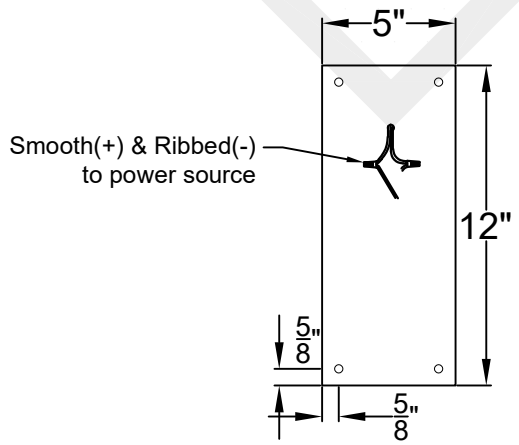

BILOXI MINI WALL MOUNT HALF YOKE

Shortest Height 28 1/2"
Available w/ Solid
or Glass Top

Front View

Side View

Backplate

**St. James
LIGHTING**

SCALE: N.T.S.	DRAFT: T. Herring
FILE: BILMINI	APP'D: J. Ragan
JOB: X	DATE: 4-21-2023

Lights are handcrafted.
Dimensions may vary by 1/4"

UL Certified
Candelabra- Max 60 Watt Bulb
Edison- Max 660 Watt Bulb

Mini not Available in Gas

BILOXI SMALL WALL MOUNT HALF YOKE

Shortest Height $32\frac{3}{8}"$
Available w/ Solid
or Glass Top