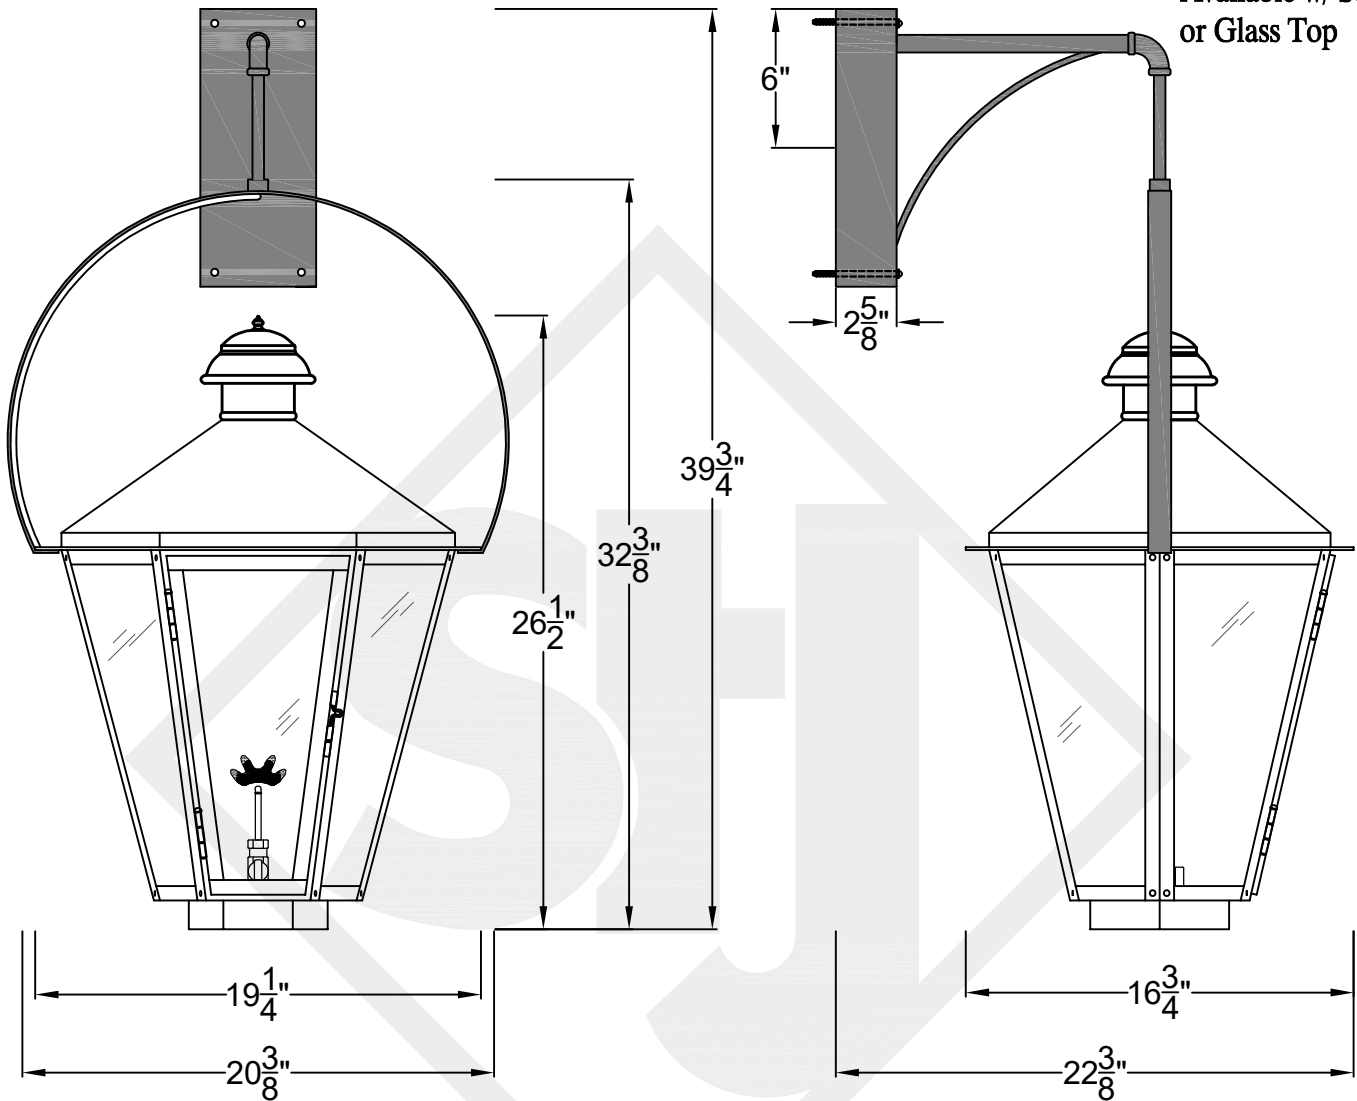

BILOXI MINI WALL MOUNT HALF YOKE

Shortest Height 28 1/2"
Available w/ Solid
or Glass Top

Front View

Side View

Backplate

**St. James
LIGHTING**

SCALE: N.T.S.	DRAFT: T. Herring
FILE: BILMINI	APP'D: J. Ragan
JOB: X	DATE: 4-21-2023

Lights are handcrafted.
Dimensions may vary by 1/4"

UL Certified
Candelabra- Max 60 Watt Bulb
Edison- Max 660 Watt Bulb

Mini not Available in Gas

BILOXI SMALL WALL MOUNT HALF YOKE

Shortest Height $32\frac{3}{8}"$
Available w/ Solid
or Glass Top

Front View

Side View

Backplate

St. James
LIGHTING

SCALE: N.T.S.	DRAFT: M. Buckley
FILE: BILS	APP'D: J. Ragan
JOB: X	DATE: 11/14/23

Lights are handcrafted.
Dimensions may vary by $\frac{1}{4}"$

B.T.U. Rating
Natural Gas: 2730 B.T.U.
Propane: 2080 B.T.U.

BILOXI MEDIUM WALL MOUNT HALF YOKE

Shortest Height $36\frac{1}{4}"$
Available w/ Solid
or Glass Top

Front View

Side View

Backplate

**St. James
LIGHTING**

SCALE: N.T.S.	DRAFT: Y. McCullough
FILE: BILM	APP'D: J. Ragan
JOB: X	DATE: 11/15/23