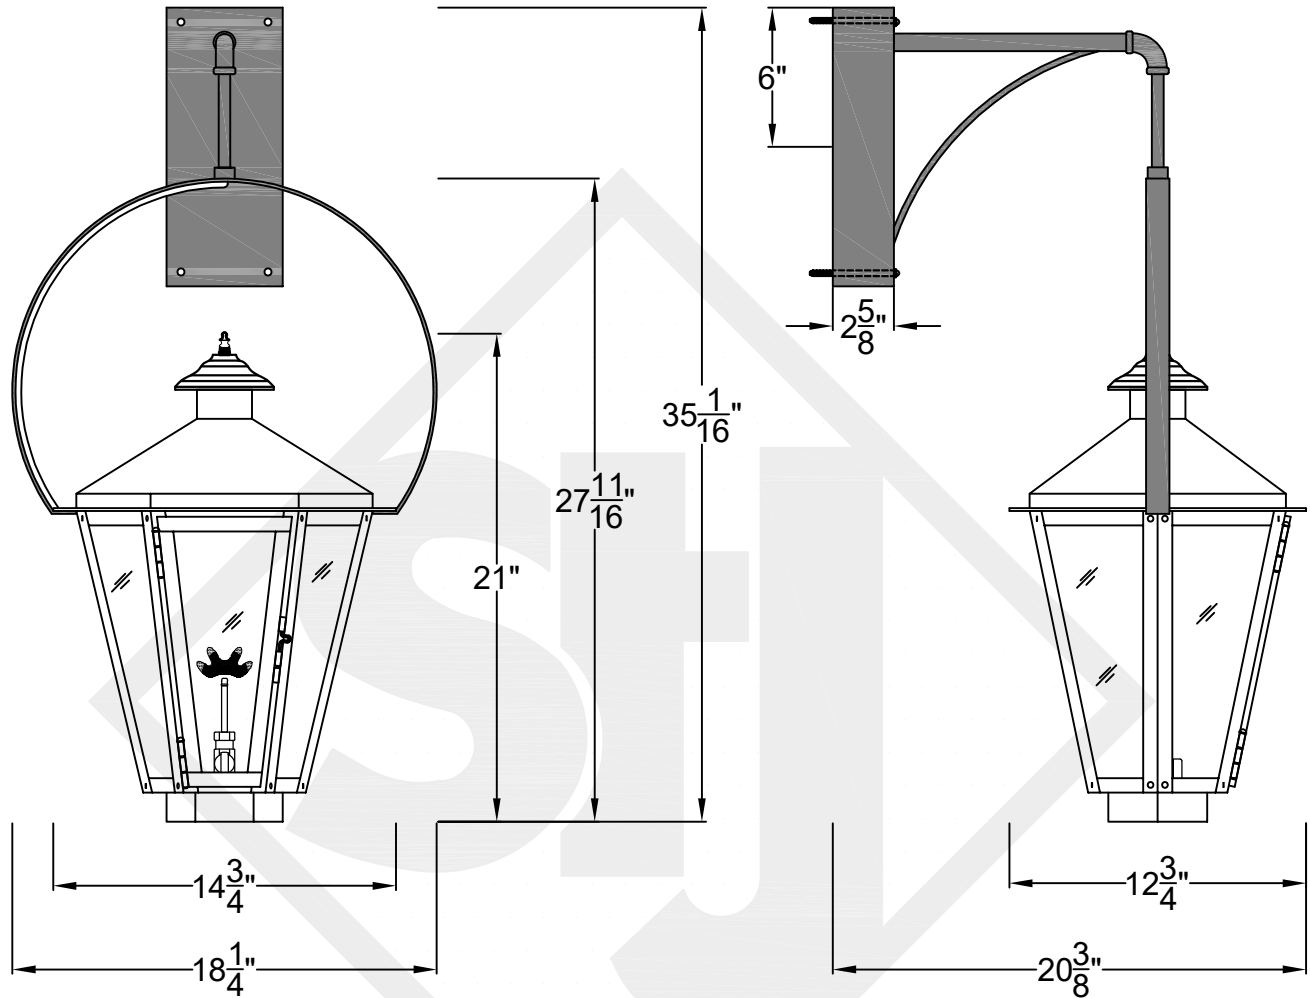

BILOXI MINI WALL MOUNT HALF YOKE

Shortest Height 28 1/2"
Available w/ Solid
or Glass Top

Front View

Side View

Backplate

**St. James
LIGHTING**

SCALE: N.T.S.	DRAFT: T. Herring
FILE: BILMINI	APP'D: J. Ragan
JOB: X	DATE: 4-21-2023

Lights are handcrafted.
Dimensions may vary by 1/4"

UL Certified
Candelabra- Max 60 Watt Bulb
Edison- Max 660 Watt Bulb

Mini not Available in Gas

BILOXI SMALL WALL MOUNT HALF YOKE

Shortest Height $32\frac{3}{8}"$
Available w/ Solid
or Glass Top

BILOXI MEDIUM WALL MOUNT HALF YOKE

Shortest Height $36\frac{1}{4}"$
Available w/ Solid
or Glass Top

Front View

Side View

Backplate

**St. James
LIGHTING**

SCALE: N.T.S.	DRAFT: Y. McCullough
FILE: BILM	APP'D: J. Ragan
JOB: X	DATE: 11/15/23

Side View

Backplate

St. James
LIGHTING

SCALE: N.T.S.	DRAFT: Y. McCullough
FILE: BILL	APP'D: J. Ragan
JOB: X	DATE: 11/15/23

Lights are handcrafted.
Dimensions may vary by 1/4"

B.T.U. Rating
Natural Gas: 2730 B.T.U.
Propane: 2080 B.T.U.