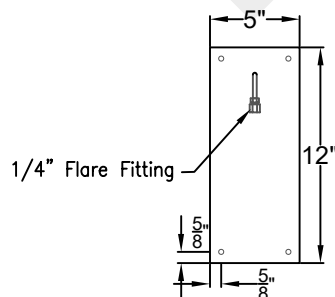

Side View

Backplate

St. James
LIGHTING

SCALE: N.T.S.	DRAFT: Y. McCullough
FILE: BILL	APP'D: J. Ragan
JOB: X	DATE: 11/15/23

Lights are handcrafted.
Dimensions may vary by 1/4"

B.T.U. Rating
Natural Gas: 2730 B.T.U.
Propane: 2080 B.T.U.

BILOXI GRANDE WALL MOUNT HALF YOKE

Shortest Height 50 ¹/₄"
Available w/ Solid or
Glass Top

Front View

Side View

Backplate

St. James
LIGHTING

SCALE: N.T.S.	DRAFT: Y. McCullough
FILE: BILM	APP'D: J. Ragan
JOB: X	DATE: 11/15/23

Lights are handcrafted.
Dimensions may vary by 1/4"

B.T.U. Rating
Natural Gas: 5460 B.T.U.
Propane: 4160 B.T.U.