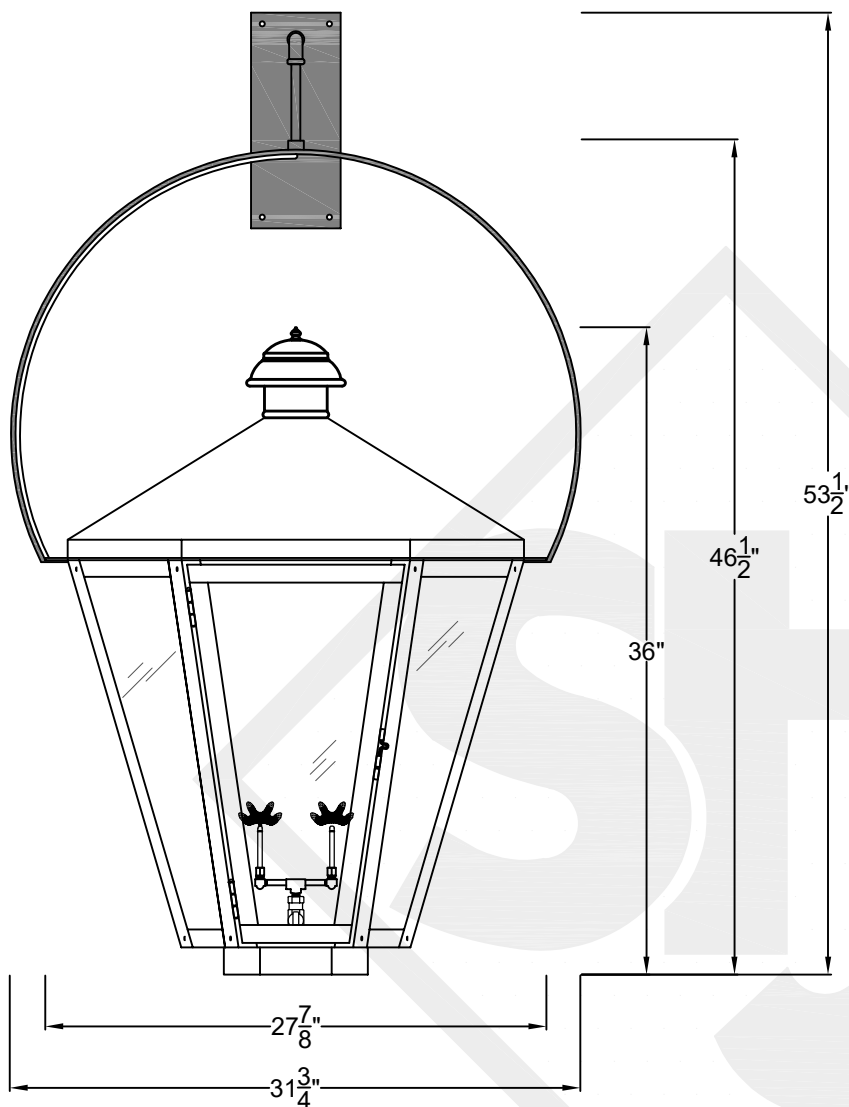

BILOXI MINI WALL MOUNT HALF YOKE

Shortest Height 28 1/2"
Available w/ Solid
or Glass Top

Front View

Side View

Backplate

**St. James
LIGHTING**

SCALE: N.T.S.	DRAFT: T. Herring
FILE: BILMINI	APP'D: J. Ragan
JOB: X	DATE: 4-21-2023

BILOXI MEDIUM WALL MOUNT HALF YOKE

Shortest Height $36\frac{1}{4}"$
Available w/ Solid
or Glass Top

Front View

Side View

Backplate

**St. James
LIGHTING**

SCALE: N.T.S.	DRAFT: Y. McCullough
FILE: BILM	APP'D: J. Ragan
JOB: X	DATE: 11/15/23

Side View

Backplate

St. James
LIGHTING

SCALE: N.T.S.	DRAFT: Y. McCullough
FILE: BILL	APP'D: J. Ragan
JOB: X	DATE: 11/15/23

Lights are handcrafted.
Dimensions may vary by 1/4"

B.T.U. Rating
Natural Gas: 2730 B.T.U.
Propane: 2080 B.T.U.

BILOXI GRANDE WALL MOUNT HALF YOKE

Shortest Height 50 ¹/₄"
Available w/ Solid or
Glass Top

Front View

Side View

Backplate

St. James
LIGHTING

SCALE: N.T.S.	DRAFT: Y. McCullough
FILE: BILM	APP'D: J. Ragan
JOB: X	DATE: 11/15/23