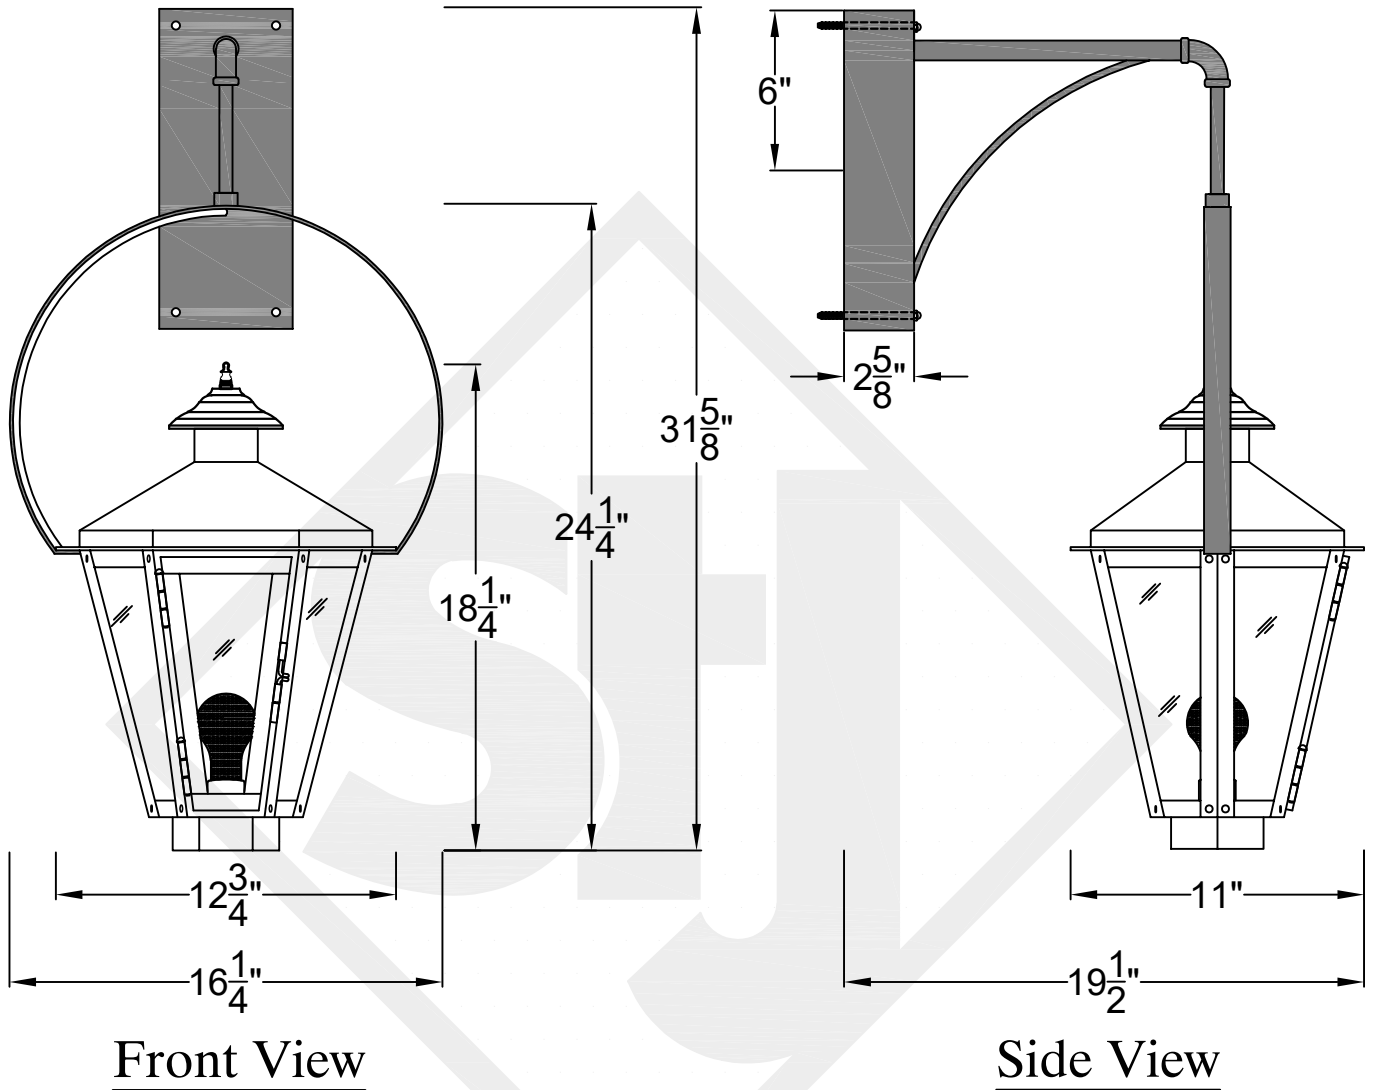

BILOXI MINI WALL MOUNT HALF YOKE

Shortest Height 28 1/2"
Available w/ Solid
or Glass Top

Front View

Side View

Backplate

**St. James
LIGHTING**

SCALE: N.T.S.	DRAFT: T. Herring
FILE: BILMINI	APP'D: J. Ragan
JOB: X	DATE: 4-21-2023

Lights are handcrafted.
Dimensions may vary by 1/4"

UL Certified
Candelabra- Max 60 Watt Bulb
Edison- Max 660 Watt Bulb

Mini not Available in Gas

BILOXI SMALL WALL MOUNT HALF YOKE

Shortest Height $32\frac{3}{8}"$
Available w/ Solid
or Glass Top

BILOXI MEDIUM WALL MOUNT HALF YOKE

Shortest Height $36\frac{1}{4}"$
Available w/ Solid
or Glass Top

Front View

Side View

Backplate

**St. James
LIGHTING**

SCALE: N.T.S.	DRAFT: Y. McCullough
FILE: BILM	APP'D: J. Ragan
JOB: X	DATE: 11/15/23

Side View

Backplate

St. James
LIGHTING

SCALE: N.T.S.	DRAFT: Y. McCullough
FILE: BILL	APP'D: J. Ragan
JOB: X	DATE: 11/15/23

Lights are handcrafted.
Dimensions may vary by 1/4"

B.T.U. Rating
Natural Gas: 2730 B.T.U.
Propane: 2080 B.T.U.