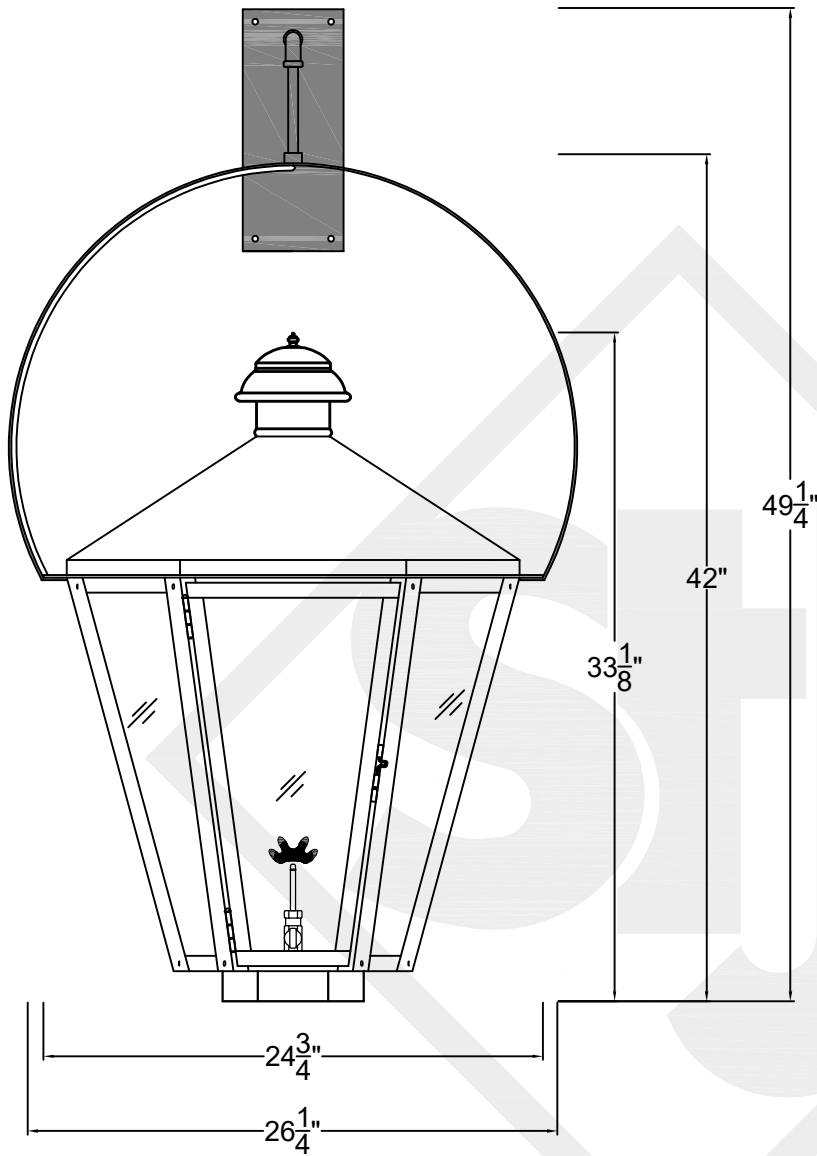

BILOXI MINI WALL MOUNT HALF YOKE

Shortest Height 28 1/2"
Available w/ Solid
or Glass Top

Front View

Side View

Backplate

**St. James
LIGHTING**

SCALE: N.T.S.	DRAFT: T. Herring
FILE: BILMINI	APP'D: J. Ragan
JOB: X	DATE: 4-21-2023

BILOXI MEDIUM WALL MOUNT HALF YOKE

Shortest Height $36\frac{1}{4}"$
Available w/ Solid
or Glass Top

Front View

Side View

Backplate

**St. James
LIGHTING**

SCALE: N.T.S.	DRAFT: Y. McCullough
FILE: BILM	APP'D: J. Ragan
JOB: X	DATE: 11/15/23

Lights are handcrafted.
Dimensions may vary by 1/4"

B.T.U. Rating
Natural Gas: 2730 B.T.U.
Propane: 2080 B.T.U.

BILOXI LARGE WALL MOUNT HALF YOKE

Shortest Height 46"
Available w/ Solid or
Glass Top

Front View

Side View

Backplate

St. James
LIGHTING

SCALE: N.T.S.	DRAFT: Y. McCullough
FILE: BILL	APP'D: J. Ragan
JOB: X	DATE: 11/15/23

Lights are handcrafted.
Dimensions may vary by 1/4"

B.T.U. Rating
Natural Gas: 2730 B.T.U.
Propane: 2080 B.T.U.