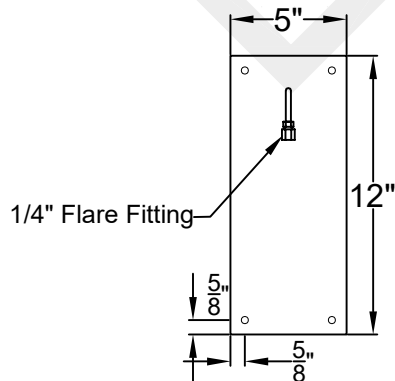

BILOXI MINI WALL MOUNT HALF YOKE

Shortest Height 28 1/2"
Available w/ Solid
or Glass Top

Front View

Side View

Backplate

**St. James
LIGHTING**

SCALE: N.T.S.	DRAFT: T. Herring
FILE: BILMINI	APP'D: J. Ragan
JOB: X	DATE: 4-21-2023

Lights are handcrafted.
Dimensions may vary by 1/4"

UL Certified
Candelabra- Max 60 Watt Bulb
Edison- Max 660 Watt Bulb

Mini not Available in Gas

BILOXI SMALL WALL MOUNT HALF YOKE

Shortest Height $32\frac{3}{8}"$
Available w/ Solid
or Glass Top

Front View

Side View

Backplate

St. James
LIGHTING

SCALE: N.T.S.	DRAFT: M. Buckley
FILE: BILS	APP'D: J. Ragan
JOB: X	DATE: 11/14/23

Lights are handcrafted.
Dimensions may vary by $\frac{1}{4}"$

B.T.U. Rating
Natural Gas: 2730 B.T.U.
Propane: 2080 B.T.U.

BILOXI MEDIUM WALL MOUNT HALF YOKE

Shortest Height $36\frac{1}{4}"$
Available w/ Solid
or Glass Top

Front View

Side View

Backplate

**St. James
LIGHTING**

SCALE: N.T.S.	DRAFT: Y. McCullough
FILE: BILM	APP'D: J. Ragan
JOB: X	DATE: 11/15/23