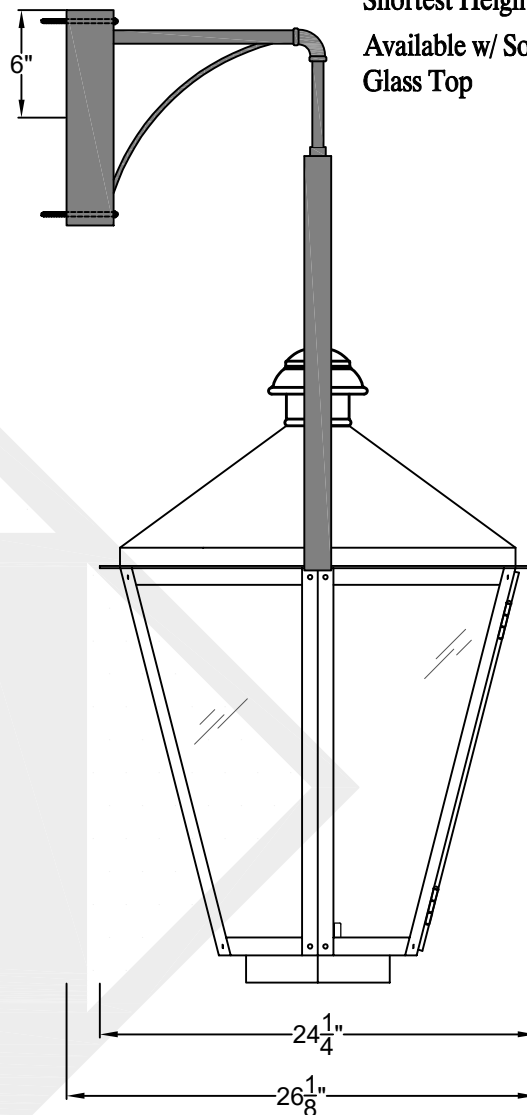

BILOXI MINI WALL MOUNT HALF YOKE

Shortest Height 28 1/2"
Available w/ Solid
or Glass Top

Front View

Side View

Backplate

**St. James
LIGHTING**

SCALE: N.T.S.	DRAFT: T. Herring
FILE: BILMINI	APP'D: J. Ragan
JOB: X	DATE: 4-21-2023

Lights are handcrafted.
Dimensions may vary by 1/4"

B.T.U. Rating
Natural Gas: 2730 B.T.U.
Propane: 2080 B.T.U.

BILOXI LARGE WALL MOUNT HALF YOKE

Shortest Height 46"
Available w/ Solid or
Glass Top

Front View

Side View

Backplate

St. James
LIGHTING

SCALE: N.T.S.	DRAFT: Y. McCullough
FILE: BILL	APP'D: J. Ragan
JOB: X	DATE: 11/15/23

Lights are handcrafted.
Dimensions may vary by 1/4"

B.T.U. Rating
Natural Gas: 2730 B.T.U.
Propane: 2080 B.T.U.

BILOXI GRANDE WALL MOUNT HALF YOKE

Shortest Height 50 ¹/₄"
Available w/ Solid or
Glass Top

Front View

Side View

Backplate

St. James
LIGHTING

SCALE: N.T.S.	DRAFT: Y. McCullough
FILE: BILM	APP'D: J. Ragan
JOB: X	DATE: 11/15/23