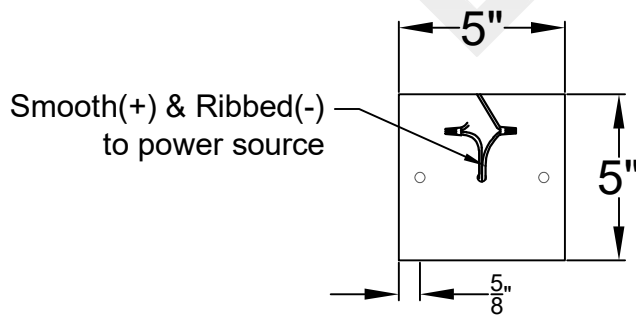

BONSAI MINI

Triple Candelabra
Comes standard w/ 6'
of chain

Front View

Ceiling Mount

St. James
LIGHTING

SCALE: N.T.S.	DRAFT: J. Grippo
FILE: BONMINI	APP'D: J. Ragan
JOB: X	DATE: 12-20-2023

Lights are handcrafted.
Dimensions may vary by 1/4"