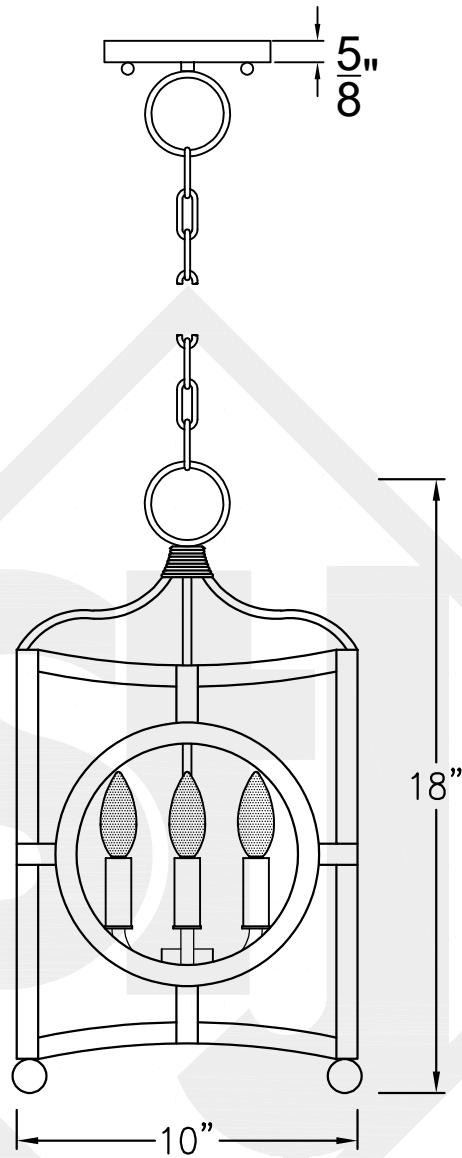

BONSAI MINI

Triple Candelabra
Comes standard w/ 6'
of chain

Front View

Ceiling Mount

St. James
LIGHTING

SCALE: N.T.S.	DRAFT: J. Grippo
FILE: BONMINI	APP'D: J. Ragan
JOB: X	DATE: 12-20-2023

Lights are handcrafted.
Dimensions may vary by 1/4"

UL Certified
Candelabra- Max 60 Watt Bulb
Edison- Max 660 Watt Bulb