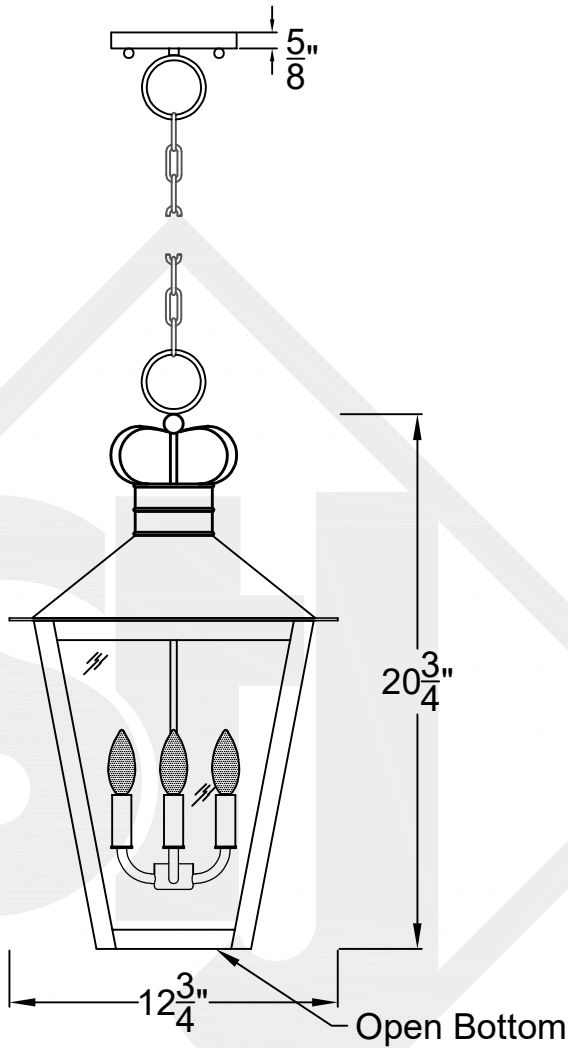

# BELGIAN PENDANT MEDIUM

Triple Candelabra  
Comes with Clear Glass &  
6' of chain

Front View

Ceiling Mount

St. James  
LIGHTING

SCALE: N.T.S.	DRAFT: Y. McCullough
FILE: BELPM	APP'D: J. Ragan
JOB: X	DATE: 12/27/23

Lights are handcrafted.  
Dimensions may vary by 1/4"

UL Certified  
Candelabra- Max 60 Watt Bulb  
Edison- Max 660 Watt Bulb