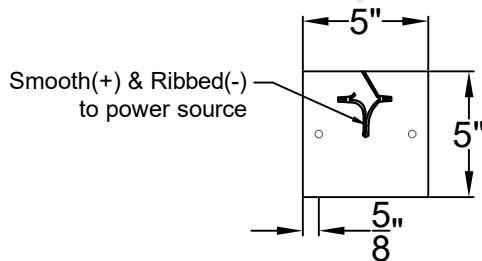

# BELGIAN PENDANT MEDIUM

Triple Candelabra  
Comes with Clear Glass &  
6' of chain

Front View

Ceiling Mount

St. James  
LIGHTING

SCALE: N.T.S.	DRAFT: Y. McCullough
FILE: BELPM	APP'D: J. Ragan
JOB: X	DATE: 12/27/23

Lights are handcrafted.  
Dimensions may vary by 1/4"

UL Certified  
Candelabra- Max 60 Watt Bulb  
Edison- Max 660 Watt Bulb