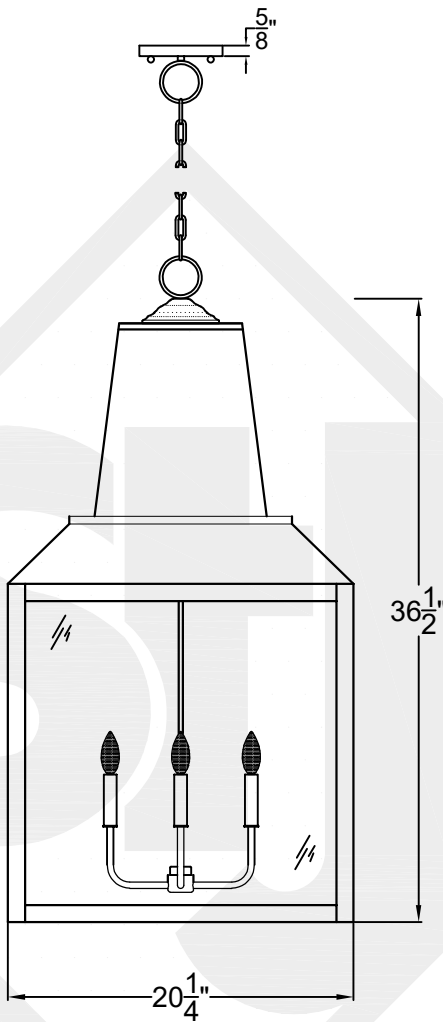

WINSBORO GRANDE

Quad Candelabra
Comes standard w/
6' of chain

Front View

Ceiling Mount

St. James
LIGHTING

SCALE: N.T.S.	DRAFT: Y. McCullough
FILE: WING	APP'D: J. Ragan
JOB: X	DATE: 12/19/23

Lights are handcrafted.
Dimensions may vary by 1/4"

UL Certified
Candelabra- Max 60 Watt Bulb
Edison- Max 660 Watt Bulb