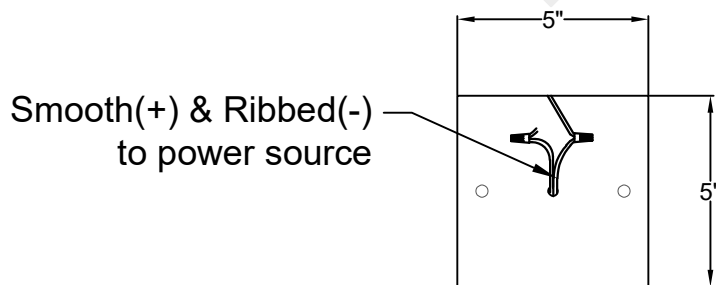

WINSBORO GRANDE

Quad Candelabra
Comes standard w/
6' of chain

Front View

Ceiling Mount

St. James
LIGHTING

SCALE: N.T.S.	DRAFT: Y. McCullough
FILE: WING	APP'D: J. Ragan
JOB: X	DATE: 12/19/23

Lights are handcrafted.
Dimensions may vary by 1/4"