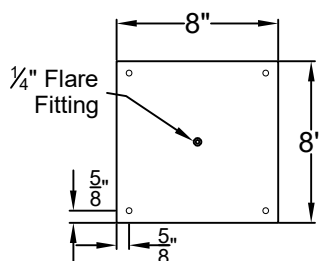

SWEET WATER MEDIUM CEILING MOUNT FULL YOKE

Shortest Height $38\frac{3}{4}$ "
Available w/ Solid
or Glass Top

Front View

Side View

Ceiling Mount

St. James
LIGHTING

SCALE: N.T.S.	DRAFT: Y. McCullough
FILE: SWEM	APP'D: J. Ragan
JOB: X	DATE: 1/9/24

Lights are handcrafted.
Dimensions may vary by 1/4"

B.T.U. Rating
Natural Gas: 2730 B.T.U.
Propane: 2080 B.T.U.

SWEET WATER LARGE CEILING MOUNT FULL YOKE

Shortest Height 45 1/2"

Available w/ Solid or
Glass Top

Front View

Side View

Ceiling Mount

St. James
LIGHTING

SCALE: N.T.S.	DRAFT: Y. McCullough
FILE: SWEL	APP'D: J. Ragan
JOB: X	DATE: 1/9/24

Lights are handcrafted.
Dimensions may vary by 1/4"

B.T.U. Rating
Natural Gas: 2730 B.T.U.
Propane: 2080 B.T.U.