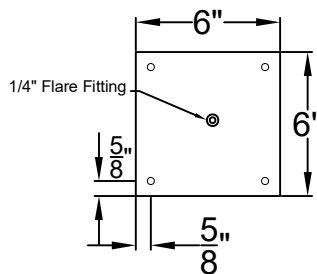

SWEET WATER MINI CEILING MOUNT FULL YOKE

Shortest Height 26 ¹/₄"
Available w/ Solid or
Glass Top

Front View

Side View

Ceiling Mount

St. James
LIGHTING

SCALE: N.T.S.	DRAFT: Y. McCullough
FILE: SWEMINI	APP'D: J. Ragan
JOB: X	DATE: 12/5/23

Lights are handcrafted.
Dimensions may vary by 1/4"

UL Certified
Candelabra- Max 60 Watt Bulb
Edison- Max 660 Watt Bulb

Mini not Available in Gas

SWEET WATER SMALL CEILING MOUNT FULL YOKE

Available w/ Solid
or Glass Top
Shortest Height 35 ³/₄"

Front View

Side View

Ceiling Mount

St. James
LIGHTING

SCALE: N.T.S.	DRAFT: Y. McCullough
FILE: SWES	APP'D: J. Ragan
JOB: X	DATE: 1/5/24

Lights are handcrafted.
Dimensions may vary by 1/4"

B.T.U. Rating
Natural Gas: 2730 B.T.U.
Propane: 2080 B.T.U.

Front View

Side View

Ceiling Mount

St. James
LIGHTING

SCALE: N.T.S.	DRAFT: Y. McCullough
FILE: SWEL	APP'D: J. Ragan
JOB: X	DATE: 1/9/24

Lights are handcrafted.
Dimensions may vary by 1/4"

B.T.U. Rating
Natural Gas: 2730 B.T.U.
Propane: 2080 B.T.U.