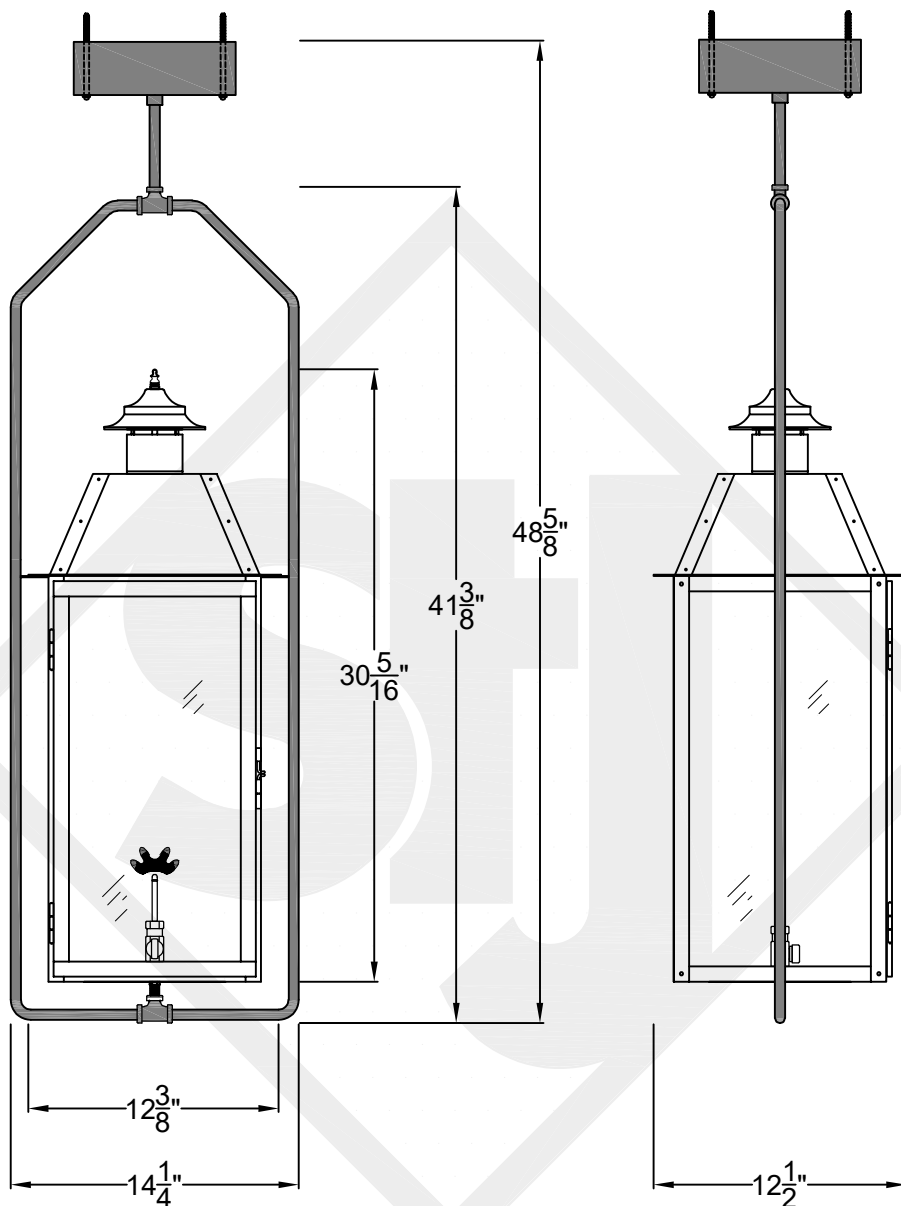

SWEET WATER MINI CEILING MOUNT FULL YOKE

Shortest Height 26 ¹/₄"
Available w/ Solid or
Glass Top

Front View

Side View

Ceiling Mount

St. James
LIGHTING

SCALE: N.T.S.	DRAFT: Y. McCullough
FILE: SWEMINI	APP'D: J. Ragan
JOB: X	DATE: 12/5/23

Lights are handcrafted.
Dimensions may vary by 1/4"

UL Certified
Candelabra- Max 60 Watt Bulb
Edison- Max 660 Watt Bulb

Mini not Available in Gas

SWEET WATER SMALL CEILING MOUNT FULL YOKE

Available w/ Solid
or Glass Top
Shortest Height 35 ³/₄"

SWEET WATER MEDIUM CEILING MOUNT FULL YOKE

Shortest Height $38\frac{3}{4}$ "
Available w/ Solid
or Glass Top

Front View

Side View

Ceiling Mount

St. James
LIGHTING

SCALE: N.T.S.	DRAFT: Y. McCullough
FILE: SWEM	APP'D: J. Ragan
JOB: X	DATE: 1/9/24

Lights are handcrafted.
Dimensions may vary by 1/4"

B.T.U. Rating
Natural Gas: 2730 B.T.U.
Propane: 2080 B.T.U.

SWEET WATER LARGE CEILING MOUNT FULL YOKE

Shortest Height 45 1/2"

Available w/ Solid or
Glass Top