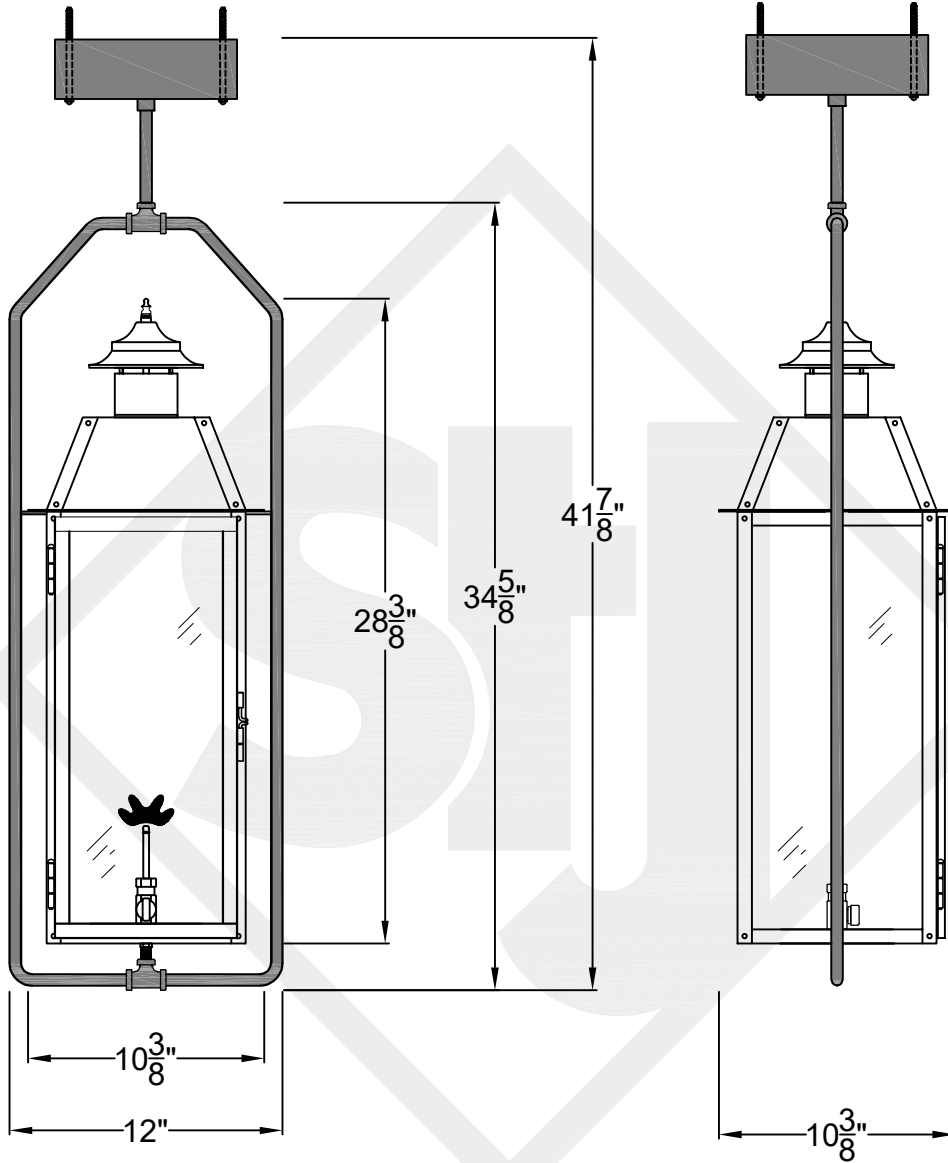

SWEET WATER MINI CEILING MOUNT FULL YOKE

Shortest Height 26 ¹/₄"
Available w/ Solid or
Glass Top

Front View

Side View

Ceiling Mount

St. James
LIGHTING

SCALE: N.T.S.	DRAFT: Y. McCullough
FILE: SWEMINI	APP'D: J. Ragan
JOB: X	DATE: 12/5/23

Lights are handcrafted.
Dimensions may vary by 1/4"

UL Certified
Candelabra- Max 60 Watt Bulb
Edison- Max 660 Watt Bulb

Mini not Available in Gas

SWEET WATER SMALL CEILING MOUNT FULL YOKE

Available w/ Solid
or Glass Top
Shortest Height 35 ³/₄"

Front View

Side View

Ceiling Mount

St. James
LIGHTING

SCALE: N.T.S.	DRAFT: Y. McCullough
FILE: SWES	APP'D: J. Ragan
JOB: X	DATE: 1/5/24

Lights are handcrafted.
Dimensions may vary by 1/4"

B.T.U. Rating
Natural Gas: 2730 B.T.U.
Propane: 2080 B.T.U.

SWEET WATER MEDIUM CEILING MOUNT FULL YOKE

Shortest Height $38\frac{3}{4}$ "
Available w/ Solid
or Glass Top

Front View

Side View

Ceiling Mount

St. James
LIGHTING

SCALE: N.T.S.	DRAFT: Y. McCullough
FILE: SWEM	APP'D: J. Ragan
JOB: X	DATE: 1/9/24