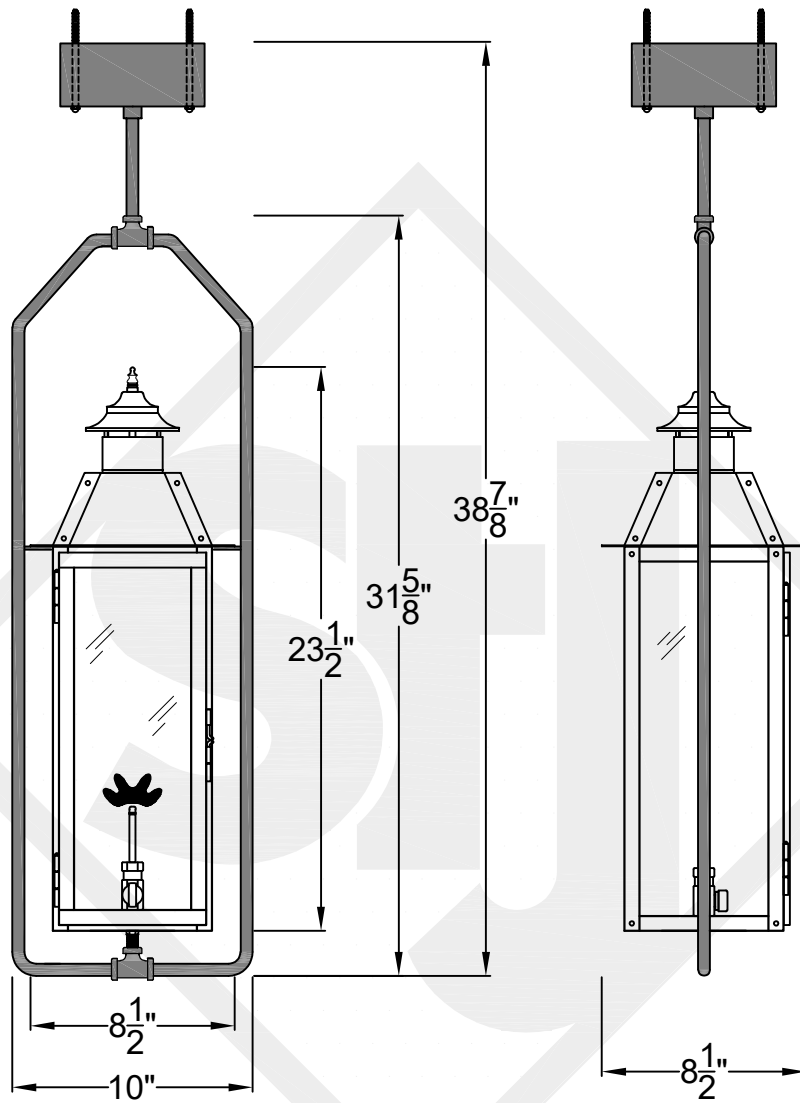

SWEET WATER MINI CEILING MOUNT FULL YOKE

Shortest Height 26 ¹/₄"
Available w/ Solid or
Glass Top

Front View

Side View

Ceiling Mount

St. James
LIGHTING

SCALE: N.T.S.	DRAFT: Y. McCullough
FILE: SWEMINI	APP'D: J. Ragan
JOB: X	DATE: 12/5/23

Lights are handcrafted.
Dimensions may vary by 1/4"

UL Certified
Candelabra- Max 60 Watt Bulb
Edison- Max 660 Watt Bulb

Mini not Available in Gas

SWEET WATER SMALL CEILING MOUNT FULL YOKE

Available w/ Solid
or Glass Top
Shortest Height 35 ³/₄"

Front View

Side View

Ceiling Mount

St. James
LIGHTING

SCALE: N.T.S.	DRAFT: Y. McCullough
FILE: SWES	APP'D: J. Ragan
JOB: X	DATE: 1/5/24

Lights are handcrafted.
Dimensions may vary by 1/4"

B.T.U. Rating
Natural Gas: 2730 B.T.U.
Propane: 2080 B.T.U.

SWEET WATER MEDIUM CEILING MOUNT FULL YOKE

Shortest Height $38\frac{3}{4}$ "
Available w/ Solid
or Glass Top

Front View

Side View

Ceiling Mount

St. James
LIGHTING

SCALE: N.T.S.	DRAFT: Y. McCullough
FILE: SWEM	APP'D: J. Ragan
JOB: X	DATE: 1/9/24