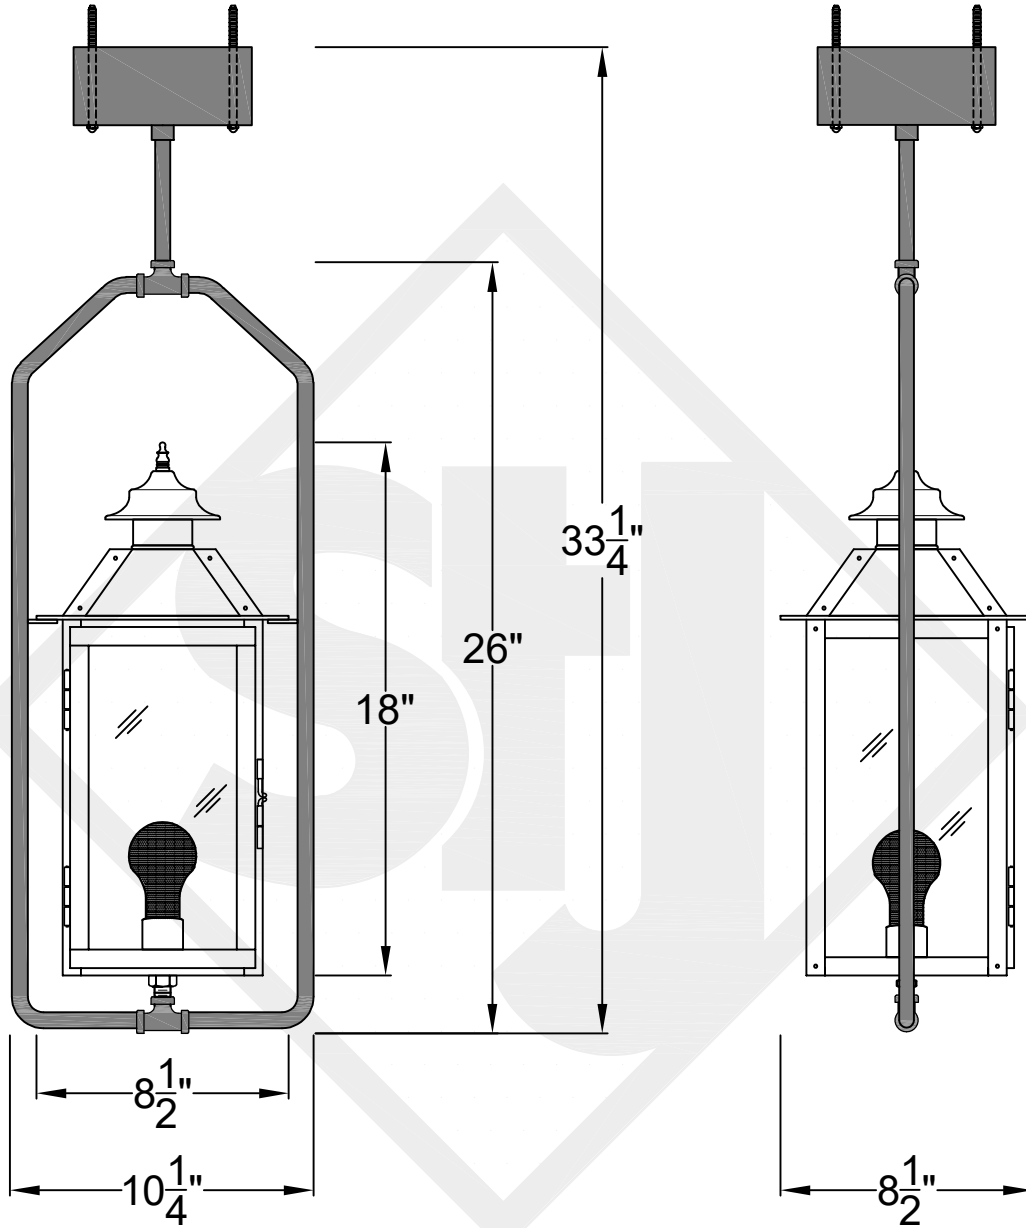

SWEET WATER MINI CEILING MOUNT FULL YOKE

Shortest Height 26 ¹/₄"
Available w/ Solid or
Glass Top

Front View

Side View

Ceiling Mount

St. James
LIGHTING

SCALE: N.T.S.	DRAFT: Y. McCullough
FILE: SWEMINI	APP'D: J. Ragan
JOB: X	DATE: 12/5/23

Lights are handcrafted.
Dimensions may vary by 1/4"

UL Certified
Candelabra- Max 60 Watt Bulb
Edison- Max 660 Watt Bulb

Mini not Available in Gas

SWEET WATER SMALL CEILING MOUNT FULL YOKE

Available w/ Solid
or Glass Top
Shortest Height 35 ³/₄"

Front View

Side View

Ceiling Mount

St. James
LIGHTING

SCALE: N.T.S.	DRAFT: Y. McCullough
FILE: SWES	APP'D: J. Ragan
JOB: X	DATE: 1/5/24

Lights are handcrafted.
Dimensions may vary by 1/4"

B.T.U. Rating
Natural Gas: 2730 B.T.U.
Propane: 2080 B.T.U.

SWEET WATER MEDIUM CEILING MOUNT FULL YOKE

Shortest Height $38\frac{3}{4}$ "
Available w/ Solid
or Glass Top

Front View

Side View

Ceiling Mount

St. James
LIGHTING

SCALE: N.T.S.	DRAFT: Y. McCullough
FILE: SWEM	APP'D: J. Ragan
JOB: X	DATE: 1/9/24