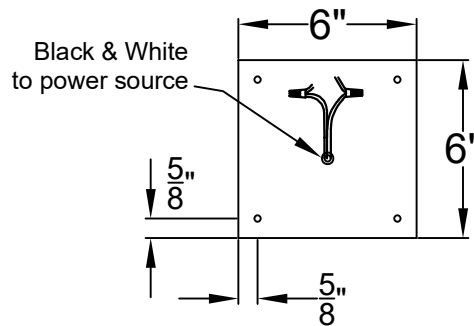

SWEET WATER MINI CEILING MOUNT FULL YOKE

Shortest Height 26 ¹/₄"
Available w/ Solid or
Glass Top

Front View

Side View

Ceiling Mount

St. James
LIGHTING

SCALE: N.T.S.	DRAFT: Y. McCullough
FILE: SWEMINI	APP'D: J. Ragan
JOB: X	DATE: 12/5/23

Lights are handcrafted.
Dimensions may vary by 1/4"

UL Certified
Candelabra- Max 60 Watt Bulb
Edison- Max 660 Watt Bulb

Mini not Available in Gas

SWEET WATER SMALL CEILING MOUNT FULL YOKE

Available w/ Solid
or Glass Top
Shortest Height 35 ³/₄"

Front View

Side View

Ceiling Mount

St. James
LIGHTING

SCALE: N.T.S.	DRAFT: Y. McCullough
FILE: SWES	APP'D: J. Ragan
JOB: X	DATE: 1/5/24

Lights are handcrafted.
Dimensions may vary by 1/4"

B.T.U. Rating
Natural Gas: 2730 B.T.U.
Propane: 2080 B.T.U.

Front View

Side View

Ceiling Mount

St. James
LIGHTING

SCALE: N.T.S.	DRAFT: Y. McCullough
FILE: SWEL	APP'D: J. Ragan
JOB: X	DATE: 1/9/24

Lights are handcrafted.
Dimensions may vary by 1/4"

B.T.U. Rating
Natural Gas: 2730 B.T.U.
Propane: 2080 B.T.U.