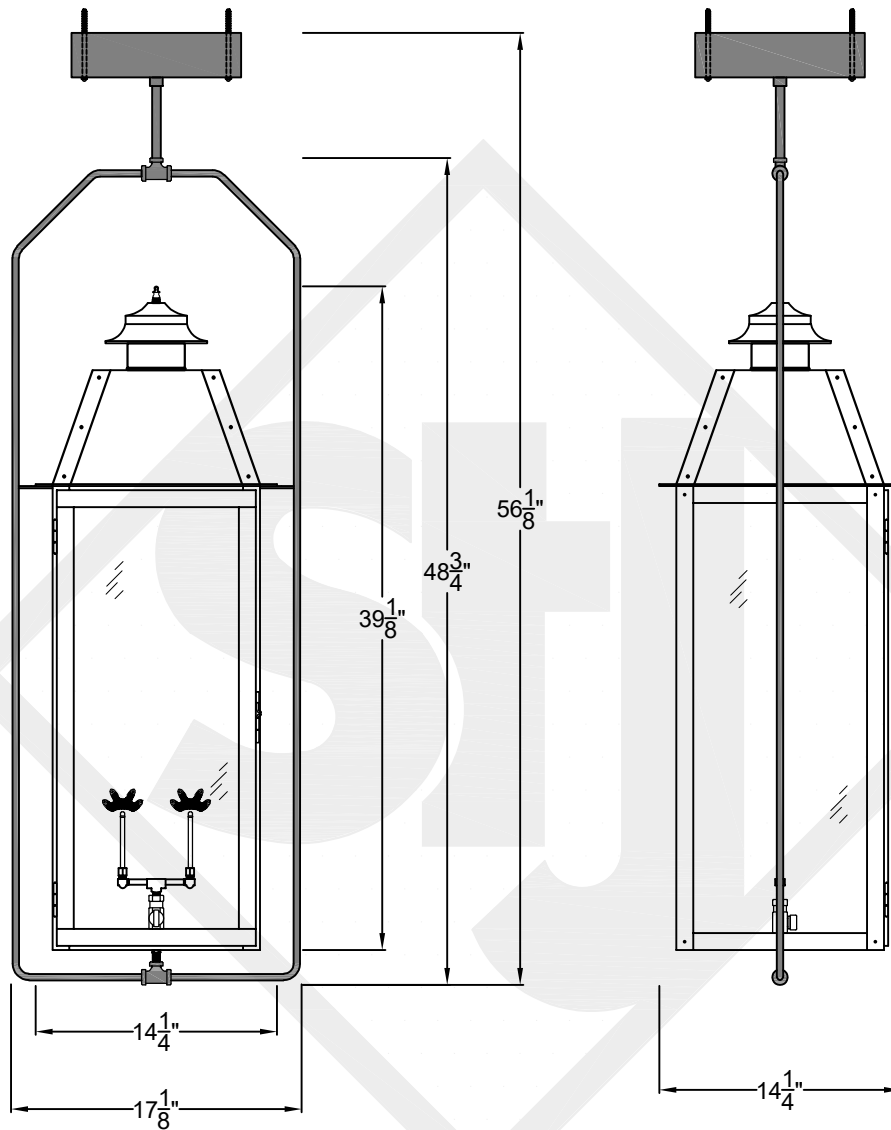

SWEET WATER MINI CEILING MOUNT FULL YOKE

Shortest Height 26 ¹/₄"
Available w/ Solid or
Glass Top

Front View

Side View

Ceiling Mount

St. James
LIGHTING

SCALE: N.T.S.	DRAFT: Y. McCullough
FILE: SWEMINI	APP'D: J. Ragan
JOB: X	DATE: 12/5/23

Lights are handcrafted.
Dimensions may vary by 1/4"

B.T.U. Rating
Natural Gas: 2730 B.T.U.
Propane: 2080 B.T.U.

SWEET WATER LARGE CEILING MOUNT FULL YOKE

Shortest Height 45 1/2"

Available w/ Solid or
Glass Top

Front View

Side View

Ceiling Mount

St. James
LIGHTING

SCALE: N.T.S.	DRAFT: Y. McCullough
FILE: SWEL	APP'D: J. Ragan
JOB: X	DATE: 1/9/24

Lights are handcrafted.
Dimensions may vary by 1/4"

B.T.U. Rating
Natural Gas: 2730 B.T.U.
Propane: 2080 B.T.U.

SWEET WATER GRANDE CEILING MOUNT FULL YOKE

Available w/ Solid or
Glass Top
Shortest Height $52\frac{7}{8}$ "

Front View

Side View

Ceiling Mount

St. James
LIGHTING

SCALE: N.T.S.	DRAFT: Y. McCullough
FILE: SWEG	APP'D: J. Ragan
JOB: X	DATE: 12/6/23