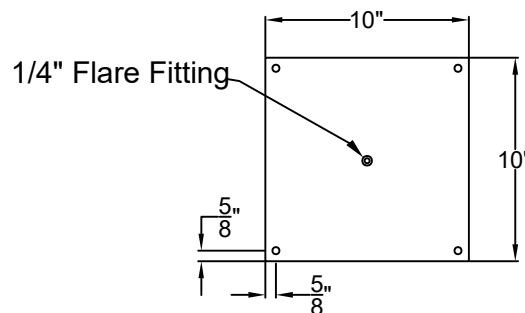

Front View

Side View

Ceiling Mount

St. James
LIGHTING

SCALE: N.T.S.	DRAFT: Y. McCullough
FILE: SWEL	APP'D: J. Ragan
JOB: X	DATE: 1/9/24

Lights are handcrafted.
Dimensions may vary by 1/4"

B.T.U. Rating
Natural Gas: 2730 B.T.U.
Propane: 2080 B.T.U.

SWEET WATER GRANDE CEILING MOUNT FULL YOKE

Available w/ Solid or
Glass Top
Shortest Height $52\frac{7}{8}$ "

Front View

Side View

Ceiling Mount

St. James
LIGHTING

SCALE: N.T.S.	DRAFT: Y. McCullough
FILE: SWEG	APP'D: J. Ragan
JOB: X	DATE: 12/6/23