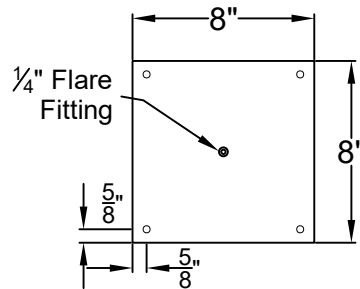

Lights are handcrafted.
Dimensions may vary by 1/4"

UL Certified
Candelabra- Max 60 Watt Bulb
Edison- Max 660 Watt Bulb

Mini not Available in Gas

SWEET WATER SMALL CEILING MOUNT FULL YOKE

Available w/ Solid
or Glass Top
Shortest Height 35 ³/₄"

Front View

Side View

Ceiling Mount

St. James
LIGHTING

SCALE: N.T.S.	DRAFT: Y. McCullough
FILE: SWES	APP'D: J. Ragan
JOB: X	DATE: 1/5/24

Lights are handcrafted.
Dimensions may vary by 1/4"

B.T.U. Rating
Natural Gas: 2730 B.T.U.
Propane: 2080 B.T.U.

SWEET WATER MEDIUM CEILING MOUNT FULL YOKE

Shortest Height $38\frac{3}{4}$ "
Available w/ Solid
or Glass Top

Front View

Side View

Ceiling Mount

St. James
LIGHTING

SCALE: N.T.S.	DRAFT: Y. McCullough
FILE: SWEM	APP'D: J. Ragan
JOB: X	DATE: 1/9/24

Front View

Side View

Ceiling Mount

St. James
LIGHTING

SCALE: N.T.S.	DRAFT: Y. McCullough
FILE: SWEL	APP'D: J. Ragan
JOB: X	DATE: 1/9/24

Lights are handcrafted.
Dimensions may vary by 1/4"

B.T.U. Rating
Natural Gas: 2730 B.T.U.
Propane: 2080 B.T.U.