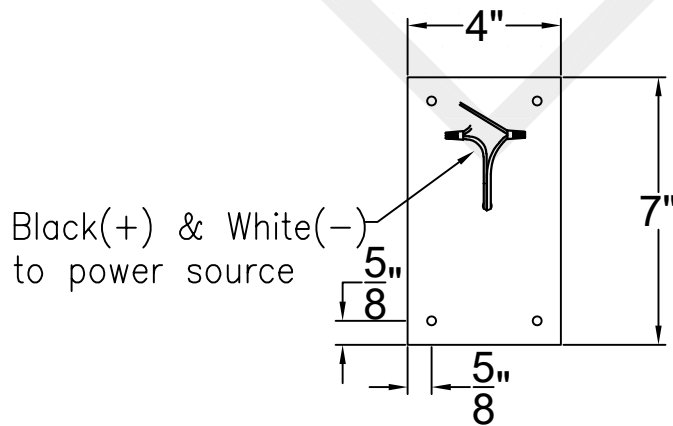

UL Certified
Candelabra- Max 60 Watt Bulb
Edison- Max 660 Watt Bulb

ASHLEY SMALL STEEL WALL MOUNT

Front View

Side View

Backplate

St. James
LIGHTING

SCALE: N.T.S.	DRAFT: Y. McCullough
FILE: ASHS	APP'D: J. Ragan
JOB: X	DATE: 11/13/23

Lights are handcrafted.
Dimensions may vary by 1/4"

UL Certified
Candelabra- Max 60 Watt Bulb
Edison- Max 660 Watt Bulb

ASHLEY MEDIUM STEEL WALL MOUNT

Front View

Side View

Backplate

St. James
LIGHTING

SCALE: N.T.S.	DRAFT: Y. McCullough
FILE: ASHM	APP'D: J. Ragan
JOB: X	DATE: 11/13/23

Lights are handcrafted.
Dimensions may vary by 1/4"

UL Certified
Candelabra- Max 60 Watt Bulb
Edison- Max 660 Watt Bulb

ASHLEY LARGE STEEL WALL MOUNT

Front View

Side View

Backplate

St. James
LIGHTING

SCALE: N.T.S.	DRAFT: Y. McCullough
FILE: ASHL	APP'D: J. Ragan
JOB: X	DATE: 11/13/23

Lights are handcrafted.
Dimensions may vary by 1/4"

UL Certified
Candelabra- Max 60 Watt Bulb
Edison- Max 660 Watt Bulb

ASHLEY GRANDE STEEL WALL MOUNT

Front View

Side View

Backplate

St. James
LIGHTING

SCALE: N.T.S.	DRAFT: Y. McCullough
FILE: ASHG	APP'D: J. Ragan
JOB: X	DATE: 11/13/23