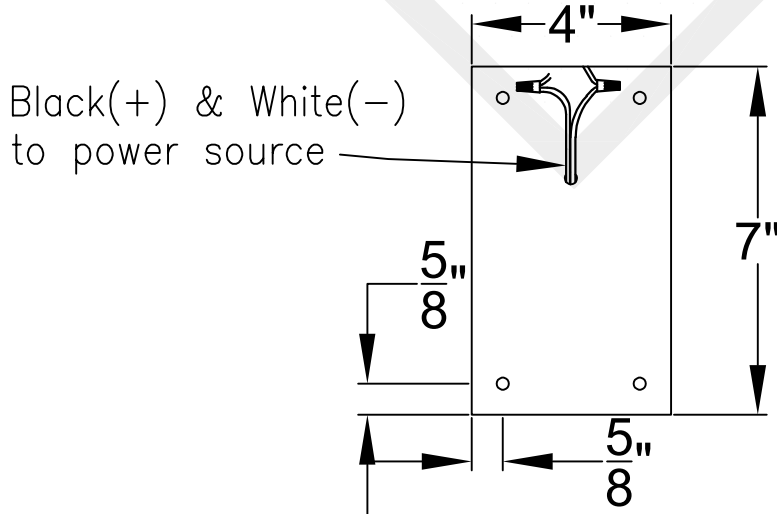

Backplate

St. James
LIGHTING

SCALE: N.T.S.	DRAFT: Y. McCullough
FILE: FFS	APP'D: J. Ragan
JOB: X	DATE: 11/13/23

Lights are handcrafted.
Dimensions may vary by 1/4"

UL Certified
Candelabra- Max 60 Watt Bulb
Edison- Max 660 Watt Bulb