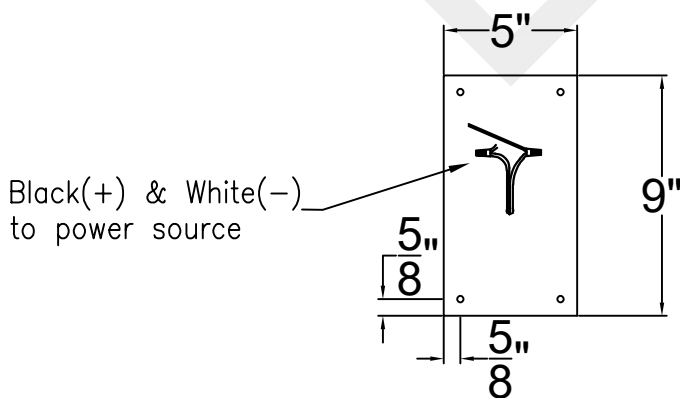

Lights are handcrafted.
Dimensions may vary by 1/4"

UL Certified
Candelabra- Max 60 Watt Bulb
Edison- Max 660 Watt Bulb

ASHLEY MEDIUM STEEL WALL MOUNT

Front View

Side View

Backplate

St. James
LIGHTING

SCALE: N.T.S.	DRAFT: Y. McCullough
FILE: ASHM	APP'D: J. Ragan
JOB: X	DATE: 11/13/23

Lights are handcrafted.
Dimensions may vary by 1/4"

UL Certified
Candelabra- Max 60 Watt Bulb
Edison- Max 660 Watt Bulb

ASHLEY LARGE STEEL WALL MOUNT

Front View

Side View

Backplate

St. James
LIGHTING

SCALE: N.T.S.	DRAFT: Y. McCullough
FILE: ASHL	APP'D: J. Ragan
JOB: X	DATE: 11/13/23

Lights are handcrafted.
Dimensions may vary by 1/4"

UL Certified
Candelabra- Max 60 Watt Bulb
Edison- Max 660 Watt Bulb

ASHLEY GRANDE STEEL WALL MOUNT

Front View

Side View

Backplate

St. James
LIGHTING

SCALE: N.T.S.	DRAFT: Y. McCullough
FILE: ASHG	APP'D: J. Ragan
JOB: X	DATE: 11/13/23

Lights are handcrafted.
Dimensions may vary by 1/4"

UL Certified
Candelabra- Max 60 Watt Bulb
Edison- Max 660 Watt Bulb