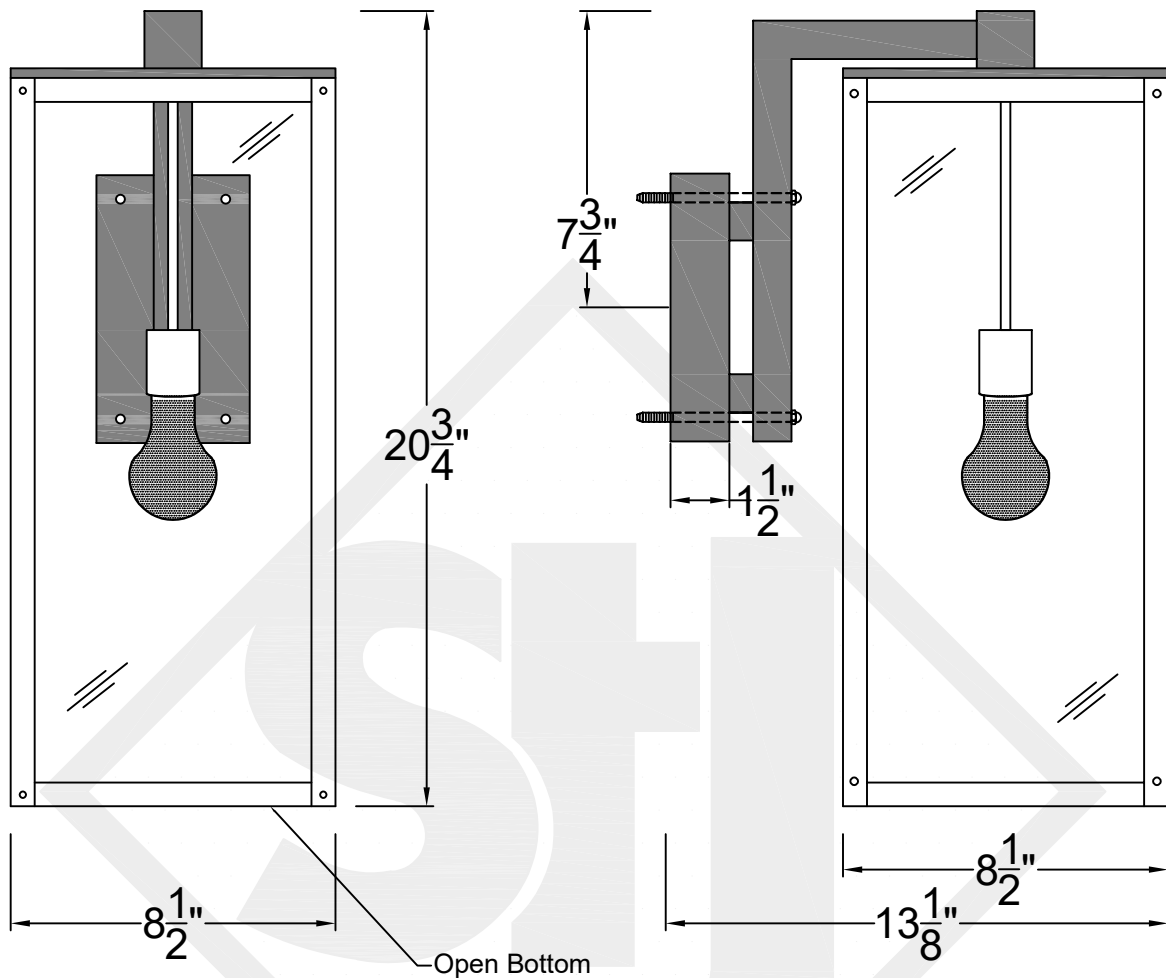

UL Certified
Candelabra- Max 60 Watt Bulb
Edison- Max 660 Watt Bulb

ASHLEY SMALL STEEL WALL MOUNT

Front View

Side View

Backplate

St. James
LIGHTING

SCALE: N.T.S.	DRAFT: Y. McCullough
FILE: ASHS	APP'D: J. Ragan
JOB: X	DATE: 11/13/23

Lights are handcrafted.
Dimensions may vary by 1/4"

UL Certified
Candelabra- Max 60 Watt Bulb
Edison- Max 660 Watt Bulb

ASHLEY MEDIUM STEEL WALL MOUNT

Front View

Side View

Backplate

St. James
LIGHTING

SCALE: N.T.S.	DRAFT: Y. McCullough
FILE: ASHM	APP'D: J. Ragan
JOB: X	DATE: 11/13/23

Lights are handcrafted.
Dimensions may vary by 1/4"

UL Certified
Candelabra- Max 60 Watt Bulb
Edison- Max 660 Watt Bulb

ASHLEY LARGE STEEL WALL MOUNT

Front View

Side View

Backplate

St. James
LIGHTING

SCALE: N.T.S.	DRAFT: Y. McCullough
FILE: ASHL	APP'D: J. Ragan
JOB: X	DATE: 11/13/23

Lights are handcrafted.
Dimensions may vary by 1/4"

UL Certified
Candelabra- Max 60 Watt Bulb
Edison- Max 660 Watt Bulb

ASHLEY GRANDE STEEL WALL MOUNT

Front View

Side View

Backplate

St. James
LIGHTING

SCALE: N.T.S.	DRAFT: Y. McCullough
FILE: ASHG	APP'D: J. Ragan
JOB: X	DATE: 11/13/23