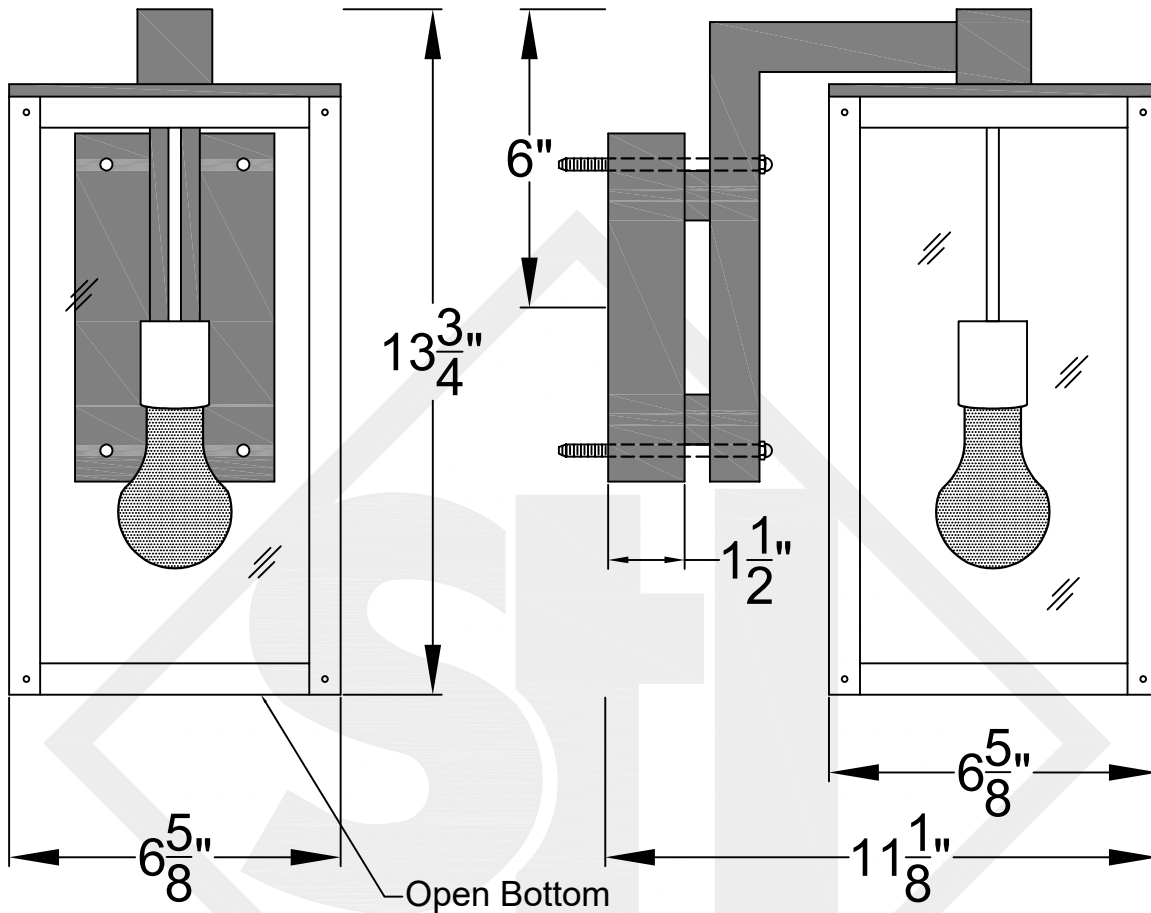

ASHLEY MINI STEEL WALL MOUNT

Front View

Side View

Backplate

St. James
LIGHTING

SCALE: N.T.S.	DRAFT: Y. McCullough
FILE: FFS	APP'D: J. Ragan
JOB: X	DATE: 11/13/23

Lights are handcrafted.
Dimensions may vary by 1/4"

Lights are handcrafted.
Dimensions may vary by 1/4"

UL Certified
Candelabra- Max 60 Watt Bulb
Edison- Max 660 Watt Bulb

ASHLEY MEDIUM STEEL WALL MOUNT

Front View

Side View

Backplate

St. James
LIGHTING

SCALE: N.T.S.	DRAFT: Y. McCullough
FILE: ASHM	APP'D: J. Ragan
JOB: X	DATE: 11/13/23

Lights are handcrafted.
Dimensions may vary by 1/4"

UL Certified
Candelabra- Max 60 Watt Bulb
Edison- Max 660 Watt Bulb

ASHLEY LARGE STEEL WALL MOUNT

Front View

Side View

Backplate

St. James
LIGHTING

SCALE: N.T.S.	DRAFT: Y. McCullough
FILE: ASHL	APP'D: J. Ragan
JOB: X	DATE: 11/13/23

Lights are handcrafted.
Dimensions may vary by 1/4"

UL Certified
Candelabra- Max 60 Watt Bulb
Edison- Max 660 Watt Bulb

ASHLEY GRANDE STEEL WALL MOUNT

Front View

Side View

Backplate

St. James
LIGHTING

SCALE: N.T.S.	DRAFT: Y. McCullough
FILE: ASHG	APP'D: J. Ragan
JOB: X	DATE: 11/13/23