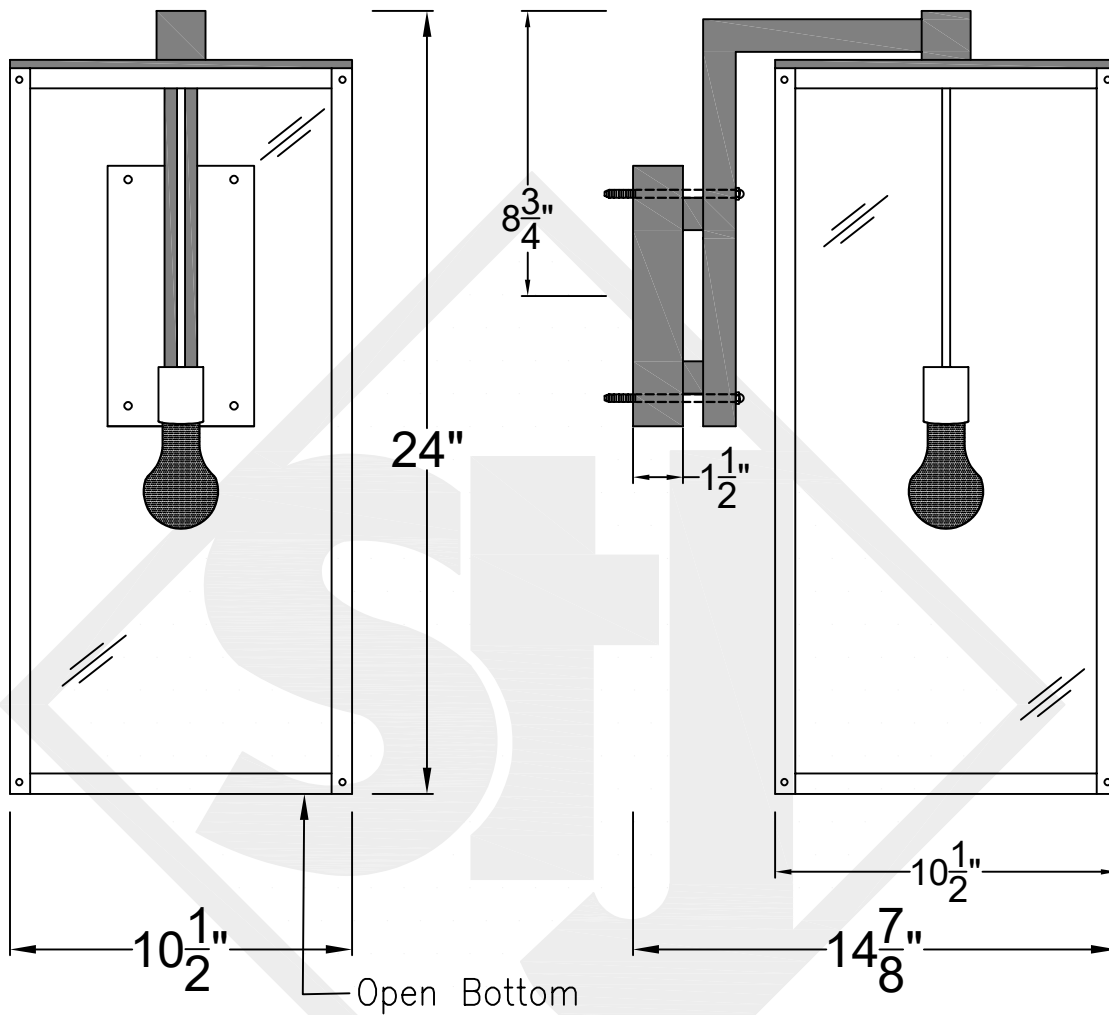

UL Certified
Candelabra- Max 60 Watt Bulb
Edison- Max 660 Watt Bulb

ASHLEY SMALL STEEL WALL MOUNT

Front View

Side View

Backplate

St. James
LIGHTING

SCALE: N.T.S.	DRAFT: Y. McCullough
FILE: ASHS	APP'D: J. Ragan
JOB: X	DATE: 11/13/23

Lights are handcrafted.
Dimensions may vary by 1/4"

UL Certified
Candelabra- Max 60 Watt Bulb
Edison- Max 660 Watt Bulb

ASHLEY MEDIUM STEEL WALL MOUNT

Front View

Side View

Backplate

St. James
LIGHTING

SCALE: N.T.S.	DRAFT: Y. McCullough
FILE: ASHM	APP'D: J. Ragan
JOB: X	DATE: 11/13/23

Lights are handcrafted.
Dimensions may vary by 1/4"

UL Certified
Candelabra- Max 60 Watt Bulb
Edison- Max 660 Watt Bulb

ASHLEY LARGE STEEL WALL MOUNT

Front View

Side View

Backplate

St. James
LIGHTING

SCALE: N.T.S.	DRAFT: Y. McCullough
FILE: ASHL	APP'D: J. Ragan
JOB: X	DATE: 11/13/23

Lights are handcrafted.
Dimensions may vary by 1/4"

UL Certified
Candelabra- Max 60 Watt Bulb
Edison- Max 660 Watt Bulb

ASHLEY GRANDE STEEL WALL MOUNT

Front View

Side View

Backplate

St. James
LIGHTING

SCALE: N.T.S.	DRAFT: Y. McCullough
FILE: ASHG	APP'D: J. Ragan
JOB: X	DATE: 11/13/23