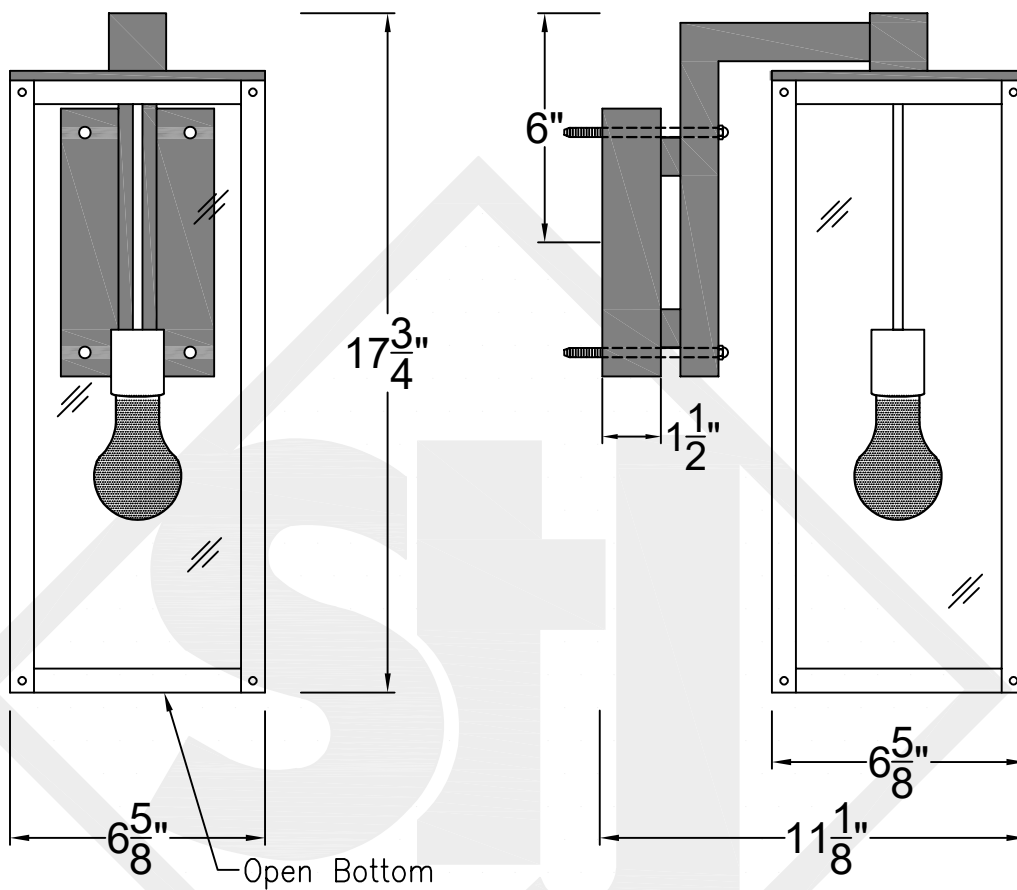

ASHLEY MINI STEEL WALL MOUNT

Front View

Side View

Backplate

St. James
LIGHTING

SCALE: N.T.S.	DRAFT: Y. McCullough
FILE: FFS	APP'D: J. Ragan
JOB: X	DATE: 11/13/23

Lights are handcrafted.
Dimensions may vary by 1/4"

UL Certified
Candelabra- Max 60 Watt Bulb
Edison- Max 660 Watt Bulb

ASHLEY SMALL STEEL WALL MOUNT

Front View

Side View

Backplate

St. James
LIGHTING

SCALE: N.T.S.	DRAFT: Y. McCullough
FILE: ASHS	APP'D: J. Ragan
JOB: X	DATE: 11/13/23

Lights are handcrafted.
Dimensions may vary by 1/4"

UL Certified
Candelabra- Max 60 Watt Bulb
Edison- Max 660 Watt Bulb

ASHLEY MEDIUM STEEL WALL MOUNT

Front View

Side View

Backplate

St. James
LIGHTING

SCALE: N.T.S.	DRAFT: Y. McCullough
FILE: ASHM	APP'D: J. Ragan
JOB: X	DATE: 11/13/23

Lights are handcrafted.
Dimensions may vary by 1/4"

UL Certified
Candelabra- Max 60 Watt Bulb
Edison- Max 660 Watt Bulb

ASHLEY GRANDE STEEL WALL MOUNT

Front View

Side View

Backplate

St. James
LIGHTING

SCALE: N.T.S.	DRAFT: Y. McCullough
FILE: ASHG	APP'D: J. Ragan
JOB: X	DATE: 11/13/23