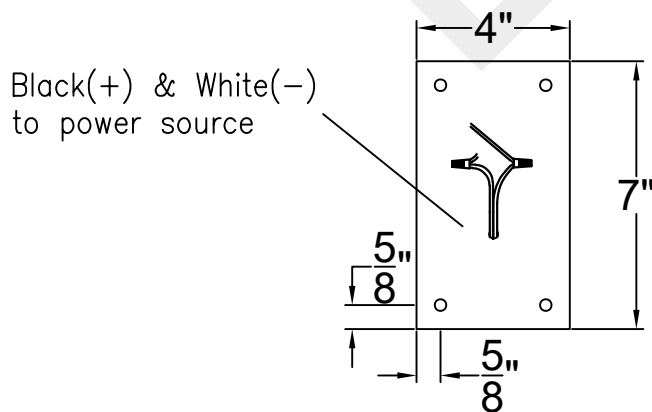

UL Certified
Candelabra- Max 60 Watt Bulb
Edison- Max 660 Watt Bulb

ASHLEY SMALL STEEL WALL MOUNT

Front View

Side View

Backplate

St. James
LIGHTING

SCALE: N.T.S.	DRAFT: Y. McCullough
FILE: ASHS	APP'D: J. Ragan
JOB: X	DATE: 11/13/23

Lights are handcrafted.
Dimensions may vary by 1/4"

UL Certified
Candelabra- Max 60 Watt Bulb
Edison- Max 660 Watt Bulb

ASHLEY MEDIUM STEEL WALL MOUNT

Front View

Side View

Backplate

St. James
LIGHTING

SCALE: N.T.S.	DRAFT: Y. McCullough
FILE: ASHM	APP'D: J. Ragan
JOB: X	DATE: 11/13/23

Lights are handcrafted.
Dimensions may vary by 1/4"

UL Certified
Candelabra- Max 60 Watt Bulb
Edison- Max 660 Watt Bulb

ASHLEY LARGE STEEL WALL MOUNT

Front View

Side View

Backplate

St. James
LIGHTING

SCALE: N.T.S.	DRAFT: Y. McCullough
FILE: ASHL	APP'D: J. Ragan
JOB: X	DATE: 11/13/23

Lights are handcrafted.
Dimensions may vary by 1/4"

UL Certified
Candelabra- Max 60 Watt Bulb
Edison- Max 660 Watt Bulb

ASHLEY GRANDE STEEL WALL MOUNT

Front View

Side View

Backplate

St. James
LIGHTING

SCALE: N.T.S.	DRAFT: Y. McCullough
FILE: ASHG	APP'D: J. Ragan
JOB: X	DATE: 11/13/23