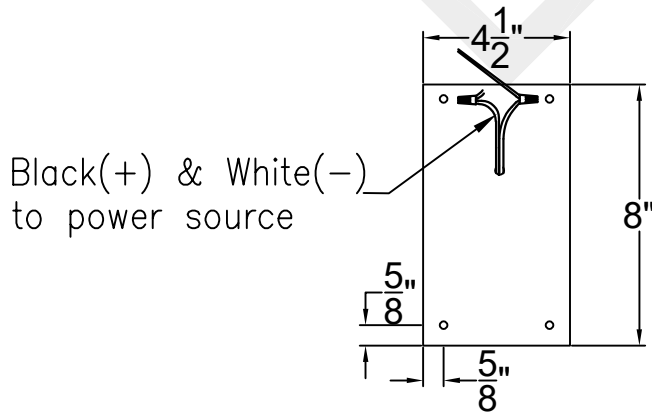

Lights are handcrafted.
Dimensions may vary by 1/4"

UL Certified
Candelabra- Max 60 Watt Bulb
Edison- Max 660 Watt Bulb

ASHLEY MEDIUM STEEL WALL MOUNT

Front View

Side View

Backplate

St. James
LIGHTING

SCALE: N.T.S.	DRAFT: Y. McCullough
FILE: ASHM	APP'D: J. Ragan
JOB: X	DATE: 11/13/23

Lights are handcrafted.
Dimensions may vary by 1/4"

UL Certified
Candelabra- Max 60 Watt Bulb
Edison- Max 660 Watt Bulb

ASHLEY LARGE STEEL WALL MOUNT

Front View

Side View

Backplate

St. James
LIGHTING

SCALE: N.T.S.	DRAFT: Y. McCullough
FILE: ASHL	APP'D: J. Ragan
JOB: X	DATE: 11/13/23

Lights are handcrafted.
Dimensions may vary by 1/4"

UL Certified
Candelabra- Max 60 Watt Bulb
Edison- Max 660 Watt Bulb

ASHLEY GRANDE STEEL WALL MOUNT

Front View

Side View

Backplate

St. James
LIGHTING

SCALE: N.T.S.	DRAFT: Y. McCullough
FILE: ASHG	APP'D: J. Ragan
JOB: X	DATE: 11/13/23