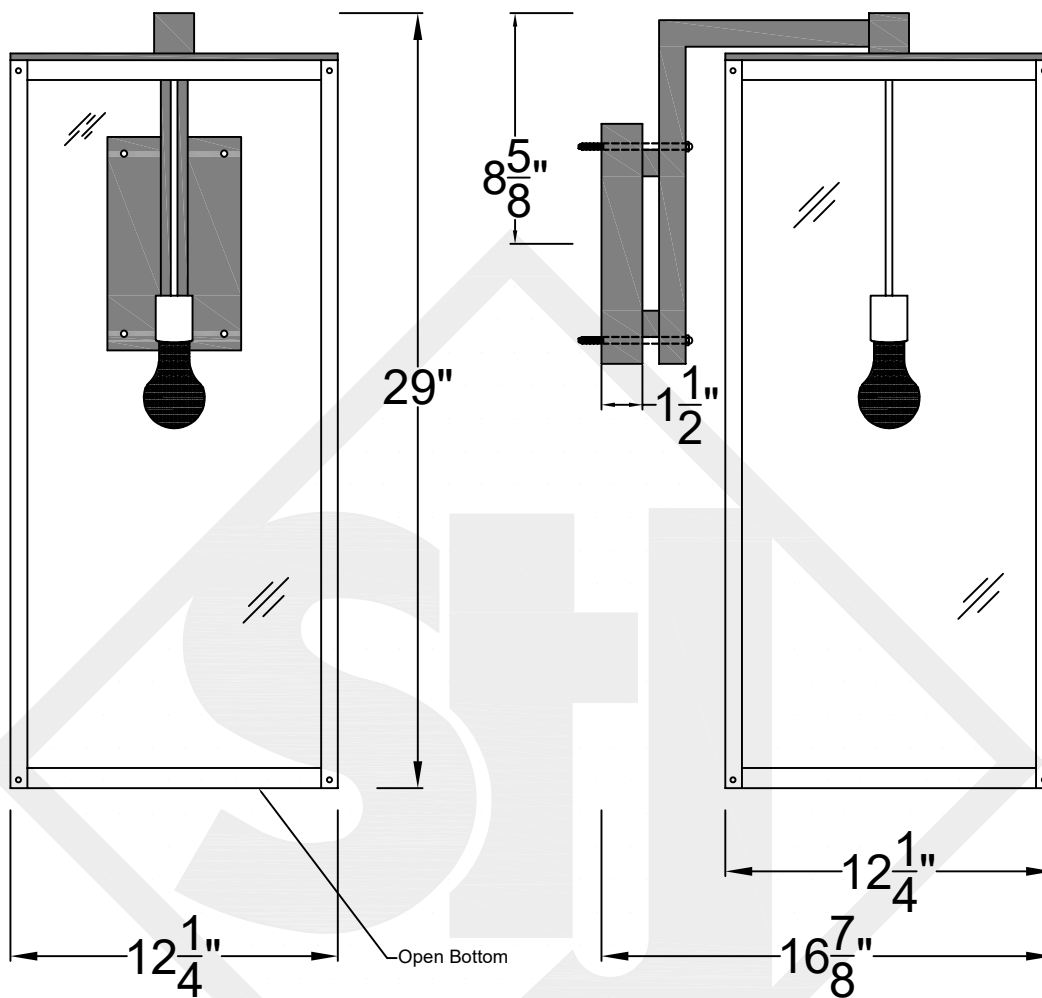

ASHLEY MINI STEEL WALL MOUNT

Front View

Side View

Backplate

St. James
LIGHTING

SCALE: N.T.S.	DRAFT: Y. McCullough
FILE: FFS	APP'D: J. Ragan
JOB: X	DATE: 11/13/23

Lights are handcrafted.
Dimensions may vary by 1/4"

Lights are handcrafted.
Dimensions may vary by 1/4"

UL Certified
Candelabra- Max 60 Watt Bulb
Edison- Max 660 Watt Bulb

ASHLEY MEDIUM STEEL WALL MOUNT

Front View

Side View

Backplate

St. James
LIGHTING

SCALE: N.T.S.	DRAFT: Y. McCullough
FILE: ASHM	APP'D: J. Ragan
JOB: X	DATE: 11/13/23

Lights are handcrafted.
Dimensions may vary by 1/4"

UL Certified
Candelabra- Max 60 Watt Bulb
Edison- Max 660 Watt Bulb

ASHLEY LARGE STEEL WALL MOUNT

Front View

Side View

Backplate

St. James
LIGHTING

SCALE: N.T.S.	DRAFT: Y. McCullough
FILE: ASHL	APP'D: J. Ragan
JOB: X	DATE: 11/13/23

Lights are handcrafted.
Dimensions may vary by 1/4"

UL Certified
Candelabra- Max 60 Watt Bulb
Edison- Max 660 Watt Bulb

ASHLEY GRANDE STEEL WALL MOUNT

Front View

Side View

Backplate

St. James
LIGHTING

SCALE: N.T.S.	DRAFT: Y. McCullough
FILE: ASHG	APP'D: J. Ragan
JOB: X	DATE: 11/13/23