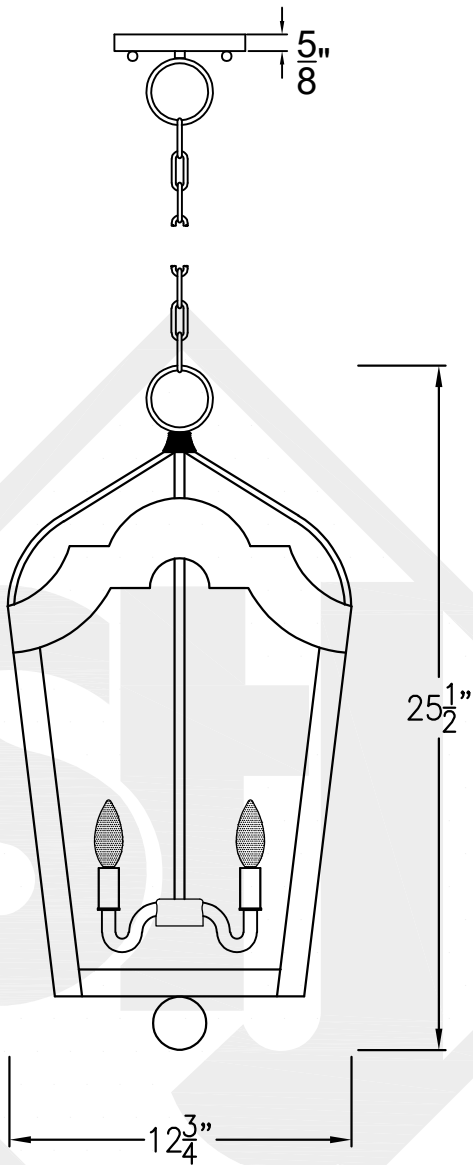

# COZUMEL SMALL

Triple Candelabra  
Comes standard w/ 6'  
of chain

Front View

Ceiling Mount

St. James  
LIGHTING

SCALE: N.T.S.	DRAFT: Y. McCullough
FILE: COZS	APP'D: J. Ragan
JOB: X	DATE: 12/19/23

Lights are handcrafted.  
Dimensions may vary by 1/4"

UL Certified  
Candelabra- Max 60 Watt Bulb  
Edison- Max 660 Watt Bulb