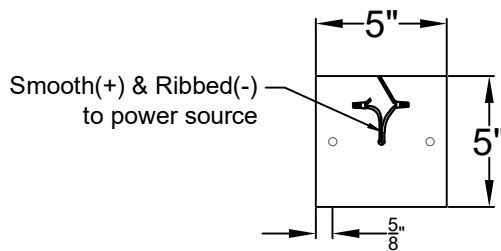

# COZUMEL SMALL

Triple Candelabra  
Comes standard w/ 6'  
of chain

Front View

Ceiling Mount

St. James  
LIGHTING

SCALE: N.T.S.	DRAFT: Y. McCullough
FILE: COZS	APP'D: J. Ragan
JOB: X	DATE: 12/19/23

Lights are handcrafted.  
Dimensions may vary by 1/4"