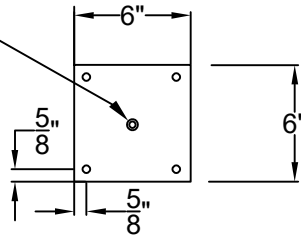

Ceiling Mount

St. James
LIGHTING

SCALE: N.T.S. DRAFT: Y. McCullough
 FILE: MAGL APP'D: J. Ragan
 JOB: X DATE: 1/5/24

Lights are handcrafted.
 Dimensions may vary by 1/4"

B.T.U. Rating
 Natural Gas: 2730 B.T.U.
 Propane: 2080 B.T.U.

MAGNOLIA GRANDE CEILING MOUNT HALF YOKE

Available w/ Solid or
Glass Top
Shortest Height $39\frac{7}{8}$ "

Front View

Side View

1/4" Flare Fitting

Ceiling Mount

St. James
LIGHTING

SCALE: N.T.S.	DRAFT: Y. McCullough
FILE: MAGG	APP'D: J. Ragan
JOB: X	DATE: 11/20/23