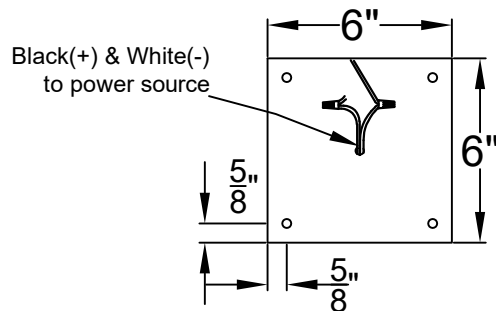

MAGNOLIA MINI CEILING MOUNT HALF YOKE

Available w/ Solid or
Glass Top
Shortest Height $23\frac{5}{8}"$

Front View

Side View

Ceiling Mount

St. James
LIGHTING

SCALE: N.T.S. DRAFT: T. Herring
FILE: MAGMINI APP'D: J. Ragan
JOB: X DATE: 3-1-2023

Lights are handcrafted.
Dimensions may vary by 1/4"

UL Certified
Candelabra- Max 60 Watt Bulb
Edison- Max 660 Watt Bulb

Mini not Available in Gas

MAGNOLIA SMALL CEILING MOUNT HALF YOKE

Available w/ Solid
or Glass Top
Shortest Height 29¹/₈"