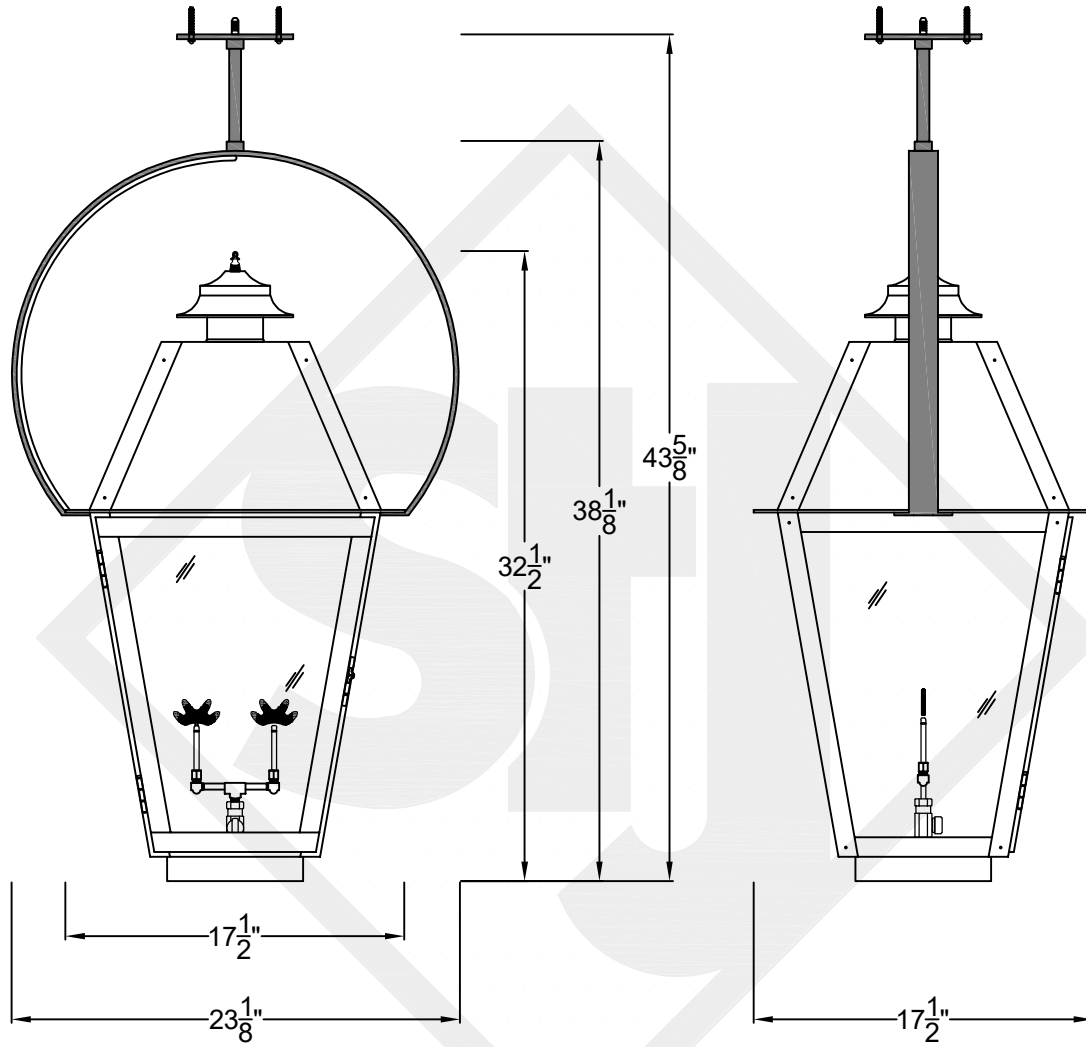

MAGNOLIA MINI CEILING MOUNT HALF YOKE

Available w/ Solid or
Glass Top
Shortest Height $23\frac{5}{8}"$

Front View

Side View

Ceiling Mount

St. James
LIGHTING

SCALE: N.T.S. DRAFT: T. Herring
FILE: MAGMINI APP'D: J. Ragan
JOB: X DATE: 3-1-2023

MAGNOLIA MEDIUM CEILING MOUNT HALF YOKE

Available w/ Solid
or Glass Top

Shortest Height $32\frac{1}{2}$ "

Front View

Side View

Ceiling Mount

St. James
LIGHTING

SCALE: N.T.S.	DRAFT: Y. McCullough
FILE: MAGM	APP'D: J. Ragan
JOB: X	DATE: 1/5/24

Ceiling Mount

St. James
LIGHTING

SCALE: N.T.S. DRAFT: Y. McCullough
 FILE: MAGL APP'D: J. Ragan
 JOB: X DATE: 1/5/24

Lights are handcrafted.
 Dimensions may vary by 1/4"

B.T.U. Rating
 Natural Gas: 2730 B.T.U.
 Propane: 2080 B.T.U.

MAGNOLIA GRANDE CEILING MOUNT HALF YOKE

Available w/ Solid or
Glass Top
Shortest Height $39\frac{7}{8}$ "

Front View

Side View

1/4" Flare Fitting

Ceiling Mount

St. James
LIGHTING

SCALE: N.T.S.	DRAFT: Y. McCullough
FILE: MAGG	APP'D: J. Ragan
JOB: X	DATE: 11/20/23