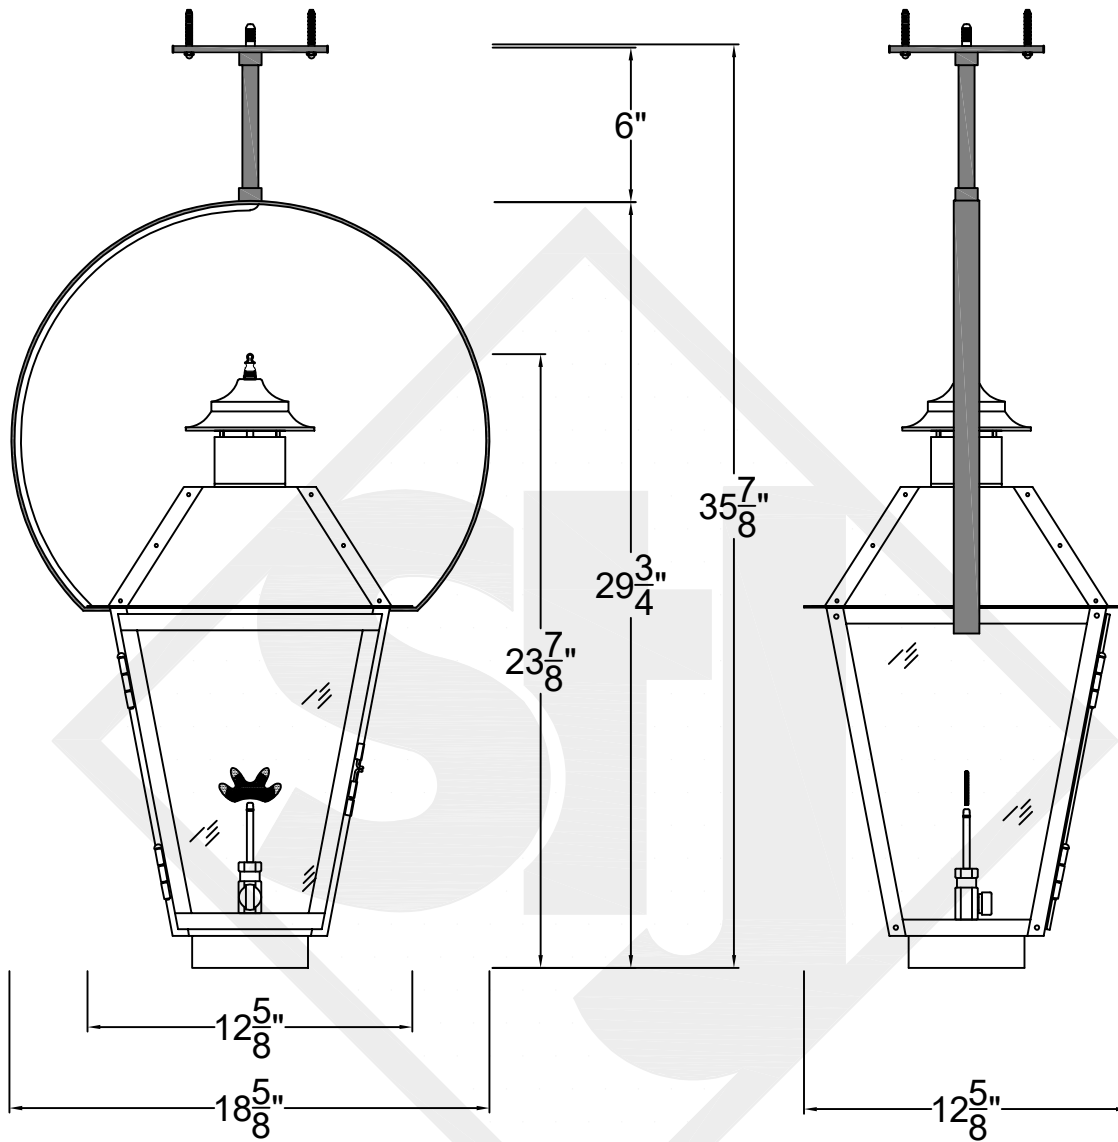

MAGNOLIA MINI CEILING MOUNT HALF YOKE

Available w/ Solid or
Glass Top
Shortest Height $23\frac{5}{8}"$

Front View

Side View

Ceiling Mount

St. James
LIGHTING

SCALE: N.T.S. DRAFT: T. Herring
FILE: MAGMINI APP'D: J. Ragan
JOB: X DATE: 3-1-2023

Lights are handcrafted.
Dimensions may vary by 1/4"

UL Certified
Candelabra- Max 60 Watt Bulb
Edison- Max 660 Watt Bulb

Mini not Available in Gas

MAGNOLIA SMALL CEILING MOUNT HALF YOKE

Available w/ Solid
or Glass Top
Shortest Height 29¹/₈"

MAGNOLIA MEDIUM CEILING MOUNT HALF YOKE

Available w/ Solid
or Glass Top

Shortest Height $32\frac{1}{2}$ "

Front View

Side View

Ceiling Mount

St. James
LIGHTING

SCALE: N.T.S.	DRAFT: Y. McCullough
FILE: MAGM	APP'D: J. Ragan
JOB: X	DATE: 1/5/24

MAGNOLIA GRANDE CEILING MOUNT HALF YOKE

Available w/ Solid or
Glass Top
Shortest Height $39\frac{7}{8}$ "

Front View

Side View

1/4" Flare Fitting

Ceiling Mount

St. James
LIGHTING

SCALE: N.T.S.	DRAFT: Y. McCullough
FILE: MAGG	APP'D: J. Ragan
JOB: X	DATE: 11/20/23