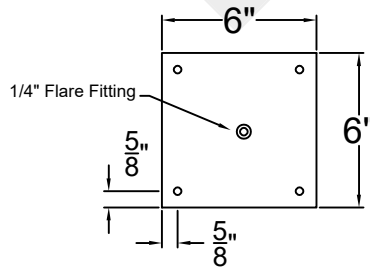

MAGNOLIA MEDIUM CEILING MOUNT HALF YOKE

Available w/ Solid
or Glass Top

Shortest Height $32\frac{1}{2}$ "

Front View

Side View

Ceiling Mount

St. James
LIGHTING

SCALE: N.T.S.	DRAFT: Y. McCullough
FILE: MAGM	APP'D: J. Ragan
JOB: X	DATE: 1/5/24

Lights are handcrafted.
Dimensions may vary by 1/4"

B.T.U. Rating
Natural Gas: 2730 B.T.U.
Propane: 2080 B.T.U.

MAGNOLIA LARGE CEILING MOUNT HALF YOKE

Available w/ Solid
or Glass Top
Shortest Height $38\frac{1}{2}$ "