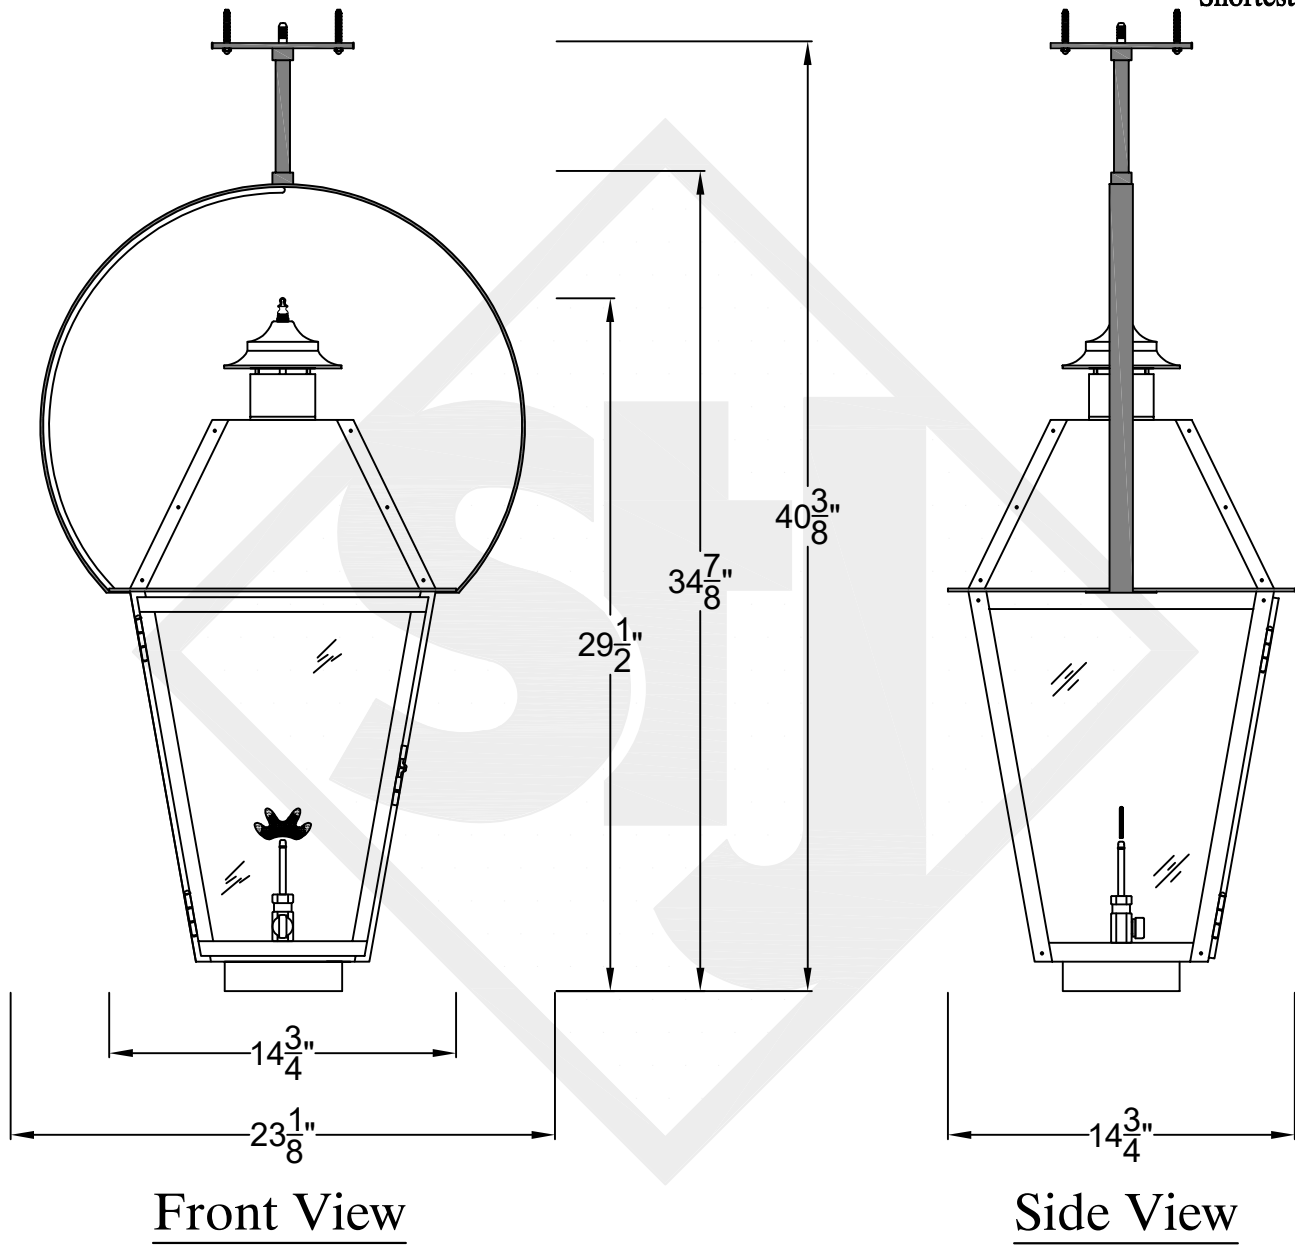

MAGNOLIA LARGE CEILING MOUNT HALF YOKE

Available w/ Solid
or Glass Top
Shortest Height $38\frac{1}{2}$ "

Ceiling Mount

St. James
LIGHTING

SCALE: N.T.S.   DRAFT: Y. McCullough
FILE: MAGL   APP'D: J. Ragan
JOB: X   DATE: 1/5/24

Lights are handcrafted.
Dimensions may vary by 1/4"

B.T.U. Rating
Natural Gas: 2730 B.T.U.
Propane: 2080 B.T.U.