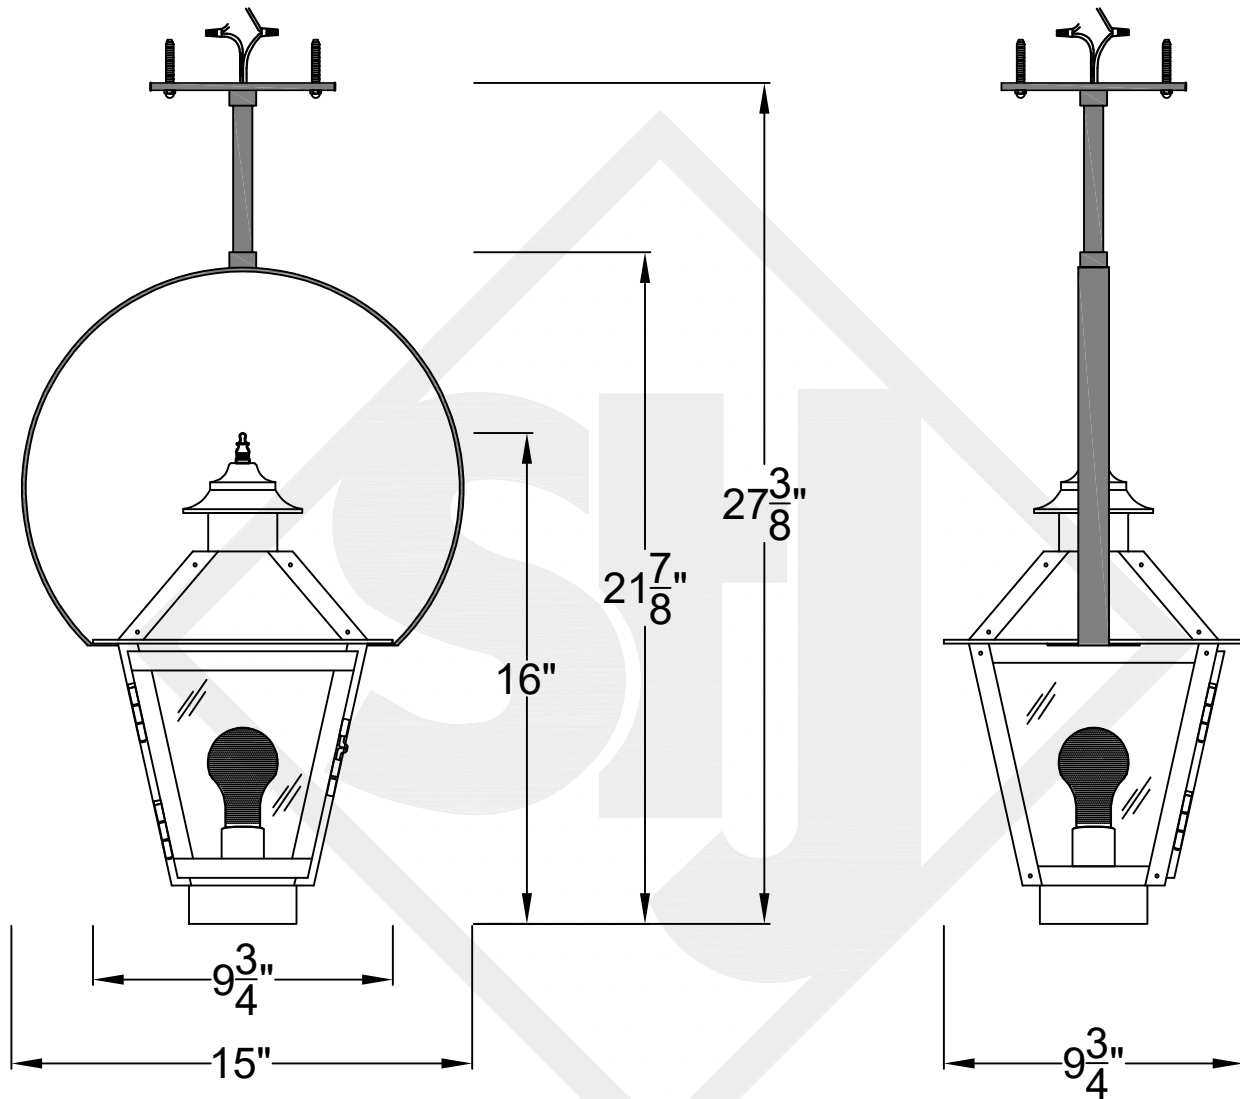

MAGNOLIA MINI CEILING MOUNT HALF YOKE

Available w/ Solid or
Glass Top
Shortest Height $23\frac{5}{8}"$

Front View

Side View

Ceiling Mount

St. James
LIGHTING

SCALE: N.T.S. DRAFT: T. Herring
FILE: MAGMINI APP'D: J. Ragan
JOB: X DATE: 3-1-2023

Lights are handcrafted.
Dimensions may vary by 1/4"

UL Certified
Candelabra- Max 60 Watt Bulb
Edison- Max 660 Watt Bulb

Mini not Available in Gas

MAGNOLIA SMALL CEILING MOUNT HALF YOKE

Available w/ Solid
or Glass Top
Shortest Height 29¹/₈"

MAGNOLIA MEDIUM CEILING MOUNT HALF YOKE

Available w/ Solid
or Glass Top

Shortest Height $32\frac{1}{2}$ "

Front View

Side View

Ceiling Mount

St. James
LIGHTING

SCALE: N.T.S.	DRAFT: Y. McCullough
FILE: MAGM	APP'D: J. Ragan
JOB: X	DATE: 1/5/24

MAGNOLIA GRANDE CEILING MOUNT HALF YOKE

Available w/ Solid or
Glass Top
Shortest Height $39\frac{7}{8}$ "

Front View

Side View

1/4" Flare Fitting

Ceiling Mount

St. James
LIGHTING

SCALE: N.T.S.	DRAFT: Y. McCullough
FILE: MAGG	APP'D: J. Ragan
JOB: X	DATE: 11/20/23