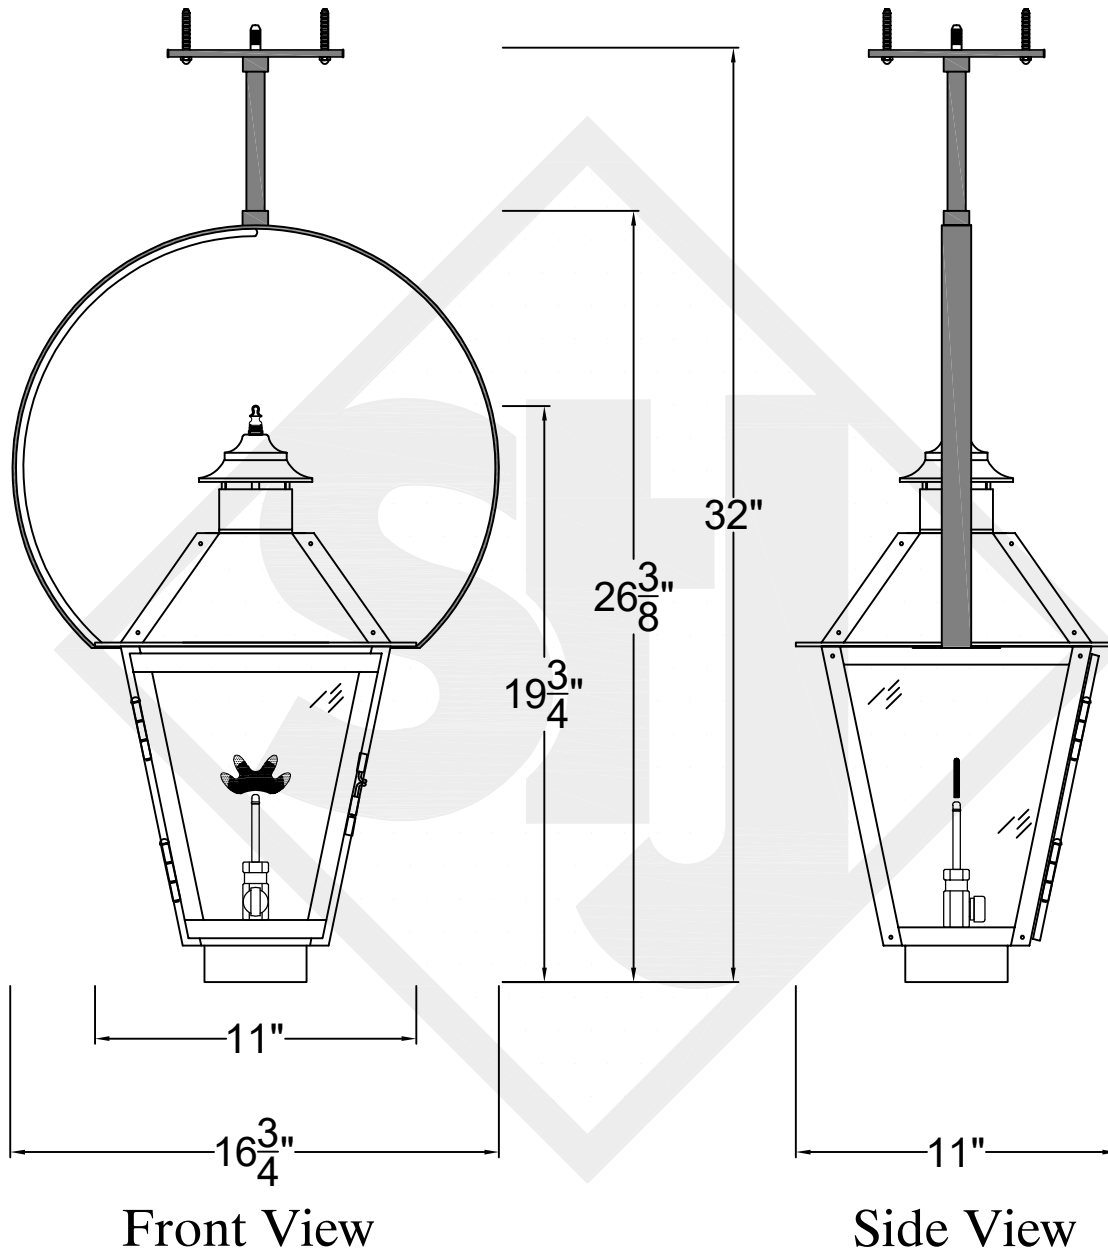

MAGNOLIA MINI CEILING MOUNT HALF YOKE

Available w/ Solid or
Glass Top
Shortest Height $23\frac{5}{8}"$

Front View

Side View

Ceiling Mount

St. James
LIGHTING

SCALE: N.T.S. DRAFT: T. Herring
FILE: MAGMINI APP'D: J. Ragan
JOB: X DATE: 3-1-2023

Lights are handcrafted.
Dimensions may vary by 1/4"

UL Certified
Candelabra- Max 60 Watt Bulb
Edison- Max 660 Watt Bulb

Mini not Available in Gas

MAGNOLIA SMALL CEILING MOUNT HALF YOKE

Available w/ Solid
or Glass Top
Shortest Height 29¹/₈"

MAGNOLIA MEDIUM CEILING MOUNT HALF YOKE

Available w/ Solid
or Glass Top

Shortest Height $32\frac{1}{2}$ "

Front View

Side View

Ceiling Mount

St. James
LIGHTING

SCALE: N.T.S.	DRAFT: Y. McCullough
FILE: MAGM	APP'D: J. Ragan
JOB: X	DATE: 1/5/24

MAGNOLIA GRANDE CEILING MOUNT HALF YOKE

Available w/ Solid or
Glass Top
Shortest Height $39\frac{7}{8}$ "

Front View

Side View

1/4" Flare Fitting

Ceiling Mount

St. James
LIGHTING

SCALE: N.T.S.	DRAFT: Y. McCullough
FILE: MAGG	APP'D: J. Ragan
JOB: X	DATE: 11/20/23