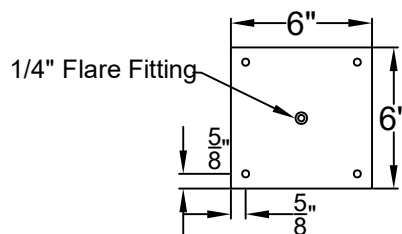

MAGNOLIA LARGE CEILING MOUNT HALF YOKE

Available w/ Solid
or Glass Top
Shortest Height $38\frac{1}{2}$ "

Ceiling Mount

St. James
LIGHTING

SCALE: N.T.S.   DRAFT: Y. McCullough
FILE: MAGL   APP'D: J. Ragan
JOB: X   DATE: 1/5/24

Lights are handcrafted.
Dimensions may vary by 1/4"

B.T.U. Rating
Natural Gas: 2730 B.T.U.
Propane: 2080 B.T.U.