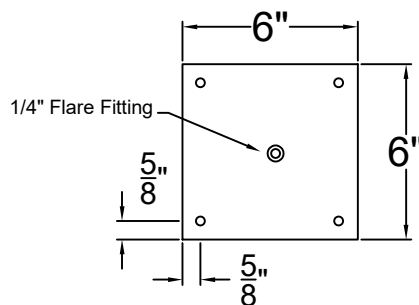

MAGNOLIA MINI CEILING MOUNT HALF YOKE

Available w/ Solid or
Glass Top
Shortest Height $23\frac{5}{8}"$

Front View

Side View

Ceiling Mount

St. James
LIGHTING

SCALE: N.T.S. DRAFT: T. Herring
FILE: MAGMINI APP'D: J. Ragan
JOB: X DATE: 3-1-2023

Lights are handcrafted.
Dimensions may vary by 1/4"

UL Certified
Candelabra- Max 60 Watt Bulb
Edison- Max 660 Watt Bulb

Mini not Available in Gas

MAGNOLIA SMALL CEILING MOUNT HALF YOKE

Available w/ Solid
or Glass Top
Shortest Height 29¹/₈"

MAGNOLIA MEDIUM CEILING MOUNT HALF YOKE

Available w/ Solid
or Glass Top

Shortest Height $32\frac{1}{2}$ "

Front View

Side View

Ceiling Mount

St. James
LIGHTING

SCALE: N.T.S.	DRAFT: Y. McCullough
FILE: MAGM	APP'D: J. Ragan
JOB: X	DATE: 1/5/24

MAGNOLIA GRANDE CEILING MOUNT HALF YOKE

Available w/ Solid or
Glass Top
Shortest Height $39\frac{7}{8}$ "

Front View

Side View

1/4" Flare Fitting

Ceiling Mount

St. James
LIGHTING

SCALE: N.T.S.	DRAFT: Y. McCullough
FILE: MAGG	APP'D: J. Ragan
JOB: X	DATE: 11/20/23