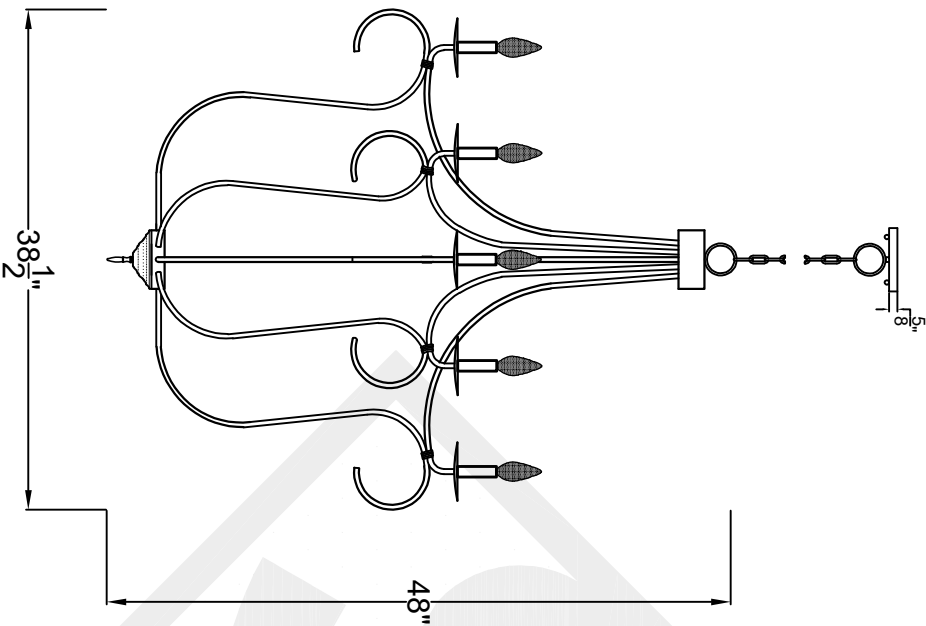

# LONG ISLAND GRANDE

8 Light  
Comes standard w/  
6' of chain

Front View

Top View

Ceiling Mount

St. James  
LIGHTING

SCALE: N.T.S.	DRAFT: Y. McCullough
FILE: SULLS	APP'D: J. Rogan
JOB: X	DATE: 12/26/23

Lights are handcrafted.  
Dimensions may vary by 1/4"

UL Certified  
Candelabra- Max 60 Watt Bulb  
Edison- Max 660 Watt Bulb