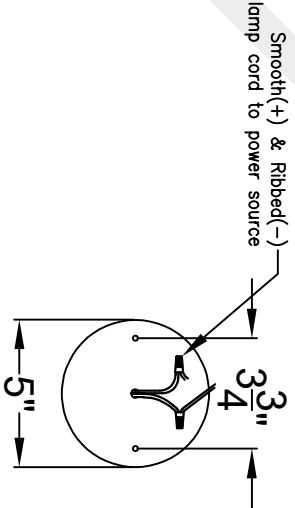

# LONG ISLAND GRANDE

8 Light  
Comes standard w/  
6' of chain

Front View

Top View

Ceiling Mount

St. James  
LIGHTING

SCALE: N.T.S.	DRAFT: Y. McCullough
FILE: SULLS	APP'D: J. Rogan
JOB: X	DATE: 12/26/23

Lights are handcrafted.  
Dimensions may vary by 1/4"

UL Certified  
Candelabra- Max 60 Watt Bulb  
Edison- Max 660 Watt Bulb