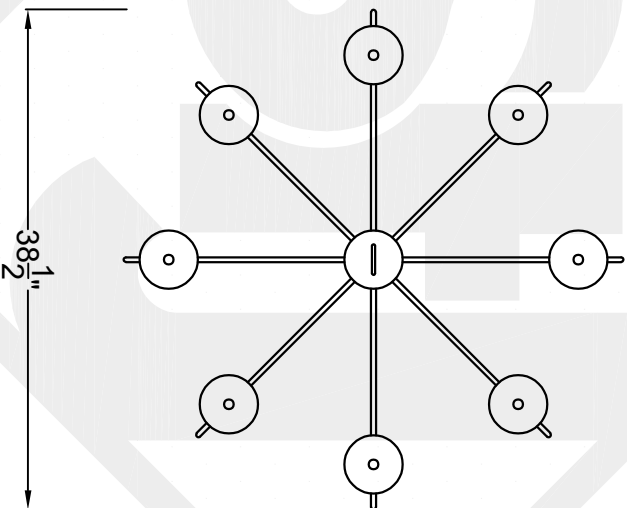

# LONG ISLAND GRANDE

8 Light  
Comes standard w/  
6' of chain

Front View

Top View

Ceiling Mount

St. James  
LIGHTING

SCALE: N.T.S.	DRAFT: Y. McCullough
FILE: SULLS	APP'D: J. Rogan
JOB: X	DATE: 12/26/23

Lights are handcrafted.  
Dimensions may vary by 1/4"

UL Certified  
Candelabra- Max 60 Watt Bulb  
Edison- Max 660 Watt Bulb