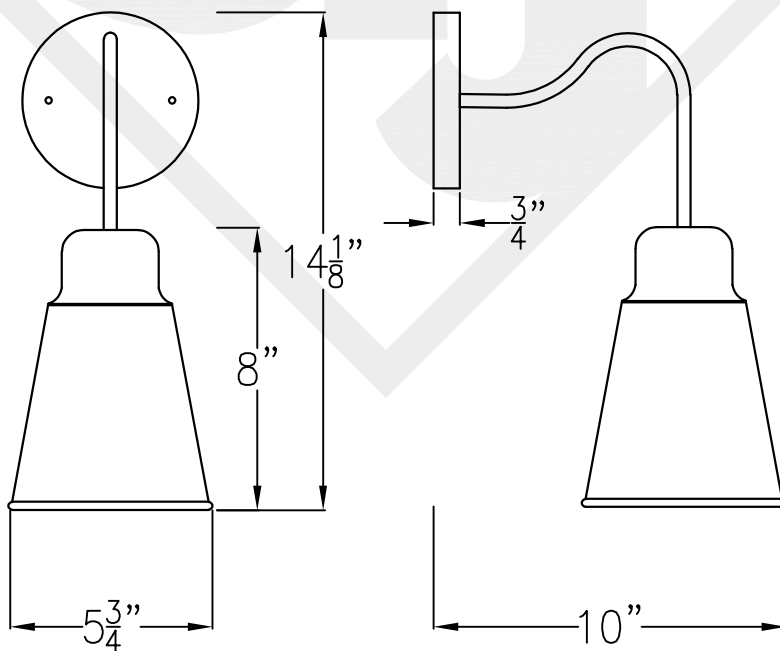

# GOOSE NECK SMALL

# GOOSE-LS-S-E LARGE SHADE

St. James  
LIGHTING

SCALE: N.T.S.	DRAFT: Y. McCullough
FILE: GOOS	APP'D: J. Ragan
JOB: X	DATE: 1/5/24

Lights are handcrafted.  
Dimensions may vary by 1/4"

UL Certified  
Candelabra- Max 60 Watt Bulb  
Edison- Max 660 Watt Bulb