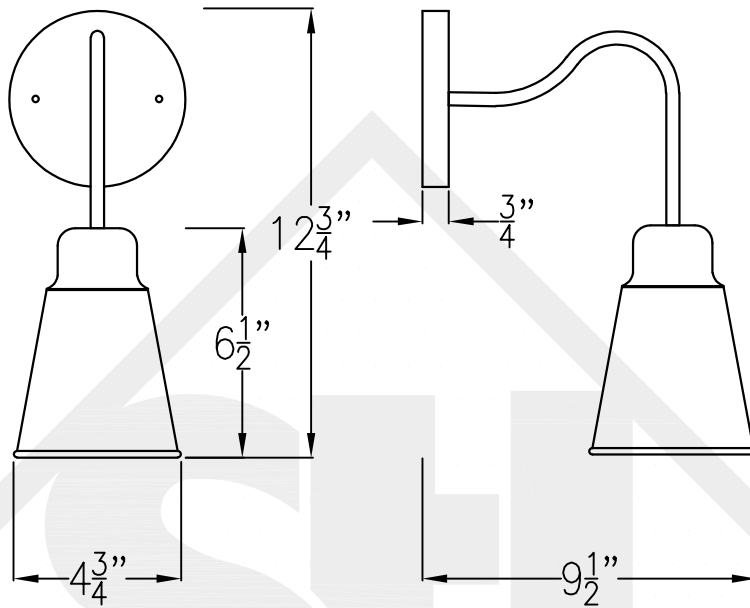

# GOOSE NECK SMALL

# GOOSE-LS-S-E LARGE SHADE

St. James  
LIGHTING

SCALE: N.T.S.	DRAFT: Y. McCullough
FILE: GOOS	APP'D: J. Ragan
JOB: X	DATE: 1/5/24

Lights are handcrafted.  
Dimensions may vary by 1/4"

UL Certified  
Candelabra- Max 60 Watt Bulb  
Edison- Max 660 Watt Bulb