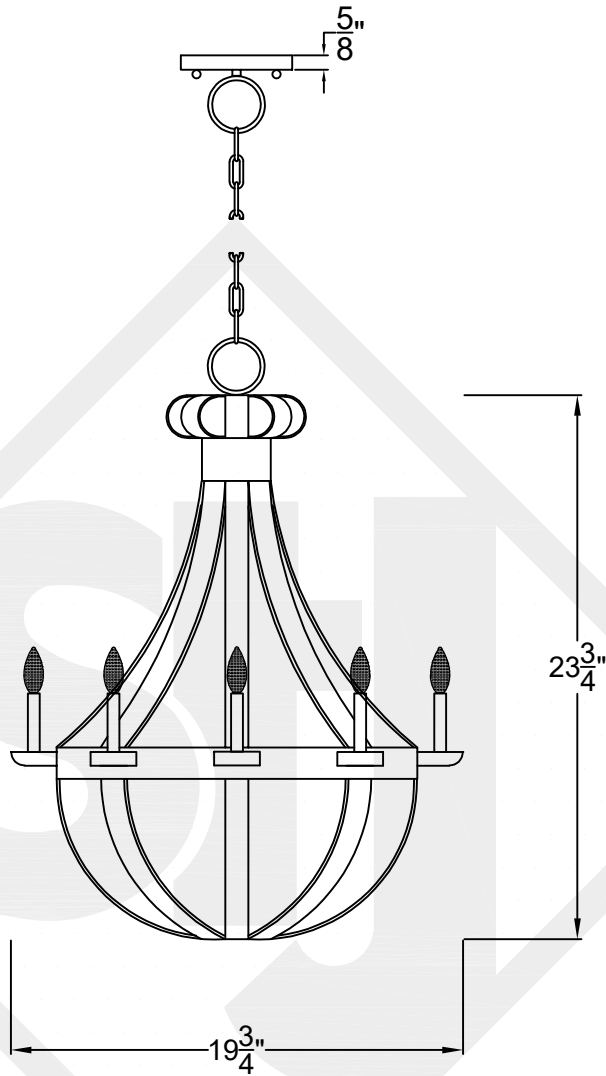

TEAR DROP SMALL

10 Lights
Comes standard w/ 6'
of chain

Front View

Ceiling Mount

St. James
LIGHTING

SCALE: N.T.S.	DRAFT: T. Herring
FILE: TEAS	APP'D: J. Ragan
JOB: X	DATE: 4-24-2023

Lights are handcrafted.
Dimensions may vary by 1/4"

UL Certified
Candelabra- Max 60 Watt Bulb
Edison- Max 660 Watt Bulb