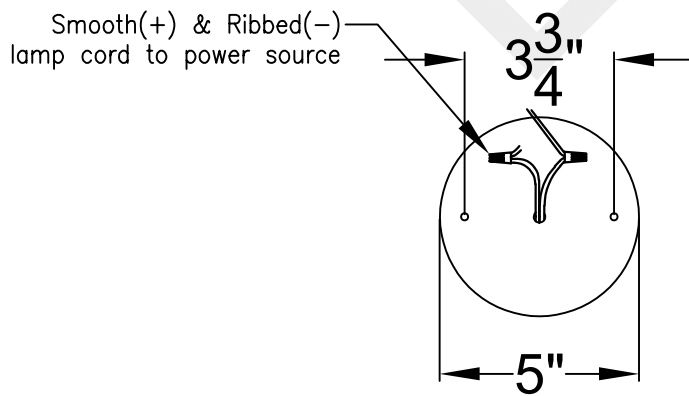

TEAR DROP SMALL

10 Lights
Comes standard w/ 6'
of chain

Front View

Ceiling Mount

St. James
LIGHTING

SCALE: N.T.S.	DRAFT: T. Herring
FILE: TEAS	APP'D: J. Ragan
JOB: X	DATE: 4-24-2023

Lights are handcrafted.
Dimensions may vary by 1/4"

UL Certified
Candelabra- Max 60 Watt Bulb
Edison- Max 660 Watt Bulb