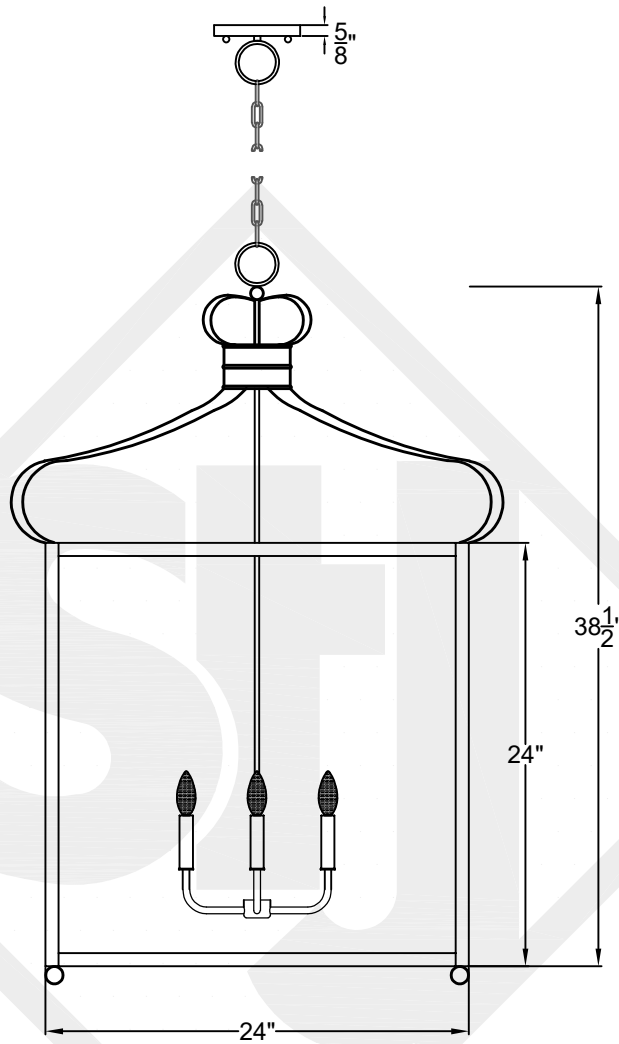

BELGIAN CAGE GRANDE

Quad Candelabra
Comes standard w/
6' of chain

Front View

Ceiling Mount

St. James
LIGHTING

SCALE: N.T.S. DRAFT: T. Herring
FILE: BELG APP'D: J. Ragan
JOB: X DATE: 4-20-2023

Lights are handcrafted.
Dimensions may vary by 1/4"

UL Certified
Candelabra- Max 60 Watt Bulb
Edison- Max 660 Watt Bulb