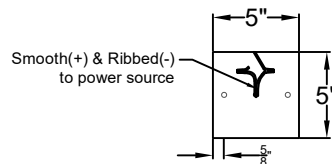

BELGIAN CAGE GRANDE

Quad Candelabra
Comes standard w/
6' of chain

Front View

Ceiling Mount

St. James
LIGHTING

SCALE: N.T.S. DRAFT: T. Herring
FILE: BELG APP'D: J. Ragan
JOB: X DATE: 4-20-2023

Lights are handcrafted.
Dimensions may vary by 1/4"