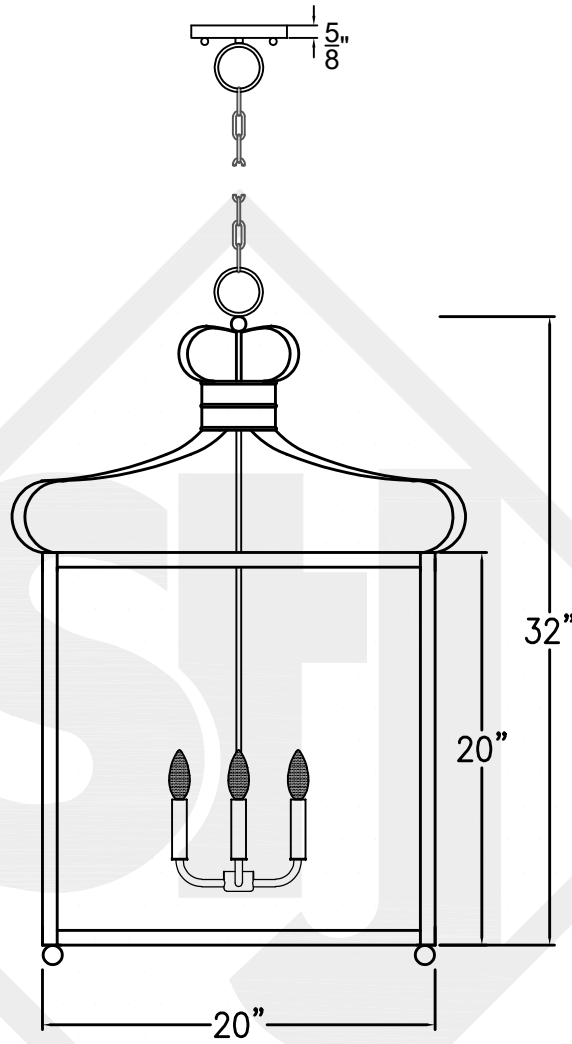

BELGIAN CAGE LARGE

Quad Candelabra
Comes standard w/
6' of chain

Front View

Ceiling Mount

St. James
LIGHTING

SCALE: N.T.S.	DRAFT: T. Herring
FILE: BELL	APP'D: J. Ragan
JOB: X	DATE: 4-20-2023

Lights are handcrafted.
Dimensions may vary by 1/4"

UL Certified
Candelabra- Max 60 Watt Bulb
Edison- Max 660 Watt Bulb