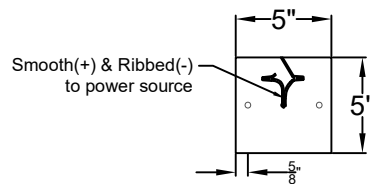

BELGIAN CAGE LARGE

Quad Candelabra
Comes standard w/
6' of chain

Front View

Ceiling Mount

St. James
LIGHTING

SCALE: N.T.S.	DRAFT: T. Herring
FILE: BELL	APP'D: J. Ragan
JOB: X	DATE: 4-20-2023

Lights are handcrafted.
Dimensions may vary by 1/4"