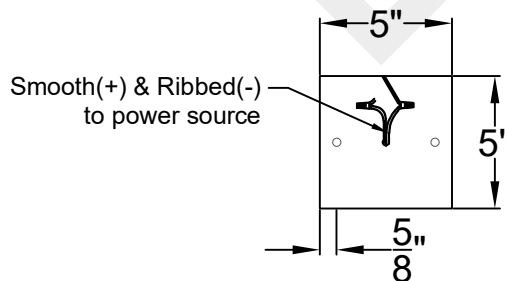

DALTON MEDIUM

Triple Candelabra
Comes standard w/ 6'
of chain

Front View

Ceiling Mount

St. James
LIGHTING

| | |
|---------------|----------------------|
| SCALE: N.T.S. | DRAFT: Y. McCullough |
| FILE: DALM | APP'D: J. Ragan |
| JOB: X | DATE: 1/2/24 |

Lights are handcrafted.
Dimensions may vary by 1/4"

UL Certified
Candelabra- Max 60 Watt Bulb
Edison- Max 660 Watt Bulb