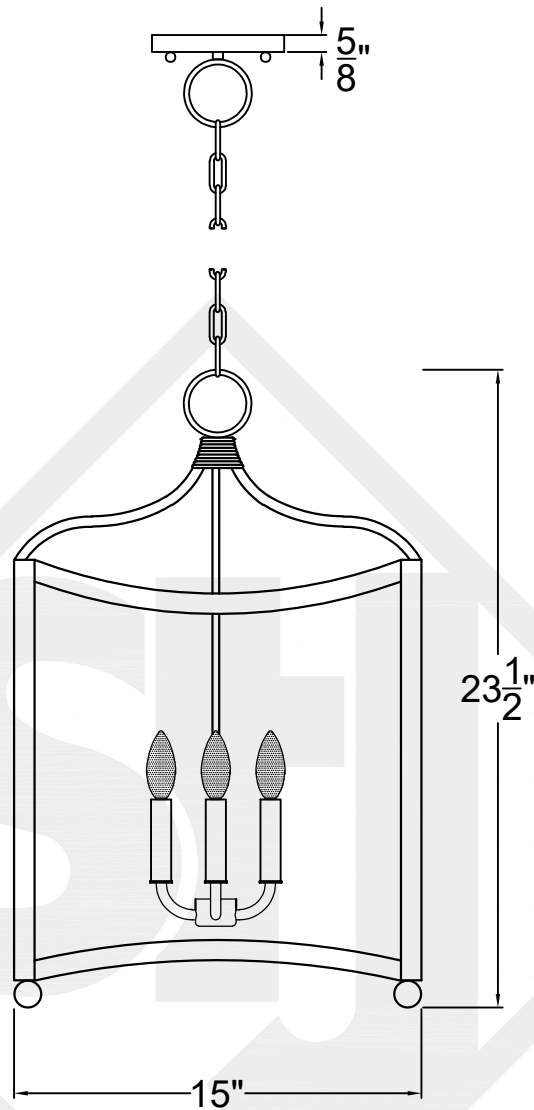

DALTON MEDIUM

Triple Candelabra
Comes standard w/ 6'
of chain

Front View

Ceiling Mount

St. James
LIGHTING

| | |
|---------------|----------------------|
| SCALE: N.T.S. | DRAFT: Y. McCullough |
| FILE: DALM | APP'D: J. Ragan |
| JOB: X | DATE: 1/2/24 |

Lights are handcrafted.
Dimensions may vary by 1/4"

UL Certified
Candelabra- Max 60 Watt Bulb
Edison- Max 660 Watt Bulb