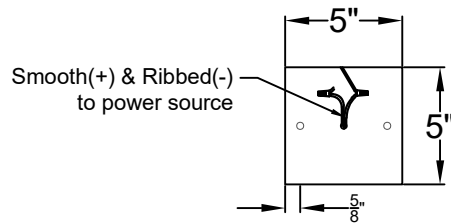

VERSAILLES SMALL

Triple Candelabra
Comes standard w/ 6'
of chain

Front View

Ceiling Mount

St. James
LIGHTING

SCALE: N.T.S.	DRAFT: T. Herring
FILE: VERS	APP'D: J. Ragan
JOB: X	DATE: 4-24-2023

Lights are handcrafted.
Dimensions may vary by 1/4"