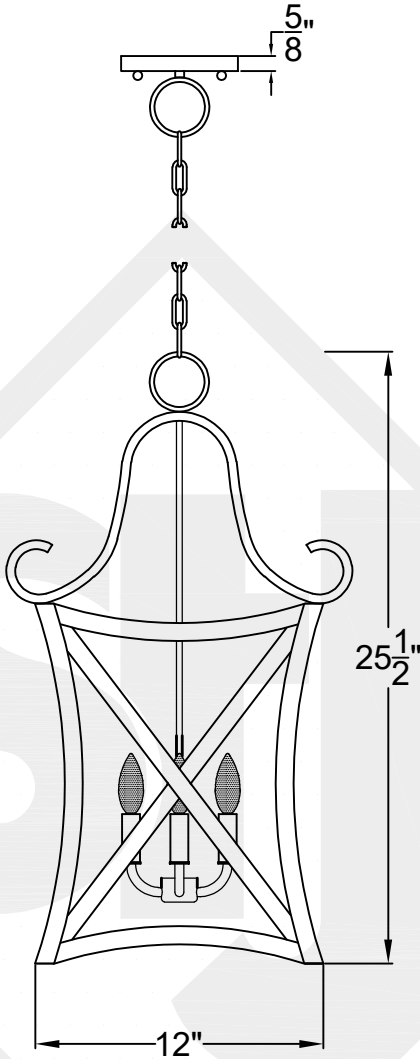

VERSAILLES SMALL

Triple Candelabra
Comes standard w/ 6'
of chain

Front View

Ceiling Mount

St. James
LIGHTING

SCALE: N.T.S.	DRAFT: T. Herring
FILE: VERS	APP'D: J. Ragan
JOB: X	DATE: 4-24-2023

Lights are handcrafted.
Dimensions may vary by 1/4"

UL Certified
Candelabra- Max 60 Watt Bulb
Edison- Max 660 Watt Bulb