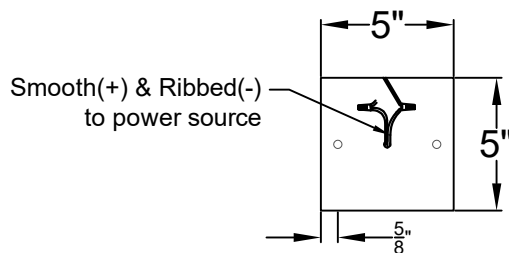

OLD SALT RUN SMALL

Triple Candelabra
Comes standard w/ 6'
of chain

Front View

Ceiling Mount

St. James
LIGHTING

SCALE: N.T.S.	DRAFT: Y. McCullough
FILE: OLDS	APP'D: J. Ragan
JOB: X	DATE: 12/19/23

Lights are handcrafted.
Dimensions may vary by 1/4"