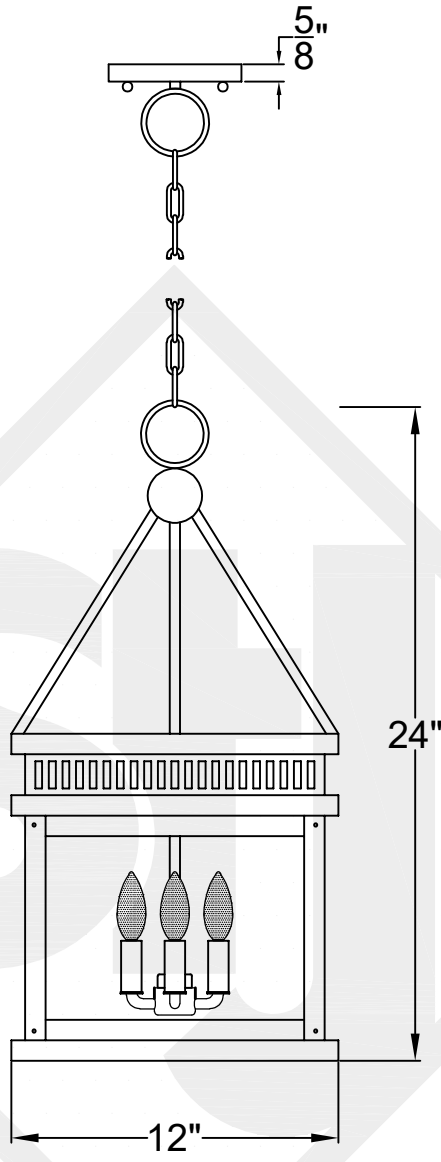

OLD SALT RUN SMALL

Triple Candelabra
Comes standard w/ 6'
of chain

Front View

Ceiling Mount

St. James
LIGHTING

SCALE: N.T.S.	DRAFT: Y. McCullough
FILE: OLDS	APP'D: J. Ragan
JOB: X	DATE: 12/19/23

Lights are handcrafted.
Dimensions may vary by 1/4"

UL Certified
Candelabra- Max 60 Watt Bulb
Edison- Max 660 Watt Bulb