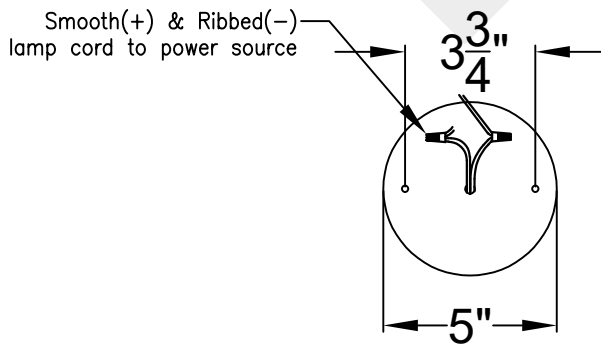

TEAR DROP MEDIUM

10 Lights
Comes standard w/ 6'
of chain

Front View

Ceiling Mount

St. James
LIGHTING

SCALE: N.T.S.	DRAFT: T. Herring
FILE: TEAM	APP'D: J. Ragan
JOB: X	DATE: 4-24-2023

Lights are handcrafted.
Dimensions may vary by 1/4"

UL Certified
Candelabra- Max 60 Watt Bulb
Edison- Max 660 Watt Bulb