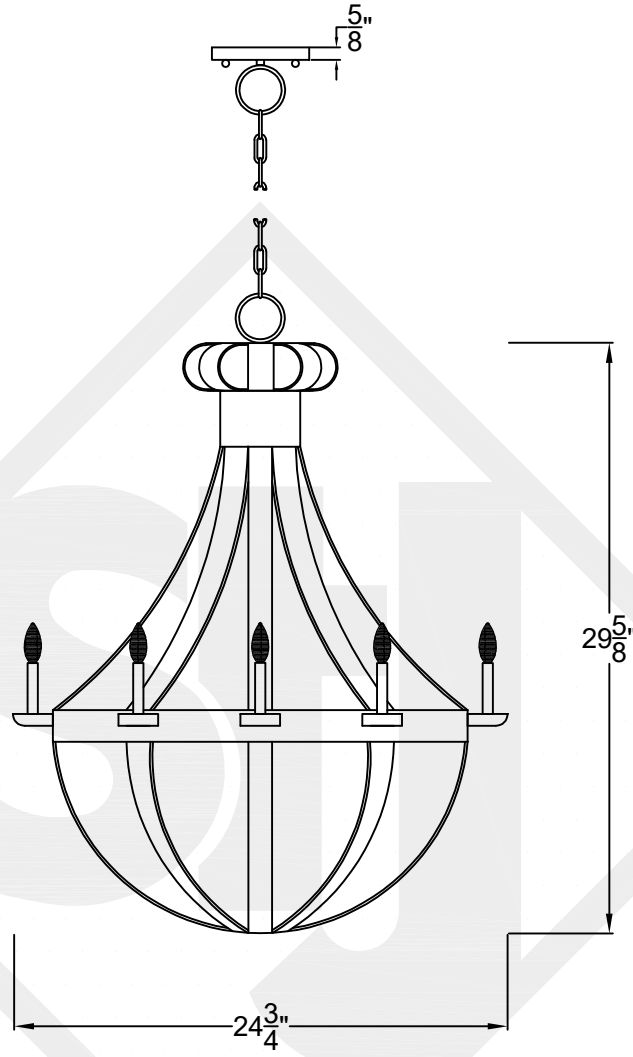

TEAR DROP MEDIUM

10 Lights
Comes standard w/ 6'
of chain

Front View

Ceiling Mount

St. James
LIGHTING

SCALE: N.T.S.	DRAFT: T. Herring
FILE: TEAM	APP'D: J. Ragan
JOB: X	DATE: 4-24-2023

Lights are handcrafted.
Dimensions may vary by 1/4"

UL Certified
Candelabra- Max 60 Watt Bulb
Edison- Max 660 Watt Bulb