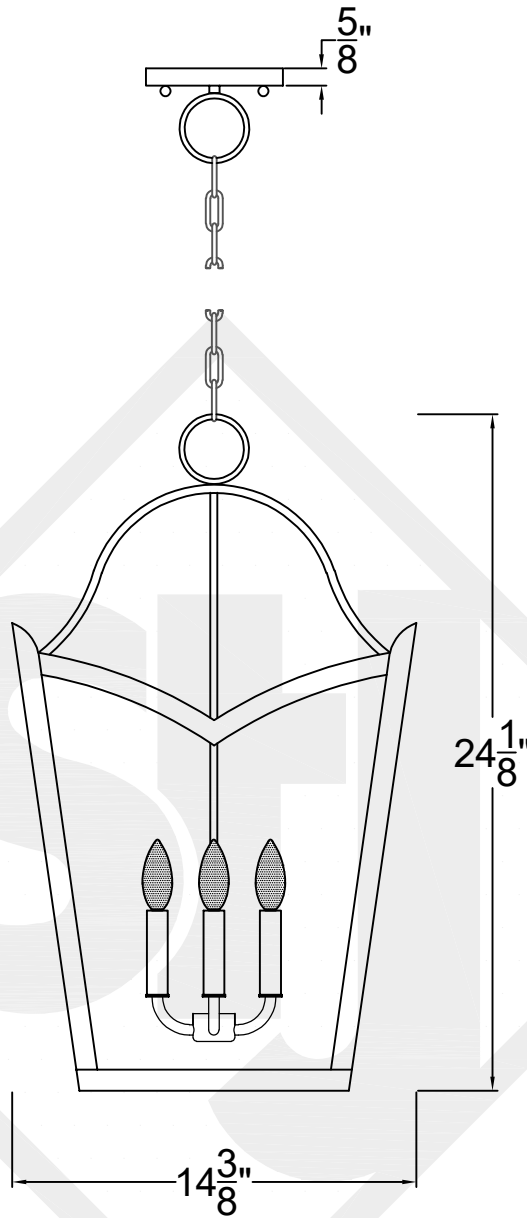

# NEEDHAM MEDIUM

Triple Candelabra  
Comes standard w/ 6'  
of chain

Front View

Ceiling Mount

St. James  
LIGHTING

SCALE: N.T.S.	DRAFT: T. Herring
FILE: NEEM	APP'D: J. Ragan
JOB: X	DATE: 4-24-2023

Lights are handcrafted.  
Dimensions may vary by 1/4"

UL Certified  
Candelabra- Max 60 Watt Bulb  
Edison- Max 660 Watt Bulb