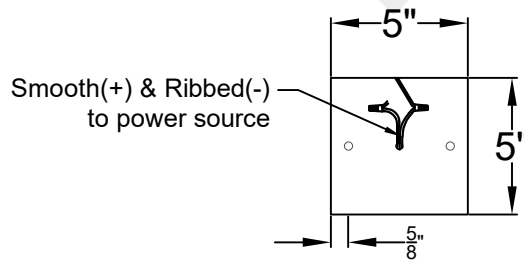

# NEEDHAM MEDIUM

Triple Candelabra  
Comes standard w/ 6'  
of chain

Front View

Ceiling Mount

St. James  
LIGHTING

SCALE: N.T.S.	DRAFT: T. Herring
FILE: NEEM	APP'D: J. Ragan
JOB: X	DATE: 4-24-2023

Lights are handcrafted.  
Dimensions may vary by 1/4"