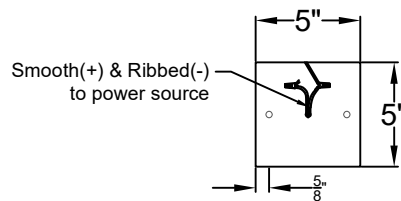

CAMDEN LARGE

Quad Candelabra
Comes standard w/
6' of chain

Front View

Ceiling Mount

St. James
LIGHTING

SCALE: N.T.S.	DRAFT: Y. McCullough
FILE: CAML	APP'D: J. Ragan
JOB: X	DATE: 12/18/23

Lights are handcrafted.
Dimensions may vary by 1/4"