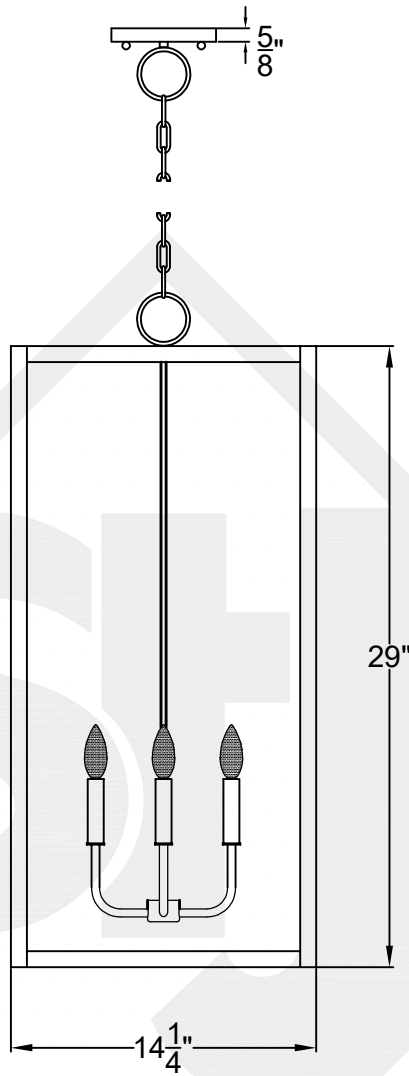

CAMDEN LARGE

Quad Candelabra
Comes standard w/
6' of chain

Front View

Ceiling Mount

St. James
LIGHTING

SCALE: N.T.S.	DRAFT: Y. McCullough
FILE: CAML	APP'D: J. Ragan
JOB: X	DATE: 12/18/23

Lights are handcrafted.
Dimensions may vary by 1/4"

UL Certified
Candelabra- Max 60 Watt Bulb
Edison- Max 660 Watt Bulb