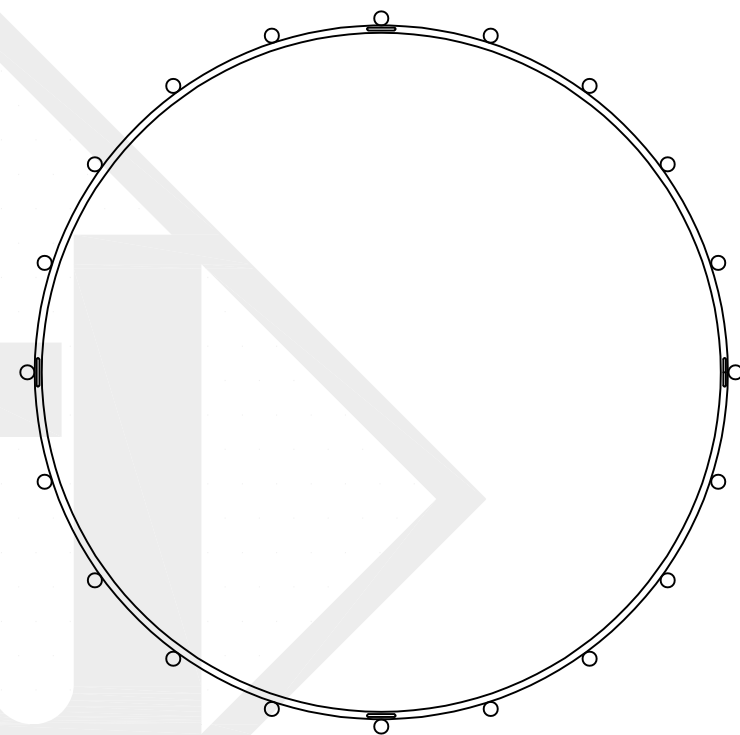

## SMALL

16 Light - Steel Fixture  
Comes standard w/ 6'  
of chain

Front View

Top View

Ceiling Mount

St. James  
LIGHTING

SCALE: N.T.S.	DRAFT: Y. McCullough
FILE: SULLS	APP'D: J. Ragan
JOB: X	DATE: 12/26/23

Lights are handcrafted.  
Dimensions may vary by 1/4"

UL Certified  
Candelabra- Max 60 Watt Bulb  
Edison- Max 660 Watt Bulb

# SULLIVAN SINGLE TIER MEDIUM

20 Light - Steel Fixture  
Comes standard w/ 6'  
of chain

Front View

Top View

Ceiling Mount

	<b>St. James LIGHTING</b>	
	SCALE: N.T.S.	DRAFT: Y. McCullough
	FILE: SULLS	APP'D: J. Ragan
JOB: X	DATE: 12/26/23	

## LARGE

28 Light - Steel Fixture  
Comes standard w/ 6'  
of chain

Front View

Top View

Ceiling Mount

St. James  
LIGHTING

SCALE: N.T.S.	DRAFT: Y. McCullough
FILE: SULLS	APP'D: J. Ragan
JOB: X	DATE: 12/26/23