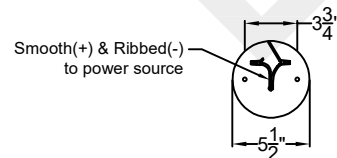

## LARGE

28 Light - Steel Fixture  
Comes standard w/ 6'  
of chain

Front View

Top View

Ceiling Mount

St. James  
LIGHTING

SCALE: N.T.S.	DRAFT: Y. McCullough
FILE: SULLS	APP'D: J. Ragan
JOB: X	DATE: 12/26/23

Lights are handcrafted.  
Dimensions may vary by 1/4"

UL Certified  
Candelabra- Max 60 Watt Bulb  
Edison- Max 660 Watt Bulb