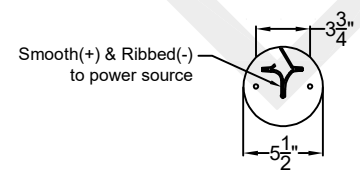

# SULLIVAN SINGLE TIER MEDIUM

20 Light - Steel Fixture  
Comes standard w/ 6'  
of chain

Front View

Top View

Ceiling Mount

	<b>St. James LIGHTING</b>	
	SCALE: N.T.S.	DRAFT: Y. McCullough
	FILE: SULLS	APP'D: J. Ragan
JOB: X	DATE: 12/26/23	

Lights are handcrafted.  
Dimensions may vary by 1/4"

UL Certified  
Candelabra- Max 60 Watt Bulb  
Edison- Max 660 Watt Bulb