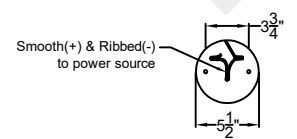

## LARGE

28 Light - Steel Fixture  
Comes standard w/ 6'  
of chain

Front View

Top View

Ceiling Mount

St. James  
LIGHTING

SCALE: N.T.S.	DRAFT: Y. McCullough
FILE: SULLS	APP'D: J. Ragan
JOB: X	DATE: 12/26/23

Lights are handcrafted.  
Dimensions may vary by 1/4"

UL Certified  
Candelabra- Max 60 Watt Bulb  
Edison- Max 660 Watt Bulb

# SULLIVAN SINGLE TIER GRANDE

36 light - Steel Fixture  
Comes standard w/ 6'  
of chain

Front View

Top View

Ceiling Mount

	<b>St. James LIGHTING</b>	
	SCALE: N.T.S.	DRAFT: Y. McCullough
	FILE: SULLS	APP'D: J. Ragan
JOB: X	DATE: 12/26/23	