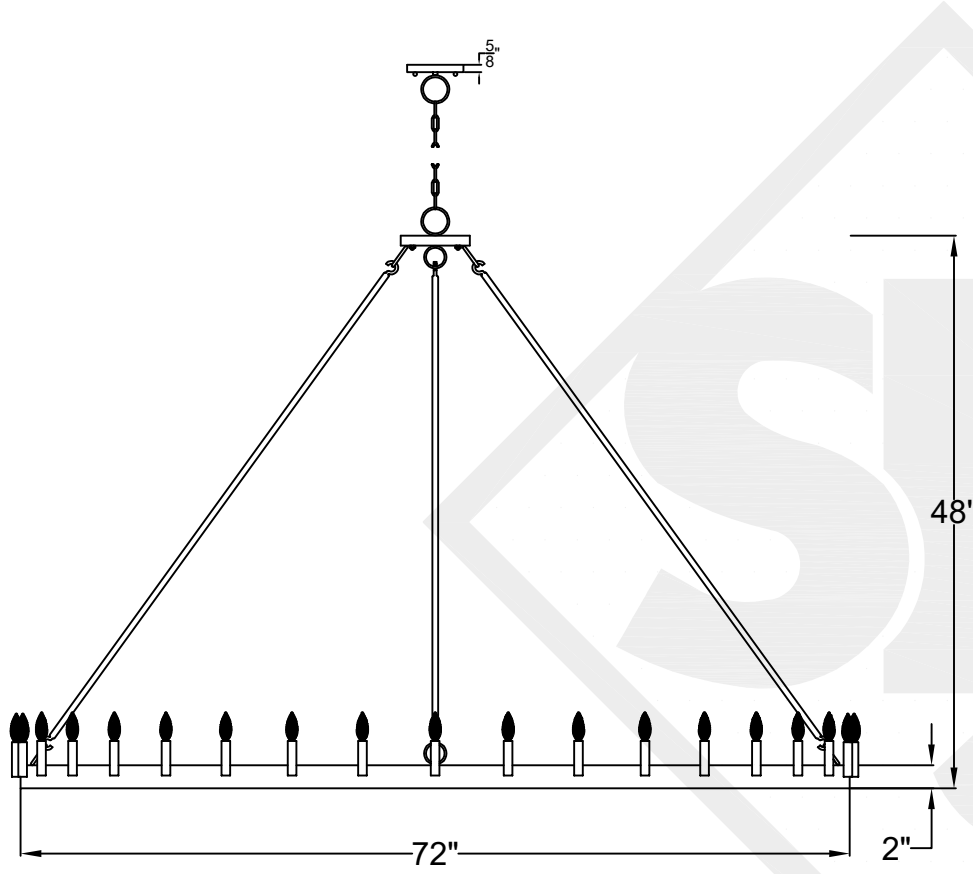

## SMALL

16 Light - Steel Fixture  
Comes standard w/ 6'  
of chain

Front View

Top View

Ceiling Mount

St. James  
LIGHTING

SCALE: N.T.S.	DRAFT: Y. McCullough
FILE: SULLS	APP'D: J. Ragan
JOB: X	DATE: 12/26/23

## LARGE

28 Light - Steel Fixture  
Comes standard w/ 6'  
of chain

Front View

Top View

Ceiling Mount

St. James  
LIGHTING

SCALE: N.T.S.	DRAFT: Y. McCullough
FILE: SULLS	APP'D: J. Ragan
JOB: X	DATE: 12/26/23

Lights are handcrafted.  
Dimensions may vary by 1/4"

UL Certified  
Candelabra- Max 60 Watt Bulb  
Edison- Max 660 Watt Bulb

# SULLIVAN SINGLE TIER GRANDE

36 light - Steel Fixture  
Comes standard w/ 6'  
of chain

Front View

Top View

Ceiling Mount

	<b>St. James LIGHTING</b>	
	SCALE: N.T.S.	DRAFT: Y. McCullough
	FILE: SULLS	APP'D: J. Ragan
JOB: X	DATE: 12/26/23	