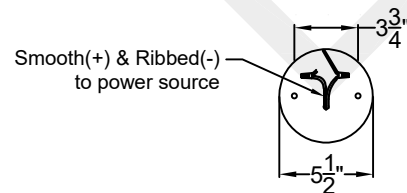

## SMALL

16 Light - Steel Fixture  
Comes standard w/ 6'  
of chain

Front View

Top View

Ceiling Mount

St. James  
LIGHTING

SCALE: N.T.S.	DRAFT: Y. McCullough
FILE: SULLS	APP'D: J. Ragan
JOB: X	DATE: 12/26/23

Lights are handcrafted.  
Dimensions may vary by 1/4"

UL Certified  
Candelabra- Max 60 Watt Bulb  
Edison- Max 660 Watt Bulb