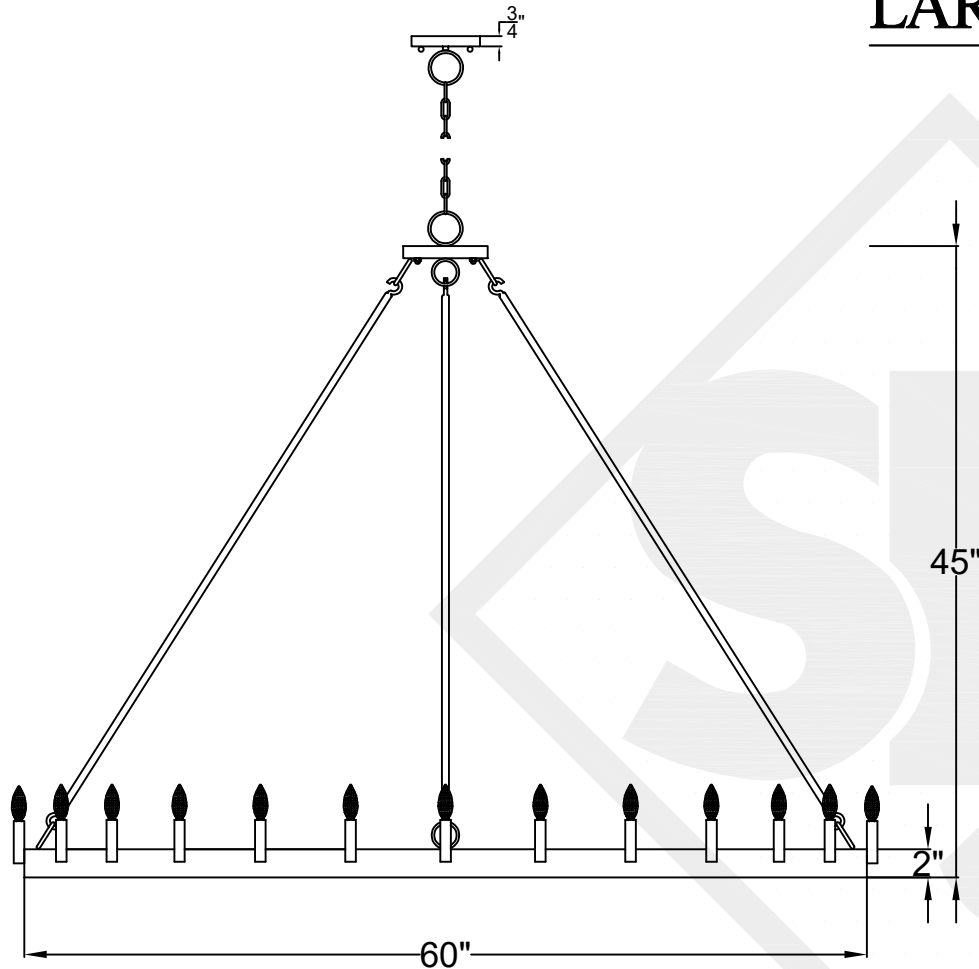

## SMALL

16 Light - Steel Fixture  
Comes standard w/ 6'  
of chain

Front View

Top View

Ceiling Mount

St. James  
LIGHTING

SCALE: N.T.S.	DRAFT: Y. McCullough
FILE: SULLS	APP'D: J. Ragan
JOB: X	DATE: 12/26/23

# SULLIVAN SINGLE TIER MEDIUM

20 Light - Steel Fixture  
Comes standard w/ 6'  
of chain

Front View

Top View

Ceiling Mount

	<b>St. James LIGHTING</b>	
	SCALE: N.T.S.	DRAFT: Y. McCullough
	FILE: SULLS	APP'D: J. Ragan
JOB: X	DATE: 12/26/23	

Lights are handcrafted.  
Dimensions may vary by 1/4"

UL Certified  
Candelabra- Max 60 Watt Bulb  
Edison- Max 660 Watt Bulb

## LARGE

28 Light - Steel Fixture  
Comes standard w/ 6'  
of chain

Front View

Top View

Ceiling Mount

St. James  
LIGHTING

SCALE: N.T.S.	DRAFT: Y. McCullough
FILE: SULLS	APP'D: J. Ragan
JOB: X	DATE: 12/26/23