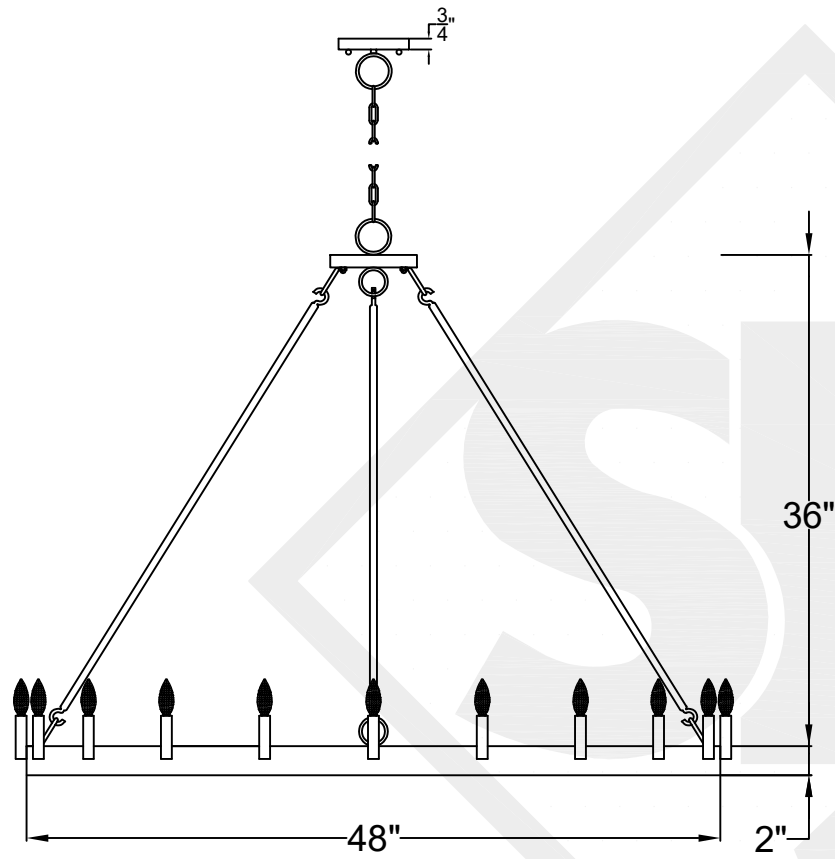

## SMALL

16 Light - Steel Fixture  
Comes standard w/ 6'  
of chain

Front View

Top View

Ceiling Mount

St. James  
LIGHTING

SCALE: N.T.S.	DRAFT: Y. McCullough
FILE: SULLS	APP'D: J. Ragan
JOB: X	DATE: 12/26/23

Lights are handcrafted.  
Dimensions may vary by 1/4"

UL Certified  
Candelabra- Max 60 Watt Bulb  
Edison- Max 660 Watt Bulb

# SULLIVAN SINGLE TIER MEDIUM

20 Light - Steel Fixture  
Comes standard w/ 6'  
of chain

Front View

Top View

Ceiling Mount

	<b>St. James LIGHTING</b>	
	SCALE: N.T.S.	DRAFT: Y. McCullough
	FILE: SULLS	APP'D: J. Ragan
JOB: X	DATE: 12/26/23	

## LARGE

28 Light - Steel Fixture  
Comes standard w/ 6'  
of chain

Front View

Top View

Ceiling Mount

St. James  
LIGHTING

SCALE: N.T.S.	DRAFT: Y. McCullough
FILE: SULLS	APP'D: J. Ragan
JOB: X	DATE: 12/26/23