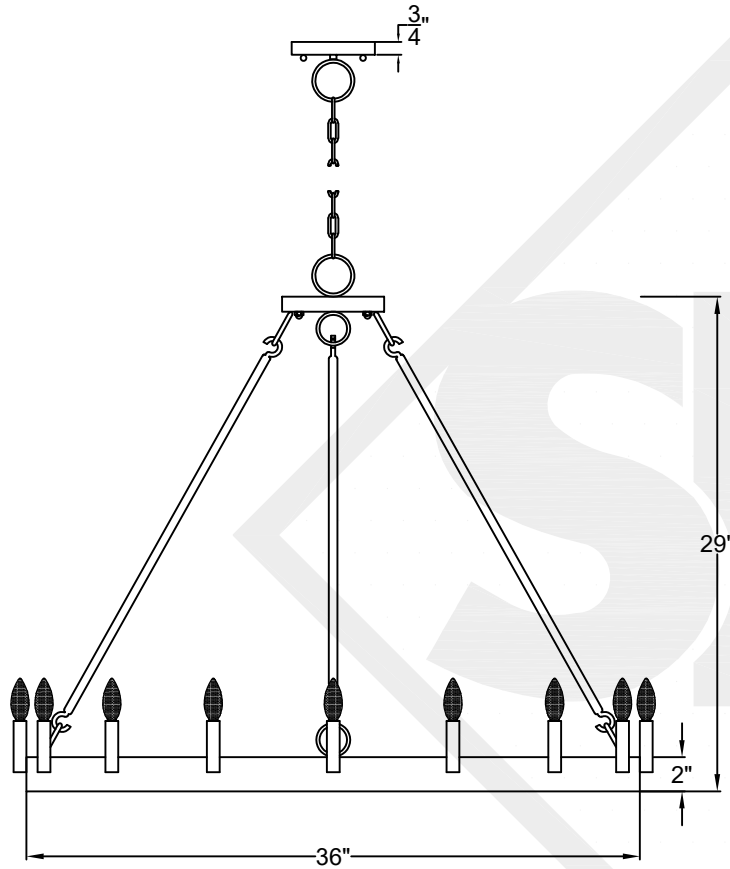

## SMALL

16 Light - Steel Fixture  
Comes standard w/ 6'  
of chain

Front View

Top View

Ceiling Mount

St. James  
LIGHTING

SCALE: N.T.S.	DRAFT: Y. McCullough
FILE: SULLS	APP'D: J. Ragan
JOB: X	DATE: 12/26/23

Lights are handcrafted.  
Dimensions may vary by 1/4"

UL Certified  
Candelabra- Max 60 Watt Bulb  
Edison- Max 660 Watt Bulb

# SULLIVAN SINGLE TIER MEDIUM

20 Light - Steel Fixture  
Comes standard w/ 6'  
of chain

Front View

Top View

Ceiling Mount

	<b>St. James LIGHTING</b>	
	SCALE: N.T.S.	DRAFT: Y. McCullough
	FILE: SULLS	APP'D: J. Ragan
JOB: X	DATE: 12/26/23	

## LARGE

28 Light - Steel Fixture  
Comes standard w/ 6'  
of chain

Front View

Top View

Ceiling Mount

St. James  
LIGHTING

SCALE: N.T.S.	DRAFT: Y. McCullough
FILE: SULLS	APP'D: J. Ragan
JOB: X	DATE: 12/26/23