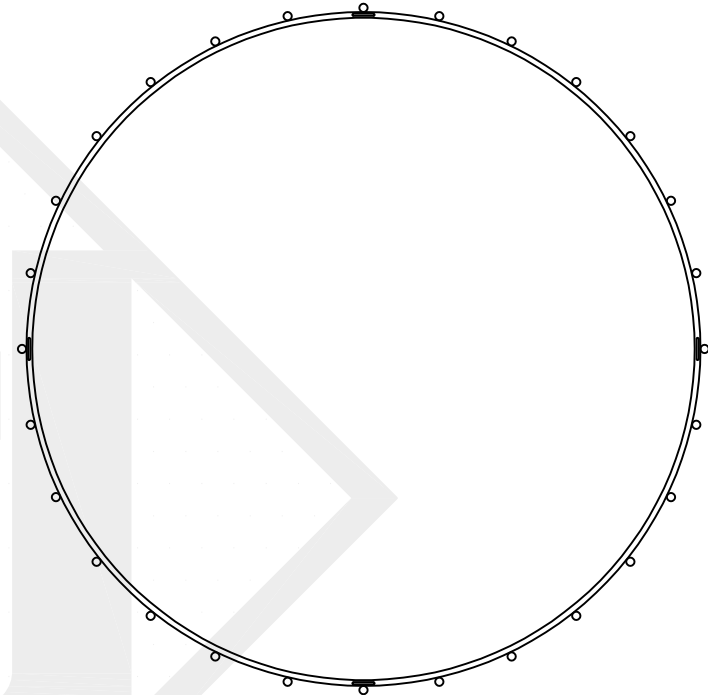

## SMALL

16 Light - Steel Fixture  
Comes standard w/ 6'  
of chain

Front View

Top View

Ceiling Mount

St. James  
LIGHTING

SCALE: N.T.S.	DRAFT: Y. McCullough
FILE: SULLS	APP'D: J. Ragan
JOB: X	DATE: 12/26/23

# SULLIVAN SINGLE TIER MEDIUM

20 Light - Steel Fixture  
Comes standard w/ 6'  
of chain

Front View

Top View

Ceiling Mount

	<b>St. James LIGHTING</b>	
	SCALE: N.T.S.	DRAFT: Y. McCullough
	FILE: SULLS	APP'D: J. Ragan
JOB: X	DATE: 12/26/23	

Lights are handcrafted.  
Dimensions may vary by 1/4"

UL Certified  
Candelabra- Max 60 Watt Bulb  
Edison- Max 660 Watt Bulb

## LARGE

28 Light - Steel Fixture  
Comes standard w/ 6'  
of chain

Front View

Top View

Ceiling Mount

St. James  
LIGHTING

SCALE: N.T.S.	DRAFT: Y. McCullough
FILE: SULLS	APP'D: J. Ragan
JOB: X	DATE: 12/26/23