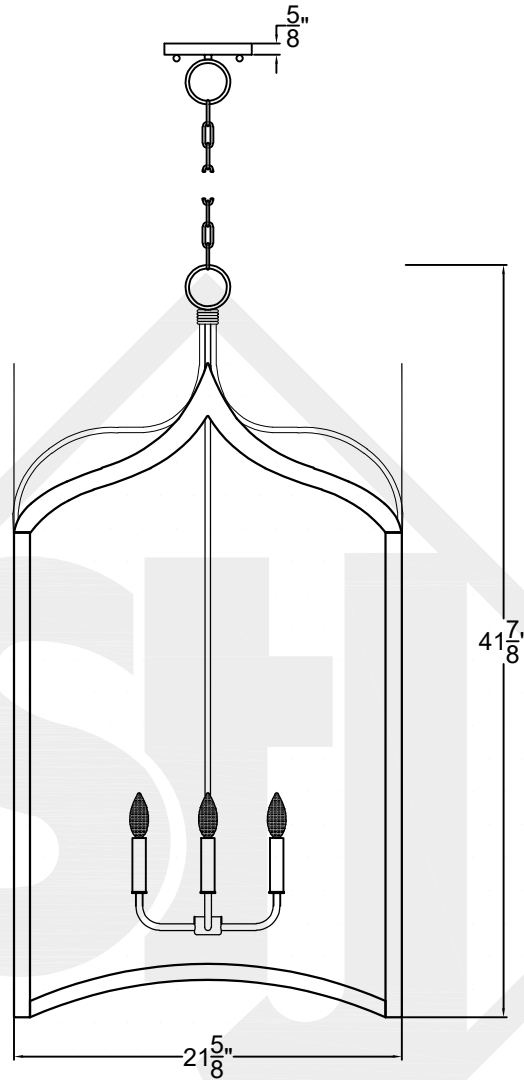

GOTHIC CAGE GRANDE

Quad Candelabra
Comes standard w/ 6'
of chain

Front View

Smooth(+) & Ribbed(-)
to power source

Ceiling Mount

St. James
LIGHTING

SCALE: N.T.S.	DRAFT: Y. McCullough
FILE: GOTL	APP'D: J. Ragan
JOB: X	DATE: 1/2/24

Lights are handcrafted.
Dimensions may vary by 1/4"

UL Certified
Candelabra- Max 60 Watt Bulb
Edison- Max 660 Watt Bulb