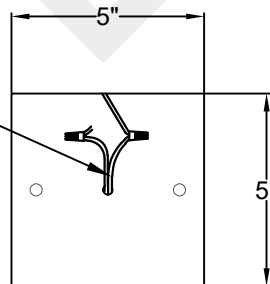

GOTHIC CAGE GRANDE

Quad Candelabra
Comes standard w/ 6'
of chain

Front View

Smooth(+) & Ribbed(-)
to power source

Ceiling Mount

St. James
LIGHTING

SCALE: N.T.S.	DRAFT: Y. McCullough
FILE: GOTL	APP'D: J. Ragan
JOB: X	DATE: 1/2/24

Lights are handcrafted.
Dimensions may vary by 1/4"

UL Certified
Candelabra- Max 60 Watt Bulb
Edison- Max 660 Watt Bulb