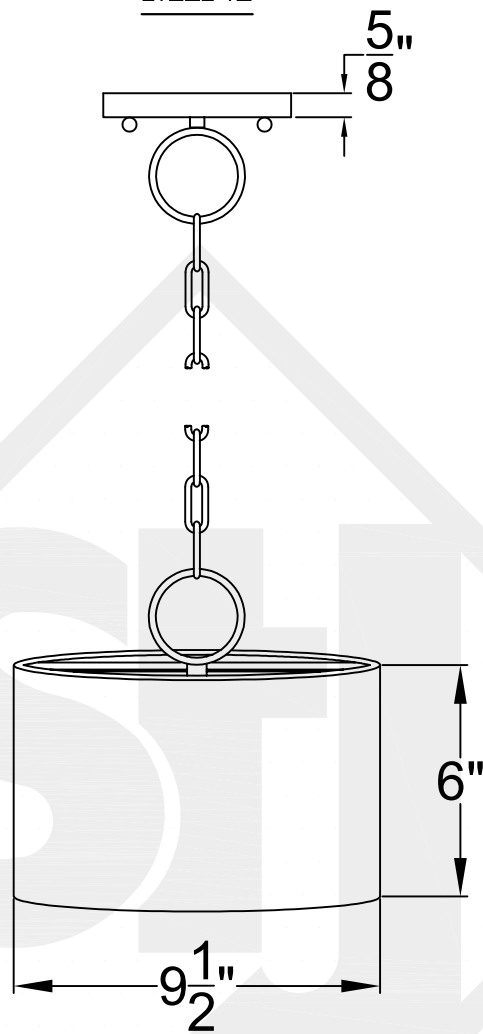

# ROUND COPPER DRUM MINI

Single Edison  
Comes standard w/ 6'  
of chain

Front View

Smooth(+) & Ribbed(-)  
lamp cord to power source

Ceiling Mount

St. James  
LIGHTING

SCALE: N.T.S.      DRAFT: T. Herring  
FILE: RCDMINI      APP'D: J. Ragan  
JOB: X      DATE: 4-24-2023

Lights are handcrafted.  
Dimensions may vary by 1/4"

UL Certified  
Candelabra- Max 60 Watt Bulb  
Edison- Max 660 Watt Bulb