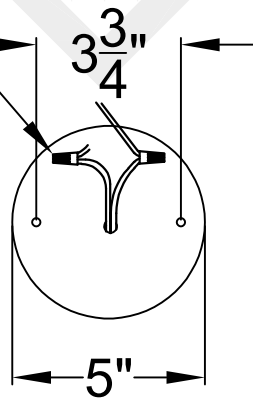

# ROUND COPPER DRUM MINI

Single Edison  
Comes standard w/ 6'  
of chain

Front View

Smooth(+) & Ribbed(-)  
lamp cord to power source

Ceiling Mount

St. James  
LIGHTING

SCALE: N.T.S.      DRAFT: T. Herring  
FILE: RCDMINI      APP'D: J. Ragan  
JOB: X      DATE: 4-24-2023

Lights are handcrafted.  
Dimensions may vary by 1/4"

UL Certified  
Candelabra- Max 60 Watt Bulb  
Edison- Max 660 Watt Bulb