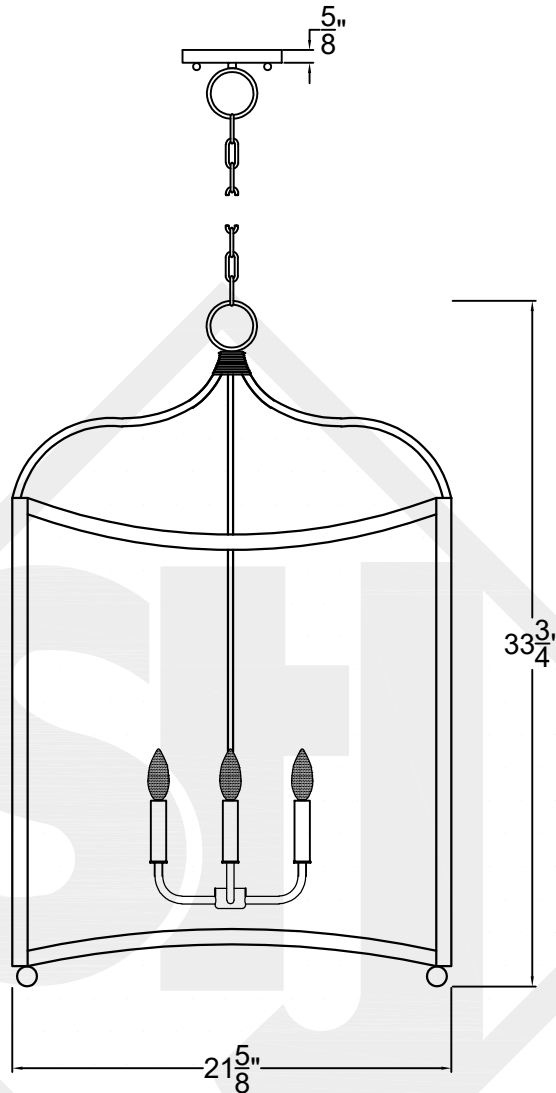

# DALTON GRANDE

Quad Candelabra

Comes standard w/ 6'  
of chain

Front View

Smooth(+) & Ribbed(-)  
to power source

Ceiling Mount

St. James  
LIGHTING

SCALE: N.T.S.	DRAFT: Y. McCullough
FILE: DALG	APP'D: J. Ragan
JOB: X	DATE: 1/2/24

Lights are handcrafted.  
Dimensions may vary by 1/4"

UL Certified  
Candelabra- Max 60 Watt Bulb  
Edison- Max 660 Watt Bulb