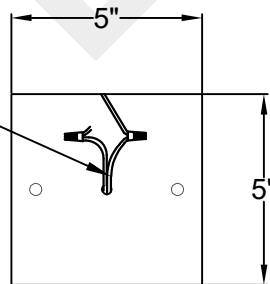

# DALTON GRANDE

Quad Candelabra

Comes standard w/ 6'  
of chain

Front View

Smooth(+) & Ribbed(-)  
to power source

Ceiling Mount

St. James  
LIGHTING

SCALE: N.T.S.	DRAFT: Y. McCullough
FILE: DALG	APP'D: J. Ragan
JOB: X	DATE: 1/2/24

Lights are handcrafted.  
Dimensions may vary by 1/4"

UL Certified  
Candelabra- Max 60 Watt Bulb  
Edison- Max 660 Watt Bulb