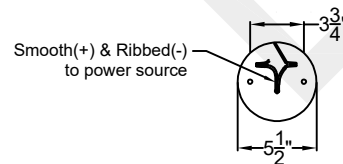

## SMALL

40 Light - Steel Fixture  
Comes standard w/ 6'  
of chain

Front View

Top View

Ceiling Mount

St. James  
LIGHTING

SCALE: N.T.S.	DRAFT: Y. McCullough
FILE: SULLS	APP'D: J. Ragan
JOB: X	DATE: 12/26/23

Lights are handcrafted.  
Dimensions may vary by 1/4"

UL Certified  
Candelabra- Max 60 Watt Bulb  
Edison- Max 660 Watt Bulb