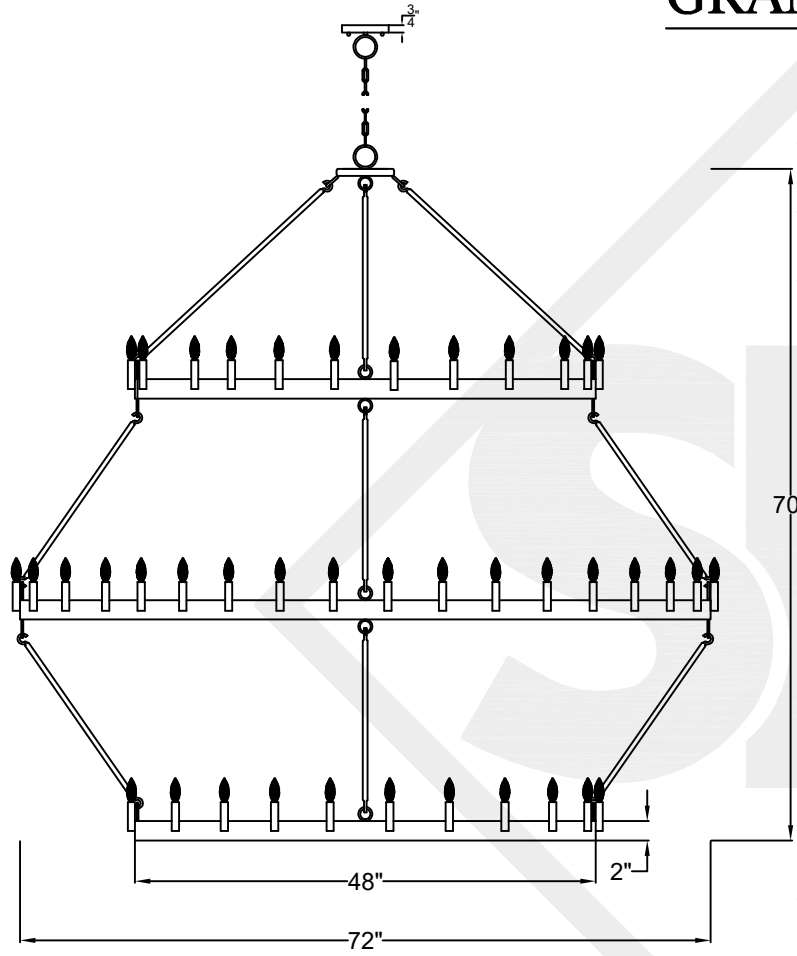

# SULLIVAN TRIPLE TIER MEDIUM

52 Light - Steel Fixture  
Comes standard w/ 6'  
of chain

Front View

Top View

Ceiling Mount

St. James  
LIGHTING

SCALE: N.T.S.	DRAFT: Y. McCullough
FILE: SULLS	APP'D: J. Ragan
JOB: X	DATE: 12/26/23

## LARGE

60 Light - Steel Fixture  
Comes standard w/ 6'  
of chain

Front View

Top View

Ceiling Mount

St. James  
LIGHTING

SCALE: N.T.S.	DRAFT: Y. McCullough
FILE: SULLS	APP'D: J. Ragan
JOB: X	DATE: 12/26/23

Lights are handcrafted.  
Dimensions may vary by 1/4"

UL Certified  
Candelabra- Max 60 Watt Bulb  
Edison- Max 660 Watt Bulb

# SULLIVAN TRIPLE TIER GRANDE

72 Light - Steel Fixture  
Comes standard w/ 6'  
of chain

Front View

Top View

Ceiling Mount

	<b>St. James LIGHTING</b>	
	SCALE: N.T.S.	DRAFT: Y. McCullough
	FILE: SULLS	APP'D: J. Ragan
	JOB: X	DATE: 12/26/23