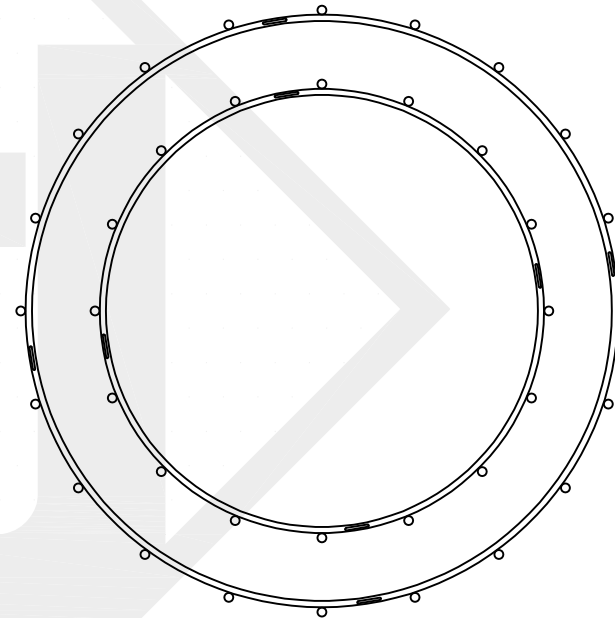

## SMALL

40 Light - Steel Fixture  
Comes standard w/ 6'  
of chain

Front View

Top View

Ceiling Mount

St. James  
LIGHTING

SCALE: N.T.S.	DRAFT: Y. McCullough
FILE: SULLS	APP'D: J. Ragan
JOB: X	DATE: 12/26/23

Lights are handcrafted.  
Dimensions may vary by 1/4"

UL Certified  
Candelabra- Max 60 Watt Bulb  
Edison- Max 660 Watt Bulb

# SULLIVAN TRIPLE TIER MEDIUM

52 Light - Steel Fixture  
Comes standard w/ 6'  
of chain

Front View

Top View

Ceiling Mount

St. James  
LIGHTING

SCALE: N.T.S.	DRAFT: Y. McCullough
FILE: SULLS	APP'D: J. Ragan
JOB: X	DATE: 12/26/23