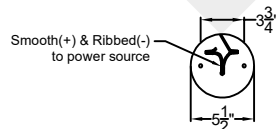

## LARGE

60 Light - Steel Fixture  
Comes standard w/ 6'  
of chain

Front View

Top View

Ceiling Mount

St. James  
LIGHTING

SCALE: N.T.S.	DRAFT: Y. McCullough
FILE: SULLS	APP'D: J. Ragan
JOB: X	DATE: 12/26/23

Lights are handcrafted.  
Dimensions may vary by 1/4"

UL Certified  
Candelabra- Max 60 Watt Bulb  
Edison- Max 660 Watt Bulb