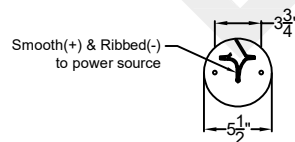

## SMALL

40 Light - Steel Fixture  
Comes standard w/ 6'  
of chain

Front View

Top View

Ceiling Mount

St. James  
LIGHTING

SCALE: N.T.S.	DRAFT: Y. McCullough
FILE: SULLS	APP'D: J. Ragan
JOB: X	DATE: 12/26/23

# SULLIVAN TRIPLE TIER MEDIUM

52 Light - Steel Fixture  
Comes standard w/ 6'  
of chain

Front View

Top View

Ceiling Mount

St. James  
LIGHTING

SCALE: N.T.S.	DRAFT: Y. McCullough
FILE: SULLS	APP'D: J. Ragan
JOB: X	DATE: 12/26/23

Lights are handcrafted.  
Dimensions may vary by 1/4"

UL Certified  
Candelabra- Max 60 Watt Bulb  
Edison- Max 660 Watt Bulb