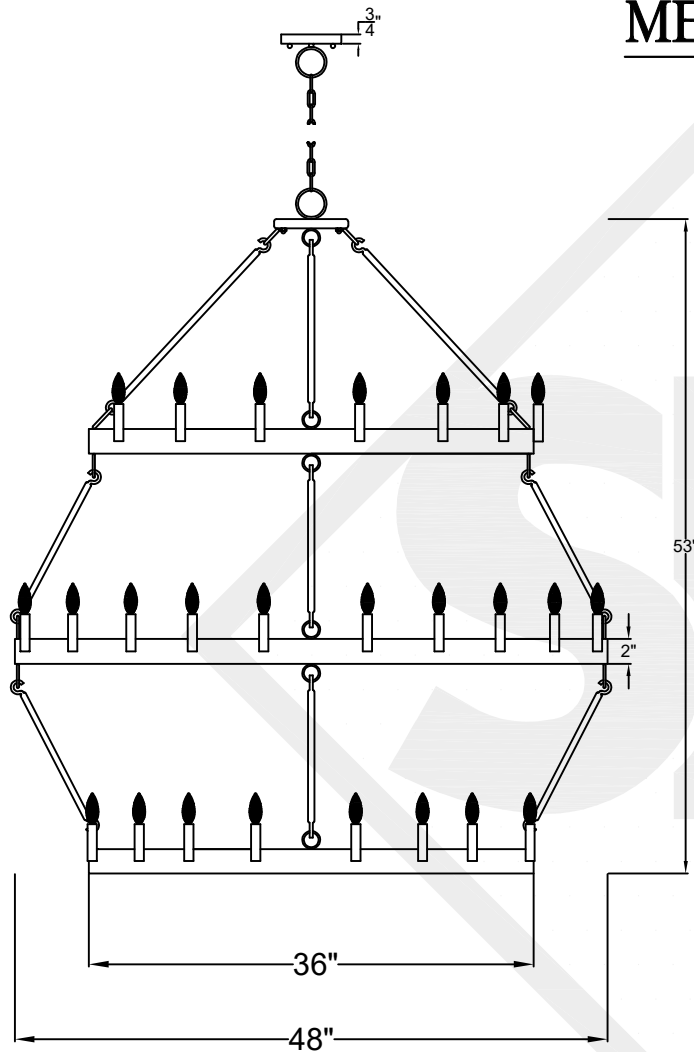

## SMALL

40 Light - Steel Fixture  
Comes standard w/ 6'  
of chain

Front View

Top View

Ceiling Mount

St. James  
LIGHTING

SCALE: N.T.S.	DRAFT: Y. McCullough
FILE: SULLS	APP'D: J. Ragan
JOB: X	DATE: 12/26/23

Lights are handcrafted.  
Dimensions may vary by 1/4"

UL Certified  
Candelabra- Max 60 Watt Bulb  
Edison- Max 660 Watt Bulb

# SULLIVAN TRIPLE TIER MEDIUM

52 Light - Steel Fixture  
Comes standard w/ 6'  
of chain

Front View

Top View

Ceiling Mount

St. James  
LIGHTING

SCALE: N.T.S.	DRAFT: Y. McCullough
FILE: SULLS	APP'D: J. Ragan
JOB: X	DATE: 12/26/23

## LARGE

60 Light - Steel Fixture  
Comes standard w/ 6'  
of chain

Front View

Top View

Ceiling Mount

St. James  
LIGHTING

SCALE: N.T.S.	DRAFT: Y. McCullough
FILE: SULLS	APP'D: J. Ragan
JOB: X	DATE: 12/26/23