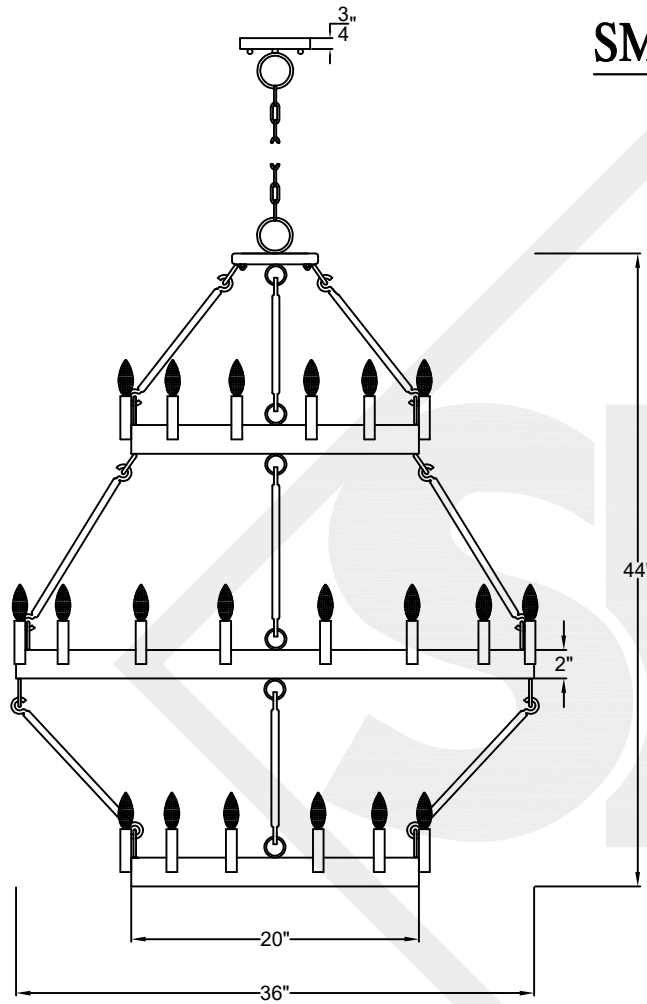

## SMALL

40 Light - Steel Fixture  
Comes standard w/ 6'  
of chain

Front View

Top View

Ceiling Mount

St. James  
LIGHTING

SCALE: N.T.S.	DRAFT: Y. McCullough
FILE: SULLS	APP'D: J. Ragan
JOB: X	DATE: 12/26/23

Lights are handcrafted.  
Dimensions may vary by 1/4"

UL Certified  
Candelabra- Max 60 Watt Bulb  
Edison- Max 660 Watt Bulb

# SULLIVAN TRIPLE TIER MEDIUM

52 Light - Steel Fixture  
Comes standard w/ 6'  
of chain

Front View

Top View

Ceiling Mount

St. James  
LIGHTING

SCALE: N.T.S.	DRAFT: Y. McCullough
FILE: SULLS	APP'D: J. Ragan
JOB: X	DATE: 12/26/23

## LARGE

60 Light - Steel Fixture  
Comes standard w/ 6'  
of chain

Front View

Top View

Ceiling Mount

St. James  
LIGHTING

SCALE: N.T.S.	DRAFT: Y. McCullough
FILE: SULLS	APP'D: J. Ragan
JOB: X	DATE: 12/26/23