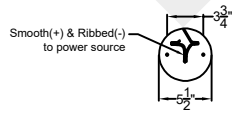

# SULLIVAN TRIPLE TIER GRANDE

72 Light - Steel Fixture  
Comes standard w/ 6'  
of chain

Front View

Top View

Ceiling Mount

	<b>St. James LIGHTING</b>	
	SCALE: N.T.S.	DRAFT: Y. McCullough
	FILE: SULLS	APP'D: J. Ragan
	JOB: X	DATE: 12/26/23