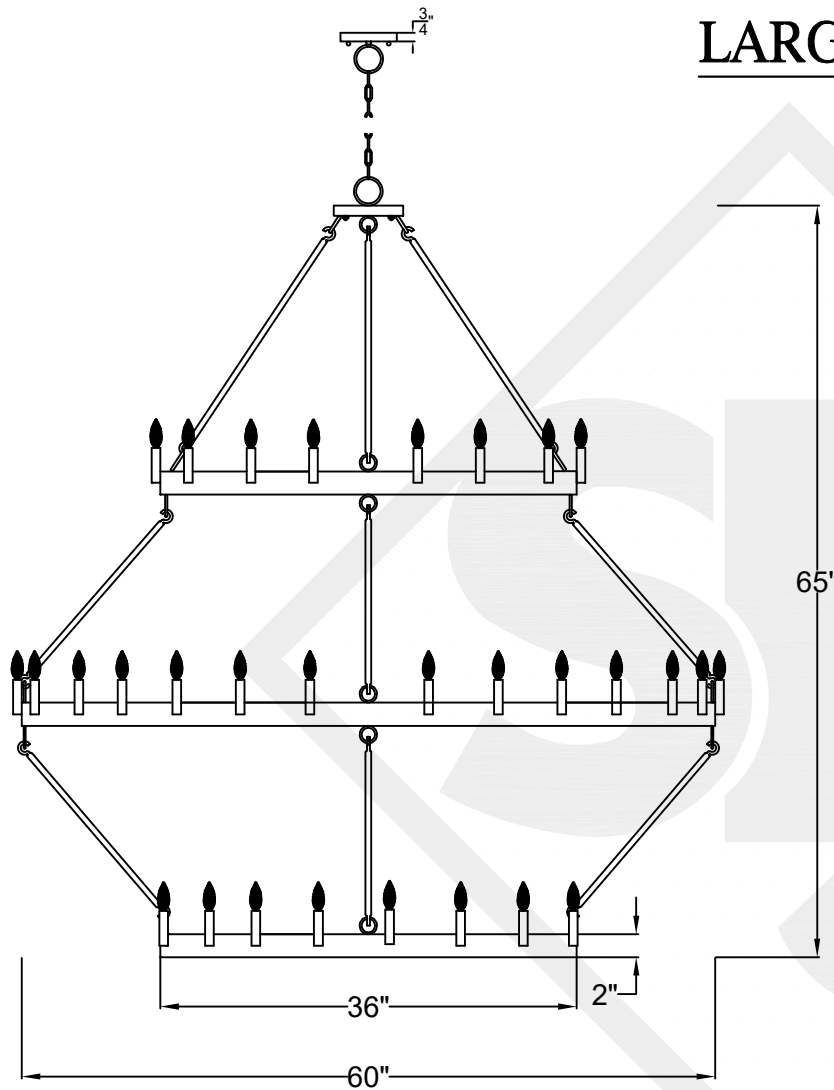

## SMALL

40 Light - Steel Fixture  
Comes standard w/ 6'  
of chain

Front View

Top View

Ceiling Mount

St. James  
LIGHTING

SCALE: N.T.S.	DRAFT: Y. McCullough
FILE: SULLS	APP'D: J. Ragan
JOB: X	DATE: 12/26/23

# SULLIVAN TRIPLE TIER MEDIUM

52 Light - Steel Fixture  
Comes standard w/ 6'  
of chain

Front View

Top View

Ceiling Mount

St. James  
LIGHTING

SCALE: N.T.S.	DRAFT: Y. McCullough
FILE: SULLS	APP'D: J. Ragan
JOB: X	DATE: 12/26/23

Lights are handcrafted.  
Dimensions may vary by 1/4"

UL Certified  
Candelabra- Max 60 Watt Bulb  
Edison- Max 660 Watt Bulb

## LARGE

60 Light - Steel Fixture  
Comes standard w/ 6'  
of chain

Front View

Top View

Ceiling Mount

St. James  
LIGHTING

SCALE: N.T.S.	DRAFT: Y. McCullough
FILE: SULLS	APP'D: J. Ragan
JOB: X	DATE: 12/26/23