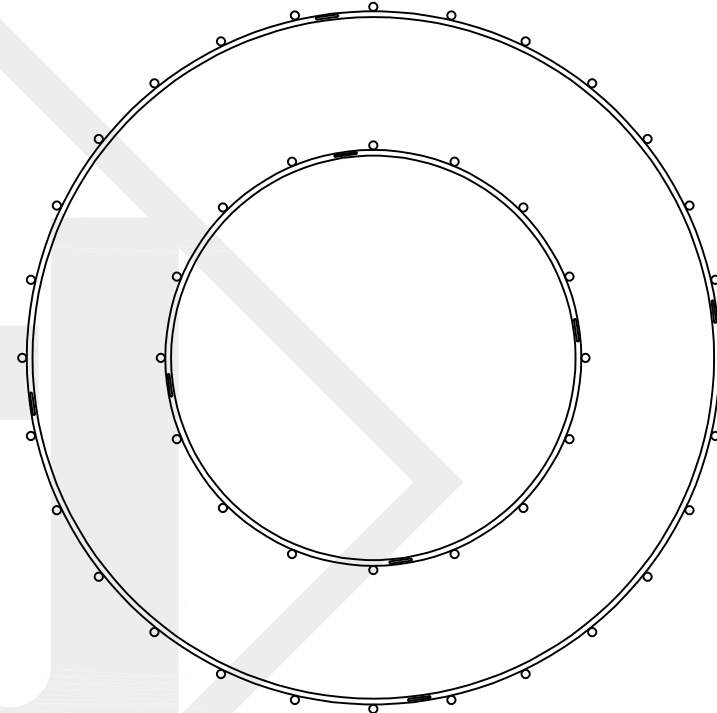

## SMALL

40 Light - Steel Fixture  
Comes standard w/ 6'  
of chain

Front View

Top View

Ceiling Mount

St. James  
LIGHTING

SCALE: N.T.S.	DRAFT: Y. McCullough
FILE: SULLS	APP'D: J. Ragan
JOB: X	DATE: 12/26/23

# SULLIVAN TRIPLE TIER MEDIUM

52 Light - Steel Fixture  
Comes standard w/ 6'  
of chain

Front View

Top View

Ceiling Mount

St. James  
LIGHTING

SCALE: N.T.S.	DRAFT: Y. McCullough
FILE: SULLS	APP'D: J. Ragan
JOB: X	DATE: 12/26/23

Lights are handcrafted.  
Dimensions may vary by 1/4"

UL Certified  
Candelabra- Max 60 Watt Bulb  
Edison- Max 660 Watt Bulb

## LARGE

60 Light - Steel Fixture  
Comes standard w/ 6'  
of chain

Front View

Top View

Ceiling Mount

St. James  
LIGHTING

SCALE: N.T.S.	DRAFT: Y. McCullough
FILE: SULLS	APP'D: J. Ragan
JOB: X	DATE: 12/26/23