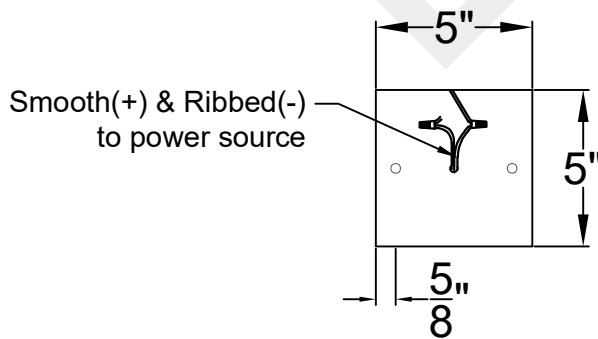

ABILENE MEDIUM

Triple Candelabra
Comes with Antique Glass

Comes standard
w/ 6' of chain

Front View

Ceiling Mount

St. James
LIGHTING

SCALE: N.T.S.	DRAFT: Y. McCullough
FILE: ABIM	APP'D: J. Ragan
JOB: X	DATE: 12/26/23

Lights are handcrafted.
Dimensions may vary by 1/4"

UL Certified
Candelabra- Max 60 Watt Bulb
Edison- Max 660 Watt Bulb