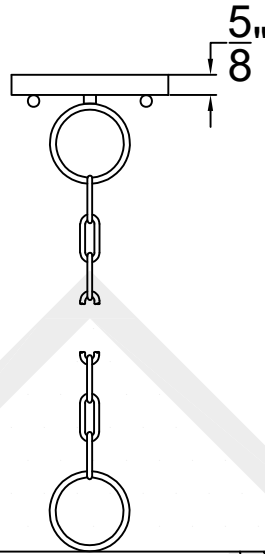

ABILENE MEDIUM

Triple Candelabra
Comes with Antique Glass

Comes standard
w/ 6' of chain

Front View

Ceiling Mount

St. James
LIGHTING

SCALE: N.T.S.	DRAFT: Y. McCullough
FILE: ABIM	APP'D: J. Ragan
JOB: X	DATE: 12/26/23

Lights are handcrafted.
Dimensions may vary by 1/4"

UL Certified
Candelabra- Max 60 Watt Bulb
Edison- Max 660 Watt Bulb