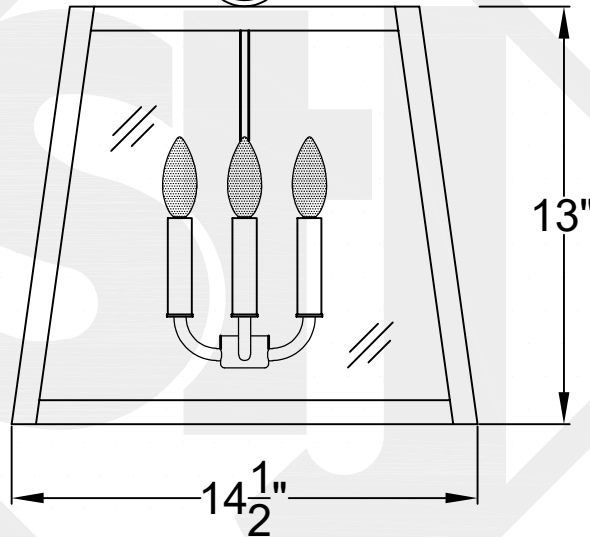

ABILENE MEDIUM

Triple Candelabra
Comes with Antique Glass

Comes standard
w/ 6' of chain

Front View

Ceiling Mount

St. James
LIGHTING

SCALE: N.T.S.	DRAFT: Y. McCullough
FILE: ABIM	APP'D: J. Ragan
JOB: X	DATE: 12/26/23

Lights are handcrafted.
Dimensions may vary by 1/4"

UL Certified
Candelabra- Max 60 Watt Bulb
Edison- Max 660 Watt Bulb