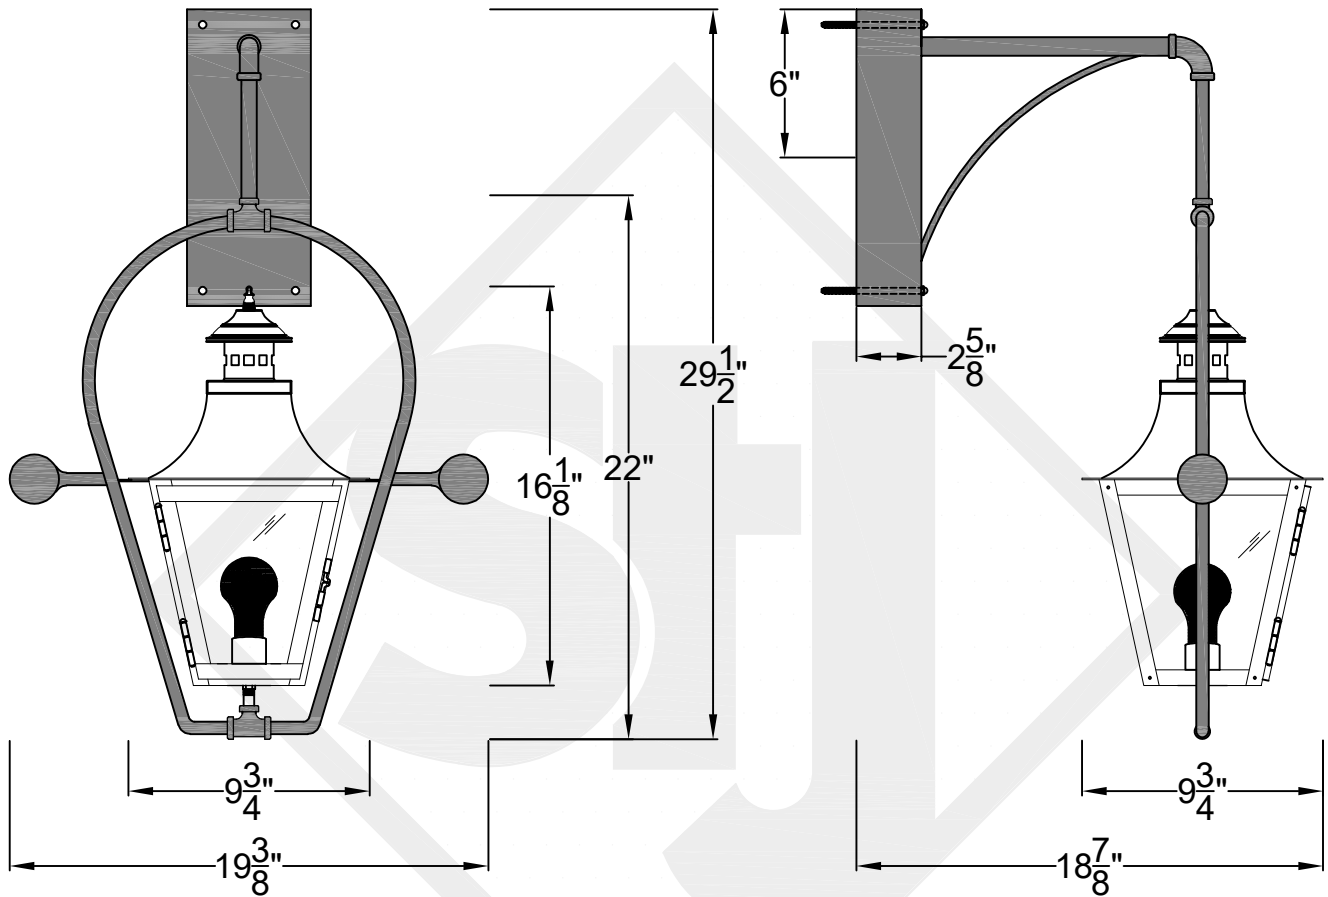

MONTROSE MINI WALL MOUNT FULL YOKE

Shortest Height 25 ³/₄"

Front View

Side View

Backplate

St. James
LIGHTING

SCALE: N.T.S.	DRAFT: T. Herring
FILE: MONMINI	APP'D: J. Ragan
JOB: X	DATE: 8-18-2023

Lights are handcrafted.
Dimensions may vary by 1/4"

Mini not Available in Gas

UL Certified
Candelabra- Max 60 Watt Bulb
Edison- Max 660 Watt Bulb

MONTROSE SMALL WALL MOUNT FULL YOKE

Front View

Side View

Backplate

St. James
LIGHTING

SCALE: N.T.S.	DRAFT: Y. McCullough
FILE: MONS	APP'D: J. Ragan
JOB: X	DATE: 11/20/23

Lights are handcrafted.
Dimensions may vary by 1/4"

B.T.U. Rating
Natural Gas: 2730 B.T.U.
Propane: 2080 B.T.U.

MONTROSE MEDIUM WALL MOUNT FULL YOKE

Shortest Height 36 $\frac{1}{2}$ "

Front View

Side View

Backplate

MONTROSE LARGE WALL MOUNT FULL YOKE

Shortest Height $40\frac{3}{4}$ "

Front View

Side View

Backplate

**St. James
LIGHTING**

SCALE: N.T.S.	DRAFT: T. Herring
FILE: MONL	APP'D: J. Ragan
JOB: X	DATE: 3-3-2023

Lights are handcrafted.
Dimensions may vary by $1/4$ "