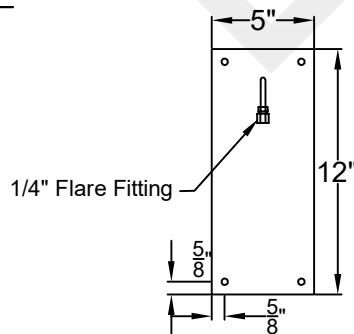

MONTROSE LARGE WALL MOUNT FULL YOKE

Shortest Height $40\frac{3}{4}$ "

Front View

Side View

Backplate

**St. James
LIGHTING**

SCALE: N.T.S.	DRAFT: T. Herring
FILE: MONL	APP'D: J. Ragan
JOB: X	DATE: 3-3-2023

Lights are handcrafted.
Dimensions may vary by $1/4$ "

B.T.U. Rating
Natural Gas: 2730 B.T.U.
Propane: 2080 B.T.U.

MONTROSE GRANDE WALL MOUNT FULL YOKE

Shortest Height 43 $\frac{1}{4}$ "

Front View

Side View

Backplate

St. James
LIGHTING

SCALE: N.T.S.	DRAFT: Y. McCullough
FILE: MONG	APP'D: J. Ragan
JOB: X	DATE: 11/20/23

Lights are handcrafted.
Dimensions may vary by 1/4"

B.T.U. Rating
Natural Gas: 5460 B.T.U.
Propane: 4160 B.T.U.