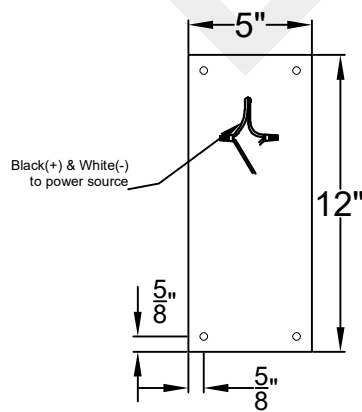

MONTROSE MINI WALL MOUNT FULL YOKE

Shortest Height 25 ³/₄"

Front View

Side View

Backplate

St. James
LIGHTING

SCALE: N.T.S.	DRAFT: T. Herring
FILE: MONMINI	APP'D: J. Ragan
JOB: X	DATE: 8-18-2023

Lights are handcrafted.
Dimensions may vary by 1/4"

Mini not Available in Gas

UL Certified
Candelabra- Max 60 Watt Bulb
Edison- Max 660 Watt Bulb

MONTROSE SMALL WALL MOUNT FULL YOKE

Front View

Side View

Backplate

St. James
LIGHTING

SCALE: N.T.S.	DRAFT: Y. McCullough
FILE: MONS	APP'D: J. Ragan
JOB: X	DATE: 11/20/23

Lights are handcrafted.
Dimensions may vary by 1/4"

B.T.U. Rating
Natural Gas: 2730 B.T.U.
Propane: 2080 B.T.U.

MONTROSE MEDIUM WALL MOUNT FULL YOKE

Shortest Height 36 $\frac{1}{2}$ "

Front View

Side View

Backplate

MONTROSE LARGE WALL MOUNT FULL YOKE

Shortest Height $40\frac{3}{4}$ "

Front View

Side View

Backplate

**St. James
LIGHTING**

SCALE: N.T.S.	DRAFT: T. Herring
FILE: MONL	APP'D: J. Ragan
JOB: X	DATE: 3-3-2023

Lights are handcrafted.
Dimensions may vary by $1/4$ "