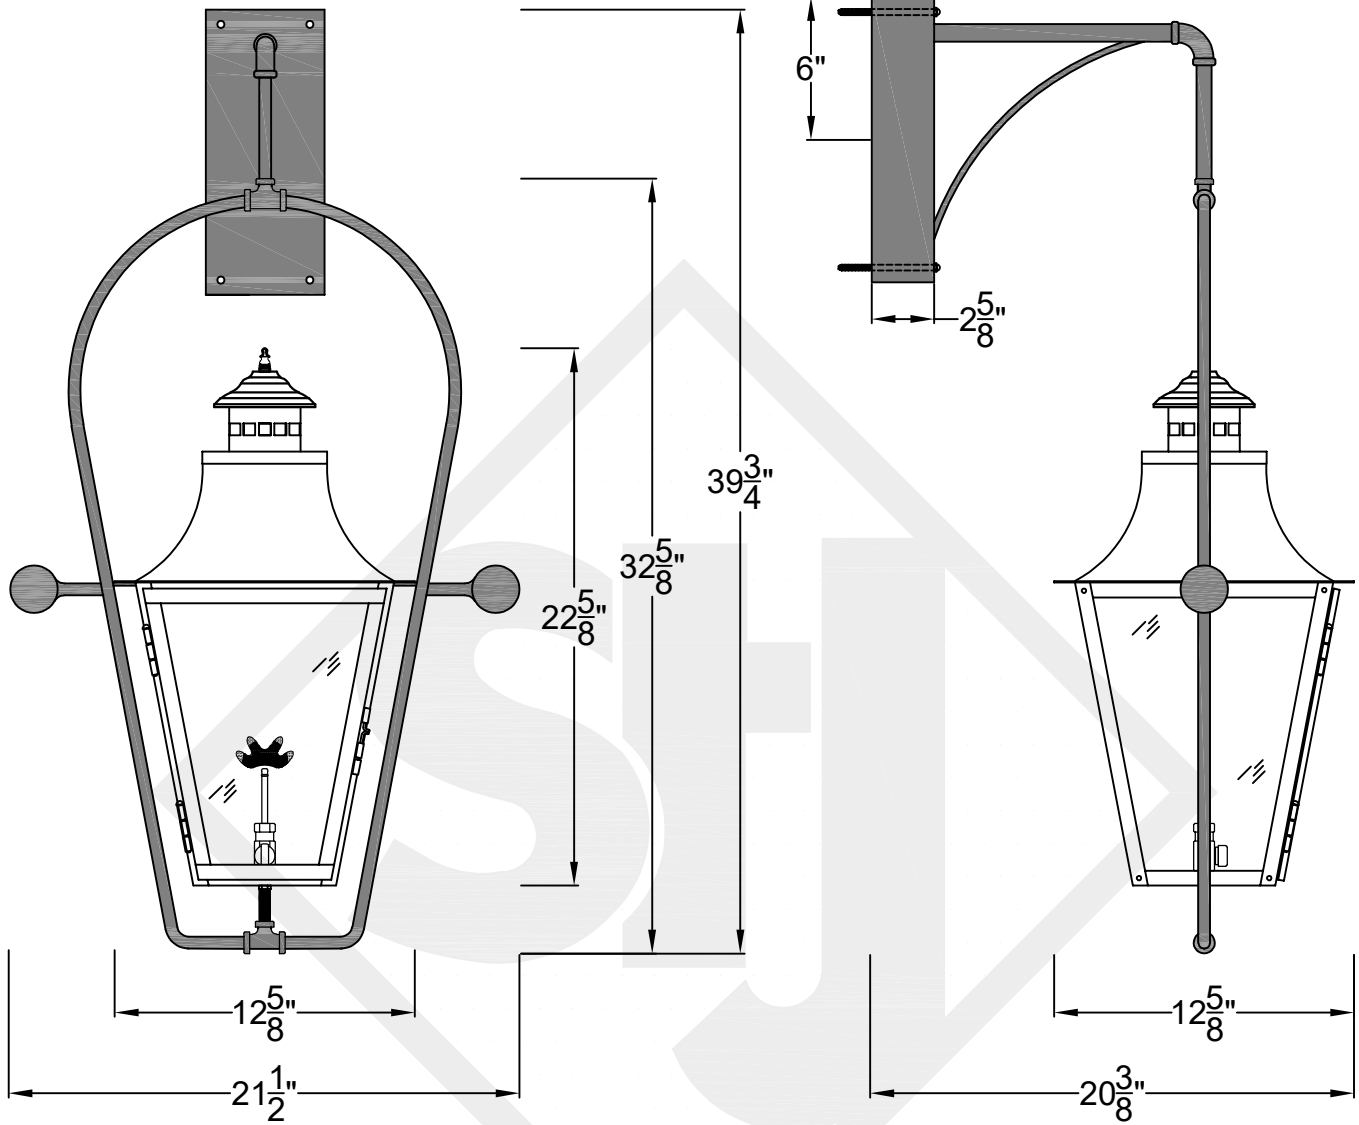

MONTROSE MINI WALL MOUNT FULL YOKE

Shortest Height 25 ³/₄"

Front View

Side View

Backplate

St. James
LIGHTING

SCALE: N.T.S.	DRAFT: T. Herring
FILE: MONMINI	APP'D: J. Ragan
JOB: X	DATE: 8-18-2023

Lights are handcrafted.
Dimensions may vary by 1/4"

Mini not Available in Gas

UL Certified
Candelabra- Max 60 Watt Bulb
Edison- Max 660 Watt Bulb

MONTROSE SMALL WALL MOUNT FULL YOKE

Front View

Side View

Backplate

St. James
LIGHTING

SCALE: N.T.S.	DRAFT: Y. McCullough
FILE: MONS	APP'D: J. Ragan
JOB: X	DATE: 11/20/23

Lights are handcrafted.
Dimensions may vary by 1/4"

B.T.U. Rating
Natural Gas: 2730 B.T.U.
Propane: 2080 B.T.U.

MONTROSE MEDIUM WALL MOUNT FULL YOKE

Shortest Height 36 $\frac{1}{2}$ "

Front View

Side View

Backplate

MONTROSE LARGE WALL MOUNT FULL YOKE

Shortest Height $40\frac{3}{4}$ "

Front View

Side View

Backplate

**St. James
LIGHTING**

SCALE: N.T.S.	DRAFT: T. Herring
FILE: MONL	APP'D: J. Ragan
JOB: X	DATE: 3-3-2023

Lights are handcrafted.
Dimensions may vary by $1/4$ "