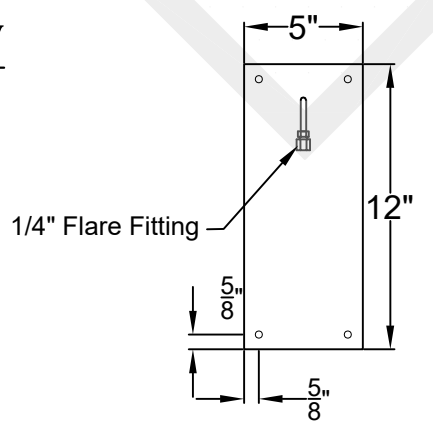

MONTROSE MINI WALL MOUNT FULL YOKE

Shortest Height 25 ³/₄"

Front View

Side View

Backplate

St. James
LIGHTING

SCALE: N.T.S.	DRAFT: T. Herring
FILE: MONMINI	APP'D: J. Ragan
JOB: X	DATE: 8-18-2023

Lights are handcrafted.
Dimensions may vary by 1/4"

Lights are handcrafted.
Dimensions may vary by 1/4"

B.T.U. Rating
Natural Gas: 2730 B.T.U.
Propane: 2080 B.T.U.

MONTROSE MEDIUM WALL MOUNT FULL YOKE

Shortest Height 36 $\frac{1}{2}$ "

Front View

Side View

Backplate

 St. James LIGHTING	
SCALE: N.T.S.	DRAFT: Y. McCullough
FILE: MONM	APP'D: J. Ragan
JOB: X	DATE: 11/20/23

Lights are handcrafted.
Dimensions may vary by 1/4"

B.T.U. Rating
Natural Gas: 2730 B.T.U.
Propane: 2080 B.T.U.

MONTROSE LARGE WALL MOUNT FULL YOKE

Shortest Height $40\frac{3}{4}$ "

Front View

Side View

Backplate

**St. James
LIGHTING**

SCALE: N.T.S.	DRAFT: T. Herring
FILE: MONL	APP'D: J. Ragan
JOB: X	DATE: 3-3-2023

Lights are handcrafted.
Dimensions may vary by $1/4$ "