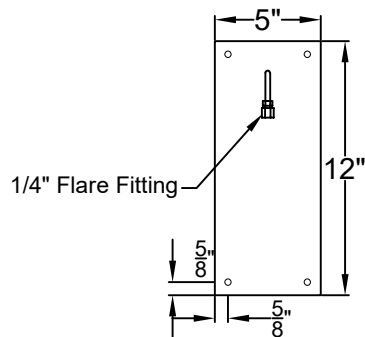

 St. James LIGHTING	
SCALE: N.T.S.	DRAFT: Y. McCullough
FILE: MONM	APP'D: J. Ragan
JOB: X	DATE: 11/20/23

Lights are handcrafted.
Dimensions may vary by 1/4"

B.T.U. Rating
Natural Gas: 2730 B.T.U.
Propane: 2080 B.T.U.

MONTROSE LARGE WALL MOUNT FULL YOKE

Shortest Height $40\frac{3}{4}$ "

Front View

Side View

Backplate

**St. James
LIGHTING**

SCALE: N.T.S.	DRAFT: T. Herring
FILE: MONL	APP'D: J. Ragan
JOB: X	DATE: 3-3-2023

Lights are handcrafted.
Dimensions may vary by $1/4$ "