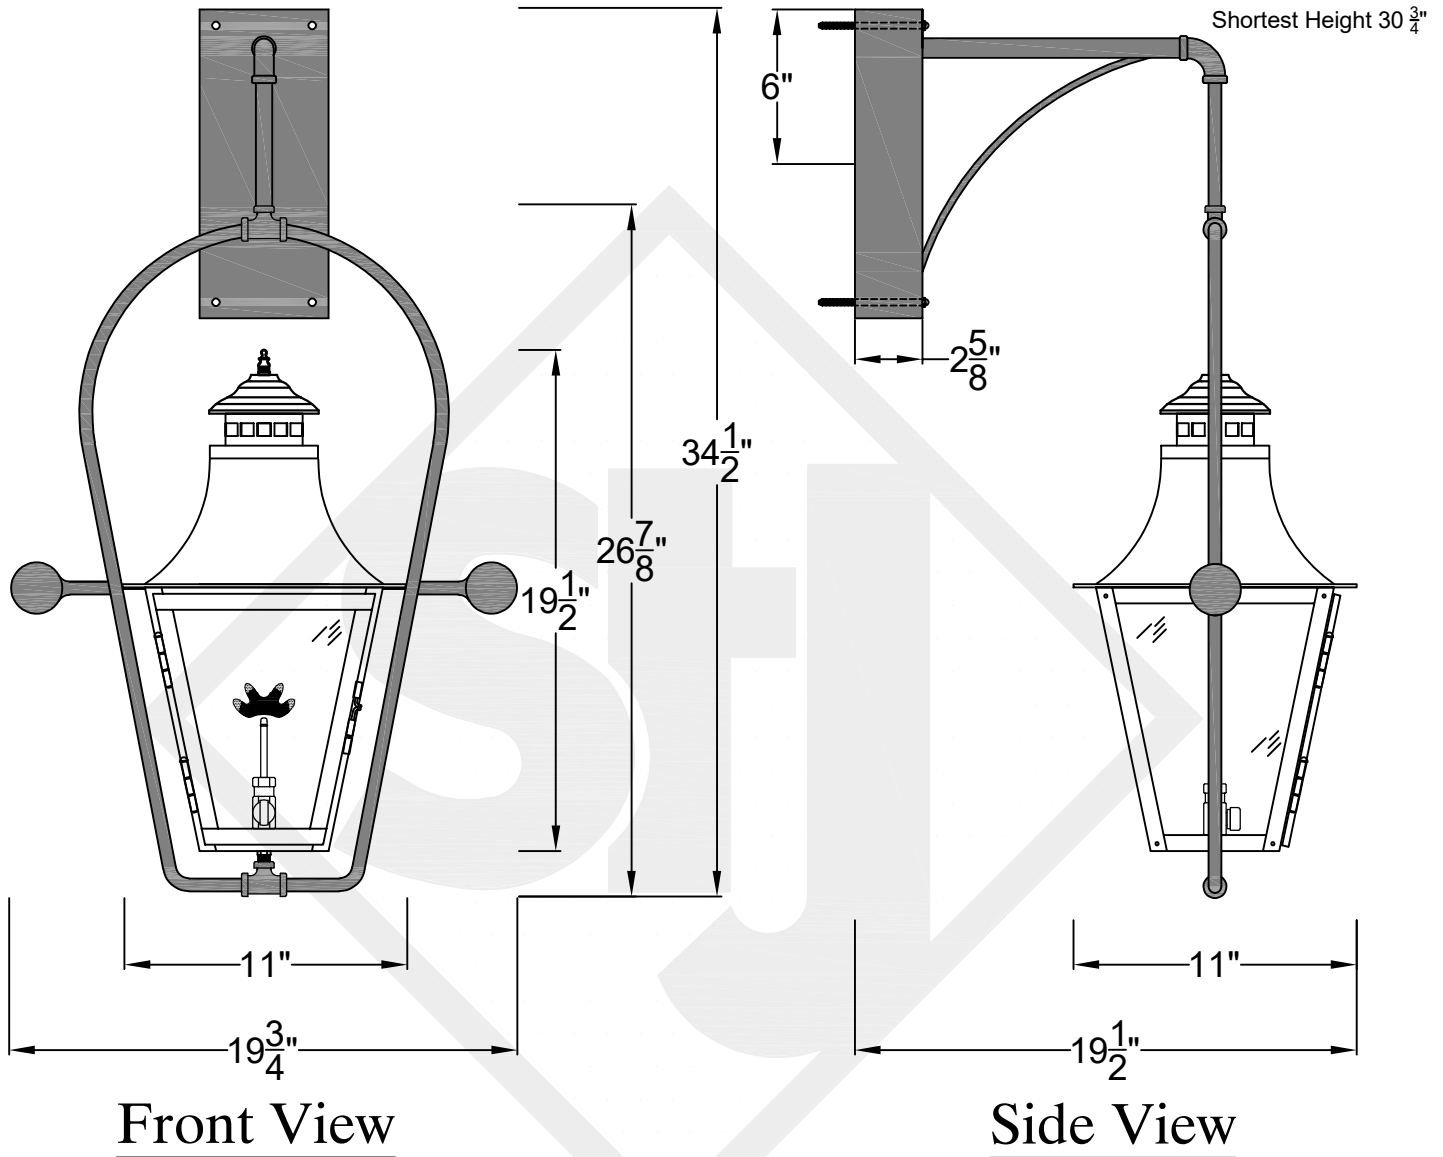

MONTROSE MINI WALL MOUNT FULL YOKE

Shortest Height 25 ³/₄"

Front View

Side View

Backplate

St. James
LIGHTING

SCALE: N.T.S.	DRAFT: T. Herring
FILE: MONMINI	APP'D: J. Ragan
JOB: X	DATE: 8-18-2023

Lights are handcrafted.
Dimensions may vary by 1/4"

Mini not Available in Gas

UL Certified
Candelabra- Max 60 Watt Bulb
Edison- Max 660 Watt Bulb

MONTROSE SMALL WALL MOUNT FULL YOKE

Front View

Side View

Backplate

St. James
LIGHTING

SCALE: N.T.S.	DRAFT: Y. McCullough
FILE: MONS	APP'D: J. Ragan
JOB: X	DATE: 11/20/23

Lights are handcrafted.
Dimensions may vary by 1/4"

B.T.U. Rating
Natural Gas: 2730 B.T.U.
Propane: 2080 B.T.U.

MONTROSE MEDIUM WALL MOUNT FULL YOKE

Shortest Height 36 $\frac{1}{2}$ "

Front View

Side View

Backplate

MONTROSE LARGE WALL MOUNT FULL YOKE

Shortest Height $40\frac{3}{4}$ "

Front View

Side View

Backplate

**St. James
LIGHTING**

SCALE: N.T.S.	DRAFT: T. Herring
FILE: MONL	APP'D: J. Ragan
JOB: X	DATE: 3-3-2023

Lights are handcrafted.
Dimensions may vary by $1/4$ "