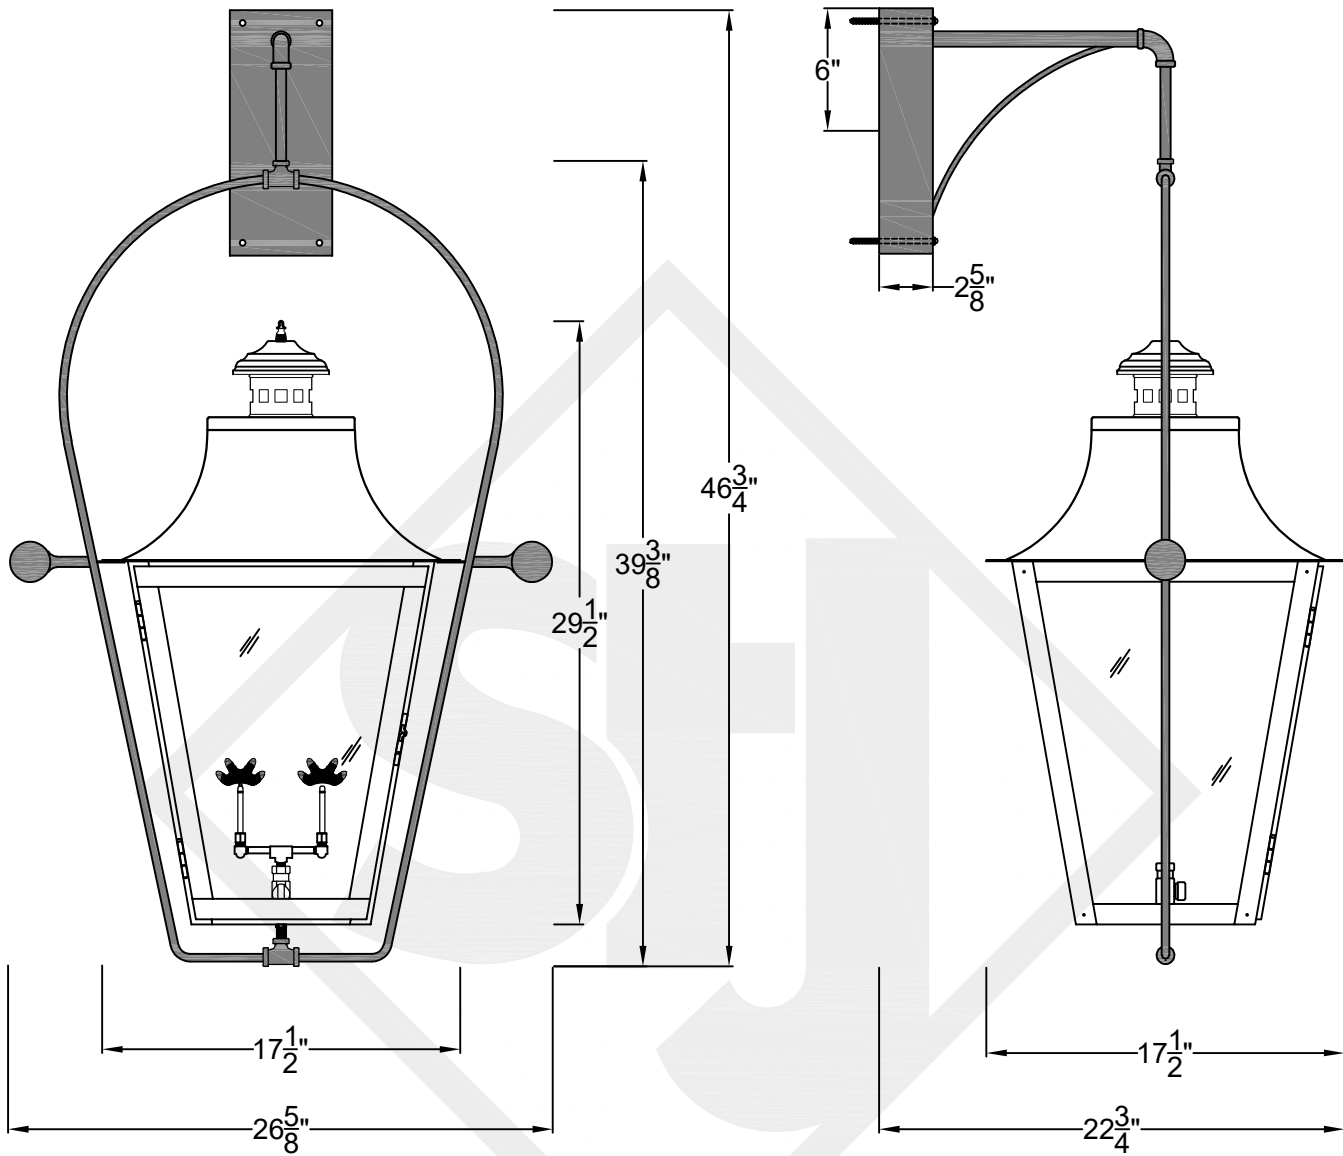

MONTROSE MINI WALL MOUNT FULL YOKE

Shortest Height 25 ³/₄"

Front View

Side View

Backplate

St. James
LIGHTING

SCALE: N.T.S.	DRAFT: T. Herring
FILE: MONMINI	APP'D: J. Ragan
JOB: X	DATE: 8-18-2023

Lights are handcrafted.
Dimensions may vary by 1/4"

Mini not Available in Gas

UL Certified
Candelabra- Max 60 Watt Bulb
Edison- Max 660 Watt Bulb

MONTROSE SMALL WALL MOUNT FULL YOKE

Front View

Side View

Backplate

St. James
LIGHTING

SCALE: N.T.S.	DRAFT: Y. McCullough
FILE: MONS	APP'D: J. Ragan
JOB: X	DATE: 11/20/23

MONTROSE LARGE WALL MOUNT FULL YOKE

Shortest Height $40\frac{3}{4}$ "

Front View

Side View

Backplate

**St. James
LIGHTING**

SCALE: N.T.S.	DRAFT: T. Herring
FILE: MONL	APP'D: J. Ragan
JOB: X	DATE: 3-3-2023

Lights are handcrafted.
Dimensions may vary by $1/4$ "

B.T.U. Rating
Natural Gas: 2730 B.T.U.
Propane: 2080 B.T.U.

MONTROSE GRANDE WALL MOUNT FULL YOKE

Shortest Height 43 $\frac{1}{4}$ "

Front View

Side View

Backplate

St. James
LIGHTING

SCALE: N.T.S.	DRAFT: Y. McCullough
FILE: MONG	APP'D: J. Ragan
JOB: X	DATE: 11/20/23