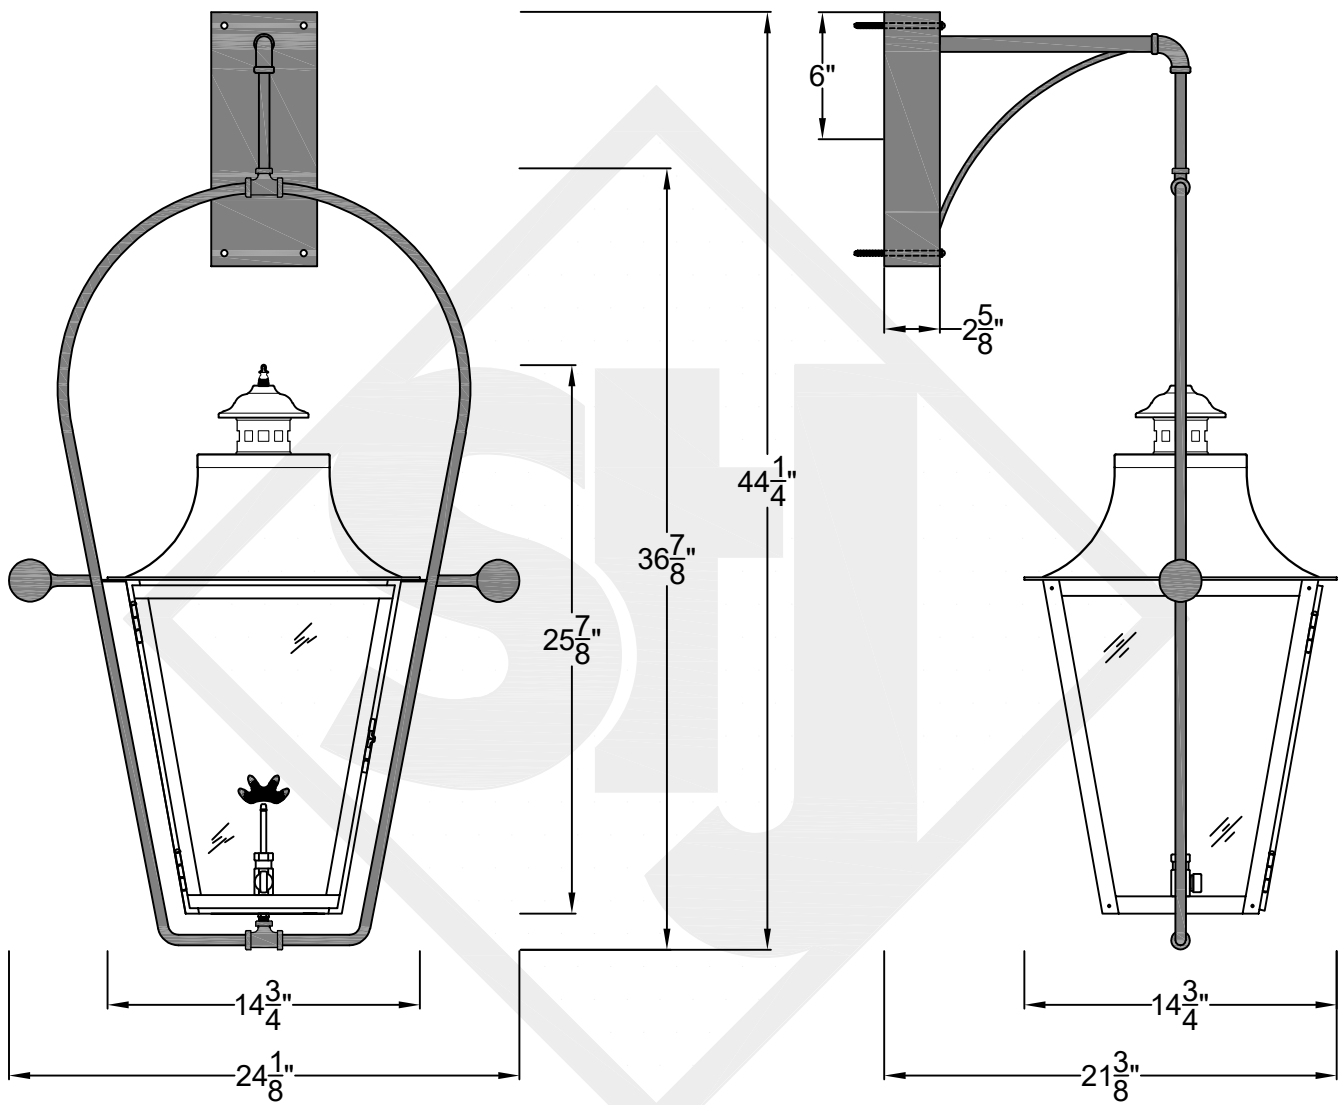

MONTROSE MINI WALL MOUNT FULL YOKE

Shortest Height 25 ³/₄"

Front View

Side View

Backplate

St. James
LIGHTING

SCALE: N.T.S.	DRAFT: T. Herring
FILE: MONMINI	APP'D: J. Ragan
JOB: X	DATE: 8-18-2023

Lights are handcrafted.
Dimensions may vary by 1/4"

Mini not Available in Gas

UL Certified
Candelabra- Max 60 Watt Bulb
Edison- Max 660 Watt Bulb

MONTROSE SMALL WALL MOUNT FULL YOKE

Front View

Side View

Backplate

St. James
LIGHTING

SCALE: N.T.S.	DRAFT: Y. McCullough
FILE: MONS	APP'D: J. Ragan
JOB: X	DATE: 11/20/23

Lights are handcrafted.
Dimensions may vary by 1/4"

B.T.U. Rating
Natural Gas: 2730 B.T.U.
Propane: 2080 B.T.U.

MONTROSE MEDIUM WALL MOUNT FULL YOKE

Shortest Height 36 $\frac{1}{2}$ "

Front View

Side View

Backplate

MONTROSE LARGE WALL MOUNT FULL YOKE

Shortest Height $40\frac{3}{4}$ "

Front View

Side View

Backplate

**St. James
LIGHTING**

SCALE: N.T.S.	DRAFT: T. Herring
FILE: MONL	APP'D: J. Ragan
JOB: X	DATE: 3-3-2023

Lights are handcrafted.
Dimensions may vary by $1/4$ "