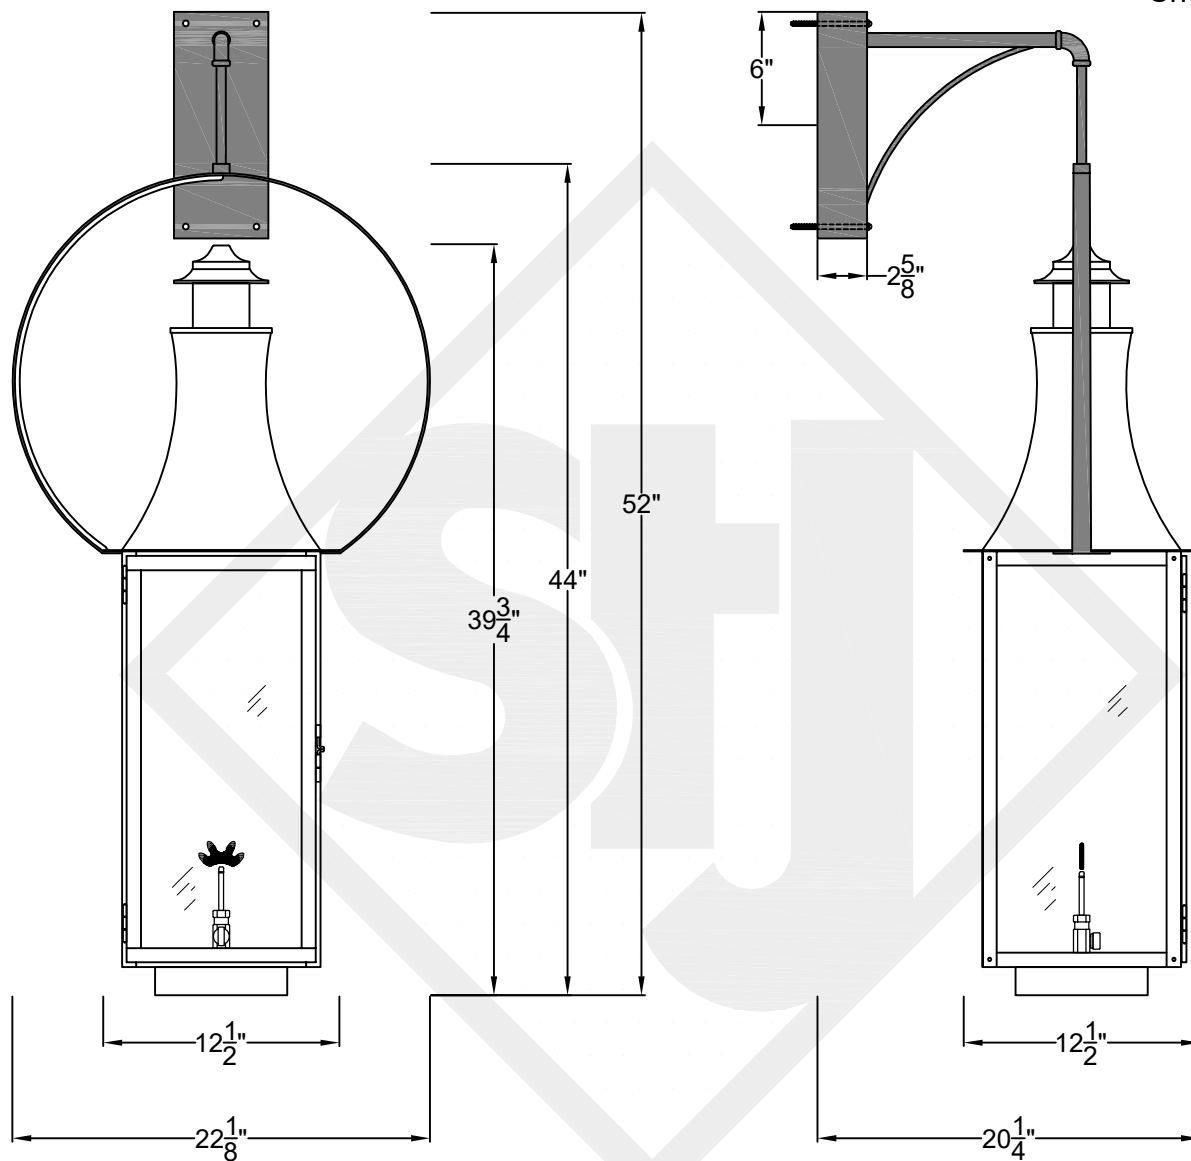

MADISON LARGE WALL MOUNT HALF YOKE

Shortest Height 49 $\frac{3}{4}$ "

Front View

Side View