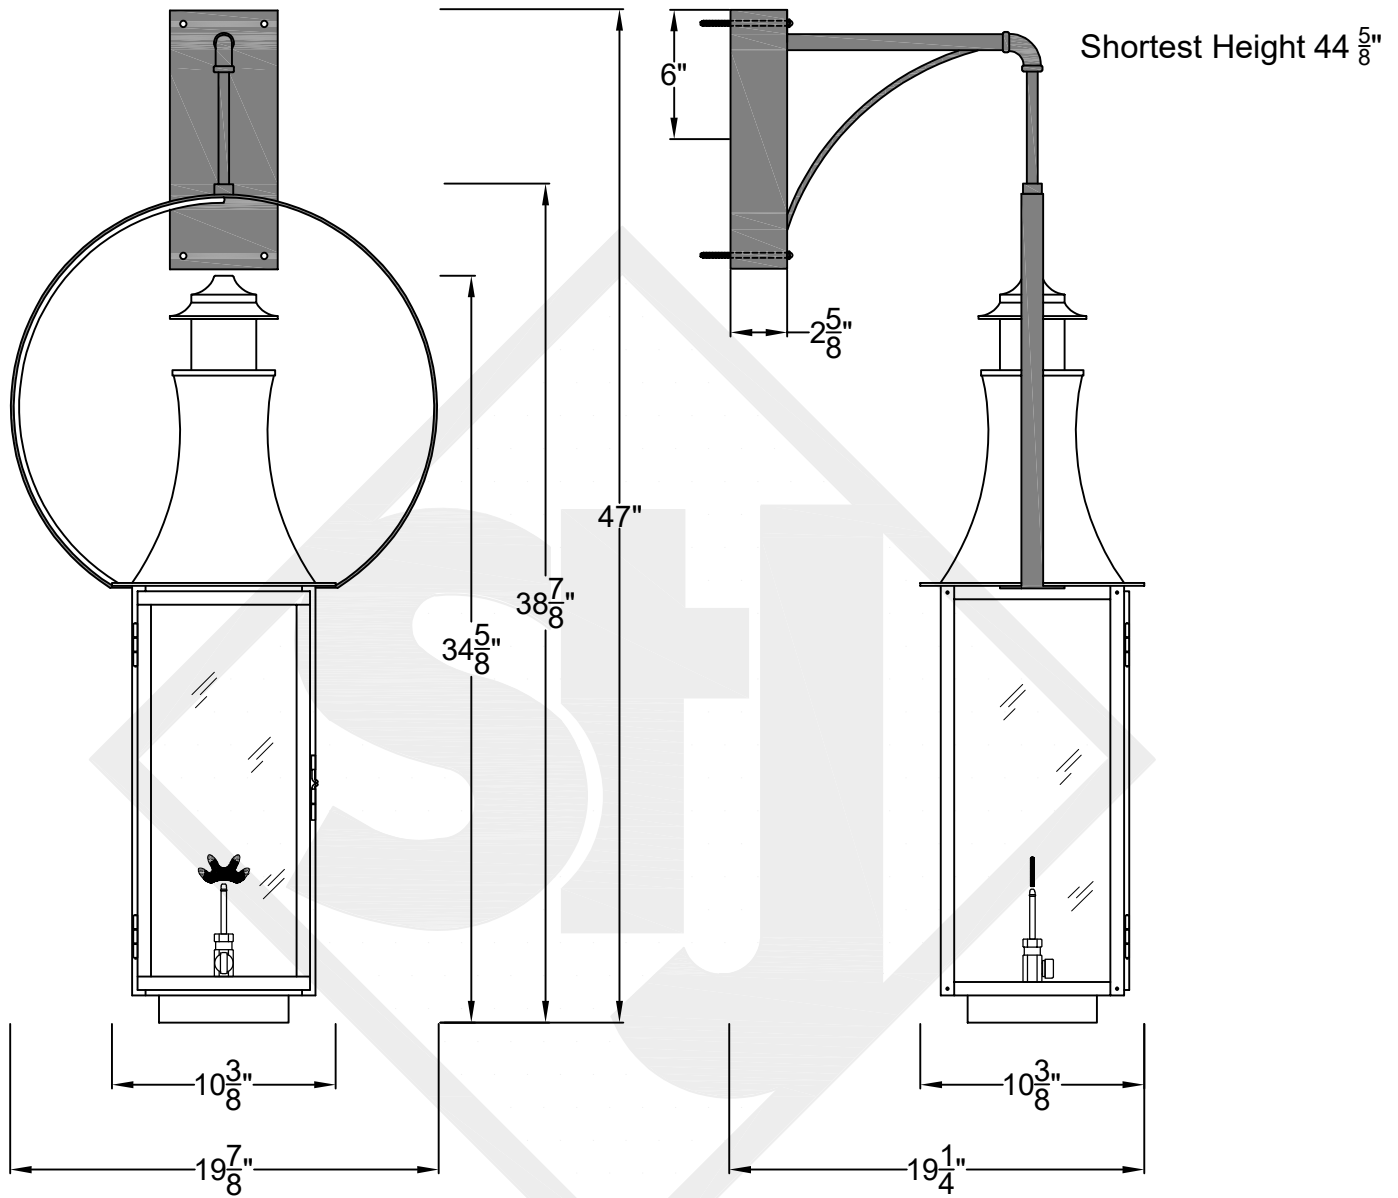

# MADISON MINI WALL MOUNT HALF YOKE

Shortest Height 32 1/2"

Front View

Side View

Backplate

St. James  
LIGHTING

SCALE: N.T.S.	DRAFT: Y. McCullough
FILE: MADMINI	APP'D: J. Ragan
JOB: X	DATE: 11/21/23

Lights are handcrafted.  
Dimensions may vary by 1/4"

# MADISON SMALL WALL MOUNT HALF YOKE

Shortest Height 38  $\frac{3}{4}$ "

Front View

Side View

Backplate

St. James  
LIGHTING

SCALE: N.T.S.	DRAFT: Y. McCullough
FILE: MADS	APP'D: J. Ragan
JOB: X	DATE: 11/21/23

# MADISON MEDIUM WALL MOUNT HALF YOKE

Front View

Side View

Backplate

St. James  
LIGHTING

SCALE: N.T.S.	DRAFT: Y. McCullough
FILE: SARM	APP'D: J. Ragan
JOB: X	DATE: 11/21/23

Lights are handcrafted.  
Dimensions may vary by 1/4"

# MADISON GRANDE WALL MOUNT HALF YOKE

Front View

Side View

Backplate

St. James  
LIGHTING

SCALE: N.T.S.	DRAFT: Y. McCullough
FILE: MADG	APP'D: J. Ragan
JOB: X	DATE: 11/21/23

Lights are handcrafted.  
Dimensions may vary by 1/4"