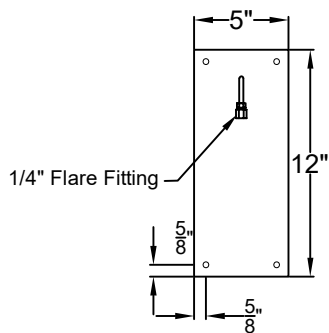

# MADISON LARGE WALL MOUNT HALF YOKE

Shortest Height 49  $\frac{3}{4}$ "

Front View

Side View

Backplate

**St. James  
LIGHTING**

SCALE: N.T.S.	DRAFT: Y. McCullough
FILE: MADL	APP'D: J. Ragan
JOB: X	DATE: 11/21/23