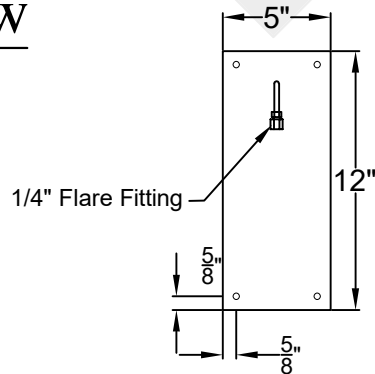

# MADISON MINI WALL MOUNT HALF YOKE

Shortest Height 32 1/2"

Front View

Side View

Backplate

St. James  
LIGHTING

SCALE: N.T.S.	DRAFT: Y. McCullough
FILE: MADMINI	APP'D: J. Ragan
JOB: X	DATE: 11/21/23

Lights are handcrafted.  
Dimensions may vary by 1/4"

# MADISON SMALL WALL MOUNT HALF YOKE

Shortest Height 38  $\frac{3}{4}$ "

Front View

Side View

Backplate

St. James  
LIGHTING

SCALE: N.T.S.	DRAFT: Y. McCullough
FILE: MADS	APP'D: J. Ragan
JOB: X	DATE: 11/21/23

Lights are handcrafted.  
Dimensions may vary by 1/4"

B.T.U. Rating  
Natural Gas: 2730 B.T.U.  
Propane: 2080 B.T.U.

# MADISON MEDIUM WALL MOUNT HALF YOKE

Front View

Side View

Backplate

St. James  
LIGHTING

SCALE: N.T.S.	DRAFT: Y. McCullough
FILE: SARM	APP'D: J. Ragan
JOB: X	DATE: 11/21/23

Lights are handcrafted.  
Dimensions may vary by 1/4"