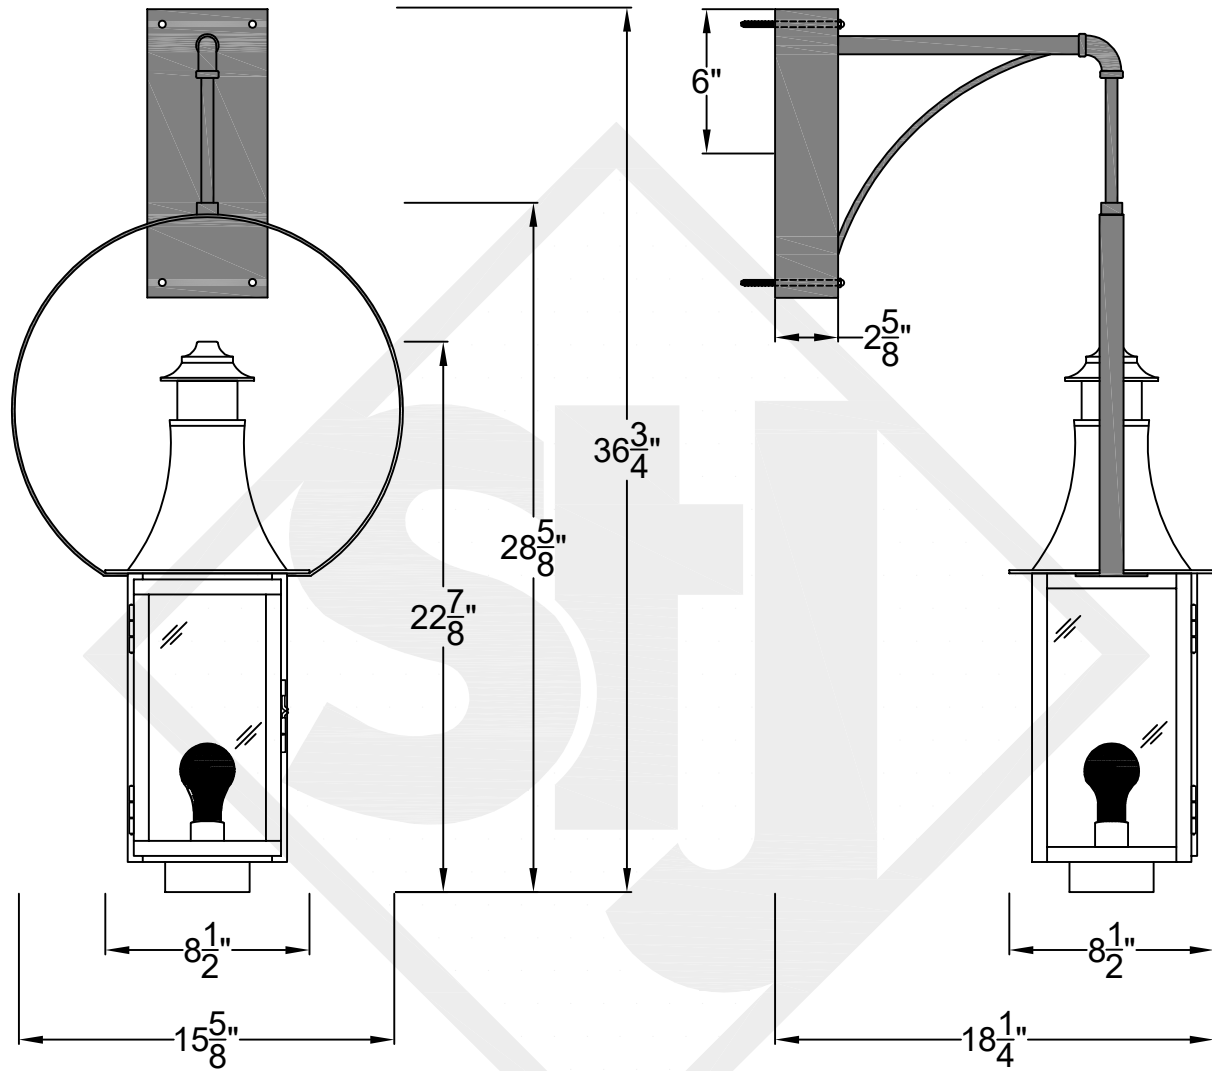

# MADISON MINI WALL MOUNT HALF YOKE

Shortest Height 32 1/2"

Front View

Side View

Backplate

St. James  
LIGHTING

SCALE: N.T.S.	DRAFT: Y. McCullough
FILE: MADMINI	APP'D: J. Ragan
JOB: X	DATE: 11/21/23

Lights are handcrafted.  
Dimensions may vary by 1/4"

# MADISON SMALL WALL MOUNT HALF YOKE

Shortest Height 38  $\frac{3}{4}$ "

Front View

Side View

Backplate

St. James  
LIGHTING

SCALE: N.T.S.	DRAFT: Y. McCullough
FILE: MADS	APP'D: J. Ragan
JOB: X	DATE: 11/21/23

# MADISON MEDIUM WALL MOUNT HALF YOKE

Front View

Side View

Backplate

St. James  
LIGHTING

SCALE: N.T.S.	DRAFT: Y. McCullough
FILE: SARM	APP'D: J. Ragan
JOB: X	DATE: 11/21/23

Lights are handcrafted.  
Dimensions may vary by 1/4"

# MADISON GRANDE WALL MOUNT HALF YOKE

Front View

Side View

Backplate

St. James  
LIGHTING

SCALE: N.T.S.	DRAFT: Y. McCullough
FILE: MADG	APP'D: J. Ragan
JOB: X	DATE: 11/21/23

Lights are handcrafted.  
Dimensions may vary by 1/4"