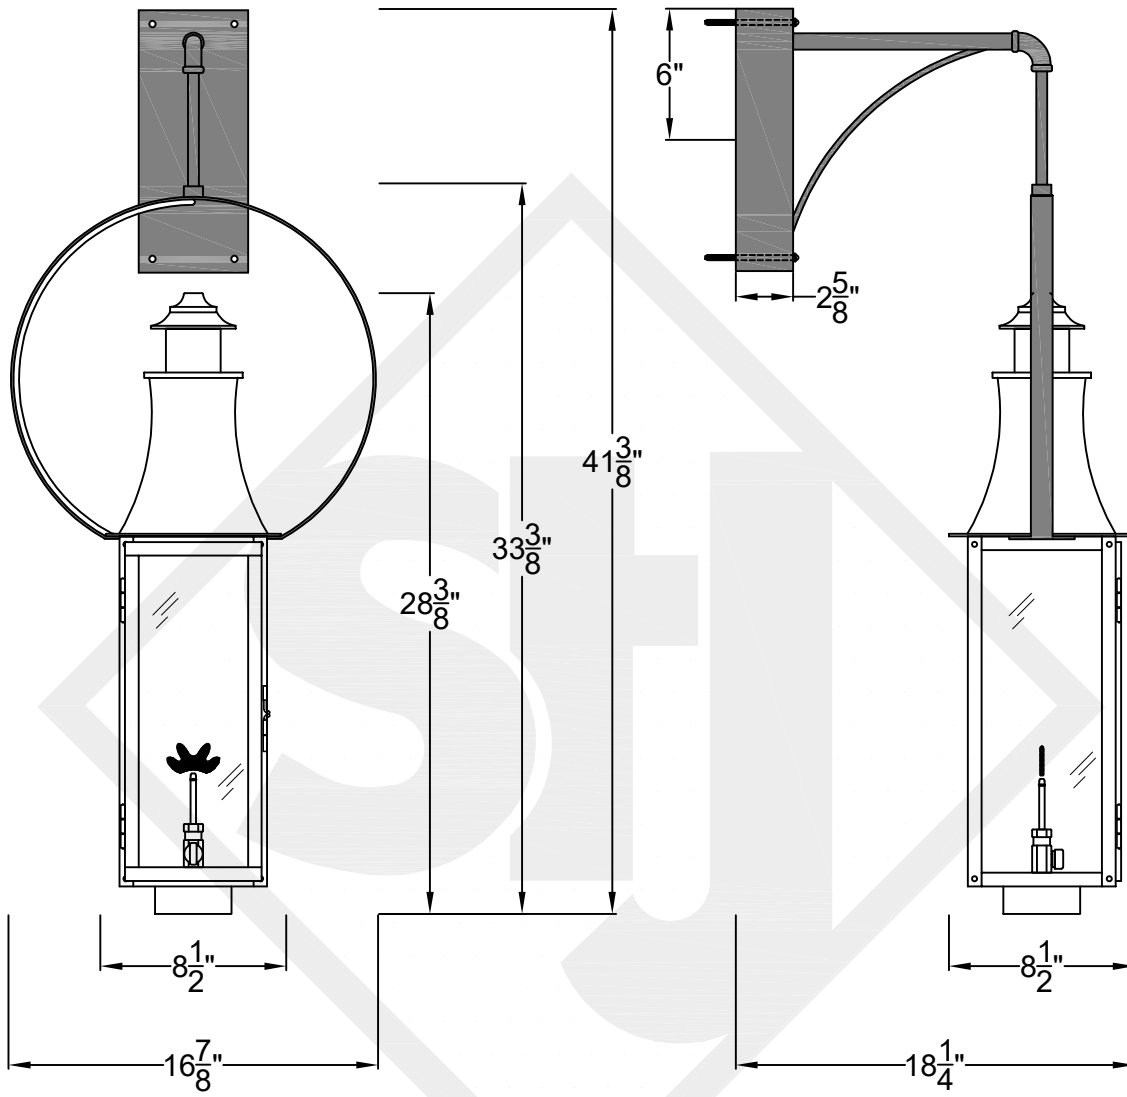

MADISON SMALL WALL MOUNT HALF YOKE

Shortest Height 38 $\frac{3}{4}$ "

Front View

Side View