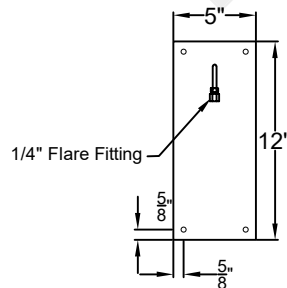

# MADISON LARGE WALL MOUNT HALF YOKE

Shortest Height 49  $\frac{3}{4}$ "

Front View

Side View

Backplate

**St. James  
LIGHTING**

SCALE: N.T.S.	DRAFT: Y. McCullough
FILE: MADL	APP'D: J. Ragan
JOB: X	DATE: 11/21/23

Lights are handcrafted.  
Dimensions may vary by 1/4"

B.T.U. Rating  
Natural Gas: 2730 B.T.U.  
Propane: 2080 B.T.U.

# MADISON GRANDE WALL MOUNT HALF YOKE

Front View

Side View

Backplate

St. James  
LIGHTING

SCALE: N.T.S.	DRAFT: Y. McCullough
FILE: MADG	APP'D: J. Ragan
JOB: X	DATE: 11/21/23

Lights are handcrafted.  
Dimensions may vary by 1/4"