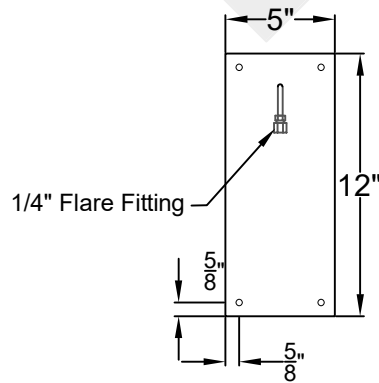

# MADISON MINI WALL MOUNT HALF YOKE

Shortest Height 32 1/2"

Front View

Side View

Backplate

St. James  
LIGHTING

SCALE: N.T.S.	DRAFT: Y. McCullough
FILE: MADMINI	APP'D: J. Ragan
JOB: X	DATE: 11/21/23

Lights are handcrafted.  
Dimensions may vary by 1/4"

# MADISON SMALL WALL MOUNT HALF YOKE

Shortest Height 38  $\frac{3}{4}$ "

Front View

Side View

Backplate

St. James  
LIGHTING

SCALE: N.T.S.	DRAFT: Y. McCullough
FILE: MADS	APP'D: J. Ragan
JOB: X	DATE: 11/21/23