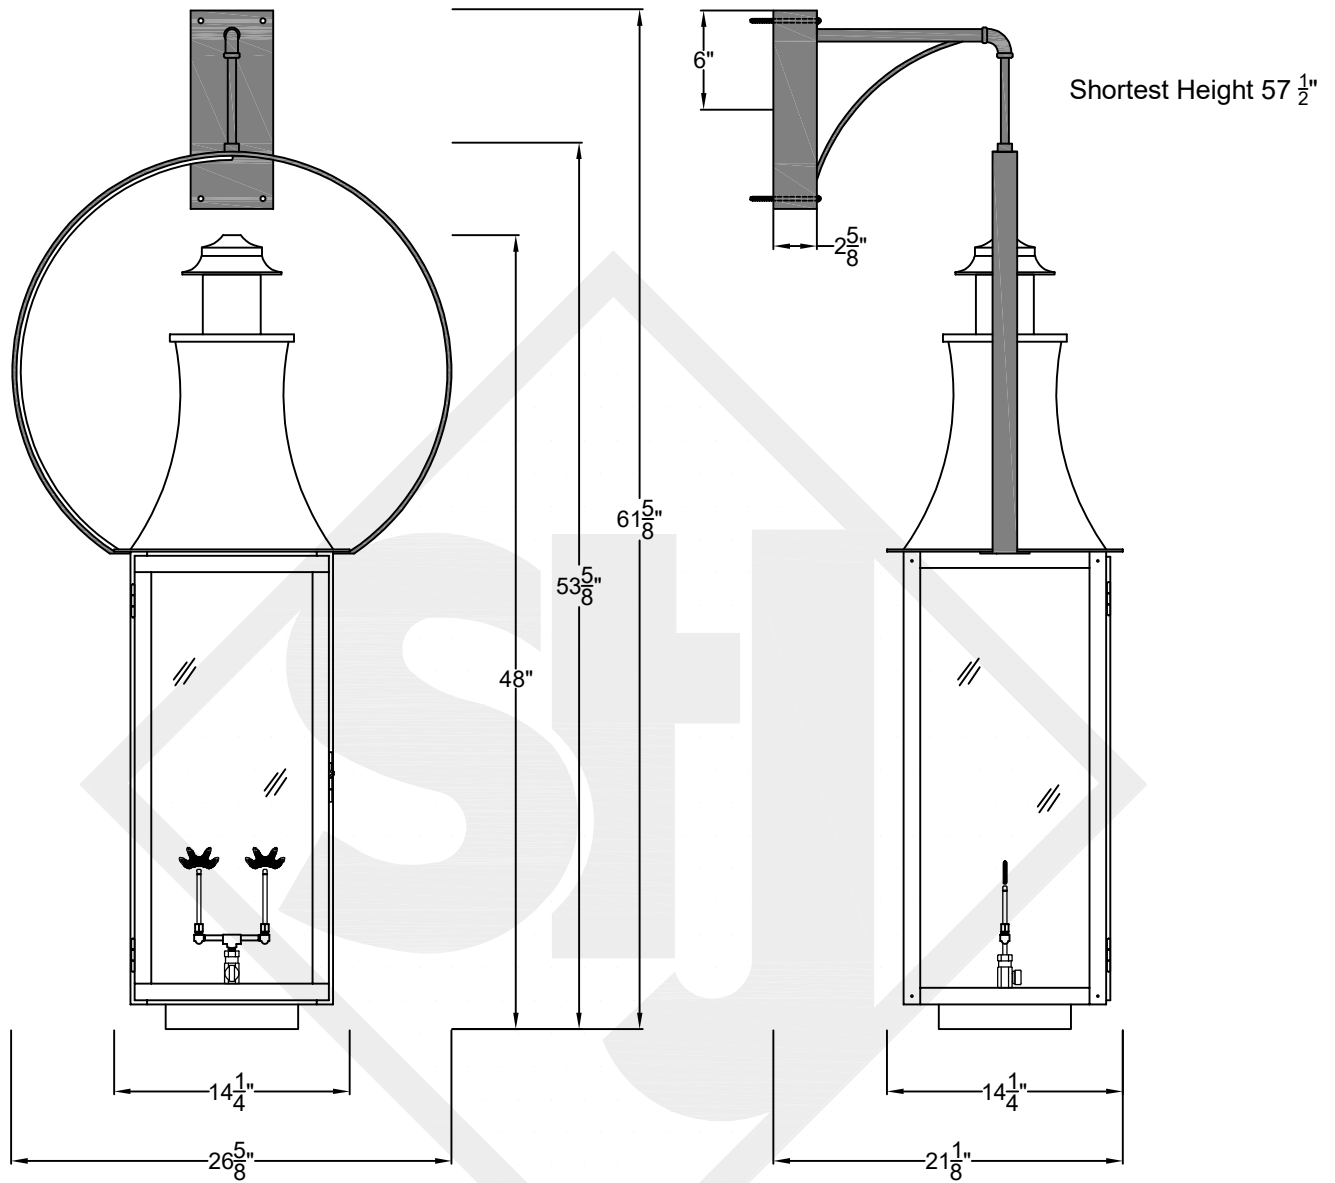

# MADISON LARGE WALL MOUNT HALF YOKE

Shortest Height 49  $\frac{3}{4}$ "

Front View

Side View

Backplate

**St. James  
LIGHTING**

SCALE: N.T.S.	DRAFT: Y. McCullough
FILE: MADL	APP'D: J. Ragan
JOB: X	DATE: 11/21/23

# MADISON GRANDE WALL MOUNT HALF YOKE

Front View

Side View

Backplate

St. James  
LIGHTING

SCALE: N.T.S.	DRAFT: Y. McCullough
FILE: MADG	APP'D: J. Ragan
JOB: X	DATE: 11/21/23

Lights are handcrafted.  
Dimensions may vary by 1/4"