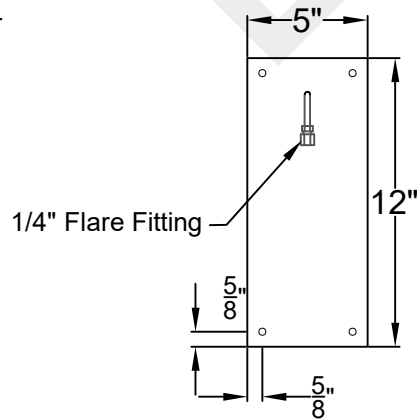

# MADISON MINI WALL MOUNT HALF YOKE

Shortest Height 32 1/2"

Front View

Side View

Backplate

St. James  
LIGHTING

SCALE: N.T.S.	DRAFT: Y. McCullough
FILE: MADMINI	APP'D: J. Ragan
JOB: X	DATE: 11/21/23

Lights are handcrafted.  
Dimensions may vary by 1/4"

# MADISON SMALL WALL MOUNT HALF YOKE

Shortest Height 38  $\frac{3}{4}$ "

Front View

Side View

Backplate

St. James  
LIGHTING

SCALE: N.T.S.	DRAFT: Y. McCullough
FILE: MADS	APP'D: J. Ragan
JOB: X	DATE: 11/21/23

# MADISON MEDIUM WALL MOUNT HALF YOKE

Front View

Side View

Backplate

St. James  
LIGHTING

SCALE: N.T.S.	DRAFT: Y. McCullough
FILE: SARM	APP'D: J. Ragan
JOB: X	DATE: 11/21/23

Lights are handcrafted.  
Dimensions may vary by 1/4"

# MADISON GRANDE WALL MOUNT HALF YOKE

Front View

Side View

Backplate

St. James  
LIGHTING

SCALE: N.T.S.	DRAFT: Y. McCullough
FILE: MADG	APP'D: J. Ragan
JOB: X	DATE: 11/21/23

Lights are handcrafted.  
Dimensions may vary by 1/4"