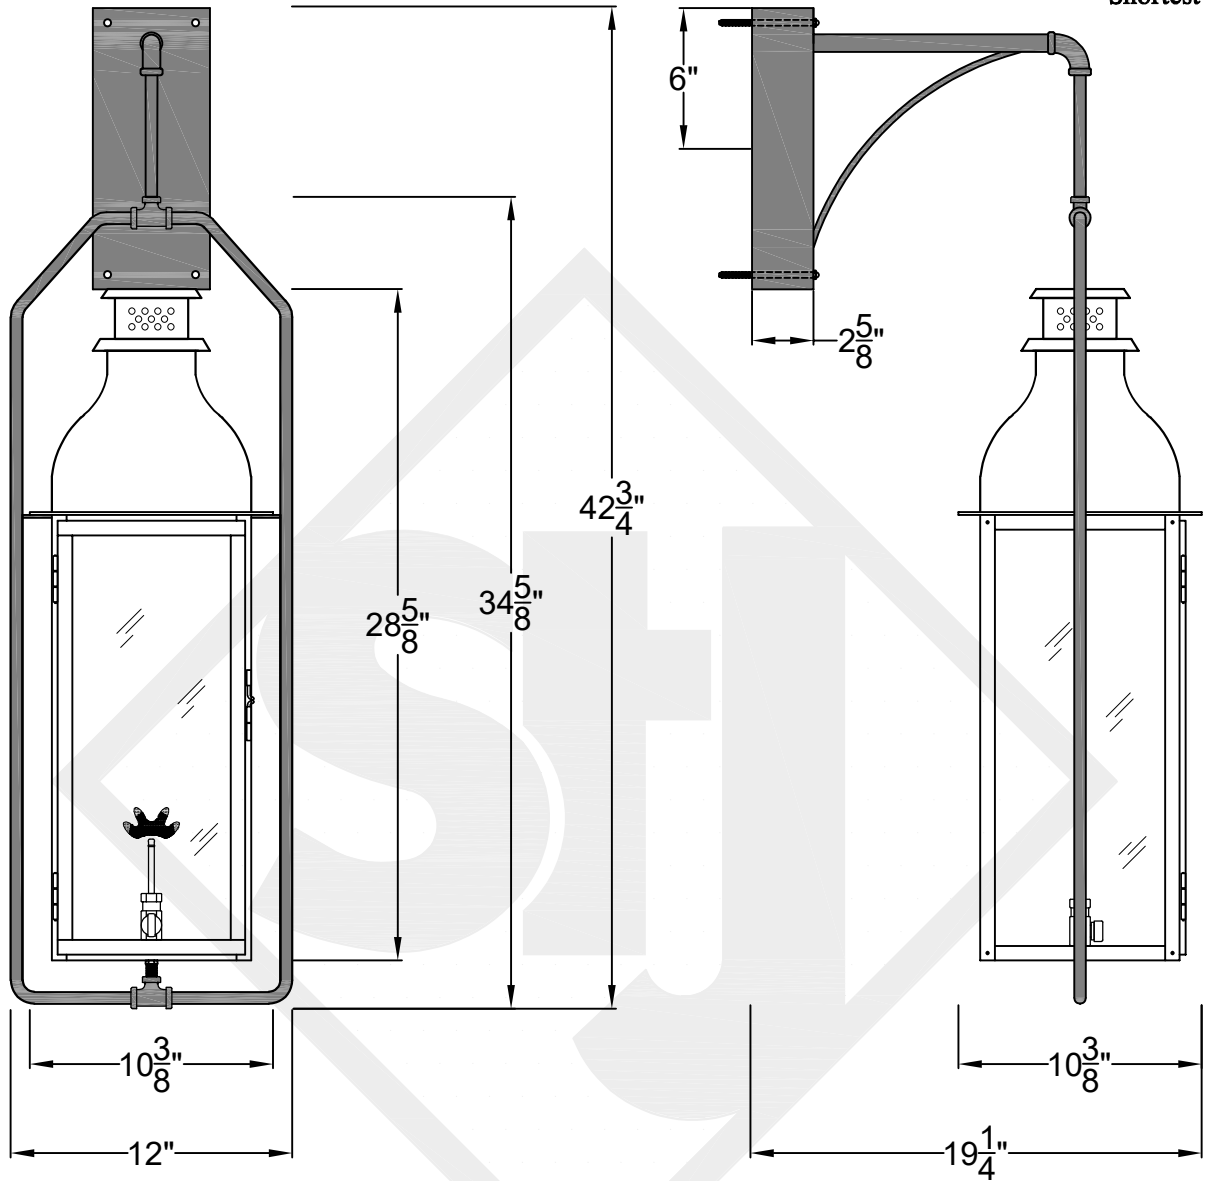

SARASOTA MEDIUM WALL MOUNT FULL YOKE

Shortest Height $42\frac{3}{8}"$

Front View

Side View