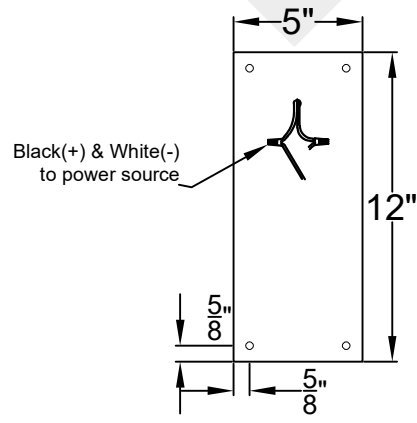

SARASOTA MINI WALL MOUNT FULL YOKE

Shortest Height $29\frac{7}{8}$ "

Front View

Side View

Backplate

| | |
|---|----------------------|
|  St. James LIGHTING | |
| SCALE: N.T.S. | DRAFT: Y. McCullough |
| FILE: SARMINI | APP'D: J. Ragan |
| JOB: X | DATE: 11/28/23 |

Lights are handcrafted.
Dimensions may vary by 1/4"

Mini not Available in Gas
UL Certified
Candelabra- Max 60 Watt Bulb
Edison- Max 660 Watt Bulb

SARASOTA SMALL WALL MOUNT FULL YOKE

Shortest Height $37\frac{5}{8}"$