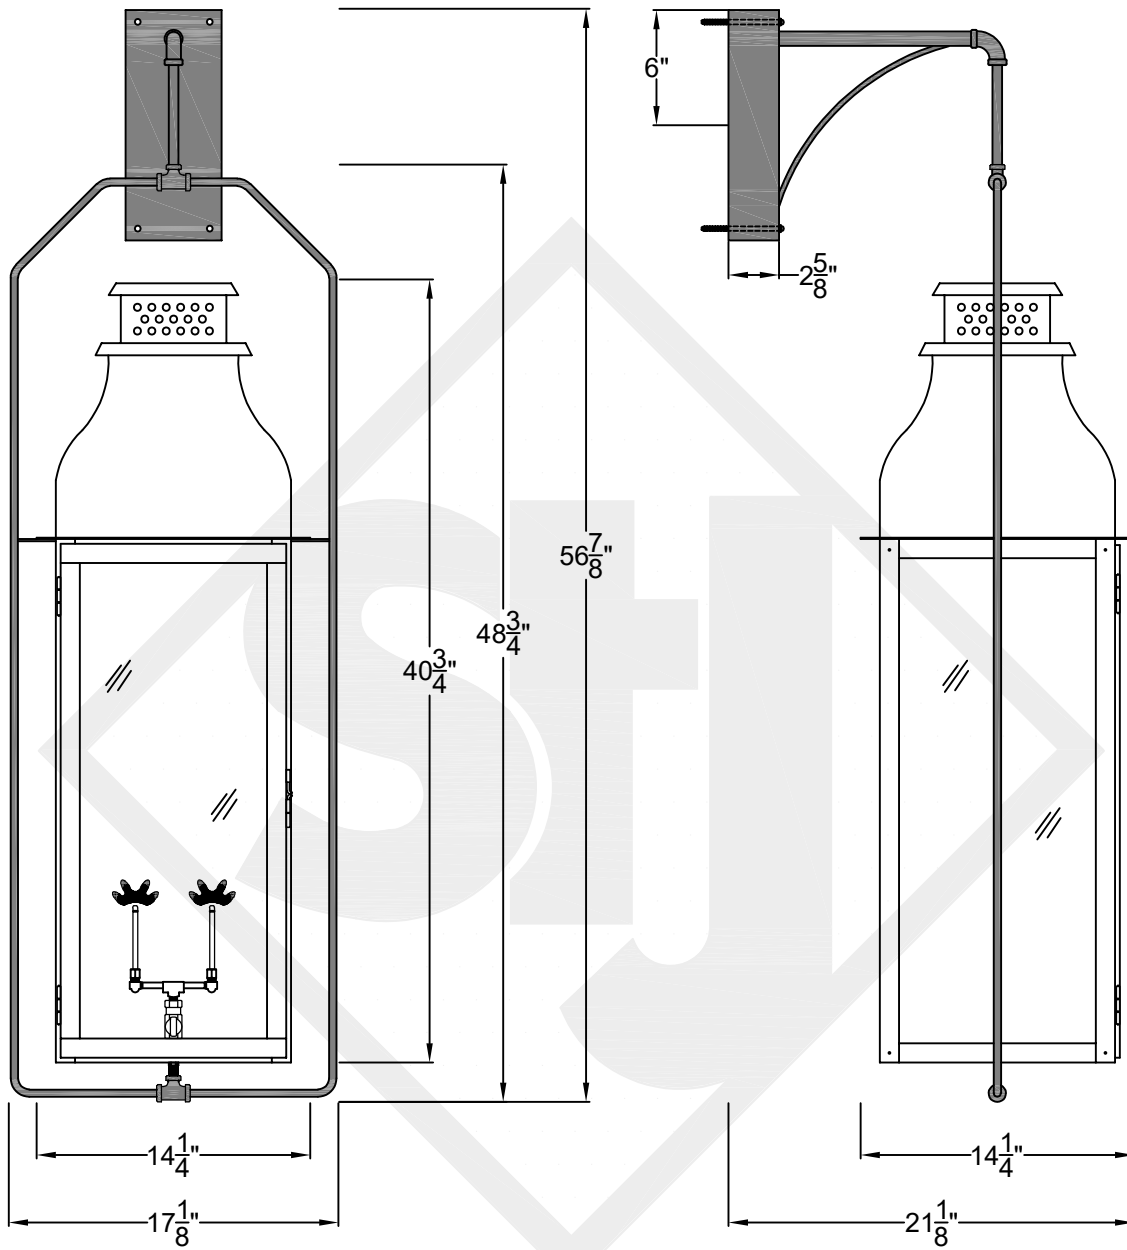

SARASOTA GRANDE WALL MOUNT FULL YOKE

Shortest Height 54"

Front View

Side View