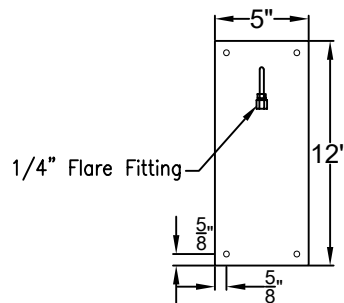

Lights are handcrafted.
Dimensions may vary by 1/4"

B.T.U. Rating
Natural Gas: 2730 B.T.U.
Propane: 2080 B.T.U.

SARASOTA LARGE WALL MOUNT FULL YOKE

Shortest Height 34 $\frac{1}{2}$ "

Front View

Side View

Backplate

St. James
LIGHTING

| | |
|---------------|-------------------|
| SCALE: N.T.S. | DRAFT: T. Herring |
| FILE: SARL | APP'D: J. Ragan |
| JOB: X | DATE: 3-13-2023 |

Lights are handcrafted.
Dimensions may vary by 1/4"