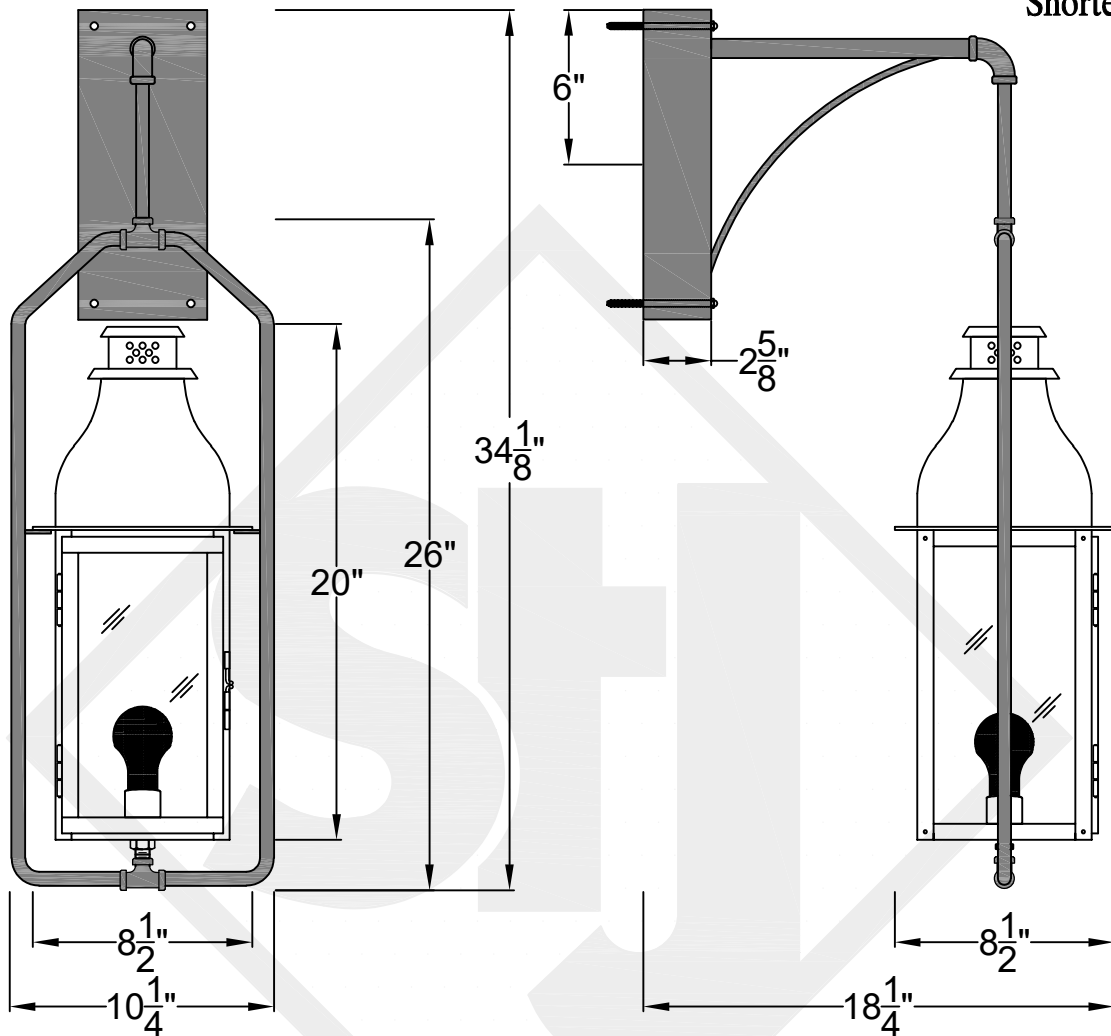

SARASOTA MINI WALL MOUNT FULL YOKE

Shortest Height $29\frac{7}{8}$ "

Front View

Side View

Backplate

| | |
|---|----------------------|
|  St. James LIGHTING | |
| SCALE: N.T.S. | DRAFT: Y. McCullough |
| FILE: SARMINI | APP'D: J. Ragan |
| JOB: X | DATE: 11/28/23 |

Lights are handcrafted.
Dimensions may vary by 1/4"

Mini not Available in Gas
UL Certified
Candelabra- Max 60 Watt Bulb
Edison- Max 660 Watt Bulb

SARASOTA SMALL WALL MOUNT FULL YOKE

Shortest Height $37\frac{5}{8}"$

Front View

Side View

Backplate

St. James
LIGHTING

| | |
|---------------|----------------------|
| SCALE: N.T.S. | DRAFT: Y. McCullough |
| FILE: SARS | APP'D: J. Ragan |
| JOB: X | DATE: 11/28/23 |

Lights are handcrafted.
Dimensions may vary by 1/4"

Lights are handcrafted.
Dimensions may vary by 1/4"

B.T.U. Rating
Natural Gas: 2730 B.T.U.
Propane: 2080 B.T.U.

SARASOTA LARGE WALL MOUNT FULL YOKE

Shortest Height 34 $\frac{1}{2}$ "

Front View

Side View

Backplate