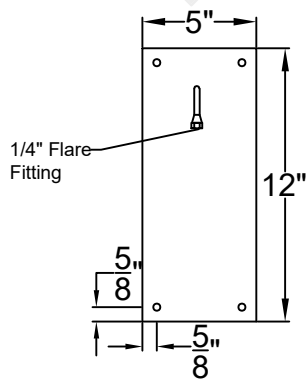

SARASOTA MINI WALL MOUNT FULL YOKE

Shortest Height $29\frac{7}{8}$ "

Front View

Side View

Backplate

| | |
|---|----------------------|
|  St. James LIGHTING | |
| SCALE: N.T.S. | DRAFT: Y. McCullough |
| FILE: SARMINI | APP'D: J. Ragan |
| JOB: X | DATE: 11/28/23 |

Lights are handcrafted.
Dimensions may vary by 1/4"

Mini not Available in Gas
UL Certified
Candelabra- Max 60 Watt Bulb
Edison- Max 660 Watt Bulb

SARASOTA SMALL WALL MOUNT FULL YOKE

Shortest Height $37\frac{5}{8}"$

Front View

Side View

Backplate

St. James
LIGHTING

| | |
|---------------|----------------------|
| SCALE: N.T.S. | DRAFT: Y. McCullough |
| FILE: SARS | APP'D: J. Ragan |
| JOB: X | DATE: 11/28/23 |

Lights are handcrafted.
Dimensions may vary by 1/4"

Lights are handcrafted.
Dimensions may vary by 1/4"

B.T.U. Rating
Natural Gas: 2730 B.T.U.
Propane: 2080 B.T.U.

SARASOTA LARGE WALL MOUNT FULL YOKE

Shortest Height 34 $\frac{1}{2}$ "

Front View

Side View

Backplate