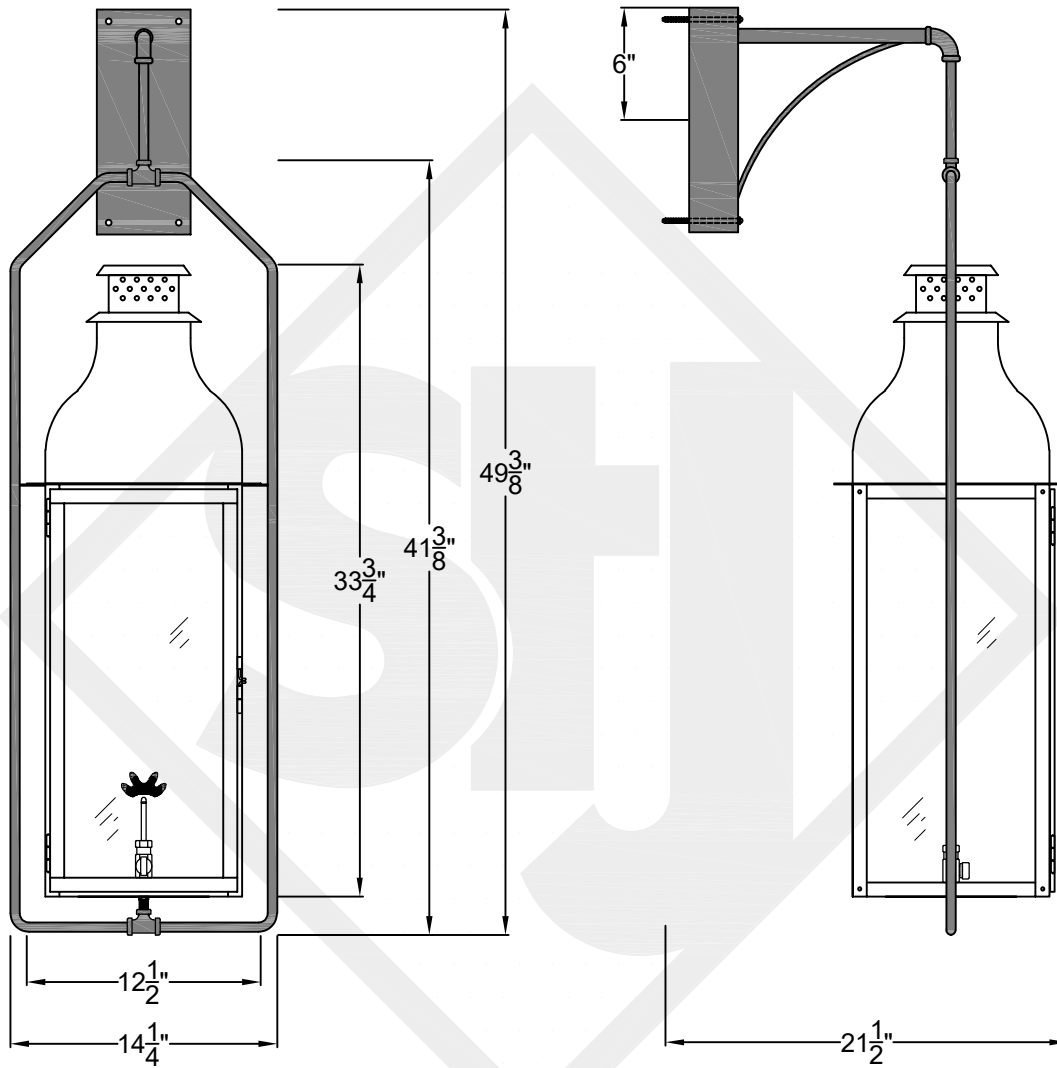

SARASOTA LARGE WALL MOUNT FULL YOKE

Shortest Height 34 $\frac{1}{2}$ "

Front View

Side View