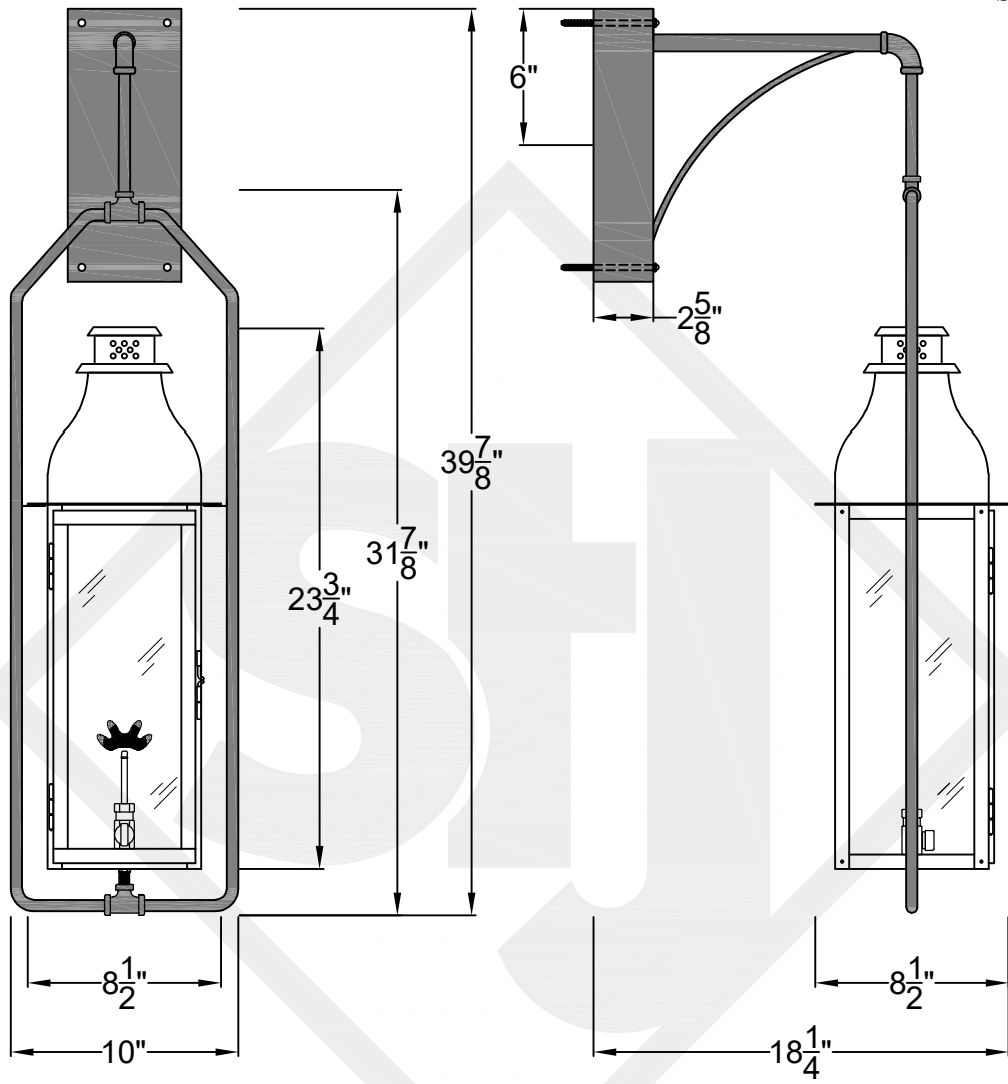

SARASOTA MINI WALL MOUNT FULL YOKE

Shortest Height $29\frac{7}{8}$ "

Front View

Side View

Backplate

| | |
|---|----------------------|
|  St. James LIGHTING | |
| SCALE: N.T.S. | DRAFT: Y. McCullough |
| FILE: SARMINI | APP'D: J. Ragan |
| JOB: X | DATE: 11/28/23 |

Lights are handcrafted.
Dimensions may vary by 1/4"

Mini not Available in Gas
UL Certified
Candelabra- Max 60 Watt Bulb
Edison- Max 660 Watt Bulb

SARASOTA SMALL WALL MOUNT FULL YOKE

Shortest Height $37\frac{5}{8}"$

Front View

Side View

Backplate

St. James
LIGHTING

| | |
|---------------|----------------------|
| SCALE: N.T.S. | DRAFT: Y. McCullough |
| FILE: SARS | APP'D: J. Ragan |
| JOB: X | DATE: 11/28/23 |

Lights are handcrafted.
Dimensions may vary by 1/4"