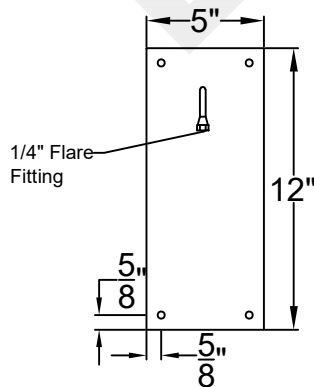

Front View

Side View

Backplate

St. James
LIGHTING

| | |
|---------------|----------------------|
| SCALE: N.T.S. | DRAFT: Y. McCullough |
| FILE: SARS | APP'D: J. Ragan |
| JOB: X | DATE: 11/28/23 |

Lights are handcrafted.
Dimensions may vary by 1/4"

B.T.U. Rating
Natural Gas: 2730 B.T.U.
Propane: 2080 B.T.U.

SARASOTA MEDIUM WALL MOUNT FULL YOKE

Shortest Height $42\frac{3}{8}"$

Front View

Side View

Backplate

St. James
LIGHTING

| | |
|---------------|----------------------|
| SCALE: N.T.S. | DRAFT: Y. McCullough |
| FILE: SARM | APP'D: J. Ragan |
| JOB: X | DATE: 11/28/23 |

Lights are handcrafted.
Dimensions may vary by 1/4"

B.T.U. Rating
Natural Gas: 2730 B.T.U.
Propane: 2080 B.T.U.

SARASOTA LARGE WALL MOUNT FULL YOKE

Shortest Height 34 $\frac{1}{2}$ "

Front View

Side View

Backplate

St. James
LIGHTING

| | |
|---------------|-------------------|
| SCALE: N.T.S. | DRAFT: T. Herring |
| FILE: SARL | APP'D: J. Ragan |
| JOB: X | DATE: 3-13-2023 |

Lights are handcrafted.
Dimensions may vary by 1/4"