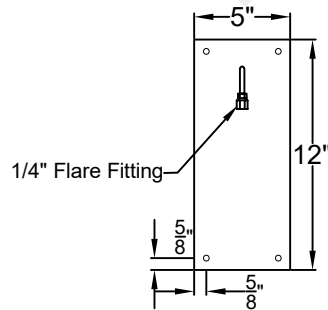

St. James
LIGHTING

| | |
|---------------|-------------------|
| SCALE: N.T.S. | DRAFT: T. Herring |
| FILE: SARL | APP'D: J. Ragan |
| JOB: X | DATE: 3-13-2023 |

Lights are handcrafted.
Dimensions may vary by 1/4"

B.T.U. Rating
Natural Gas: 2730 B.T.U.
Propane: 2080 B.T.U.

SARASOTA GRANDE WALL MOUNT FULL YOKE

Shortest Height 54"

Front View

Side View

Backplate

St. James
LIGHTING

| | |
|---------------|----------------------|
| SCALE: N.T.S. | DRAFT: Y. McCullough |
| FILE: SARGG | APP'D: J. Ragan |
| JOB: X | DATE: 11/28/23 |

Lights are handcrafted.
Dimensions may vary by 1/4"

B.T.U. Rating
Natural Gas: 5460 B.T.U.
Propane: 4160 B.T.U.