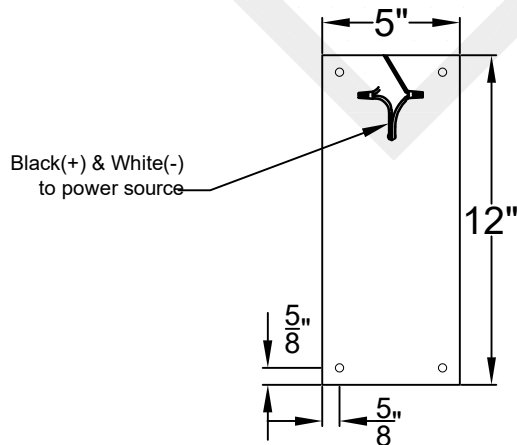

SOMERSET MINI WALL MOUNT HALF YOKE

Shortest
Height $21\frac{3}{4}$ "

Front View

Side View

Backplate

Mini not available in gas

St. James
LIGHTING

SCALE: N.T.S.	DRAFT: Y. McCullough
FILE: SOMMINI	APP'D: J. Ragan
JOB: X	DATE: 11/29/23

Lights are handcrafted.
Dimensions may vary by 1/4"

UL Certified
Candelabra- Max 60 Watt Bulb
Edison- Max 660 Watt Bulb

SOMERSET SMALL WALL MOUNT HALF YOKE

Shortest Height 30 $\frac{3}{4}$ "

Front View

Side View

Backplate

St. James
LIGHTING

SCALE: N.T.S.	DRAFT: Y. McCullough
FILE: SOMS	APP'D: J. Ragan
JOB: X	DATE: 11/29/23

Lights are handcrafted.
Dimensions may vary by 1/4"

UL Certified
Candelabra- Max 60 Watt Bulb
Edison- Max 660 Watt Bulb

Lights are handcrafted.
Dimensions may vary by $\frac{1}{4}"$

B.T.U. Rating
Natural Gas: 2730 B.T.U.
Propane: 2080 B.T.U.

SOMERSET GRANDE WALL MOUNT HALF YOKE

Shortest Height 41"

Front View

Side View

Backplate