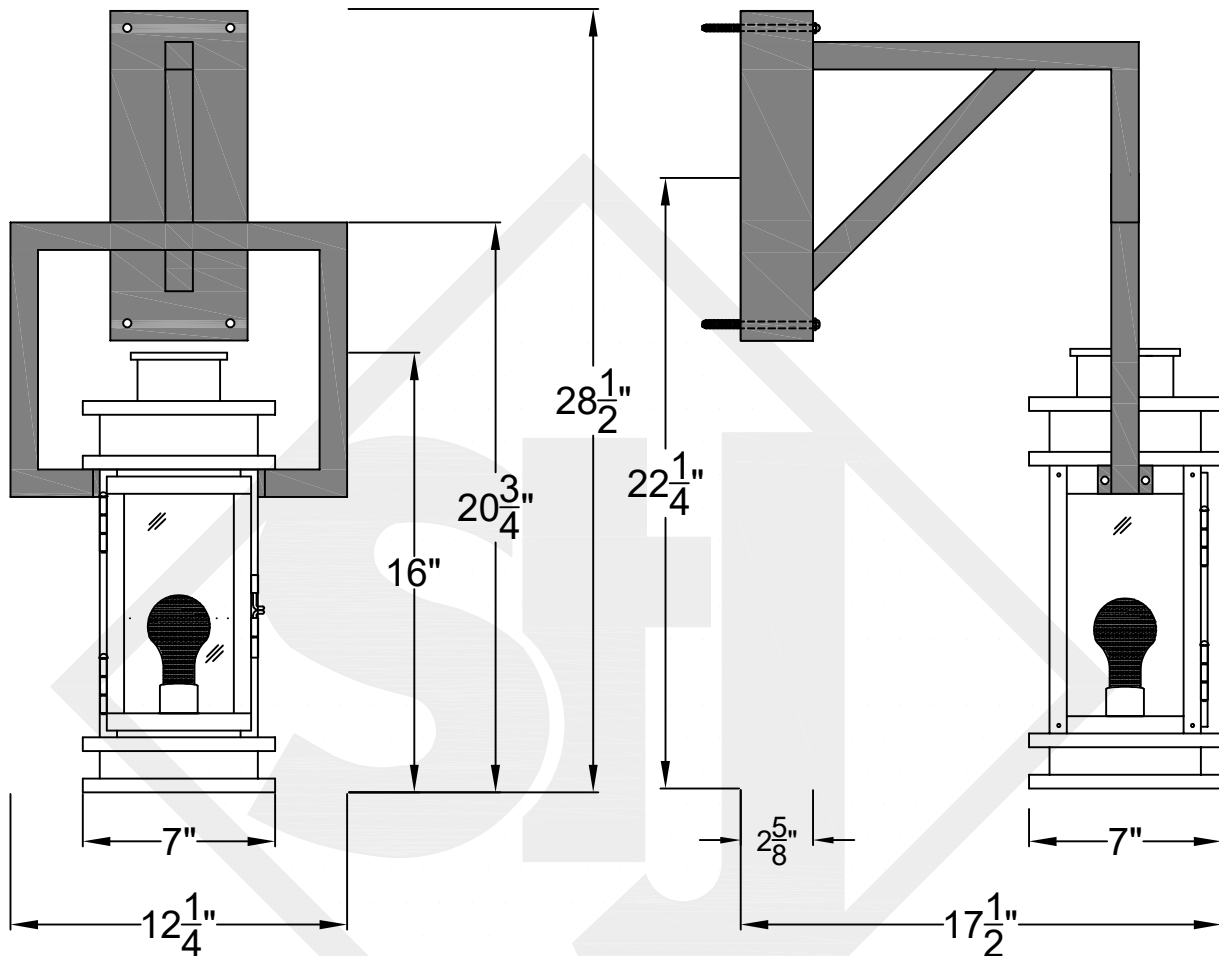

SOMERSET MINI WALL MOUNT HALF YOKE

Shortest
Height $21\frac{3}{4}$ "

Front View

Side View

Backplate

Mini not available in gas

St. James
LIGHTING

SCALE: N.T.S.	DRAFT: Y. McCullough
FILE: SOMMINI	APP'D: J. Ragan
JOB: X	DATE: 11/29/23

Lights are handcrafted.
Dimensions may vary by 1/4"

UL Certified
Candelabra- Max 60 Watt Bulb
Edison- Max 660 Watt Bulb

SOMERSET SMALL WALL MOUNT HALF YOKE

Shortest Height 30 $\frac{3}{4}$ "

Front View

Side View

Backplate

St. James
LIGHTING

SCALE: N.T.S.	DRAFT: Y. McCullough
FILE: SOMS	APP'D: J. Ragan
JOB: X	DATE: 11/29/23

Lights are handcrafted.
Dimensions may vary by 1/4"

UL Certified
Candelabra- Max 60 Watt Bulb
Edison- Max 660 Watt Bulb

Lights are handcrafted.
Dimensions may vary by $\frac{1}{4}"$

B.T.U. Rating
Natural Gas: 2730 B.T.U.
Propane: 2080 B.T.U.

SOMERSET GRANDE WALL MOUNT HALF YOKE

Shortest Height 41"

Front View

Side View

Backplate