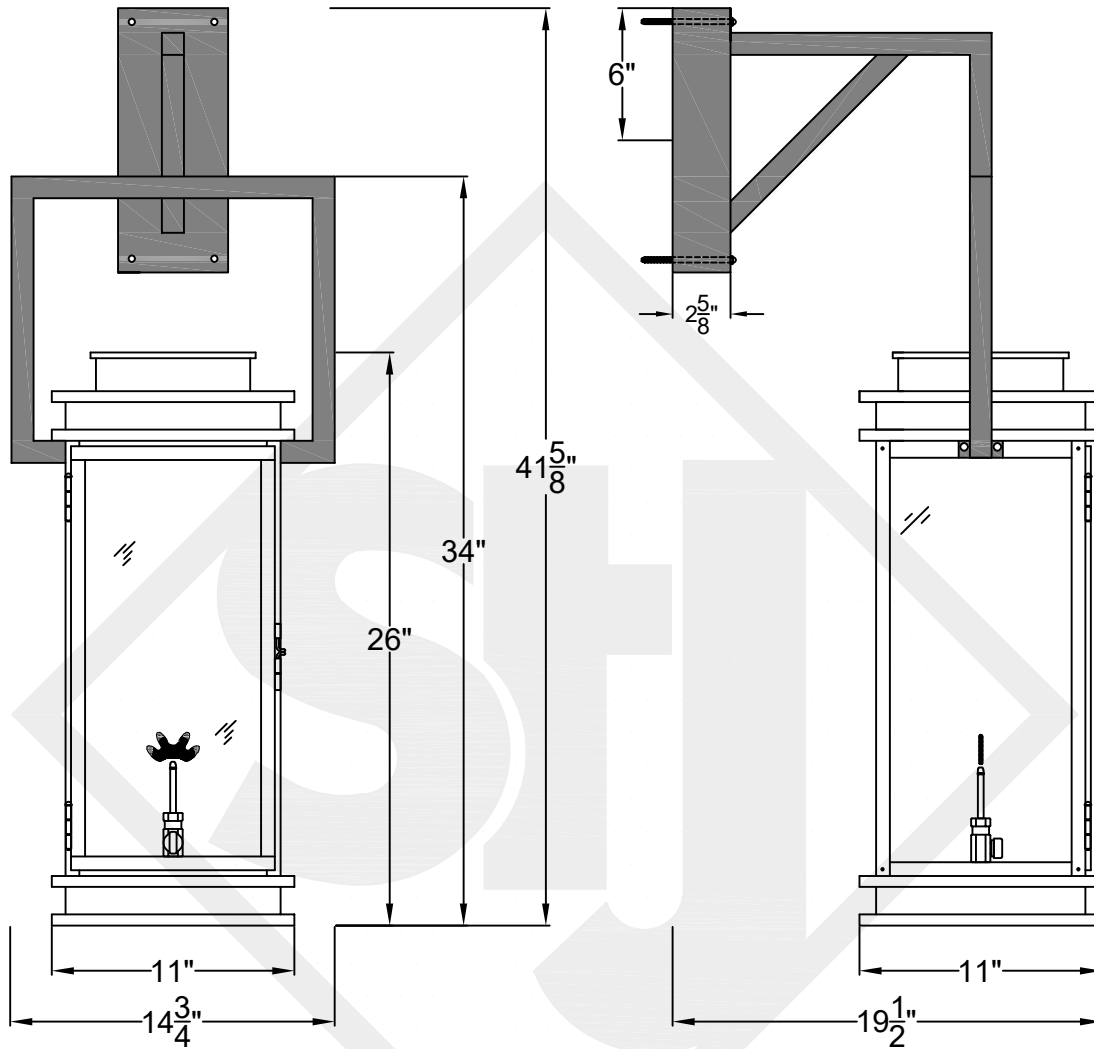

Backplate

St. James
LIGHTING

SCALE: N.T.S.	DRAFT: Y. McCullough
FILE: SOMS	APP'D: J. Ragan
JOB: X	DATE: 11/29/23

Lights are handcrafted.
Dimensions may vary by 1/4"

UL Certified
Candelabra- Max 60 Watt Bulb
Edison- Max 660 Watt Bulb

SOMERSET MEDIUM WALL MOUNT HALF YOKE

Shortest Height $31\frac{3}{8}"$

Backplate

St. James
LIGHTING

SCALE: N.T.S.	DRAFT: Y. McCullough
FILE: SOMM	APP'D: J. Ragan
JOB: X	DATE: 11/29/23

Lights are handcrafted.
Dimensions may vary by $1/4"$

B.T.U. Rating
Natural Gas: 2730 B.T.U.
Propane: 2080 B.T.U.

SOMERSET LARGE WALL MOUNT HALF YOKE

Shortest Height $37\frac{7}{8}"$

Front View

Side View

Backplate

St. James
LIGHTING

SCALE: N.T.S. DRAFT: T. Herring
FILE: SOML APP'D: J. Ragan
JOB: X DATE: 8-30-2023

Lights are handcrafted.
Dimensions may vary by $\frac{1}{4}"$

B.T.U. Rating
Natural Gas: 2730 B.T.U.
Propane: 2080 B.T.U.

SOMERSET GRANDE WALL MOUNT HALF YOKE

Shortest Height 41"

Front View

Side View

Backplate