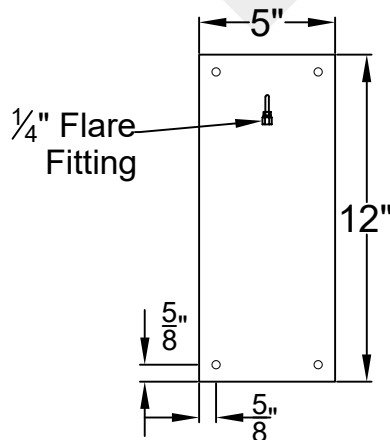

SOMERSET MINI WALL MOUNT HALF YOKE

Shortest
Height $21\frac{3}{4}$ "

Front View

Side View

Backplate

Mini not available in gas

St. James
LIGHTING

SCALE: N.T.S.	DRAFT: Y. McCullough
FILE: SOMMINI	APP'D: J. Ragan
JOB: X	DATE: 11/29/23

Lights are handcrafted.
Dimensions may vary by 1/4"

UL Certified
Candelabra- Max 60 Watt Bulb
Edison- Max 660 Watt Bulb

SOMERSET SMALL WALL MOUNT HALF YOKE

Shortest Height 30 $\frac{3}{4}$ "

Front View

Side View

Backplate

St. James
LIGHTING

SCALE: N.T.S.	DRAFT: Y. McCullough
FILE: SOMS	APP'D: J. Ragan
JOB: X	DATE: 11/29/23

Lights are handcrafted.
Dimensions may vary by 1/4"

UL Certified
Candelabra- Max 60 Watt Bulb
Edison- Max 660 Watt Bulb

SOMERSET MEDIUM WALL MOUNT HALF YOKE

Shortest Height $31\frac{3}{8}"$

Backplate

St. James
LIGHTING

SCALE: N.T.S.	DRAFT: Y. McCullough
FILE: SOMM	APP'D: J. Ragan
JOB: X	DATE: 11/29/23

Lights are handcrafted.
Dimensions may vary by $1/4"$