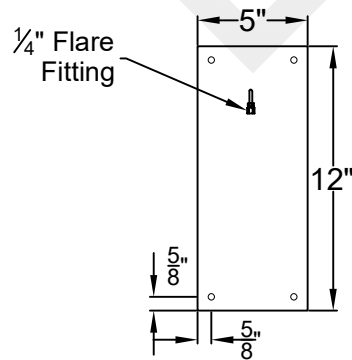

SOMERSET MEDIUM WALL MOUNT HALF YOKE

Shortest Height $31\frac{3}{8}"$

Backplate

St. James
LIGHTING

SCALE: N.T.S.	DRAFT: Y. McCullough
FILE: SOMM	APP'D: J. Ragan
JOB: X	DATE: 11/29/23

Lights are handcrafted.
Dimensions may vary by $1/4"$

B.T.U. Rating
Natural Gas: 2730 B.T.U.
Propane: 2080 B.T.U.

SOMERSET LARGE WALL MOUNT HALF YOKE

Shortest Height $37\frac{7}{8}"$

Front View

Side View

Backplate

St. James
LIGHTING

SCALE: N.T.S. DRAFT: T. Herring
FILE: SOML APP'D: J. Ragan
JOB: X DATE: 8-30-2023

Lights are handcrafted.
Dimensions may vary by $\frac{1}{4}"$

B.T.U. Rating
Natural Gas: 2730 B.T.U.
Propane: 2080 B.T.U.

SOMERSET GRANDE WALL MOUNT HALF YOKE

Shortest Height 41"

Front View

Side View

Backplate

St. James
LIGHTING

SCALE: N.T.S.	DRAFT: Y. McCullough
FILE: SOMG	APP'D: J. Ragan
JOB: X	DATE: 11/29/23

Lights are handcrafted.
Dimensions may vary by 1/4"

B.T.U. Rating
Natural Gas: 5460 B.T.U.
Propane: 4160 B.T.U.