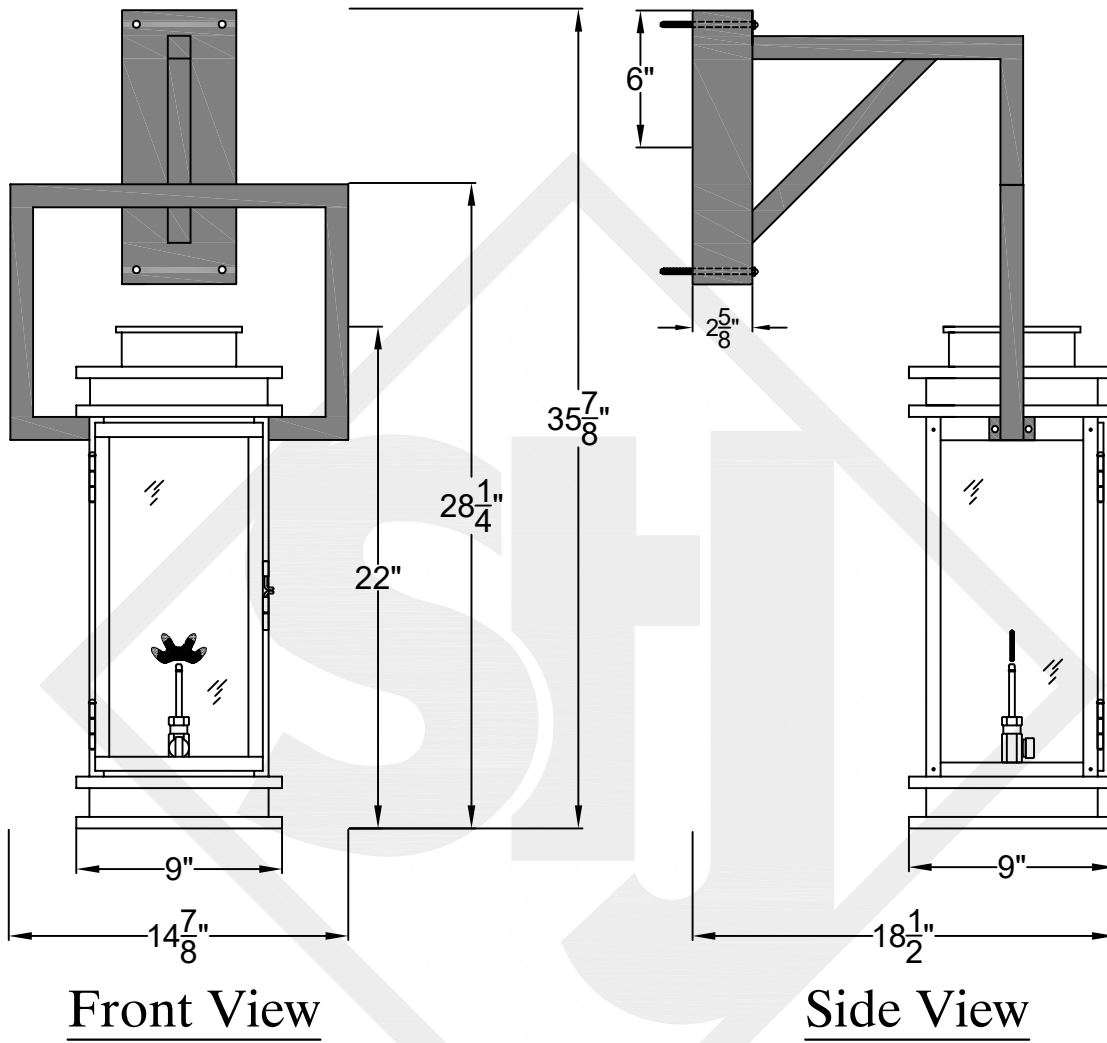

Lights are handcrafted.
Dimensions may vary by 1/4"

UL Certified
Candelabra- Max 60 Watt Bulb
Edison- Max 660 Watt Bulb

SOMERSET SMALL WALL MOUNT HALF YOKE

Shortest Height 30 $\frac{3}{4}$ "

Front View

Side View

Backplate

St. James
LIGHTING

SCALE: N.T.S.	DRAFT: Y. McCullough
FILE: SOMS	APP'D: J. Ragan
JOB: X	DATE: 11/29/23

Lights are handcrafted.
Dimensions may vary by 1/4"

UL Certified
Candelabra- Max 60 Watt Bulb
Edison- Max 660 Watt Bulb

SOMERSET MEDIUM WALL MOUNT HALF YOKE

Shortest Height $31\frac{3}{8}"$

Backplate

St. James
LIGHTING

SCALE: N.T.S.	DRAFT: Y. McCullough
FILE: SOMM	APP'D: J. Ragan
JOB: X	DATE: 11/29/23

Lights are handcrafted.
Dimensions may vary by $1/4"$

Lights are handcrafted.
Dimensions may vary by $\frac{1}{4}"$

B.T.U. Rating
Natural Gas: 2730 B.T.U.
Propane: 2080 B.T.U.

SOMERSET GRANDE WALL MOUNT HALF YOKE

Shortest Height 41"

Front View

Side View

Backplate