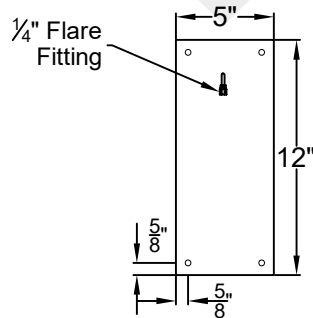

B.T.U. Rating
Natural Gas: 2730 B.T.U.
Propane: 2080 B.T.U.

SOMERSET LARGE WALL MOUNT HALF YOKE

Shortest Height $37\frac{7}{8}"$

Front View

Side View

Backplate

St. James
LIGHTING

SCALE: N.T.S. DRAFT: T. Herring
FILE: SOML APP'D: J. Ragan
JOB: X DATE: 8-30-2023

Lights are handcrafted.
Dimensions may vary by $\frac{1}{4}"$

B.T.U. Rating
Natural Gas: 2730 B.T.U.
Propane: 2080 B.T.U.

SOMERSET GRANDE WALL MOUNT HALF YOKE

Shortest Height 41"

Front View

Side View

Backplate

St. James
LIGHTING

SCALE: N.T.S.	DRAFT: Y. McCullough
FILE: SOMG	APP'D: J. Ragan
JOB: X	DATE: 11/29/23

Lights are handcrafted.
Dimensions may vary by 1/4"

B.T.U. Rating
Natural Gas: 5460 B.T.U.
Propane: 4160 B.T.U.