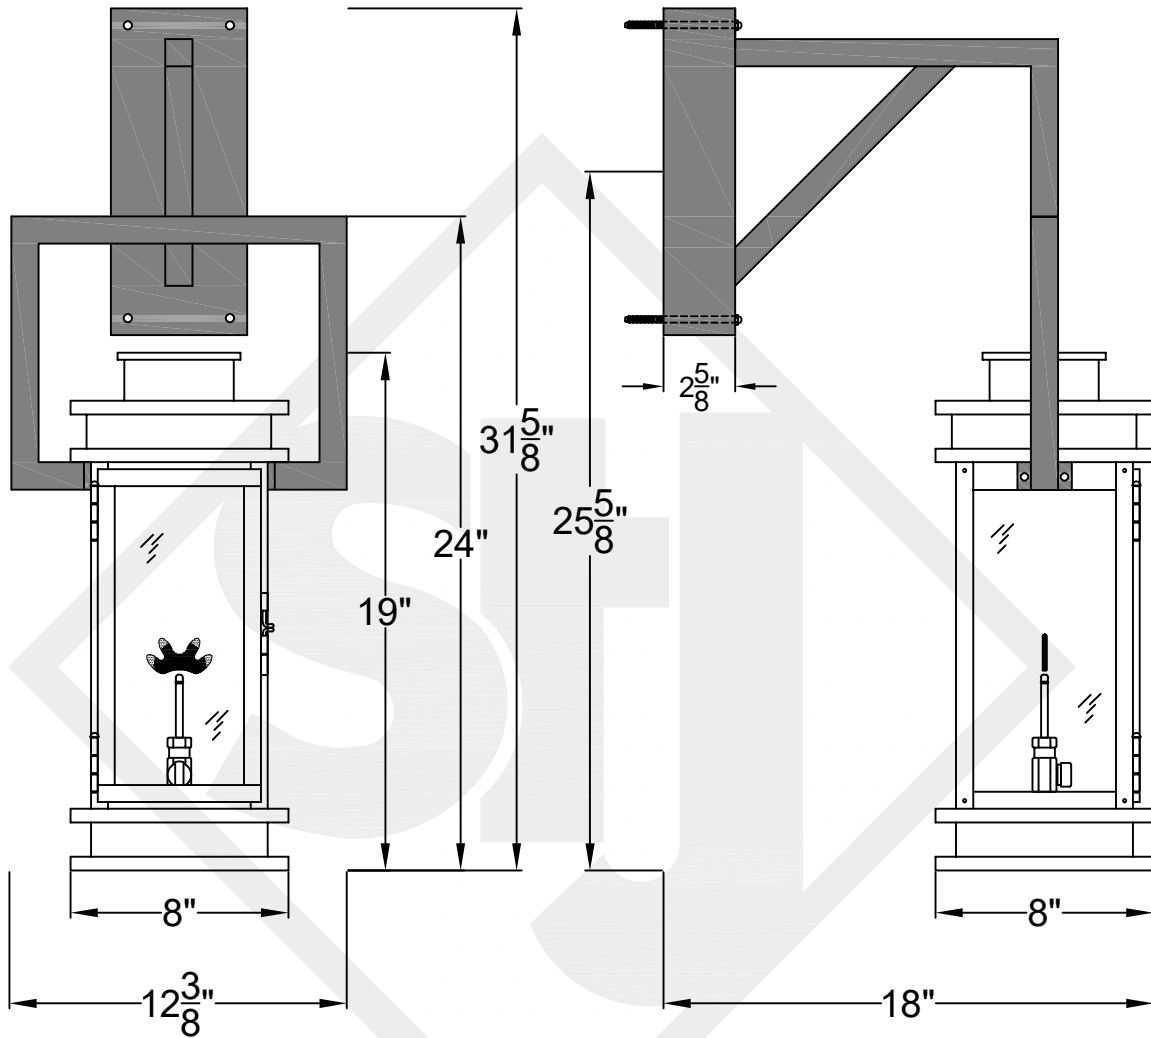

SOMERSET MINI WALL MOUNT HALF YOKE

Shortest
Height $21\frac{3}{4}$ "

Front View

Side View

Backplate

Mini not available in gas

St. James
LIGHTING

SCALE: N.T.S.	DRAFT: Y. McCullough
FILE: SOMMINI	APP'D: J. Ragan
JOB: X	DATE: 11/29/23

Lights are handcrafted.
Dimensions may vary by 1/4"

UL Certified
Candelabra- Max 60 Watt Bulb
Edison- Max 660 Watt Bulb

SOMERSET SMALL WALL MOUNT HALF YOKE

Shortest Height 30 $\frac{3}{4}$ "

Front View

Side View

Backplate

St. James
LIGHTING

SCALE: N.T.S.	DRAFT: Y. McCullough
FILE: SOMS	APP'D: J. Ragan
JOB: X	DATE: 11/29/23

Lights are handcrafted.
Dimensions may vary by 1/4"

UL Certified
Candelabra- Max 60 Watt Bulb
Edison- Max 660 Watt Bulb

Lights are handcrafted.
Dimensions may vary by $\frac{1}{4}"$

B.T.U. Rating
Natural Gas: 2730 B.T.U.
Propane: 2080 B.T.U.

SOMERSET GRANDE WALL MOUNT HALF YOKE

Shortest Height 41"

Front View

Side View

Backplate