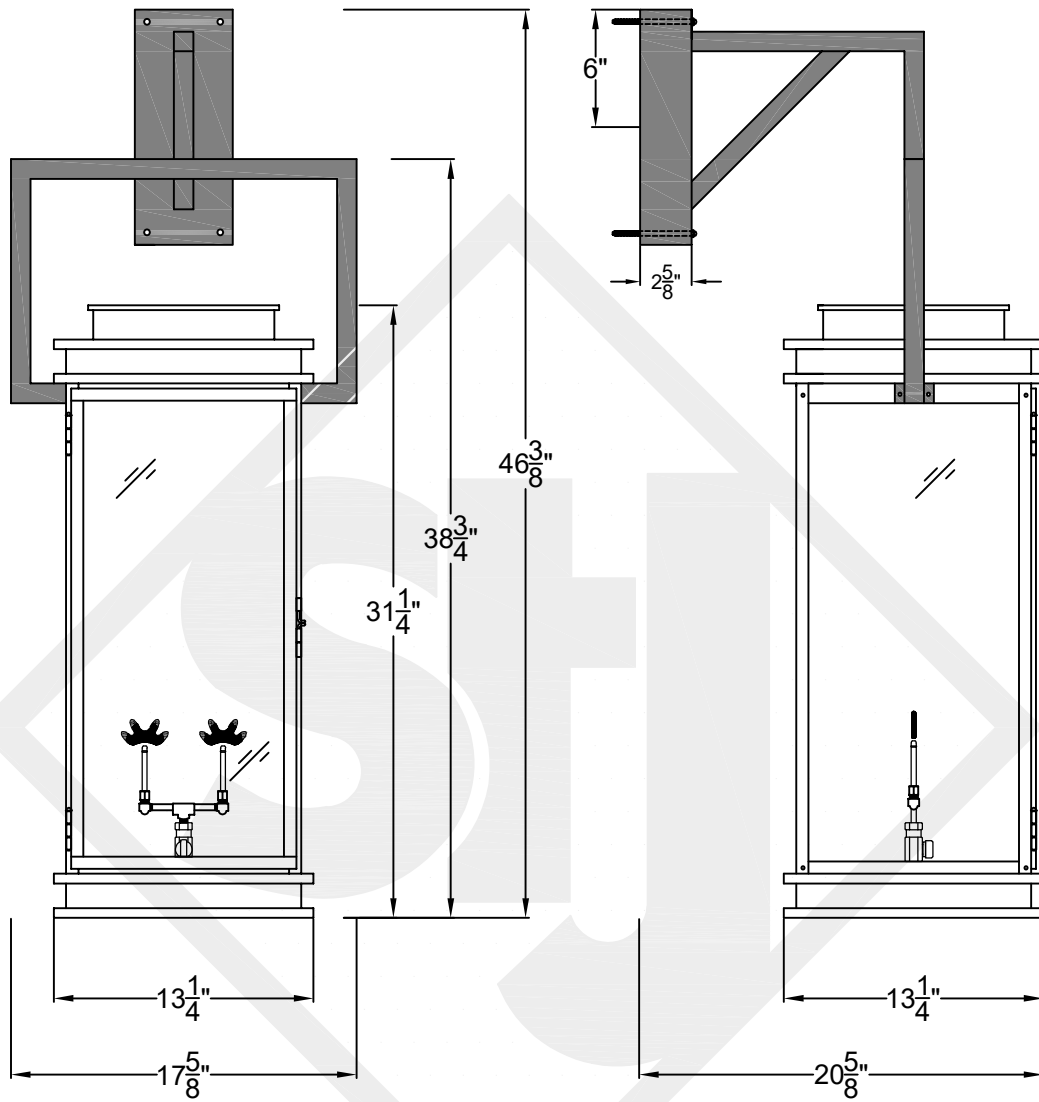

Backplate

St. James
LIGHTING

SCALE: N.T.S.	DRAFT: Y. McCullough
FILE: SOMS	APP'D: J. Ragan
JOB: X	DATE: 11/29/23

Lights are handcrafted.
Dimensions may vary by 1/4"

UL Certified
Candelabra- Max 60 Watt Bulb
Edison- Max 660 Watt Bulb

SOMERSET MEDIUM WALL MOUNT HALF YOKE

Shortest Height $31\frac{3}{8}"$

Backplate

St. James
LIGHTING

SCALE: N.T.S.	DRAFT: Y. McCullough
FILE: SOMM	APP'D: J. Ragan
JOB: X	DATE: 11/29/23

Lights are handcrafted.
Dimensions may vary by $1/4"$

B.T.U. Rating
Natural Gas: 2730 B.T.U.
Propane: 2080 B.T.U.

SOMERSET LARGE WALL MOUNT HALF YOKE

Shortest Height $37\frac{7}{8}"$

Front View

Side View

Backplate

St. James
LIGHTING

SCALE: N.T.S. DRAFT: T. Herring
FILE: SOML APP'D: J. Ragan
JOB: X DATE: 8-30-2023

Lights are handcrafted.
Dimensions may vary by $\frac{1}{4}"$

B.T.U. Rating
Natural Gas: 2730 B.T.U.
Propane: 2080 B.T.U.

SOMERSET GRANDE WALL MOUNT HALF YOKE

Shortest Height 41"

Front View

Side View

Backplate