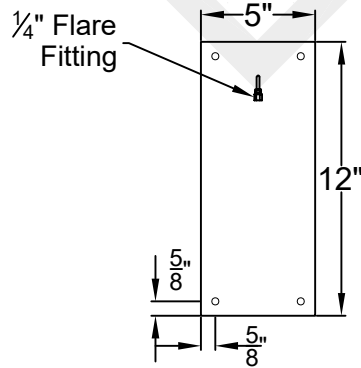

Lights are handcrafted.
Dimensions may vary by 1/4"

UL Certified
Candelabra- Max 60 Watt Bulb
Edison- Max 660 Watt Bulb

SOMERSET SMALL WALL MOUNT HALF YOKE

Shortest Height 30 $\frac{3}{4}$ "

Front View

Side View

Backplate

St. James
LIGHTING

SCALE: N.T.S.	DRAFT: Y. McCullough
FILE: SOMS	APP'D: J. Ragan
JOB: X	DATE: 11/29/23

Lights are handcrafted.
Dimensions may vary by 1/4"

UL Certified
Candelabra- Max 60 Watt Bulb
Edison- Max 660 Watt Bulb

SOMERSET MEDIUM WALL MOUNT HALF YOKE

Shortest Height $31\frac{3}{8}"$

Backplate

St. James
LIGHTING

SCALE: N.T.S.	DRAFT: Y. McCullough
FILE: SOMM	APP'D: J. Ragan
JOB: X	DATE: 11/29/23

Lights are handcrafted.
Dimensions may vary by $1/4"$