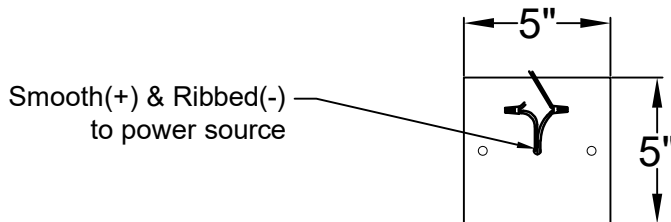

Ceiling Mount

St. James
LIGHTING

SCALE: N.T.S.	DRAFT: T. Herring
FILE: NATL	APP'D: J. Ragan
JOB: X	DATE: 8-28-2023

Lights are handcrafted.
Dimensions may vary by 1/4"

UL Certified
Candelabra- Max 60 Watt Bulb
Edison- Max 660 Watt Bulb