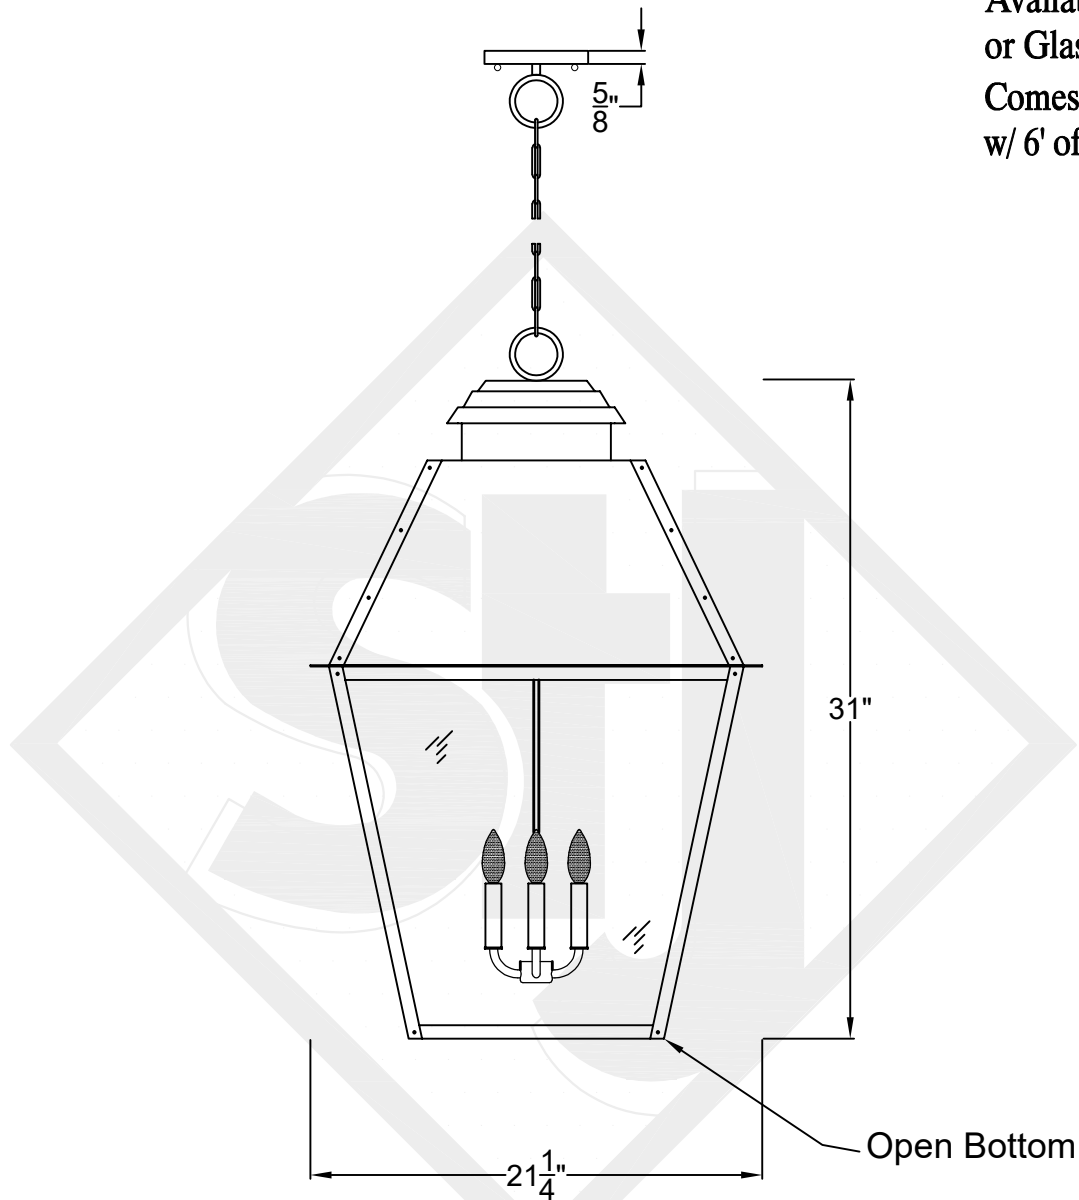

NATCHEZ GRANDE CHAIN HUNG PENDANT

Available w/ Solid
or Glass Top
Comes standard
w/ 6' of chain

Front View