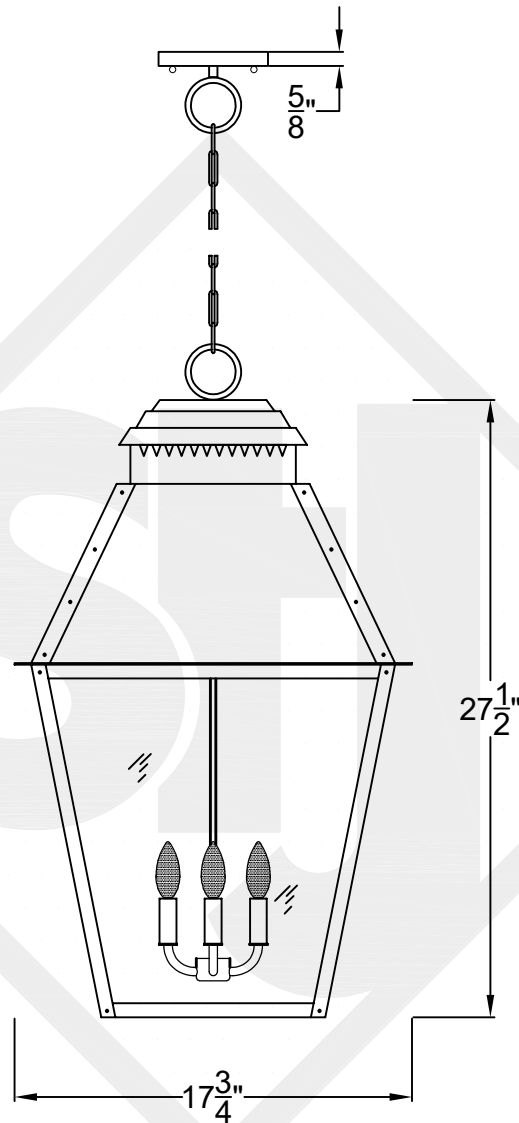

NATCHEZ LARGE CHAIN HUNG PENDANT

Available w/ Solid
or Glass Top
Comes standard
w/ 6' of chain

Front View