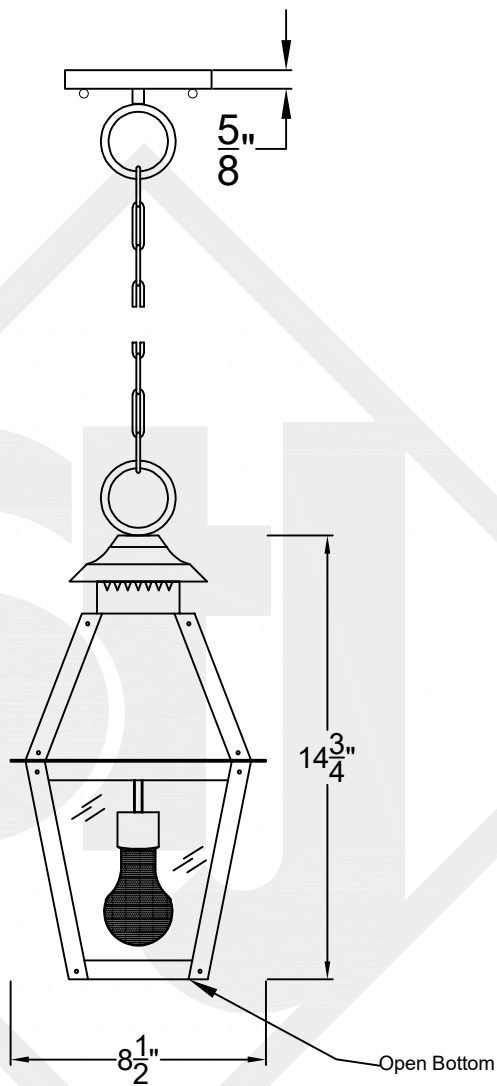

# NATCHEZ MINI CHAIN HUNG PENDANT

Available w/ Solid  
or Glass Top

Comes standard  
w/ 6' of chain

Front View

Backplate

St. James  
LIGHTING

SCALE: N.T.S.	DRAFT: T. Herring
FILE: NATS	APP'D: J. Ragan
JOB: X	DATE: 5-1-2023

Lights are handcrafted.  
Dimensions may vary by 1/4"

UL Certified  
Candelabra- Max 60 Watt Bulb  
Edison- Max 660 Watt Bulb