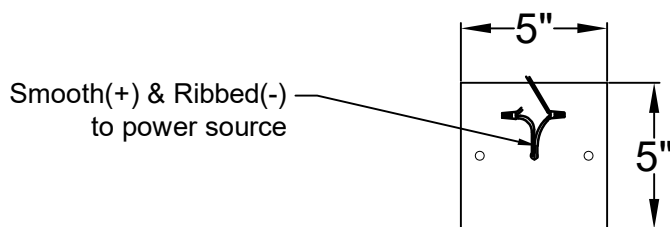

Backplate

St. James
LIGHTING

SCALE: N.T.S.	DRAFT: T. Herring
FILE: NATS	APP'D: J. Ragan
JOB: X	DATE: 5-1-2023

Lights are handcrafted.
Dimensions may vary by 1/4"

UL Certified
Candelabra- Max 60 Watt Bulb
Edison- Max 660 Watt Bulb