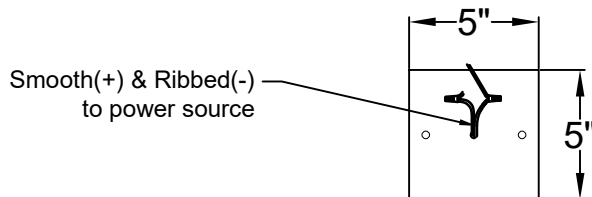

Ceiling Mount

St. James
LIGHTING

SCALE: N.T.S.	DRAFT: T. Herring
FILE: NATM	APP'D: J. Ragan
JOB: X	DATE: 8-28-2023

Lights are handcrafted.
Dimensions may vary by 1/4"

UL Certified
Candelabra- Max 60 Watt Bulb
Edison- Max 660 Watt Bulb