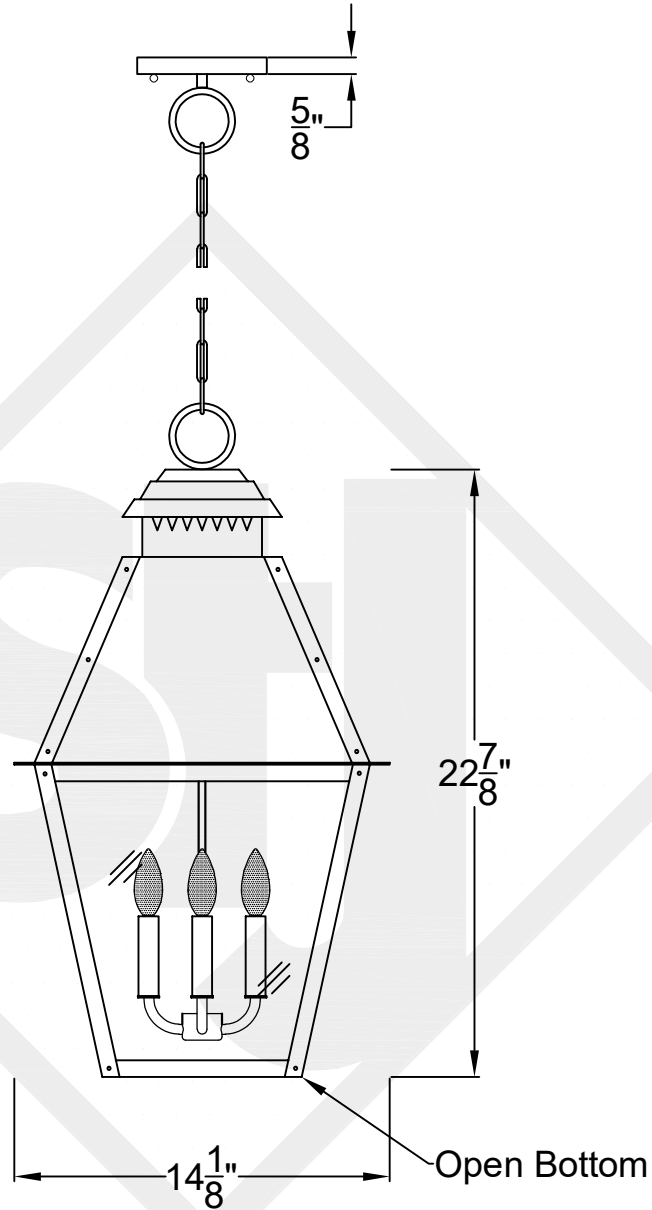

NATCHEZ MEDIUM CHAIN HUNG PENDANT

Available w/ Solid
or Glass Top
Comes standard
w/ 6' of chain

Front View