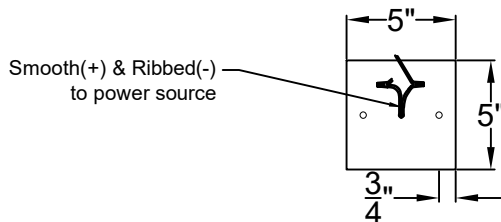

Ceiling Mount

**St. James
LIGHTING**

SCALE: N.T.S.	DRAFT: Y. McCullough
FILE: NATL	APP'D: J. Ragan
JOB: X	DATE: 11/13/23

Lights are handcrafted.
Dimensions may vary by 1/4"

UL Certified
Candelabra- Max 60 Watt Bulb
Edison- Max 660 Watt Bulb