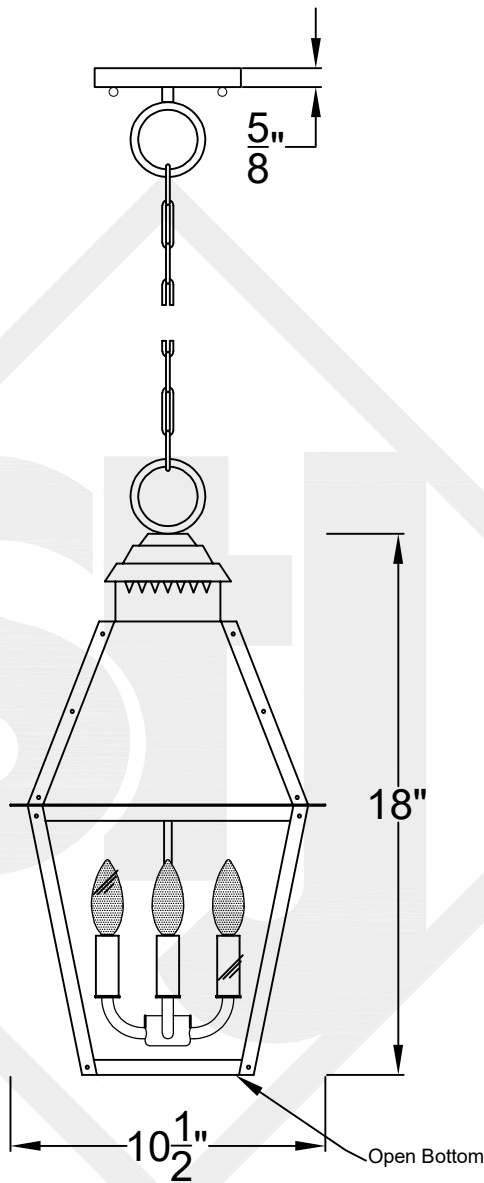

NATCHEZ SMALL CHAIN HUNG PENDANT

Available w/ Solid
or Glass Top
Comes standard
w/ 6' of chain

Front View