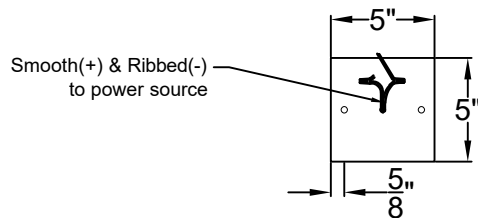

Ceiling Mount

St. James
LIGHTING

SCALE: N.T.S.	DRAFT: Y. McCullough
FILE: NATG	APP'D: J. Ragan
JOB: X	DATE: 11/20/23

Lights are handcrafted.
Dimensions may vary by 1/4"

UL Certified
Candelabra- Max 60 Watt Bulb
Edison- Max 660 Watt Bulb