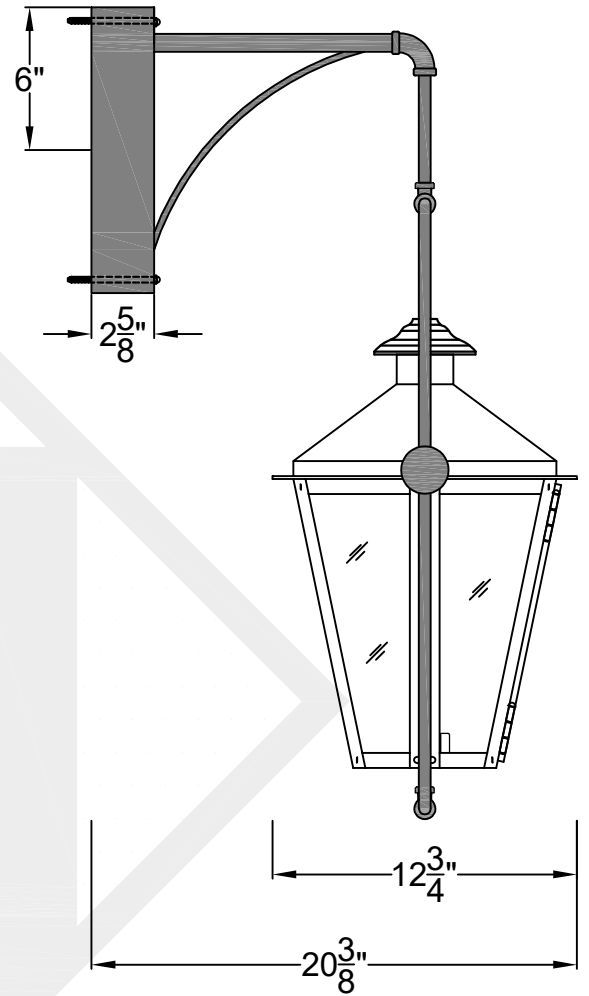

BILOXI MINI WALL MOUNT FULL YOKE

Shortest Height 26 ¹/₄"
Available w/ Solid
or Glass Top

Front View

Side View

Backplate

St. James
LIGHTING

SCALE: N.T.S.	DRAFT: T. Herring
FILE: BILMINI	APP'D: J. Ragan
JOB: X	DATE: 4-21-2023

Lights are handcrafted.
Dimensions may vary by 1/4"

Mini not Available in Gas

UL Certified
Candelabra- Max 60 Watt Bulb
Edison- Max 660 Watt Bulb

BILOXI SMALL WALL MOUNT FULL YOKE

Shortest Height $30\frac{5}{8}"$
Available w/ Solid
or Glass Top

Front View

Side View

Backplate

St. James
LIGHTING

SCALE: N.T.S.	DRAFT: Y. McCullough
FILE: BILS	APP'D: J. Ragan
JOB: X	DATE: 11/14/23

Lights are handcrafted.
Dimensions may vary by 1/4"

B.T.U. Rating
Natural Gas: 2730 B.T.U.
Propane: 2080 B.T.U.

BILOXI MEDIUM WALL MOUNT FULL YOKE

Shortest Height 36 1/2"
Available w/ Solid
or Glass Top

Front View

Side View

Backplate

St. James
LIGHTING

SCALE: N.T.S.	DRAFT: T. Herring
FILE: BILM	APP'D: J. Ragan
JOB: X	DATE: 4-21-2023