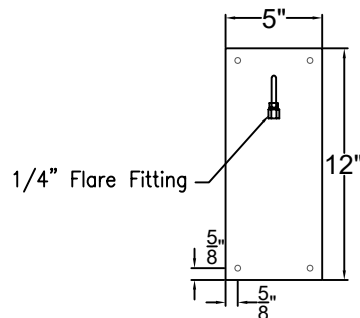

BILOXI MEDIUM WALL MOUNT FULL YOKE

Shortest Height 36 1/2"
Available w/ Solid
or Glass Top

Front View

Side View

Backplate

St. James
LIGHTING

SCALE: N.T.S.	DRAFT: T. Herring
FILE: BILM	APP'D: J. Ragan
JOB: X	DATE: 4-21-2023

Lights are handcrafted.
Dimensions may vary by 1/4"

B.T.U. Rating
Natural Gas: 2730 B.T.U.
Propane: 2080 B.T.U.

BILOXI LARGE WALL MOUNT FULL YOKE

Shortest Height 48 $\frac{1}{8}$ "
Available w/ Solid
or Glass Top

Front View

Side View

Backplate

St. James
LIGHTING

SCALE: N.T.S.	DRAFT: Y. McCullough
FILE: BILL	APP'D: J. Ragan
JOB: X	DATE: 11/15/23

Lights are handcrafted.
Dimensions may vary by 1/4"

B.T.U. Rating
Natural Gas: 2730 B.T.U.
Propane: 2080 B.T.U.