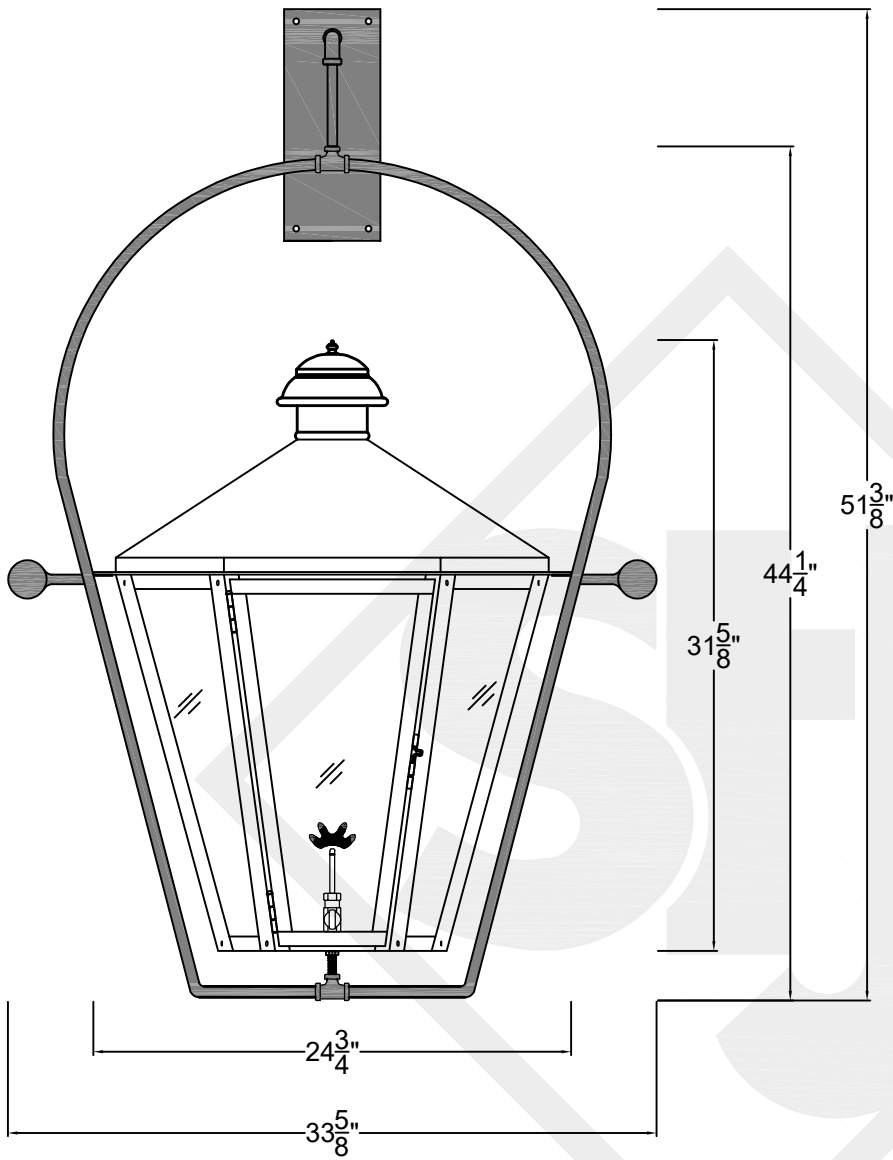

BILOXI MINI WALL MOUNT FULL YOKE

Shortest Height 26 ¹/₄"
Available w/ Solid
or Glass Top

Front View

Side View

Backplate

St. James
LIGHTING

SCALE: N.T.S.	DRAFT: T. Herring
FILE: BILMINI	APP'D: J. Ragan
JOB: X	DATE: 4-21-2023

Front View

Side View

Backplate

St. James
LIGHTING

SCALE: N.T.S.	DRAFT: Y. McCullough
FILE: BILS	APP'D: J. Ragan
JOB: X	DATE: 11/14/23

Lights are handcrafted.
Dimensions may vary by 1/4"

B.T.U. Rating
Natural Gas: 2730 B.T.U.
Propane: 2080 B.T.U.

BILOXI MEDIUM WALL MOUNT FULL YOKE

Shortest Height 36 1/2"
Available w/ Solid
or Glass Top

Front View

Side View

Backplate

St. James
LIGHTING

SCALE: N.T.S.	DRAFT: T. Herring
FILE: BILM	APP'D: J. Ragan
JOB: X	DATE: 4-21-2023

Front View

Side View

Backplate

St. James
LIGHTING

SCALE: N.T.S.	DRAFT: Y. McCullough
FILE: BILL	APP'D: J. Ragan
JOB: X	DATE: 11/15/23

Lights are handcrafted.
Dimensions may vary by 1/4"

B.T.U. Rating
Natural Gas: 2730 B.T.U.
Propane: 2080 B.T.U.