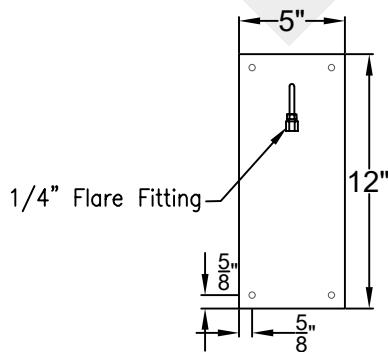

Front View

Side View

Backplate

St. James
LIGHTING

SCALE: N.T.S.	DRAFT: Y. McCullough
FILE: BILS	APP'D: J. Ragan
JOB: X	DATE: 11/14/23

Lights are handcrafted.
Dimensions may vary by 1/4"

B.T.U. Rating
Natural Gas: 2730 B.T.U.
Propane: 2080 B.T.U.

BILOXI MEDIUM WALL MOUNT FULL YOKE

Shortest Height 36 1/2"
Available w/ Solid
or Glass Top

Front View

Side View

Backplate

St. James
LIGHTING

SCALE: N.T.S.	DRAFT: T. Herring
FILE: BILM	APP'D: J. Ragan
JOB: X	DATE: 4-21-2023

Front View

Side View

Backplate

St. James
LIGHTING

SCALE: N.T.S.	DRAFT: Y. McCullough
FILE: BILL	APP'D: J. Ragan
JOB: X	DATE: 11/15/23

Lights are handcrafted.
Dimensions may vary by 1/4"

B.T.U. Rating
Natural Gas: 2730 B.T.U.
Propane: 2080 B.T.U.