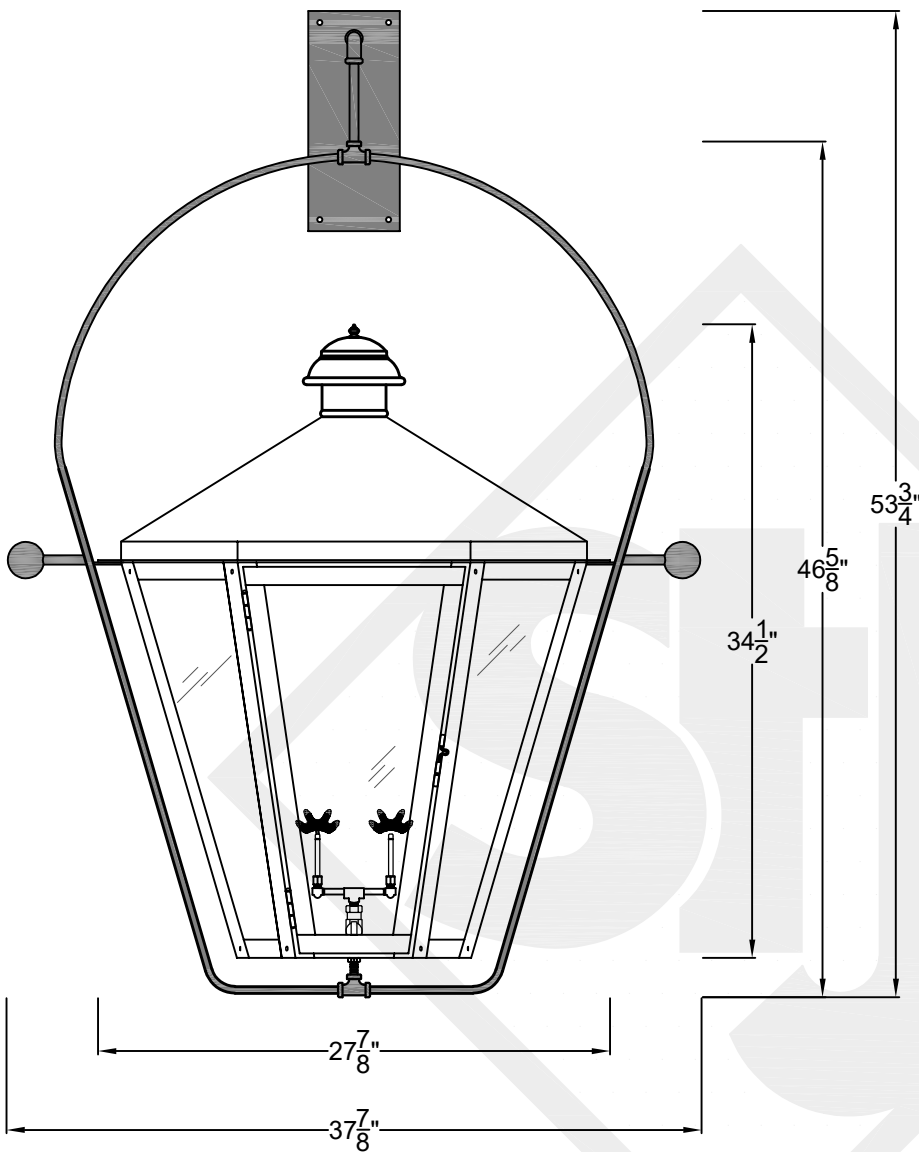

BILOXI MINI WALL MOUNT FULL YOKE

Shortest Height 26 ¹/₄"
Available w/ Solid
or Glass Top

Front View

Side View

Backplate

St. James
LIGHTING

SCALE: N.T.S.	DRAFT: T. Herring
FILE: BILMINI	APP'D: J. Ragan
JOB: X	DATE: 4-21-2023

Front View

Side View

Backplate

St. James
LIGHTING

SCALE: N.T.S.	DRAFT: Y. McCullough
FILE: BILS	APP'D: J. Ragan
JOB: X	DATE: 11/14/23

Lights are handcrafted.
Dimensions may vary by 1/4"

B.T.U. Rating
Natural Gas: 2730 B.T.U.
Propane: 2080 B.T.U.

Front View

Side View

Backplate

St. James
LIGHTING

SCALE: N.T.S.	DRAFT: Y. McCullough
FILE: BILL	APP'D: J. Ragan
JOB: X	DATE: 11/15/23

Lights are handcrafted.
Dimensions may vary by 1/4"

B.T.U. Rating
Natural Gas: 2730 B.T.U.
Propane: 2080 B.T.U.

BILOXI GRANDE WALL MOUNT FULL YOKE

Shortest Height 50 $\frac{1}{2}$ "
Available w/ Solid
or Glass Top

Front View

Side View

Backplate

St. James
LIGHTING

SCALE: N.T.S.	DRAFT: Y. McCullough
FILE: BILM	APP'D: J. Ragan
JOB: X	DATE: 11/15/23