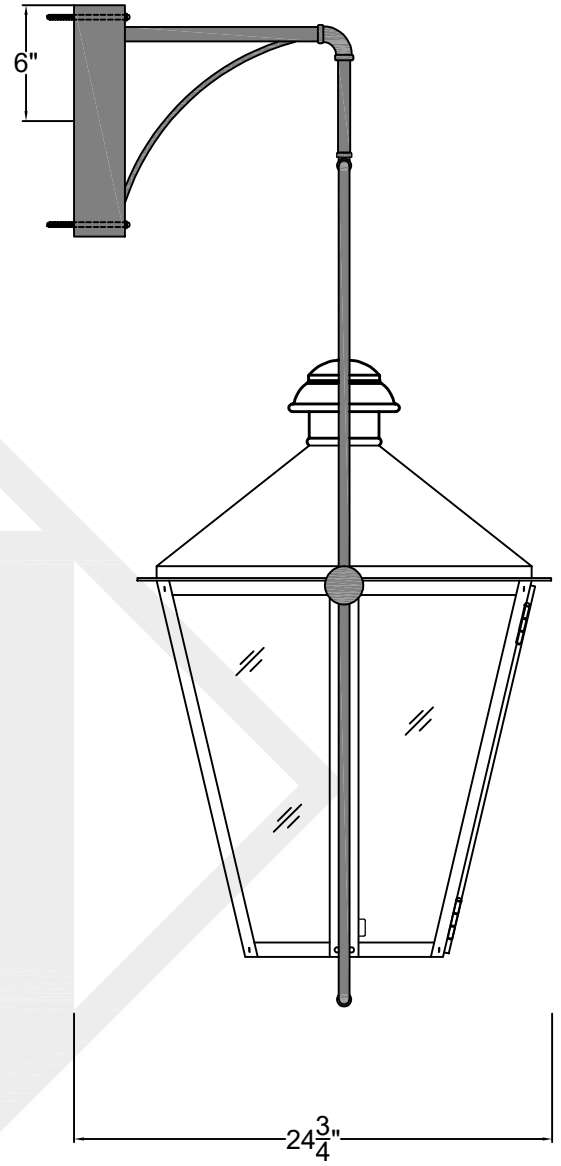

BILOXI MINI WALL MOUNT FULL YOKE

Shortest Height 26 ¹/₄"
Available w/ Solid
or Glass Top

Front View

Side View

Backplate

St. James
LIGHTING

SCALE: N.T.S.	DRAFT: T. Herring
FILE: BILMINI	APP'D: J. Ragan
JOB: X	DATE: 4-21-2023

BILOXI MEDIUM WALL MOUNT FULL YOKE

Shortest Height 36 1/2"
Available w/ Solid
or Glass Top

Front View

Side View

Backplate

St. James
LIGHTING

SCALE: N.T.S.	DRAFT: T. Herring
FILE: BILM	APP'D: J. Ragan
JOB: X	DATE: 4-21-2023

Lights are handcrafted.
Dimensions may vary by 1/4"

B.T.U. Rating
Natural Gas: 2730 B.T.U.
Propane: 2080 B.T.U.

BILOXI LARGE WALL MOUNT FULL YOKE

Shortest Height 48 $\frac{1}{8}$ "
Available w/ Solid
or Glass Top

Front View

Side View

Backplate

St. James
LIGHTING

SCALE: N.T.S.	DRAFT: Y. McCullough
FILE: BILL	APP'D: J. Ragan
JOB: X	DATE: 11/15/23

Lights are handcrafted.
Dimensions may vary by 1/4"

B.T.U. Rating
Natural Gas: 2730 B.T.U.
Propane: 2080 B.T.U.