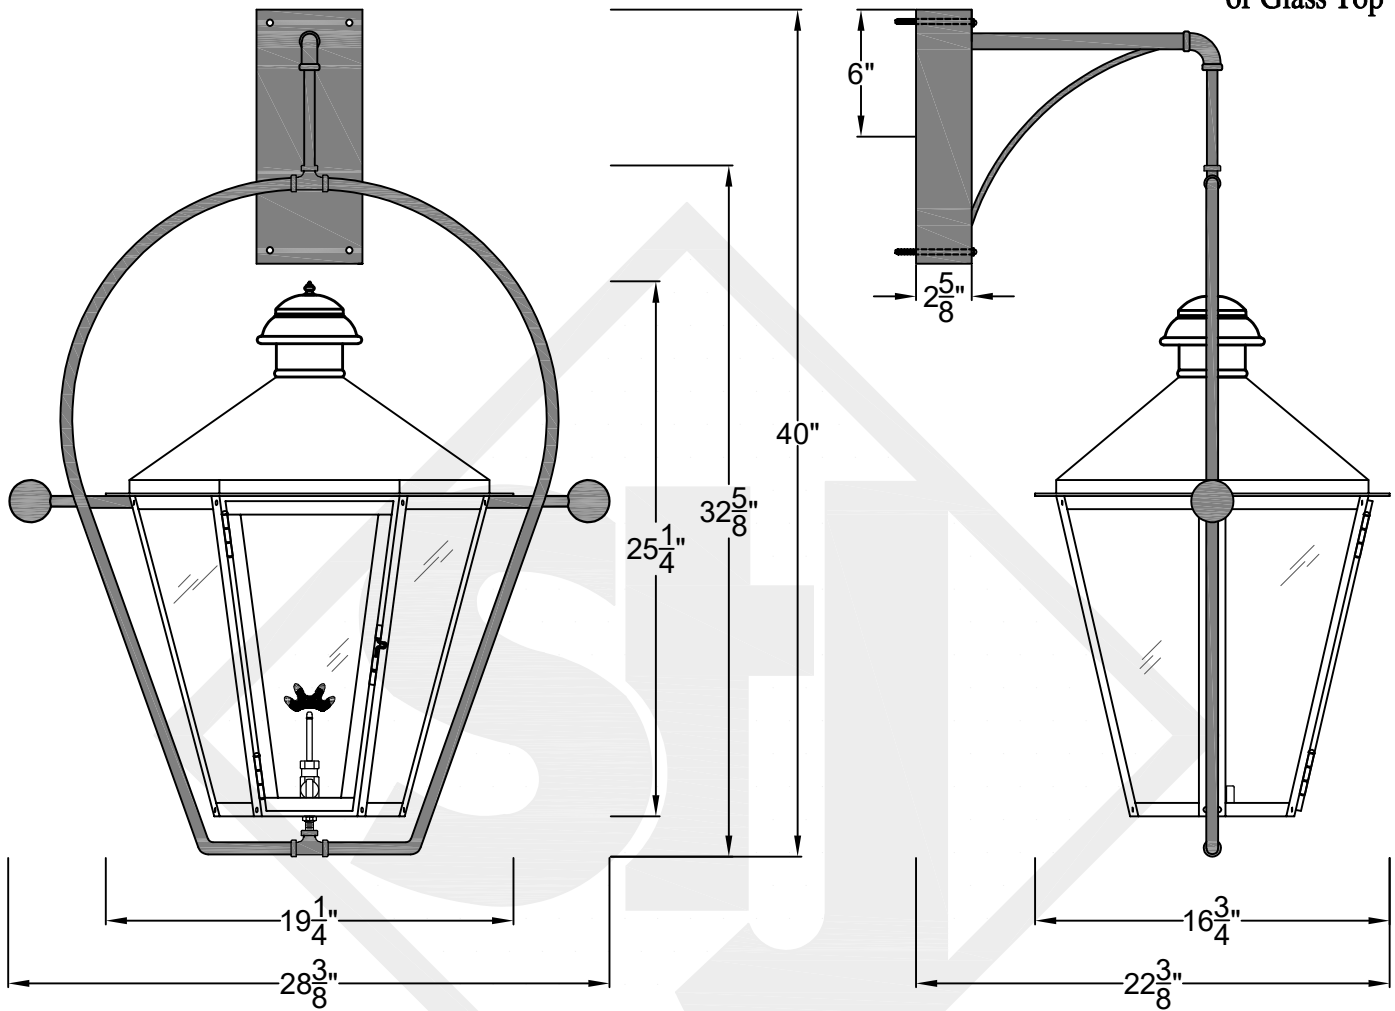

BILOXI MINI WALL MOUNT FULL YOKE

Shortest Height 26 ¹/₄"
Available w/ Solid
or Glass Top

Front View

Side View

Backplate

St. James
LIGHTING

SCALE: N.T.S.	DRAFT: T. Herring
FILE: BILMINI	APP'D: J. Ragan
JOB: X	DATE: 4-21-2023

Lights are handcrafted.
Dimensions may vary by 1/4"

Mini not Available in Gas

UL Certified
Candelabra- Max 60 Watt Bulb
Edison- Max 660 Watt Bulb

BILOXI SMALL WALL MOUNT FULL YOKE

Shortest Height $30\frac{5}{8}"$
Available w/ Solid
or Glass Top

Front View

Side View

Backplate

St. James
LIGHTING

SCALE: N.T.S.	DRAFT: Y. McCullough
FILE: BILS	APP'D: J. Ragan
JOB: X	DATE: 11/14/23

Lights are handcrafted.
Dimensions may vary by 1/4"

B.T.U. Rating
Natural Gas: 2730 B.T.U.
Propane: 2080 B.T.U.

BILOXI MEDIUM WALL MOUNT FULL YOKE

Shortest Height 36 1/2"
Available w/ Solid
or Glass Top

Front View

Side View

Backplate

St. James
LIGHTING

SCALE: N.T.S.	DRAFT: T. Herring
FILE: BILM	APP'D: J. Ragan
JOB: X	DATE: 4-21-2023