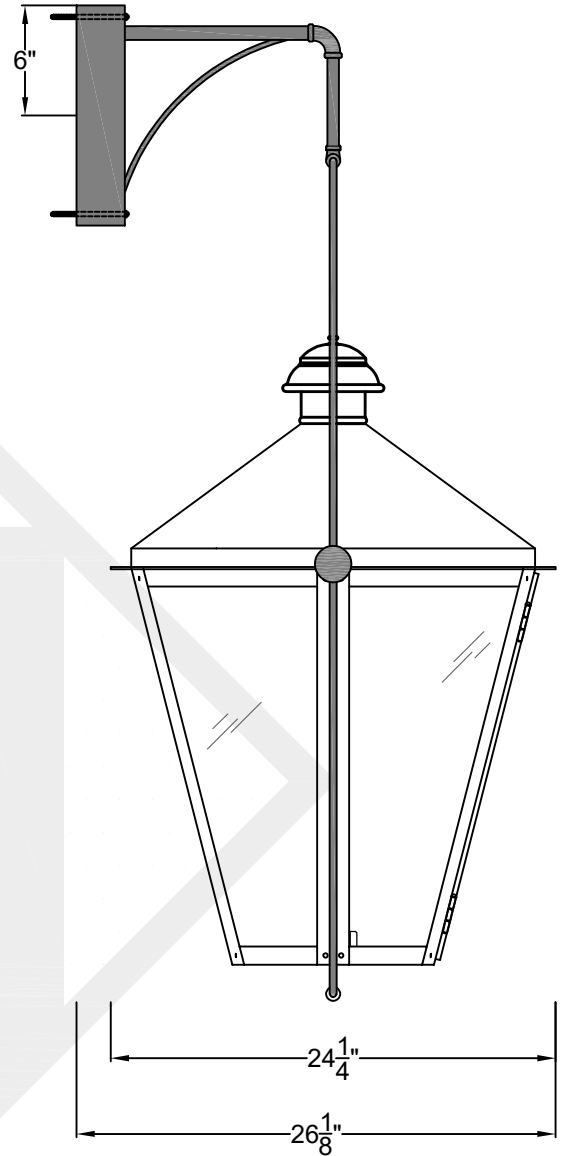

BILOXI MINI WALL MOUNT FULL YOKE

Shortest Height 26 ¹/₄"
Available w/ Solid
or Glass Top

Front View

Side View

Backplate

St. James
LIGHTING

SCALE: N.T.S.	DRAFT: T. Herring
FILE: BILMINI	APP'D: J. Ragan
JOB: X	DATE: 4-21-2023

BILOXI MEDIUM WALL MOUNT FULL YOKE

Shortest Height 36 1/2"
Available w/ Solid
or Glass Top

Front View

Side View

Backplate

St. James
LIGHTING

SCALE: N.T.S.	DRAFT: T. Herring
FILE: BILM	APP'D: J. Ragan
JOB: X	DATE: 4-21-2023

Front View

Side View

Backplate

St. James
LIGHTING

SCALE: N.T.S.	DRAFT: Y. McCullough
FILE: BILL	APP'D: J. Ragan
JOB: X	DATE: 11/15/23

Lights are handcrafted.
Dimensions may vary by 1/4"

B.T.U. Rating
Natural Gas: 2730 B.T.U.
Propane: 2080 B.T.U.

BILOXI GRANDE WALL MOUNT FULL YOKE

Shortest Height 50 $\frac{1}{2}$ "
Available w/ Solid
or Glass Top

Front View

Side View

Backplate

St. James
LIGHTING

SCALE: N.T.S.	DRAFT: Y. McCullough
FILE: BILM	APP'D: J. Ragan
JOB: X	DATE: 11/15/23