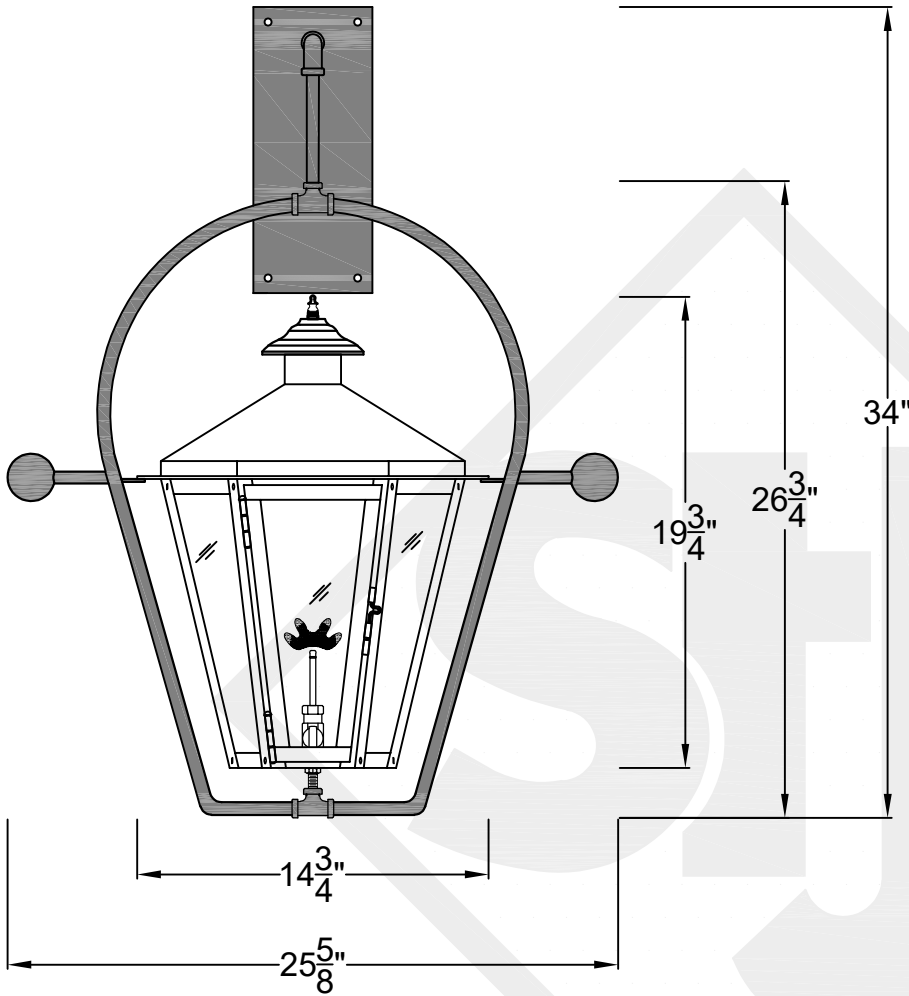

BILOXI MINI WALL MOUNT FULL YOKE

Shortest Height 26 ¹/₄"
Available w/ Solid
or Glass Top

Front View

Side View

Backplate

St. James
LIGHTING

SCALE: N.T.S.	DRAFT: T. Herring
FILE: BILMINI	APP'D: J. Ragan
JOB: X	DATE: 4-21-2023

Lights are handcrafted.
Dimensions may vary by 1/4"

Mini not Available in Gas

UL Certified
Candelabra- Max 60 Watt Bulb
Edison- Max 660 Watt Bulb

BILOXI SMALL WALL MOUNT FULL YOKE

Shortest Height $30\frac{5}{8}"$
Available w/ Solid
or Glass Top

Front View

Side View

Backplate

St. James
LIGHTING

SCALE: N.T.S.	DRAFT: Y. McCullough
FILE: BILS	APP'D: J. Ragan
JOB: X	DATE: 11/14/23

Lights are handcrafted.
Dimensions may vary by 1/4"

B.T.U. Rating
Natural Gas: 2730 B.T.U.
Propane: 2080 B.T.U.

BILOXI MEDIUM WALL MOUNT FULL YOKE

Shortest Height 36 1/2"
Available w/ Solid
or Glass Top

Front View

Side View

Backplate

St. James
LIGHTING

SCALE: N.T.S.	DRAFT: T. Herring
FILE: BILM	APP'D: J. Ragan
JOB: X	DATE: 4-21-2023