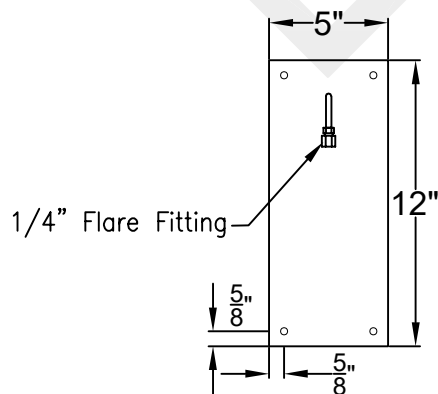

BILOXI MINI WALL MOUNT FULL YOKE

Shortest Height 26 ¹/₄"
Available w/ Solid
or Glass Top

Front View

Side View

Backplate

St. James
LIGHTING

SCALE: N.T.S.	DRAFT: T. Herring
FILE: BILMINI	APP'D: J. Ragan
JOB: X	DATE: 4-21-2023

Lights are handcrafted.
Dimensions may vary by 1/4"

Mini not Available in Gas

UL Certified
Candelabra- Max 60 Watt Bulb
Edison- Max 660 Watt Bulb

BILOXI SMALL WALL MOUNT FULL YOKE

Shortest Height $30\frac{5}{8}"$
Available w/ Solid
or Glass Top

Front View

Side View

Backplate

St. James
LIGHTING

SCALE: N.T.S.	DRAFT: Y. McCullough
FILE: BILS	APP'D: J. Ragan
JOB: X	DATE: 11/14/23

Lights are handcrafted.
Dimensions may vary by 1/4"

B.T.U. Rating
Natural Gas: 2730 B.T.U.
Propane: 2080 B.T.U.

BILOXI MEDIUM WALL MOUNT FULL YOKE

Shortest Height 36 1/2"
Available w/ Solid
or Glass Top

Front View

Side View

Backplate

St. James
LIGHTING

SCALE: N.T.S.	DRAFT: T. Herring
FILE: BILM	APP'D: J. Ragan
JOB: X	DATE: 4-21-2023