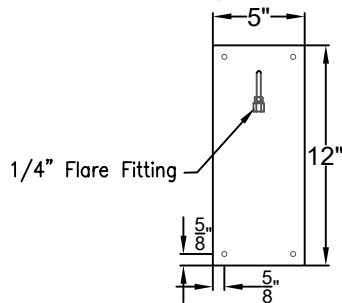

Front View

Side View

Backplate

St. James
LIGHTING

SCALE: N.T.S.	DRAFT: Y. McCullough
FILE: BILL	APP'D: J. Ragan
JOB: X	DATE: 11/15/23

Lights are handcrafted.
Dimensions may vary by 1/4"

B.T.U. Rating
Natural Gas: 2730 B.T.U.
Propane: 2080 B.T.U.

BILOXI GRANDE WALL MOUNT FULL YOKE

Shortest Height 50 $\frac{1}{2}$ "
Available w/ Solid
or Glass Top

Front View

Side View

Backplate

St. James
LIGHTING

SCALE: N.T.S.	DRAFT: Y. McCullough
FILE: BILM	APP'D: J. Ragan
JOB: X	DATE: 11/15/23

Lights are handcrafted.
Dimensions may vary by 1/4"

B.T.U. Rating
Natural Gas: 5460 B.T.U.
Propane: 4160 B.T.U.