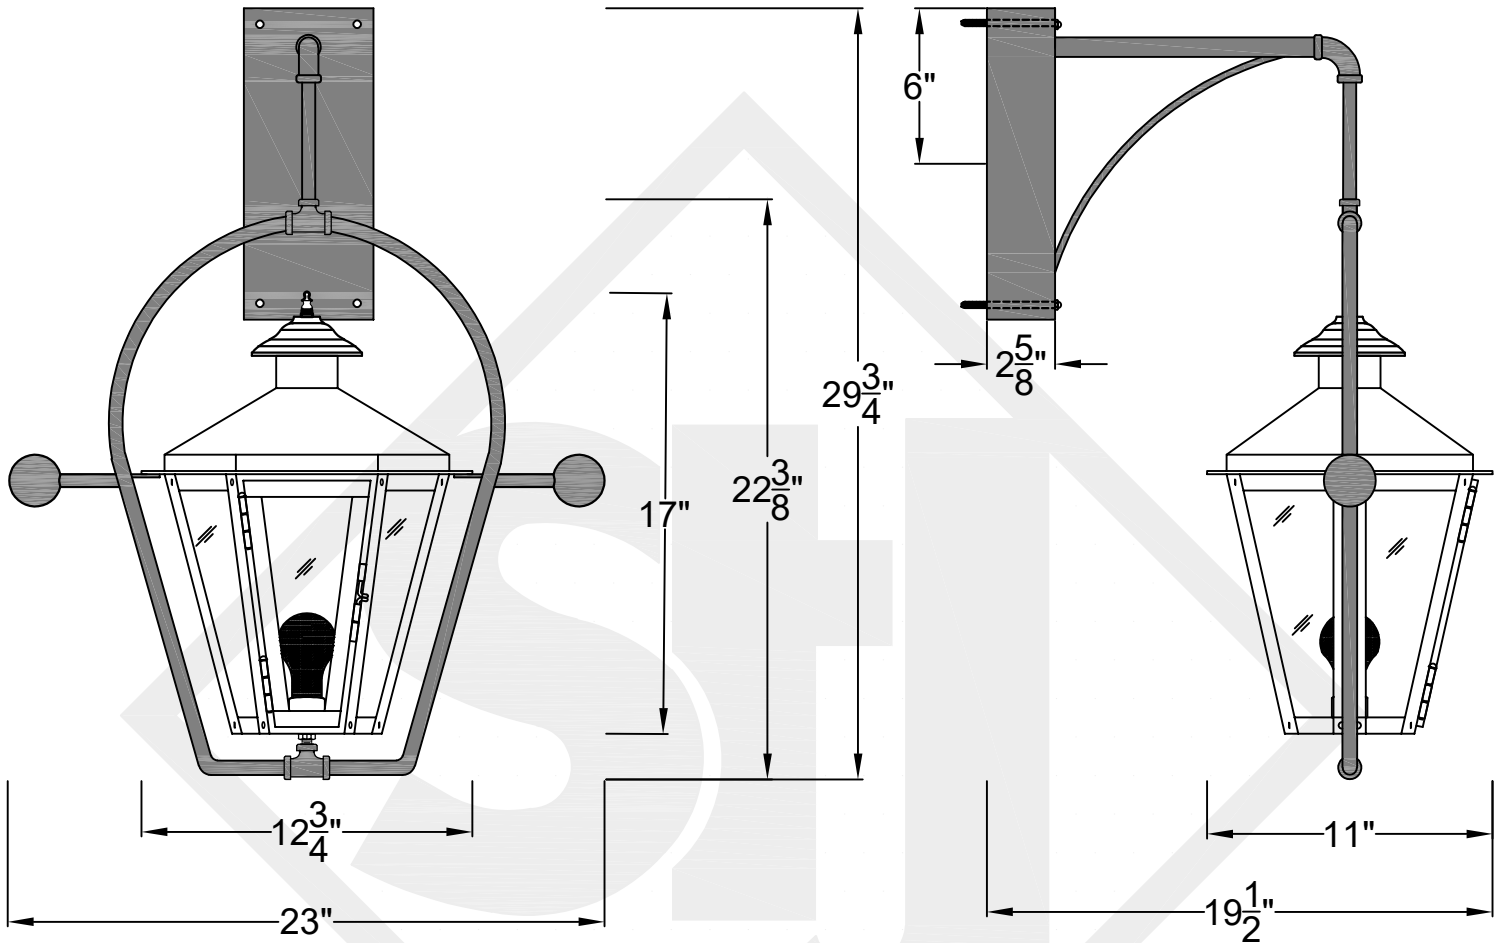

BILOXI MINI WALL MOUNT FULL YOKE

Shortest Height 26 ¹/₄"
Available w/ Solid
or Glass Top

Front View

Side View

Backplate

St. James
LIGHTING

SCALE: N.T.S.	DRAFT: T. Herring
FILE: BILMINI	APP'D: J. Ragan
JOB: X	DATE: 4-21-2023

Lights are handcrafted.
Dimensions may vary by 1/4"

Mini not Available in Gas

UL Certified
Candelabra- Max 60 Watt Bulb
Edison- Max 660 Watt Bulb

BILOXI SMALL WALL MOUNT FULL YOKE

Shortest Height $30\frac{5}{8}"$
Available w/ Solid
or Glass Top

Front View

Side View

Backplate

St. James
LIGHTING

SCALE: N.T.S.	DRAFT: Y. McCullough
FILE: BILS	APP'D: J. Ragan
JOB: X	DATE: 11/14/23

Lights are handcrafted.
Dimensions may vary by 1/4"

B.T.U. Rating
Natural Gas: 2730 B.T.U.
Propane: 2080 B.T.U.

BILOXI MEDIUM WALL MOUNT FULL YOKE

Shortest Height 36 1/2"
Available w/ Solid
or Glass Top

Front View

Side View

Backplate

St. James
LIGHTING

SCALE: N.T.S.	DRAFT: T. Herring
FILE: BILM	APP'D: J. Ragan
JOB: X	DATE: 4-21-2023