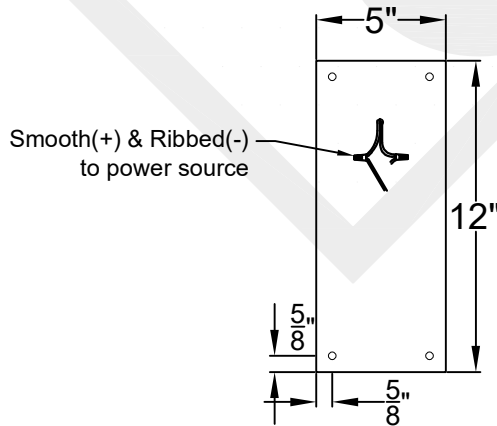

BILOXI MINI WALL MOUNT FULL YOKE

Shortest Height 26 ¹/₄"
Available w/ Solid
or Glass Top

Front View

Side View

Backplate

St. James
LIGHTING

SCALE: N.T.S.	DRAFT: T. Herring
FILE: BILMINI	APP'D: J. Ragan
JOB: X	DATE: 4-21-2023

Lights are handcrafted.
Dimensions may vary by 1/4"

Mini not Available in Gas

UL Certified
Candelabra- Max 60 Watt Bulb
Edison- Max 660 Watt Bulb

BILOXI SMALL WALL MOUNT FULL YOKE

Shortest Height $30\frac{5}{8}"$
Available w/ Solid
or Glass Top