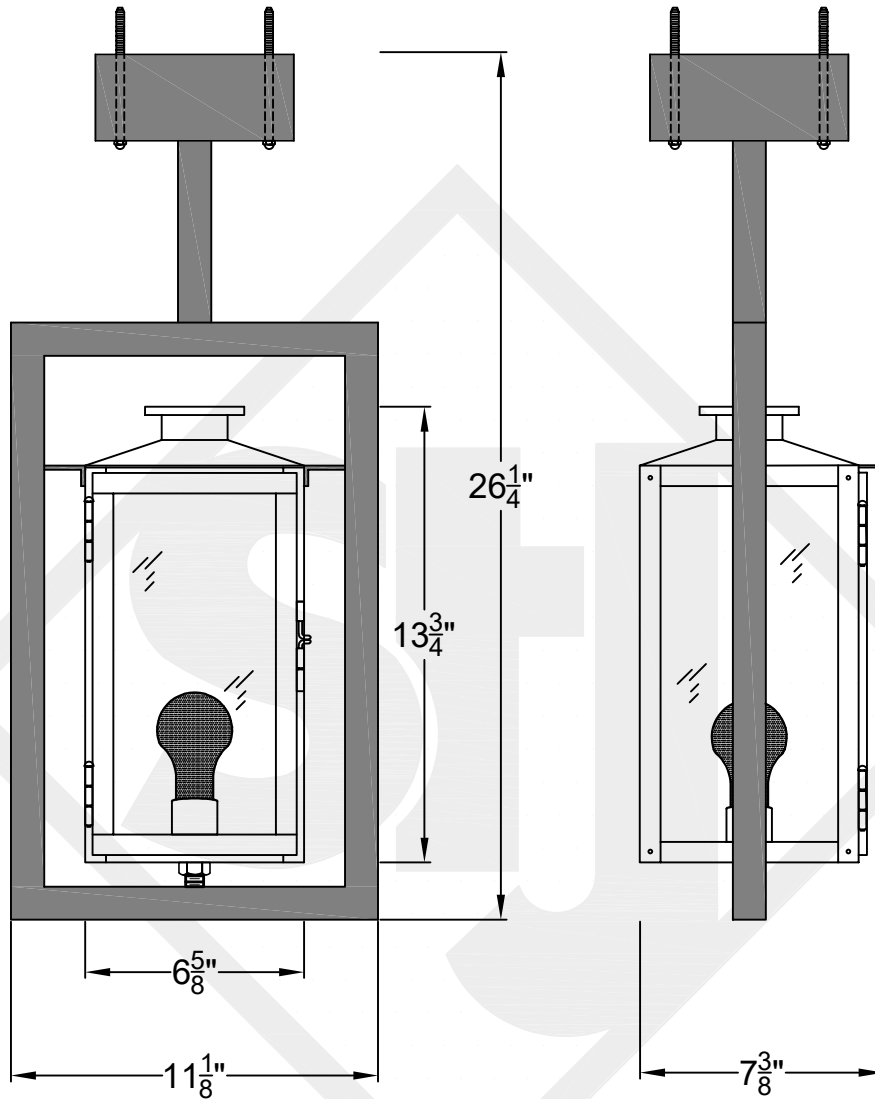

OXFORD MINI CEILING MOUNT FULL YOKE

Shortest Height 21 ³/₄"

Front View

Side View

Ceiling Mount

St. James
LIGHTING

SCALE: N.T.S.	DRAFT: Y. McCullough
FILE: OXFMINI	APP'D: J. Ragan
JOB: X	DATE: 11/29/23

Lights are handcrafted.
Dimensions may vary by 1/4"

UL Certified
Candelabra- Max 60 Watt Bulb
Edison- Max 660 Watt Bulb

OXFORD SMALL CEILING MOUNT FULL YOKE

Shortest Height 31 $\frac{1}{8}$ "

Front View

Side View

Ceiling Mount

St. James
LIGHTING

SCALE: N.T.S.	DRAFT: Y. McCullough
FILE: OXFS	APP'D: J. Ragan
JOB: X	DATE: 11/29/23

Lights are handcrafted.
Dimensions may vary by 1/4"

B.T.U. Rating
Natural Gas: 2730 B.T.U.
Propane: 2080 B.T.U.

OXFORD MEDIUM CEILING MOUNT FULL YOKE

Shortest Height 30 ³/₄"

Front View

Side View

Ceiling Mount

OXFORD LARGE CEILING MOUNT FULL YOKE

Shortest Height 39 ³/₈"

Front View

Side View

Ceiling Mount

St. James
LIGHTING

SCALE: N.T.S.	DRAFT: Y. McCullough
FILE: OXFL	APP'D: J. Ragan
JOB: X	DATE: 11/29/23

Lights are handcrafted.
Dimensions may vary by 1/4"