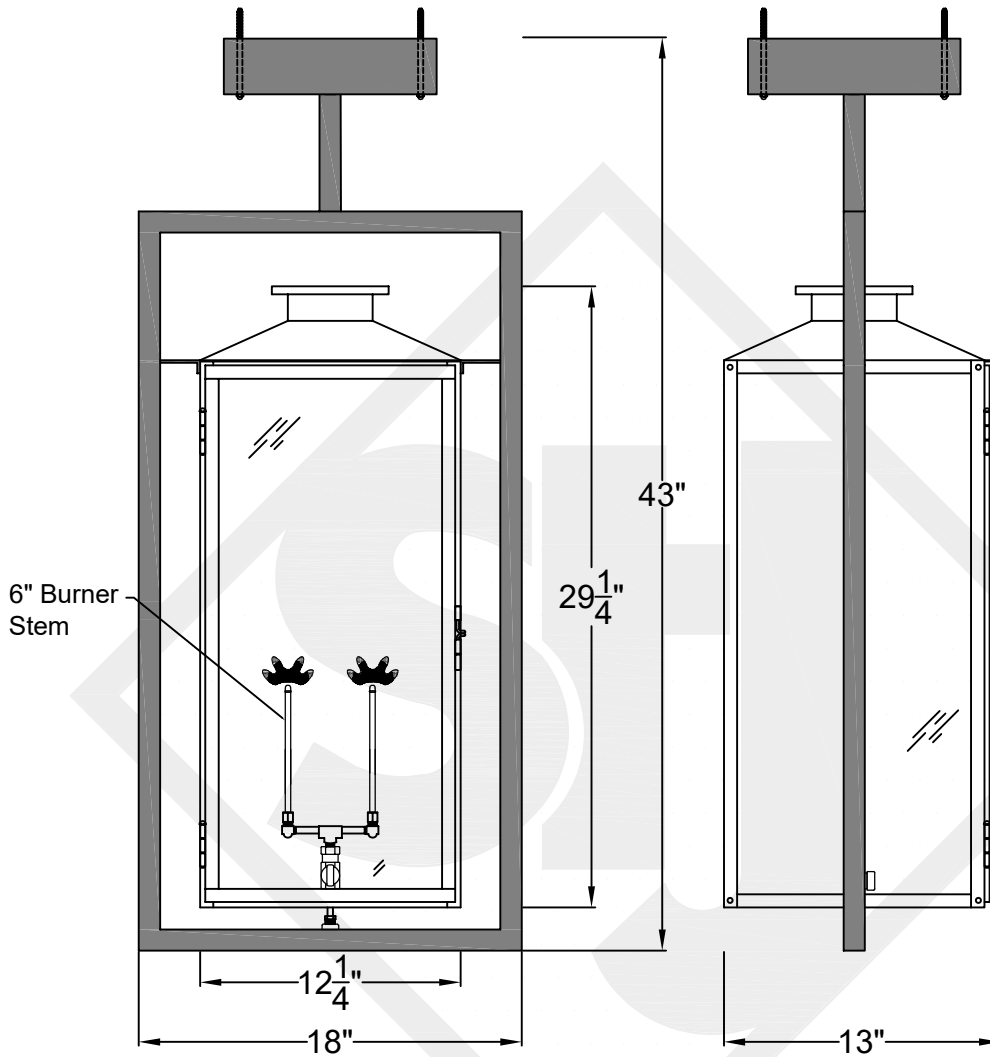

OXFORD LARGE CEILING MOUNT FULL YOKE

Shortest Height 39 ³/₈"

Front View

Side View

Ceiling Mount

St. James
LIGHTING

SCALE: N.T.S.	DRAFT: Y. McCullough
FILE: OXFL	APP'D: J. Ragan
JOB: X	DATE: 11/29/23

Lights are handcrafted.
Dimensions may vary by 1/4"

B.T.U. Rating
Natural Gas: 2730 B.T.U.
Propane: 2080 B.T.U.

OXFORD GRANDE CEILING MOUNT FULL YOKE

Shortest Height 43"

Front View

Side View

Ceiling Mount

St. James
LIGHTING

SCALE: N.T.S.	DRAFT: Y. McCullough
FILE: OXFG	APP'D: J. Ragan
JOB: X	DATE: 11/29/23