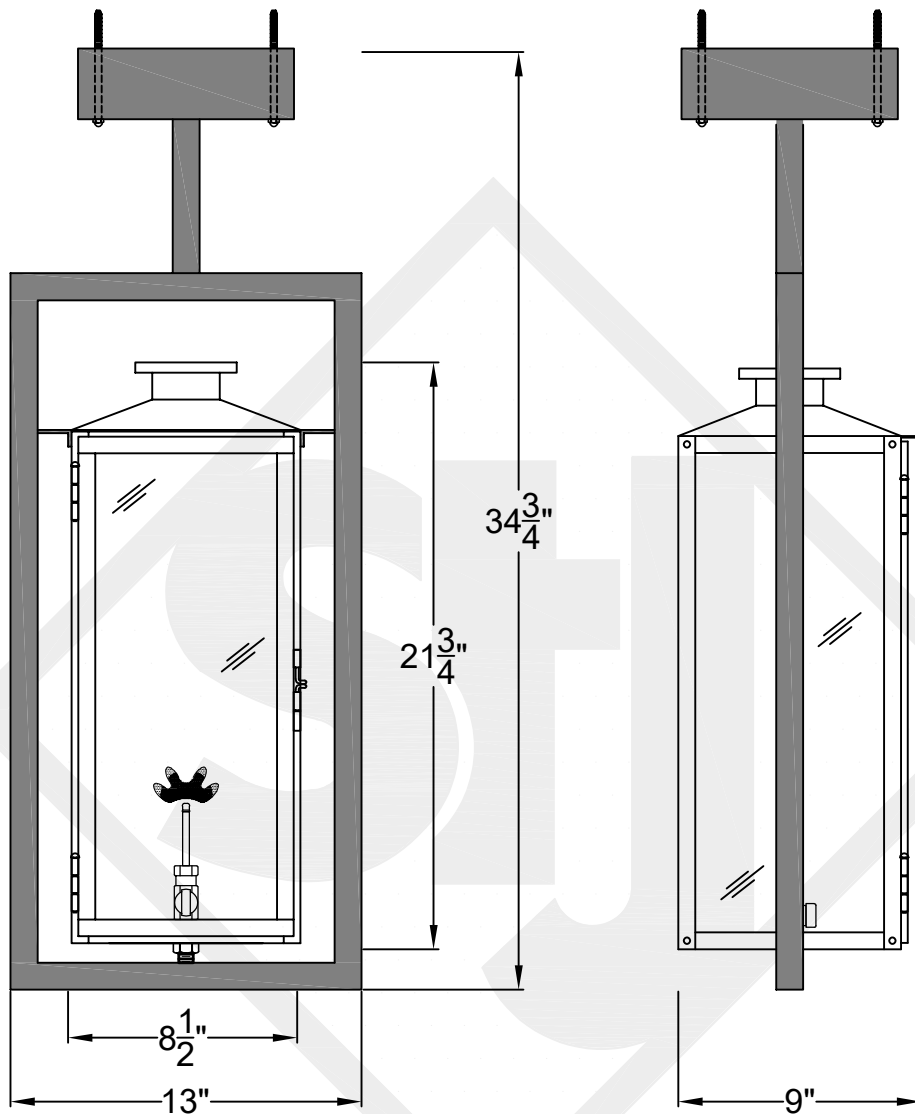

OXFORD MINI CEILING MOUNT FULL YOKE

Shortest Height 21 ³/₄"

Front View

Side View

Ceiling Mount

St. James
LIGHTING

SCALE: N.T.S.	DRAFT: Y. McCullough
FILE: OXFMINI	APP'D: J. Ragan
JOB: X	DATE: 11/29/23

Lights are handcrafted.
Dimensions may vary by 1/4"

UL Certified
Candelabra- Max 60 Watt Bulb
Edison- Max 660 Watt Bulb

OXFORD SMALL CEILING MOUNT FULL YOKE

Shortest Height 31 $\frac{1}{8}$ "

Front View

Side View

Ceiling Mount

St. James
LIGHTING

SCALE: N.T.S.	DRAFT: Y. McCullough
FILE: OXFS	APP'D: J. Ragan
JOB: X	DATE: 11/29/23

Lights are handcrafted.
Dimensions may vary by 1/4"

B.T.U. Rating
Natural Gas: 2730 B.T.U.
Propane: 2080 B.T.U.

OXFORD MEDIUM CEILING MOUNT FULL YOKE

Shortest Height 30 ³/₄"

Front View

Side View

Ceiling Mount

OXFORD LARGE CEILING MOUNT FULL YOKE

Shortest Height 39 ³/₈"

Front View

Side View

Ceiling Mount

St. James
LIGHTING

SCALE: N.T.S.	DRAFT: Y. McCullough
FILE: OXFL	APP'D: J. Ragan
JOB: X	DATE: 11/29/23

Lights are handcrafted.
Dimensions may vary by 1/4"