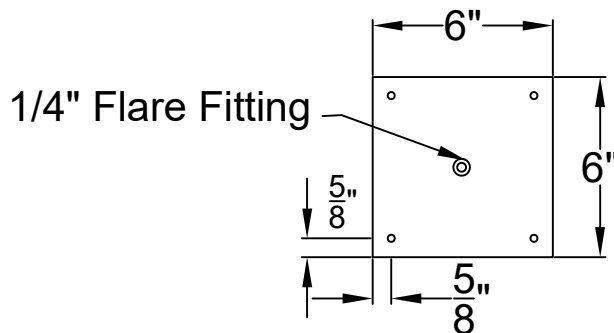

OXFORD MINI CEILING MOUNT FULL YOKE

Shortest Height 21 ³/₄"

Front View

Side View

Ceiling Mount

St. James
LIGHTING

SCALE: N.T.S.	DRAFT: Y. McCullough
FILE: OXFMINI	APP'D: J. Ragan
JOB: X	DATE: 11/29/23

Lights are handcrafted.
Dimensions may vary by 1/4"

UL Certified
Candelabra- Max 60 Watt Bulb
Edison- Max 660 Watt Bulb

OXFORD SMALL CEILING MOUNT FULL YOKE

Shortest Height 31 $\frac{1}{8}$ "

Front View

Side View

Ceiling Mount

St. James
LIGHTING

SCALE: N.T.S.	DRAFT: Y. McCullough
FILE: OXFS	APP'D: J. Ragan
JOB: X	DATE: 11/29/23

Lights are handcrafted.
Dimensions may vary by 1/4"

B.T.U. Rating
Natural Gas: 2730 B.T.U.
Propane: 2080 B.T.U.

OXFORD MEDIUM CEILING MOUNT FULL YOKE

Shortest Height 30 ³/₄"

Front View

Side View

Ceiling Mount

OXFORD LARGE CEILING MOUNT FULL YOKE

Shortest Height 39 ³/₈"

Front View

Side View

Ceiling Mount

St. James
LIGHTING

SCALE: N.T.S.	DRAFT: Y. McCullough
FILE: OXFL	APP'D: J. Ragan
JOB: X	DATE: 11/29/23

Lights are handcrafted.
Dimensions may vary by 1/4"