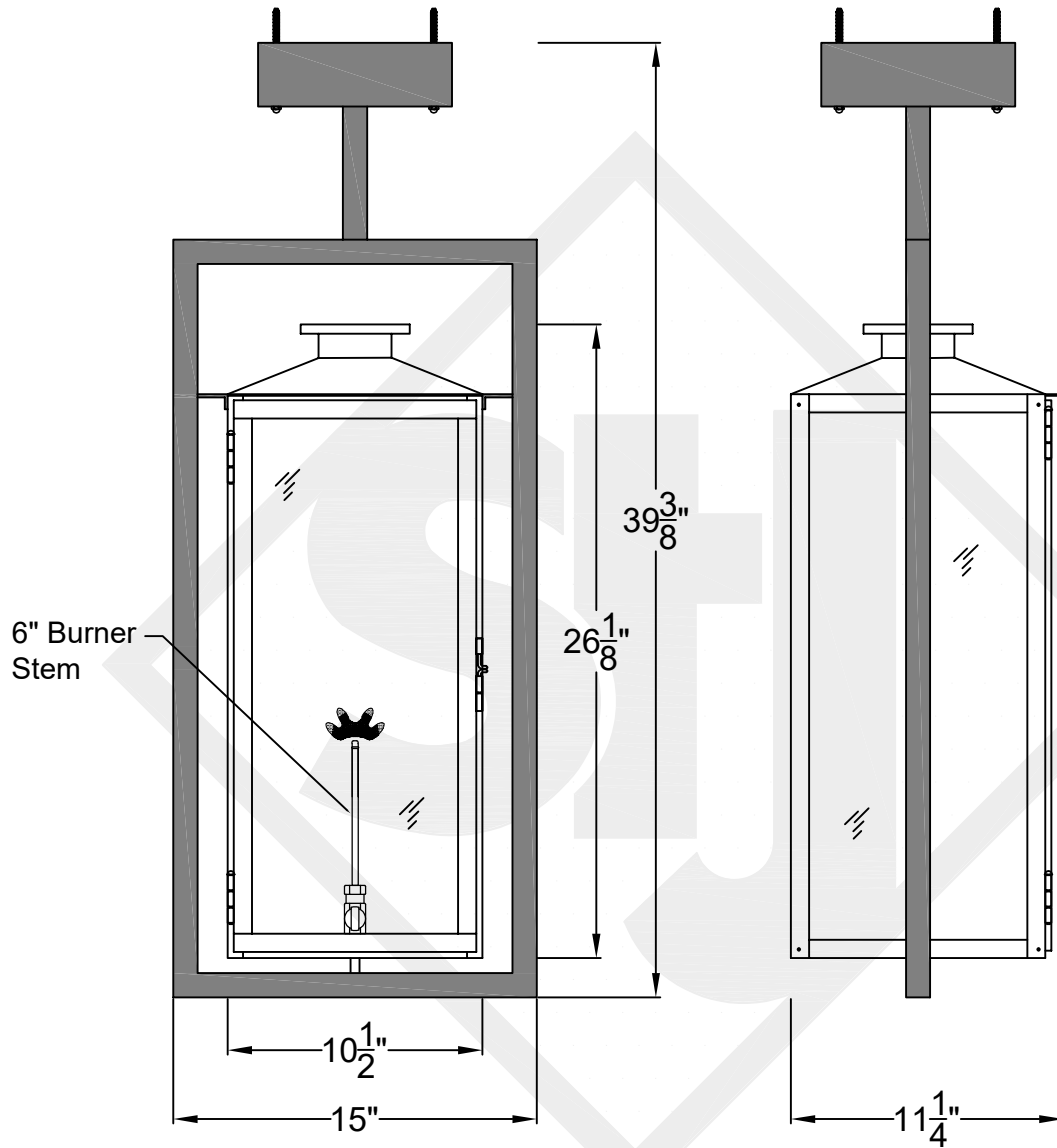

UL Certified
Candelabra- Max 60 Watt Bulb
Edison- Max 660 Watt Bulb

OXFORD SMALL CEILING MOUNT FULL YOKE

Shortest Height 31 $\frac{1}{8}$ "

Front View

Side View

Ceiling Mount

St. James
LIGHTING

SCALE: N.T.S.	DRAFT: Y. McCullough
FILE: OXFS	APP'D: J. Ragan
JOB: X	DATE: 11/29/23

Lights are handcrafted.
Dimensions may vary by 1/4"

B.T.U. Rating
Natural Gas: 2730 B.T.U.
Propane: 2080 B.T.U.

OXFORD MEDIUM CEILING MOUNT FULL YOKE

Shortest Height 30 ³/₄"

Front View

Side View

Ceiling Mount

St. James
LIGHTING

SCALE: N.T.S.	DRAFT: Y. McCullough
FILE: OXFM	APP'D: J. Ragan
JOB: X	DATE: 11/29/23

Lights are handcrafted.
Dimensions may vary by 1/4"

B.T.U. Rating
Natural Gas: 2730 B.T.U.
Propane: 2080 B.T.U.

OXFORD LARGE CEILING MOUNT FULL YOKE

Shortest Height 39 ³/₈"

Front View

Side View

Ceiling Mount

St. James
LIGHTING

SCALE: N.T.S.	DRAFT: Y. McCullough
FILE: OXFL	APP'D: J. Ragan
JOB: X	DATE: 11/29/23

Lights are handcrafted.
Dimensions may vary by 1/4"