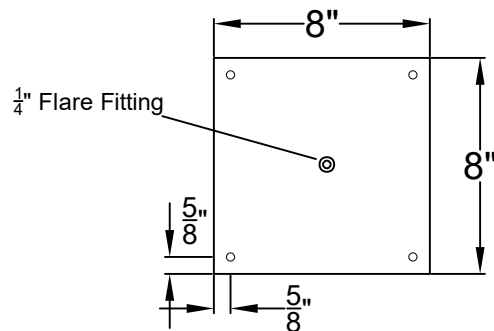

UL Certified
Candelabra- Max 60 Watt Bulb
Edison- Max 660 Watt Bulb

OXFORD SMALL CEILING MOUNT FULL YOKE

Shortest Height 31 $\frac{1}{8}$ "

Front View

Side View

Ceiling Mount

St. James
LIGHTING

SCALE: N.T.S.	DRAFT: Y. McCullough
FILE: OXFS	APP'D: J. Ragan
JOB: X	DATE: 11/29/23

Lights are handcrafted.
Dimensions may vary by 1/4"

B.T.U. Rating
Natural Gas: 2730 B.T.U.
Propane: 2080 B.T.U.

OXFORD MEDIUM CEILING MOUNT FULL YOKE

Shortest Height 30 ³/₄"

Front View

Side View

Ceiling Mount

St. James
LIGHTING

SCALE: N.T.S.	DRAFT: Y. McCullough
FILE: OXFM	APP'D: J. Ragan
JOB: X	DATE: 11/29/23

Lights are handcrafted.
Dimensions may vary by 1/4"

B.T.U. Rating
Natural Gas: 2730 B.T.U.
Propane: 2080 B.T.U.

OXFORD LARGE CEILING MOUNT FULL YOKE

Shortest Height 39 ³/₈"

Front View

Side View

Ceiling Mount

St. James
LIGHTING

SCALE: N.T.S.	DRAFT: Y. McCullough
FILE: OXFL	APP'D: J. Ragan
JOB: X	DATE: 11/29/23

Lights are handcrafted.
Dimensions may vary by 1/4"