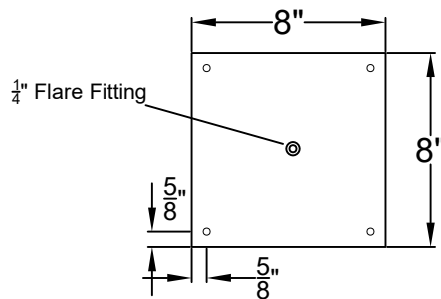

St. James
LIGHTING

SCALE: N.T.S.	DRAFT: Y. McCullough
FILE: OXFM	APP'D: J. Ragan
JOB: X	DATE: 11/29/23

Lights are handcrafted.
Dimensions may vary by 1/4"

B.T.U. Rating
Natural Gas: 2730 B.T.U.
Propane: 2080 B.T.U.

OXFORD LARGE CEILING MOUNT FULL YOKE

Shortest Height 39 ³/₈"

Front View

Side View

Ceiling Mount

St. James
LIGHTING

SCALE: N.T.S.	DRAFT: Y. McCullough
FILE: OXFL	APP'D: J. Ragan
JOB: X	DATE: 11/29/23

Lights are handcrafted.
Dimensions may vary by 1/4"