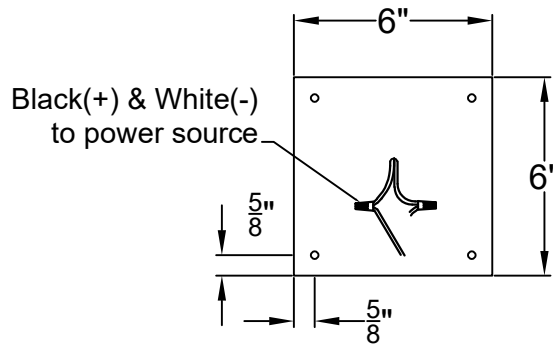

OXFORD MINI CEILING MOUNT FULL YOKE

Shortest Height 21 ³/₄"

Front View

Side View

Ceiling Mount

St. James
LIGHTING

SCALE: N.T.S.	DRAFT: Y. McCullough
FILE: OXFMINI	APP'D: J. Ragan
JOB: X	DATE: 11/29/23

Lights are handcrafted.
Dimensions may vary by 1/4"

UL Certified
Candelabra- Max 60 Watt Bulb
Edison- Max 660 Watt Bulb

OXFORD SMALL CEILING MOUNT FULL YOKE

Shortest Height 31 $\frac{1}{8}$ "

Front View

Side View

Ceiling Mount

St. James
LIGHTING

SCALE: N.T.S.	DRAFT: Y. McCullough
FILE: OXFS	APP'D: J. Ragan
JOB: X	DATE: 11/29/23

Lights are handcrafted.
Dimensions may vary by 1/4"

B.T.U. Rating
Natural Gas: 2730 B.T.U.
Propane: 2080 B.T.U.

OXFORD MEDIUM CEILING MOUNT FULL YOKE

Shortest Height 30 ³/₄"

Front View

Side View

Ceiling Mount

OXFORD LARGE CEILING MOUNT FULL YOKE

Shortest Height 39 ³/₈"

Front View

Side View

Ceiling Mount

St. James
LIGHTING

SCALE: N.T.S.	DRAFT: Y. McCullough
FILE: OXFL	APP'D: J. Ragan
JOB: X	DATE: 11/29/23

Lights are handcrafted.
Dimensions may vary by 1/4"