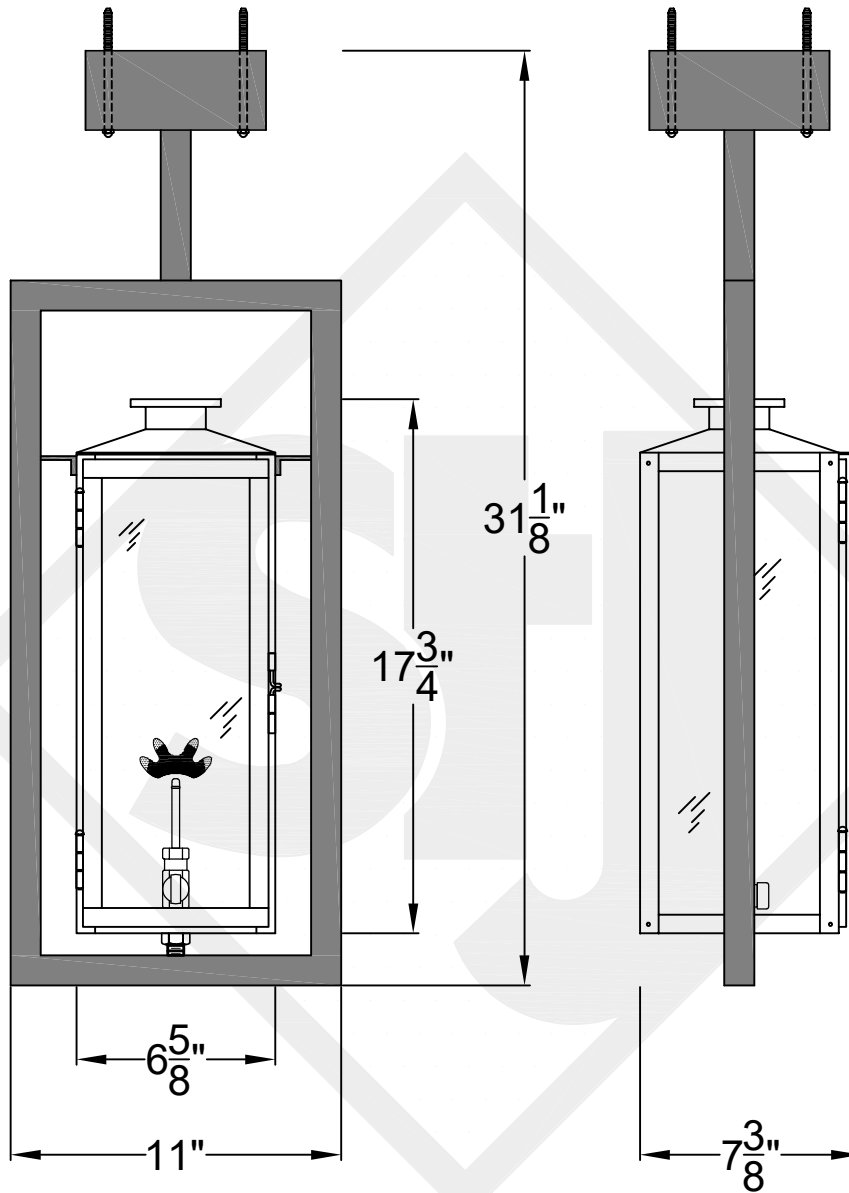

OXFORD MINI CEILING MOUNT FULL YOKE

Shortest Height 21 ³/₄"

Front View

Side View

Ceiling Mount

St. James
LIGHTING

SCALE: N.T.S.	DRAFT: Y. McCullough
FILE: OXFMINI	APP'D: J. Ragan
JOB: X	DATE: 11/29/23

Lights are handcrafted.
Dimensions may vary by 1/4"

UL Certified
Candelabra- Max 60 Watt Bulb
Edison- Max 660 Watt Bulb

OXFORD SMALL CEILING MOUNT FULL YOKE

Shortest Height 31 $\frac{1}{8}$ "

Front View

Side View

Ceiling Mount

St. James
LIGHTING

SCALE: N.T.S.	DRAFT: Y. McCullough
FILE: OXFS	APP'D: J. Ragan
JOB: X	DATE: 11/29/23

Lights are handcrafted.
Dimensions may vary by 1/4"

B.T.U. Rating
Natural Gas: 2730 B.T.U.
Propane: 2080 B.T.U.

OXFORD MEDIUM CEILING MOUNT FULL YOKE

Shortest Height 30 ³/₄"

Front View

Side View

Ceiling Mount

OXFORD LARGE CEILING MOUNT FULL YOKE

Shortest Height 39 ³/₈"

Front View

Side View

Ceiling Mount

St. James
LIGHTING

SCALE: N.T.S.	DRAFT: Y. McCullough
FILE: OXFL	APP'D: J. Ragan
JOB: X	DATE: 11/29/23

Lights are handcrafted.
Dimensions may vary by 1/4"