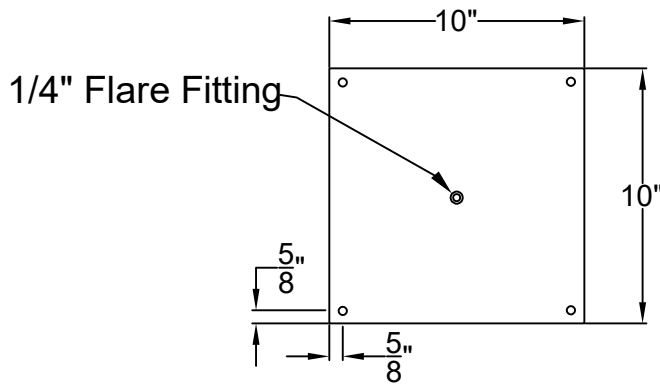

OXFORD LARGE CEILING MOUNT FULL YOKE

Shortest Height 39 ³/₈"

Front View

Side View

Ceiling Mount

St. James
LIGHTING

SCALE: N.T.S.	DRAFT: Y. McCullough
FILE: OXFL	APP'D: J. Ragan
JOB: X	DATE: 11/29/23

Lights are handcrafted.
Dimensions may vary by 1/4"

B.T.U. Rating
Natural Gas: 2730 B.T.U.
Propane: 2080 B.T.U.

OXFORD GRANDE CEILING MOUNT FULL YOKE

Shortest Height 43"

Front View

Side View

Ceiling Mount

St. James
LIGHTING

SCALE: N.T.S.	DRAFT: Y. McCullough
FILE: OXFG	APP'D: J. Ragan
JOB: X	DATE: 11/29/23