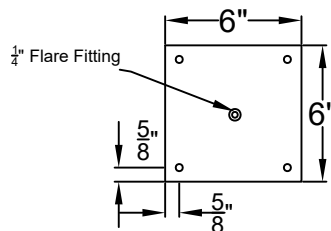

# MADISON SMALL CEILING MOUNT HALF YOKE

Shortest Height  $38\frac{3}{4}$ "

Front View

Side View

Ceiling Mount

St. James  
LIGHTING

SCALE: N.T.S.	DRAFT: Y. McCullough
FILE: MADS	APP'D: J. Ragan
JOB: X	DATE: 11/21/23

Lights are handcrafted.  
Dimensions may vary by 1/4"

B.T.U. Rating  
Natural Gas: 2730 B.T.U.  
Propane: 2080 B.T.U.

# MADISON MEDIUM CEILING MOUNT HALF YOKE

Shortest Height  $44\frac{5}{8}"$

Front View

Side View

Ceiling Mount

St. James  
LIGHTING

SCALE: N.T.S.	DRAFT: Y. McCullough
FILE: MADM	APP'D: J. Ragan
JOB: X	DATE: 11/21/23