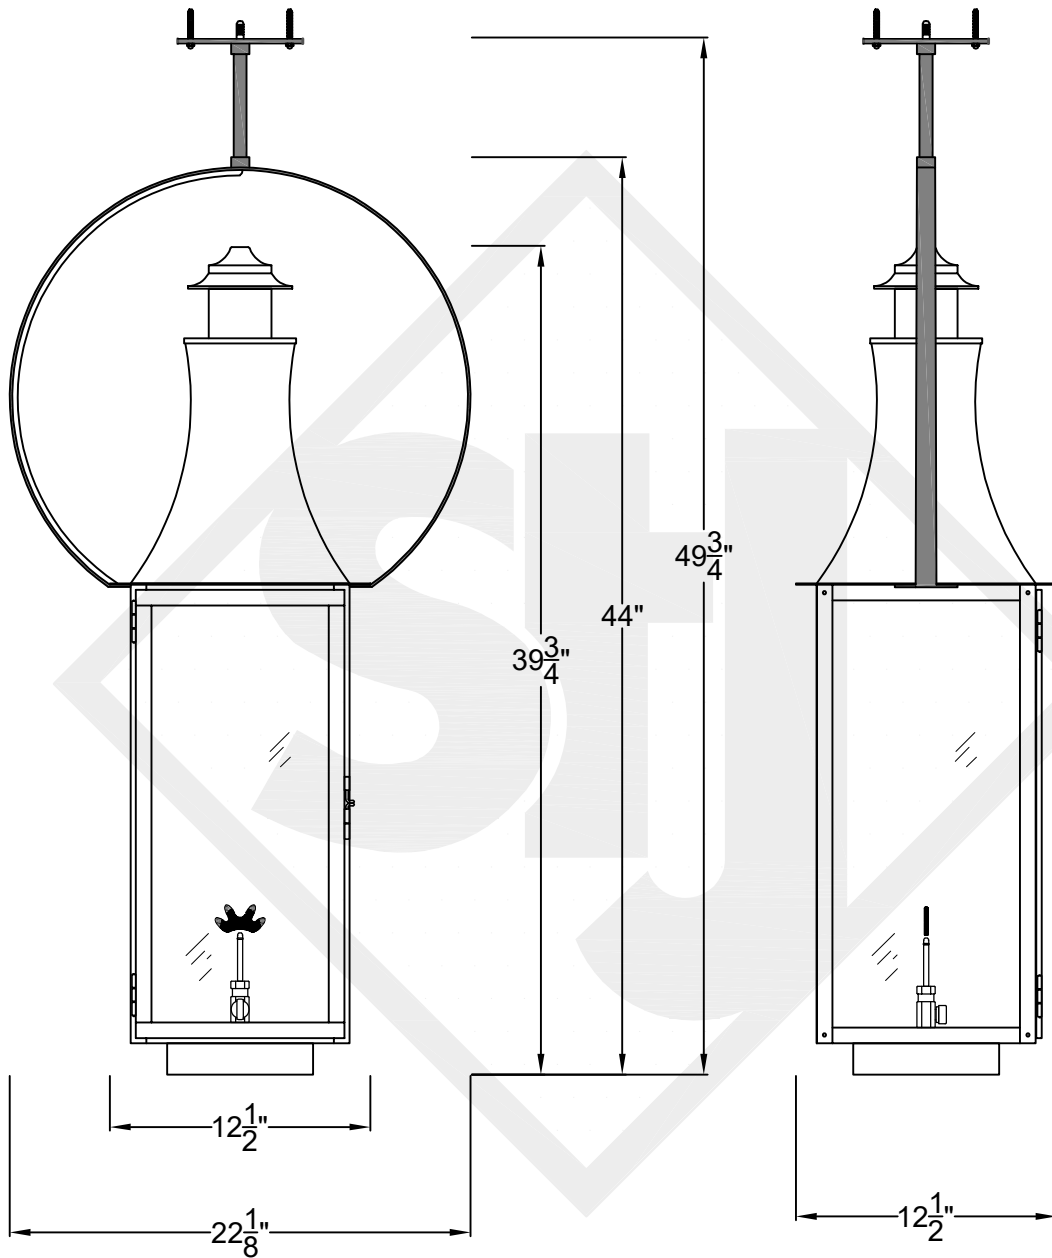

MADISON LARGE CEILING MOUNT HALF YOKE

Shortest Height 49 ³/₄"

Front View

Side View