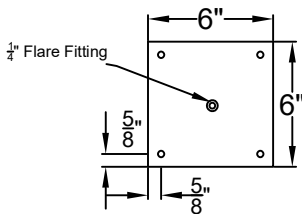

# MADISON MEDIUM CEILING MOUNT HALF YOKE

Shortest Height  $44\frac{5}{8}"$

Front View

Side View

Ceiling Mount

St. James  
LIGHTING

SCALE: N.T.S.	DRAFT: Y. McCullough
FILE: MADM	APP'D: J. Ragan
JOB: X	DATE: 11/21/23

Lights are handcrafted.  
Dimensions may vary by 1/4"

B.T.U. Rating  
Natural Gas: 2730 B.T.U.  
Propane: 2080 B.T.U.

# MADISON LARGE CEILING MOUNT HALF YOKE

Shortest Height 49 <sup>3</sup>/<sub>4</sub>"

Front View

Side View