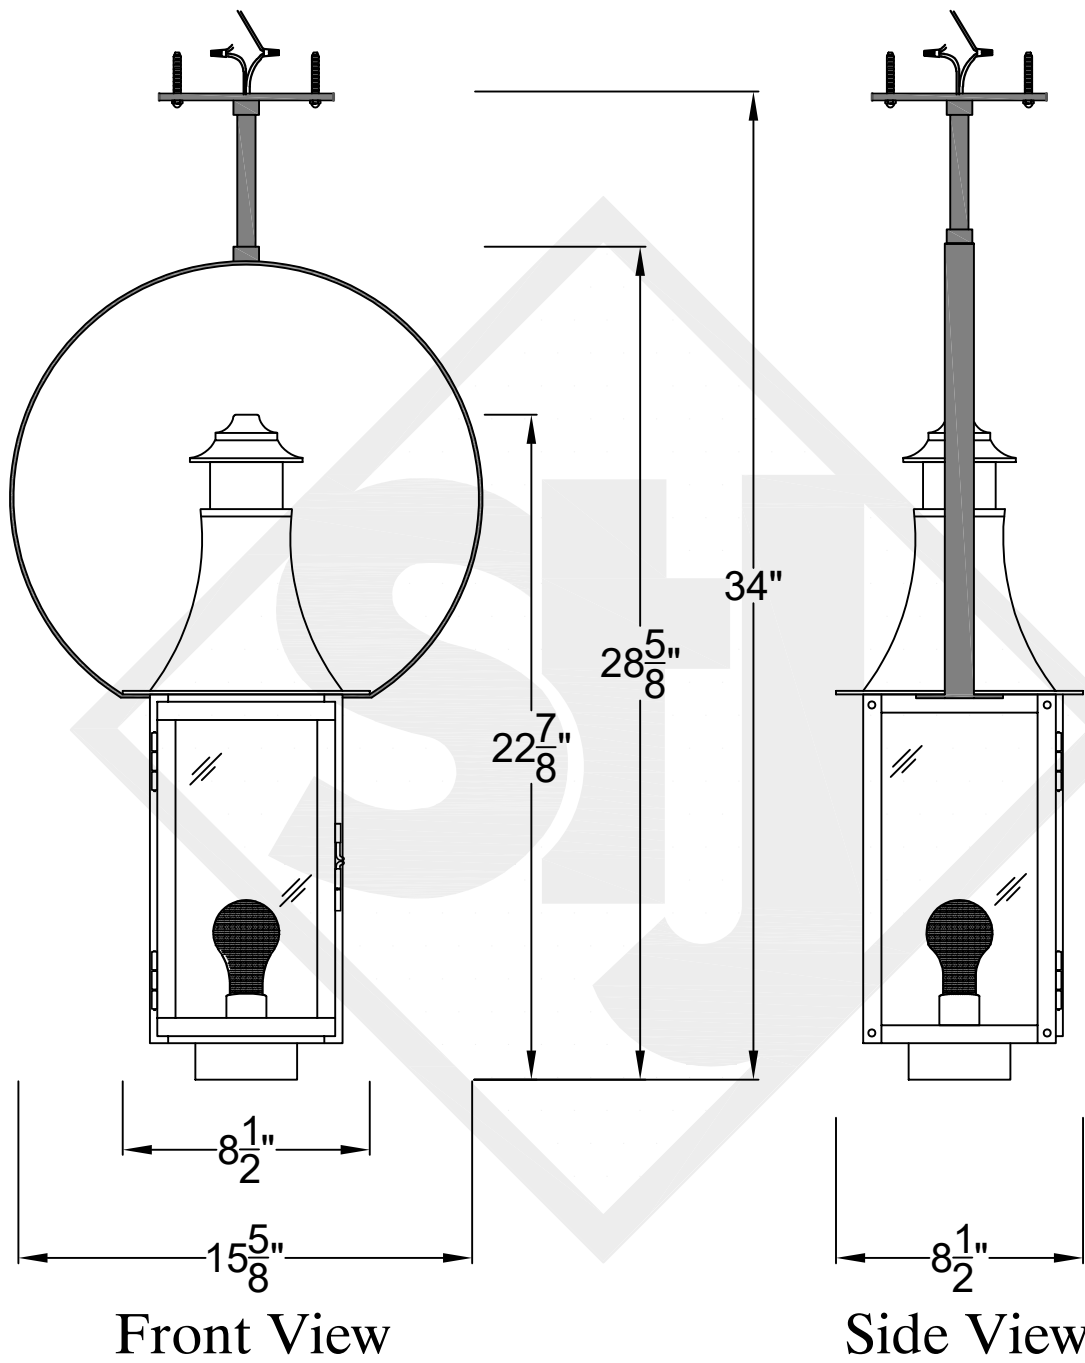

# MADISON MINI CEILING MOUNT HALF YOKE

Shortest Height 30 $\frac{3}{8}$ "

Front View

Side View

Ceiling Mount

St. James  
LIGHTING

SCALE: N.T.S.	DRAFT: Y. McCullough
FILE: MADMINI	APP'D: J. Ragan
JOB: X	DATE: 11/21/23

Lights are handcrafted.  
Dimensions may vary by 1/4"

UL Certified  
Candelabra- Max 60 Watt Bulb  
Edison 660 Watt Bulb

Mini not Available in Gas

# MADISON SMALL CEILING MOUNT HALF YOKE

Shortest Height  $38\frac{3}{4}$ "

Front View

Side View

Ceiling Mount

St. James  
LIGHTING

SCALE: N.T.S.	DRAFT: Y. McCullough
FILE: MADS	APP'D: J. Ragan
JOB: X	DATE: 11/21/23

# MADISON MEDIUM CEILING MOUNT HALF YOKE

Shortest Height  $44\frac{5}{8}"$

Front View

Side View

Ceiling Mount

St. James  
LIGHTING

SCALE: N.T.S.	DRAFT: Y. McCullough
FILE: MADM	APP'D: J. Ragan
JOB: X	DATE: 11/21/23