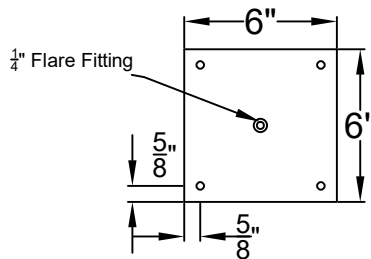

# MADISON MINI CEILING MOUNT HALF YOKE

Shortest Height 30 $\frac{3}{8}$ "

Front View

Side View

Ceiling Mount

St. James  
LIGHTING

SCALE: N.T.S.	DRAFT: Y. McCullough
FILE: MADMINI	APP'D: J. Ragan
JOB: X	DATE: 11/21/23

Lights are handcrafted.  
Dimensions may vary by 1/4"

UL Certified  
Candelabra- Max 60 Watt Bulb  
Edison 660 Watt Bulb

Mini not Available in Gas

# MADISON SMALL CEILING MOUNT HALF YOKE

Shortest Height  $38\frac{3}{4}$ "

Front View

Side View

Ceiling Mount

St. James  
LIGHTING

SCALE: N.T.S.	DRAFT: Y. McCullough
FILE: MADS	APP'D: J. Ragan
JOB: X	DATE: 11/21/23