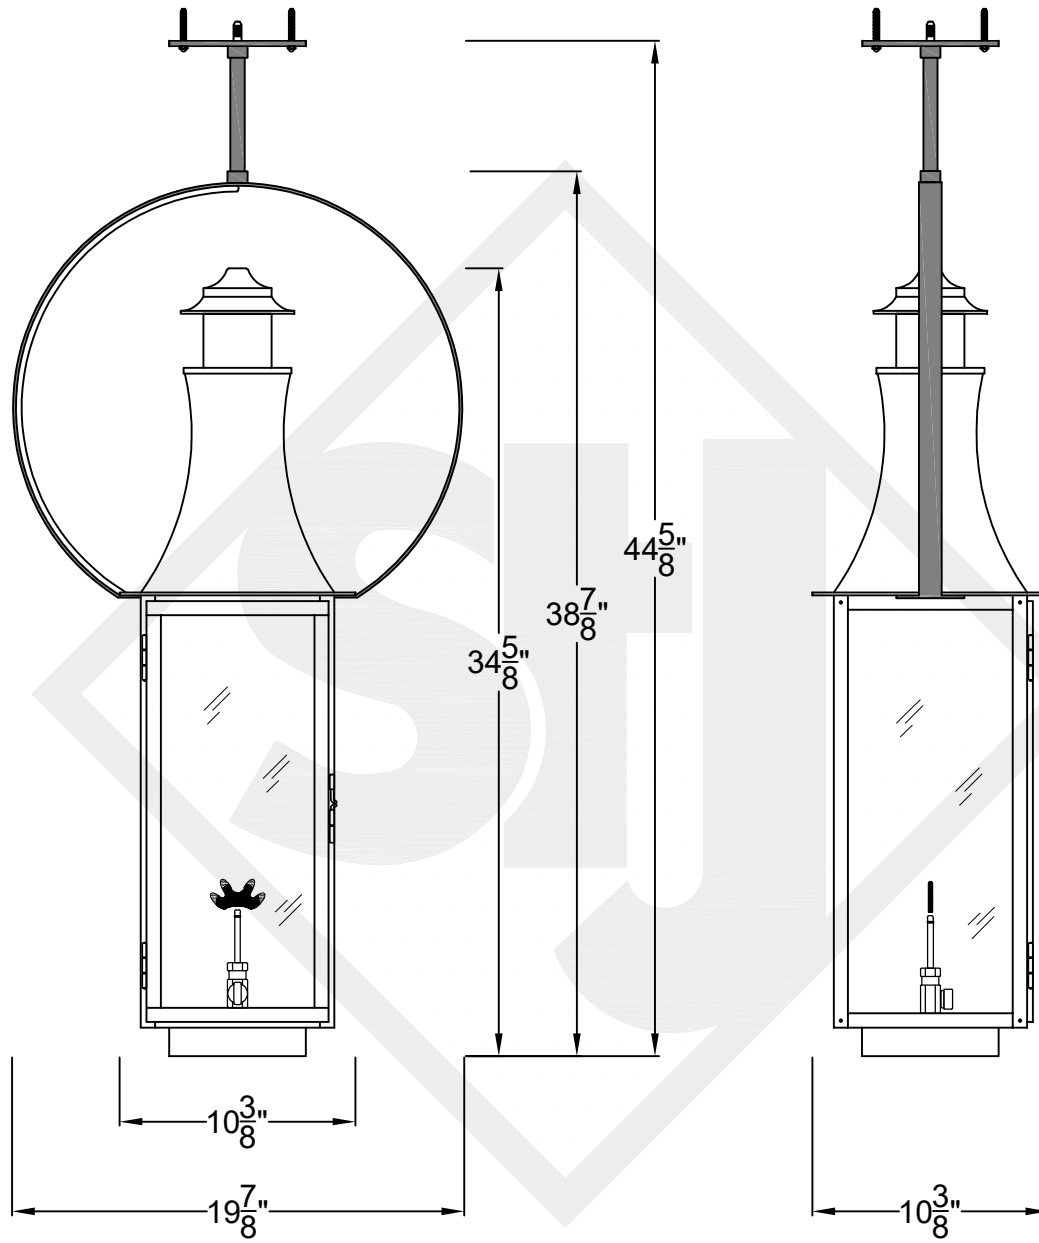

MADISON MEDIUM CEILING MOUNT HALF YOKE

Shortest Height $44\frac{5}{8}"$

Front View

Side View