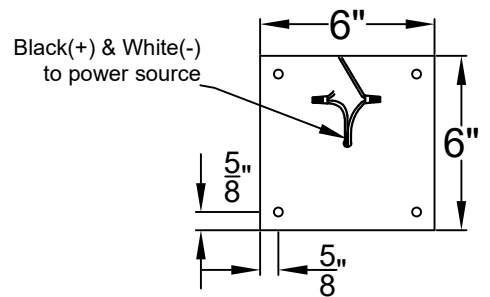

# MADISON MINI CEILING MOUNT HALF YOKE

Shortest Height 30 $\frac{3}{8}$ "

Front View

Side View

Ceiling Mount

St. James  
LIGHTING

SCALE: N.T.S.	DRAFT: Y. McCullough
FILE: MADMINI	APP'D: J. Ragan
JOB: X	DATE: 11/21/23