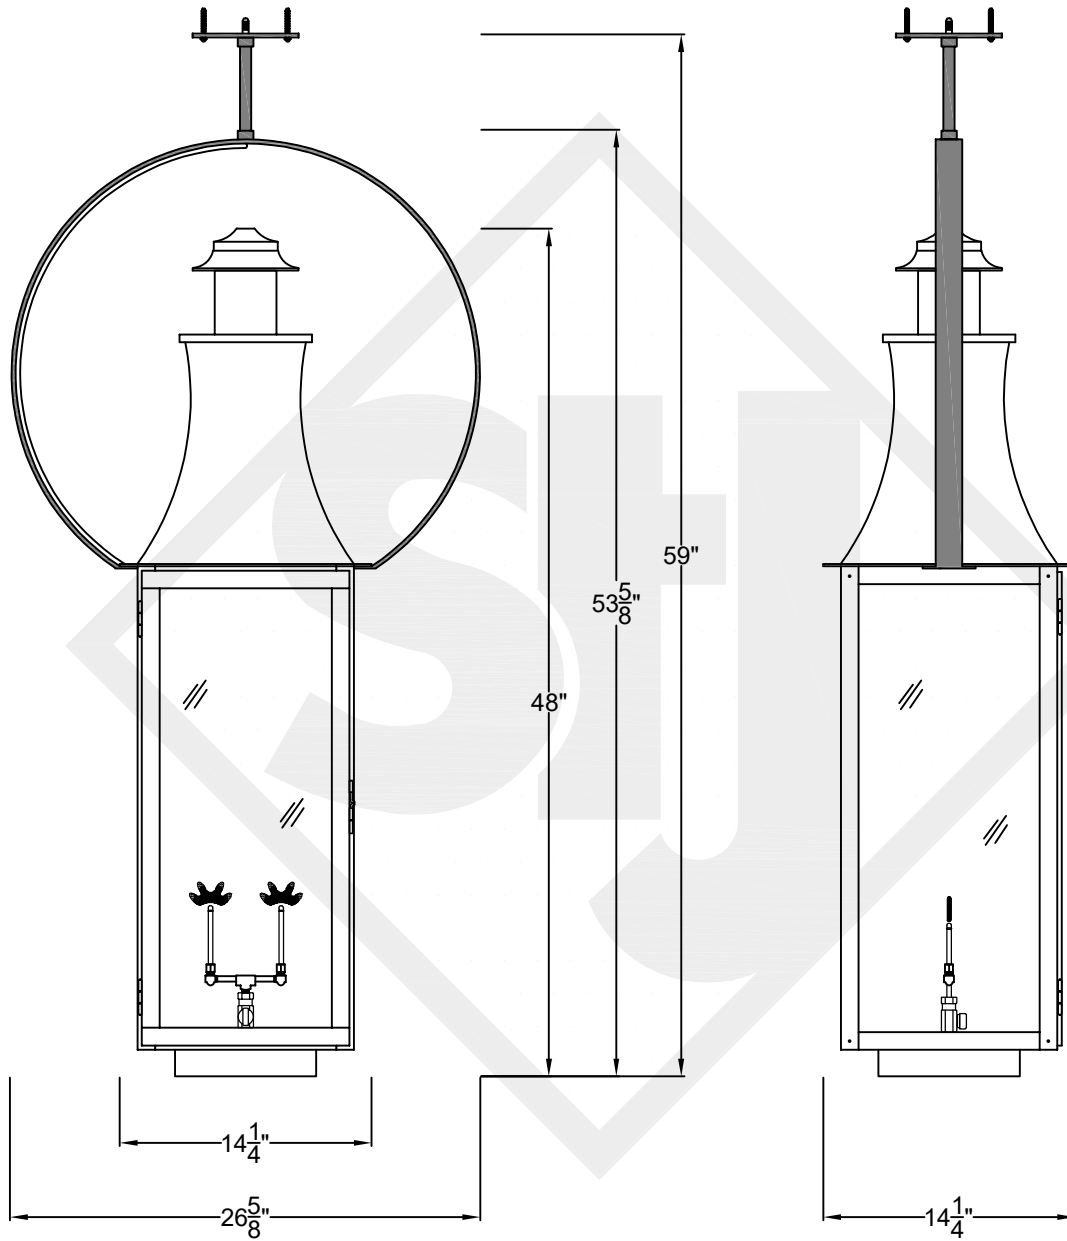

# MADISON LARGE CEILING MOUNT HALF YOKE

Shortest Height 49 <sup>3</sup>/<sub>4</sub>"

Front View

Side View

## Ceiling Mount

St. James  
LIGHTING

SCALE: N.T.S.	DRAFT: Y. McCullough
FILE: MADL	APP'D: J. Ragan
JOB: X	DATE: 11/21/23

Lights are handcrafted.  
Dimensions may vary by 1/4"

B.T.U. Rating  
Natural Gas: 2730 B.T.U.  
Propane: 2080 B.T.U.

# MADISON GRANDE CEILING MOUNT HALF YOKE

Shortest Height 57 <sup>5</sup>/<sub>8</sub>"

Front View

Side View

Ceiling Mount

**St. James  
LIGHTING**

SCALE: N.T.S.	DRAFT: J. Grippo
FILE: MADG	APP'D: J. Ragan
JOB: X	DATE: 11-15-2023