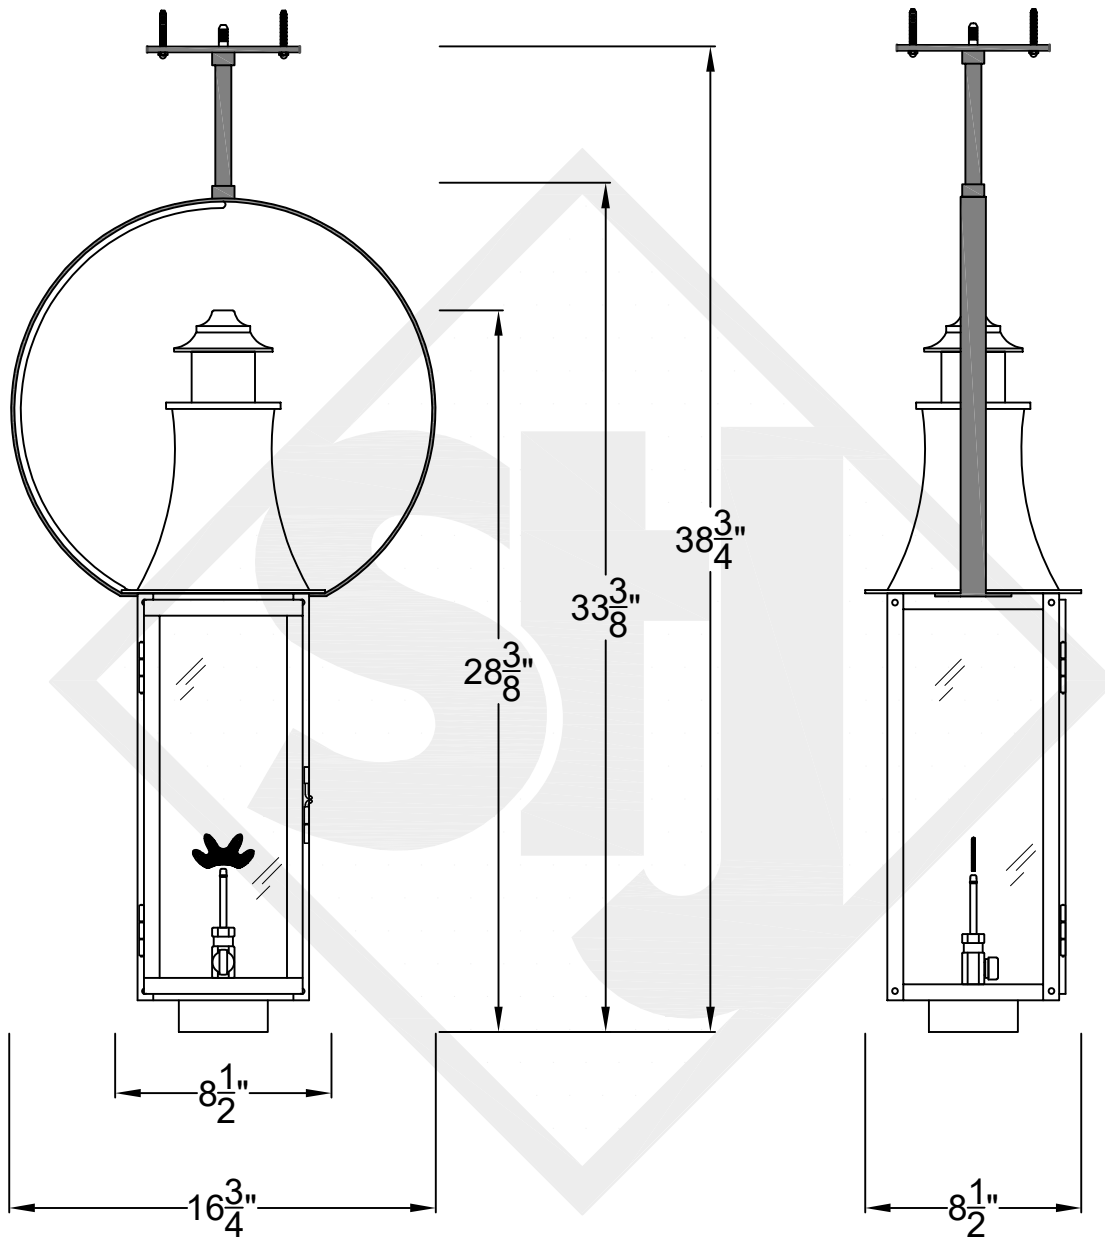

# MADISON MINI CEILING MOUNT HALF YOKE

Shortest Height 30 $\frac{3}{8}$ "

Front View

Side View

Ceiling Mount

St. James  
LIGHTING

SCALE: N.T.S.	DRAFT: Y. McCullough
FILE: MADMINI	APP'D: J. Ragan
JOB: X	DATE: 11/21/23

Lights are handcrafted.  
Dimensions may vary by 1/4"

UL Certified  
Candelabra- Max 60 Watt Bulb  
Edison 660 Watt Bulb

Mini not Available in Gas

# MADISON SMALL CEILING MOUNT HALF YOKE

Shortest Height  $38\frac{3}{4}$ "

Front View

Side View

Ceiling Mount

St. James  
LIGHTING

SCALE: N.T.S.	DRAFT: Y. McCullough
FILE: MADS	APP'D: J. Ragan
JOB: X	DATE: 11/21/23