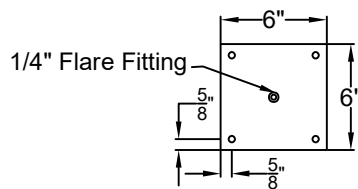

Ceiling Mount

**St. James
LIGHTING**

SCALE: N.T.S.	DRAFT: J. Grippo
FILE: MADG	APP'D: J. Ragan
JOB: X	DATE: 11-15-2023

Lights are handcrafted.
Dimensions may vary by 1/4"

B.T.U. Rating
Natural Gas: 5460 B.T.U.
Propane: 4160 B.T.U.