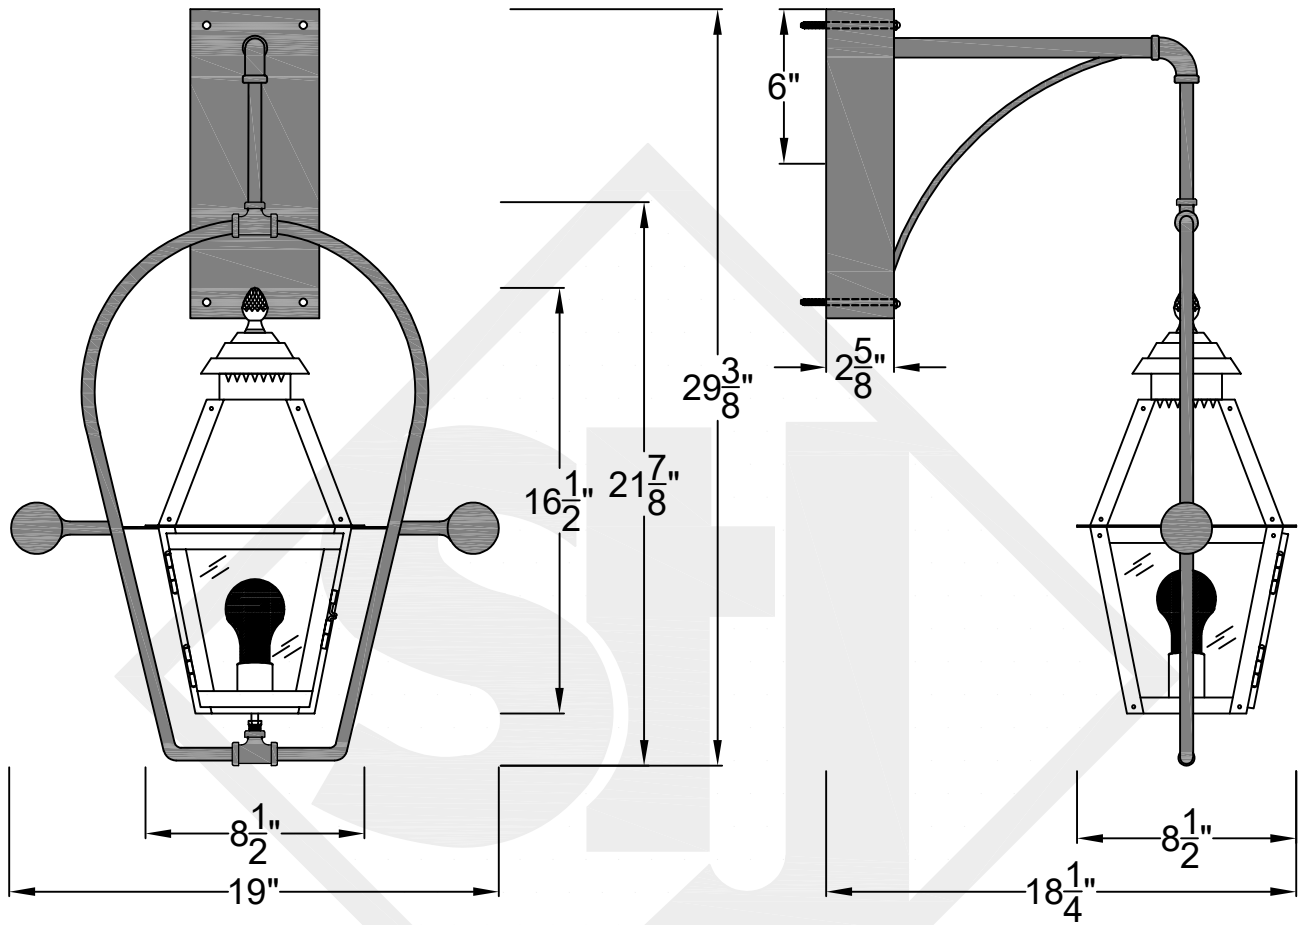

NATCHEZ MINI WALL MOUNT FULL YOKE

Available w/ Solid
or Glass Top
Shortest Height $25\frac{3}{4}$ "

Front View

Side View

Backplate

**St. James
LIGHTING**

SCALE: N.T.S.	DRAFT: T. Herring
FILE: NATMINI	APP'D: J. Ragan
JOB: X	DATE: 8-17-2023

Lights are handcrafted.
Dimensions may vary by 1/4"

UL Certified
Candelabra- Max 60 Watt Bulb
Edison- Max 660 Watt Bulb

Mini not available in gas

NATCHEZ SMALL WALL MOUNT FULL YOKE

Available w/ Solid
or Glass Top
Shortest Height 30 $\frac{1}{8}$ "

Front View

Side View

Backplate

St. James
LIGHTING

SCALE: N.T.S.	DRAFT: Y. McCullough
FILE: NATS	APP'D: J. Ragan
JOB: X	DATE: 11/20/23

Lights are handcrafted.
Dimensions may vary by 1/4"

B.T.U. Rating
Natural Gas: 2730 B.T.U.
Propane: 2080 B.T.U.

NATCHEZ MEDIUM WALL MOUNT FULL YOKE

Available w/ Solid
or Glass Top
Shortest Height $35\frac{1}{8}"$

Front View

Side View

Backplate

St. James
LIGHTING

SCALE: N.T.S.	DRAFT: T. Herring
FILE: NATM	APP'D: J. Ragan
JOB: X	DATE: 8-17-2023