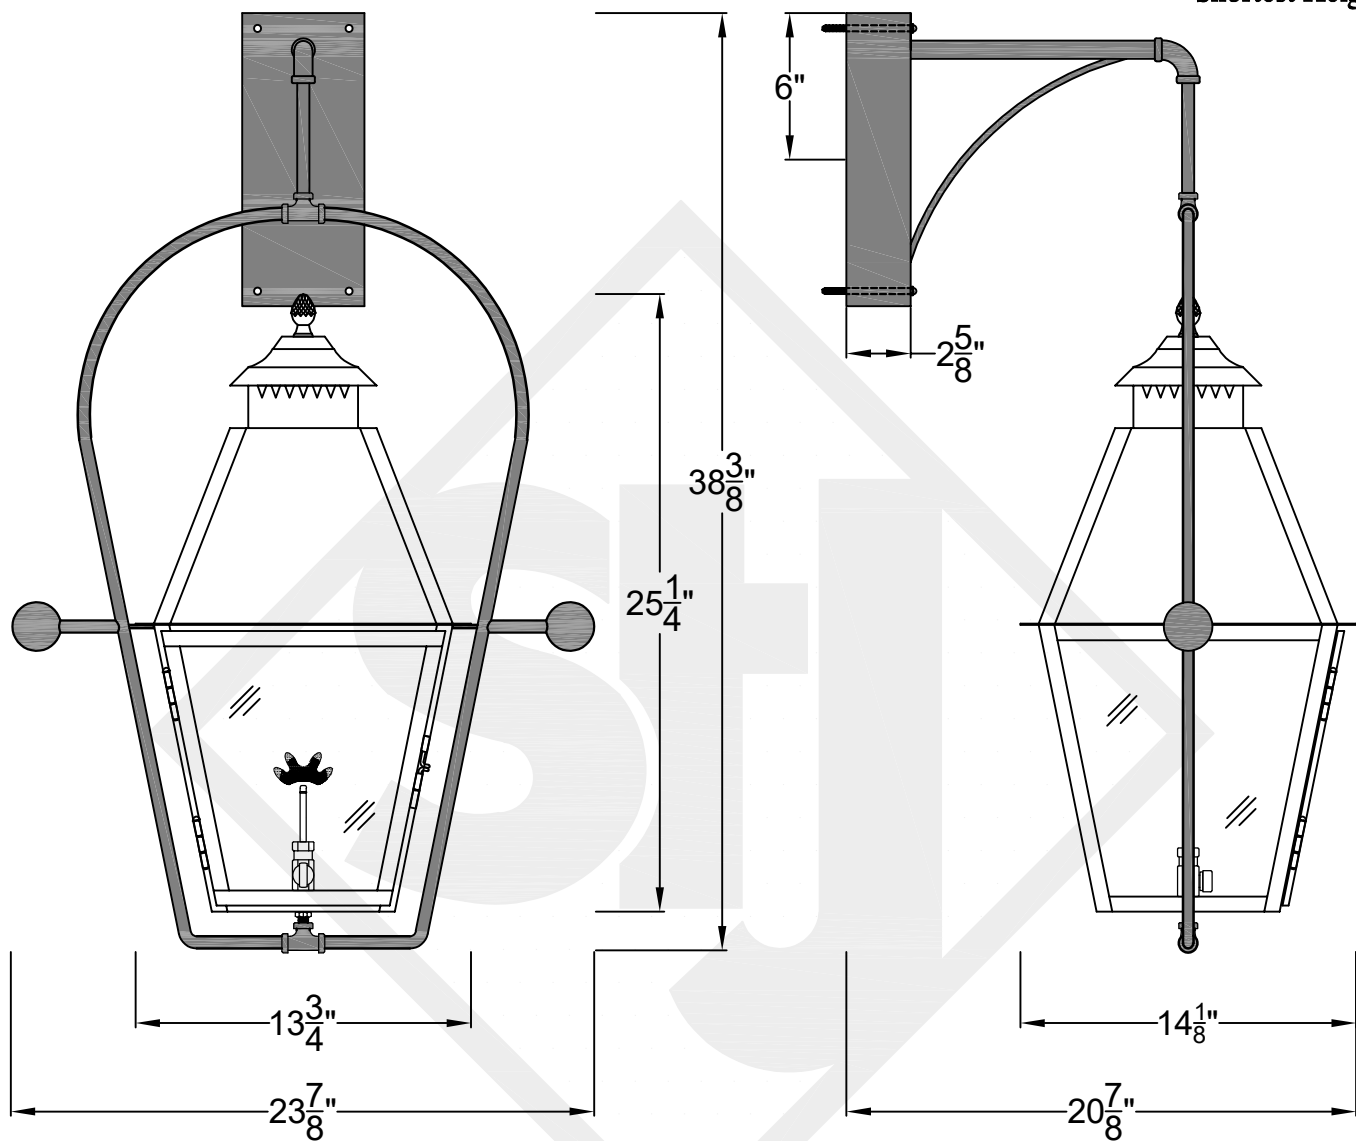

NATCHEZ MINI WALL MOUNT FULL YOKE

Available w/ Solid
or Glass Top
Shortest Height $25\frac{3}{4}$ "

Front View

Side View

Backplate

**St. James
LIGHTING**

SCALE: N.T.S.	DRAFT: T. Herring
FILE: NATMINI	APP'D: J. Ragan
JOB: X	DATE: 8-17-2023

Lights are handcrafted.
Dimensions may vary by 1/4"

UL Certified
Candelabra- Max 60 Watt Bulb
Edison- Max 660 Watt Bulb

Mini not available in gas

NATCHEZ SMALL WALL MOUNT FULL YOKE

Available w/ Solid
or Glass Top
Shortest Height 30 $\frac{1}{8}$ "

Front View

Side View

Backplate

St. James
LIGHTING

SCALE: N.T.S.	DRAFT: Y. McCullough
FILE: NATS	APP'D: J. Ragan
JOB: X	DATE: 11/20/23

Lights are handcrafted.
Dimensions may vary by 1/4"

B.T.U. Rating
Natural Gas: 2730 B.T.U.
Propane: 2080 B.T.U.

NATCHEZ MEDIUM WALL MOUNT FULL YOKE

Available w/ Solid
or Glass Top
Shortest Height $35\frac{1}{8}"$

Front View

Side View

Backplate

St. James
LIGHTING

SCALE: N.T.S.	DRAFT: T. Herring
FILE: NATM	APP'D: J. Ragan
JOB: X	DATE: 8-17-2023