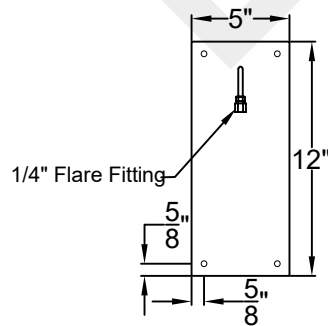

Lights are handcrafted.
Dimensions may vary by $\frac{1}{4}"$

B.T.U. Rating
Natural Gas: 2730 B.T.U.
Propane: 2080 B.T.U.

NATCHEZ LARGE WALL MOUNT FULL YOKE

Available w/ Solid
or Glass Top
Shortest Height $39\frac{5}{8}"$

Front View

Side View

Backplate

St. James
LIGHTING

SCALE: N.T.S.	DRAFT: Y. McCullough
FILE: NATL	APP'D: J. Ragan
JOB: X	DATE: 11/20/23

Lights are handcrafted.
Dimensions may vary by 1/4"

B.T.U. Rating
Natural Gas: 5460 B.T.U.
Propane: 4160 B.T.U.

NATCHEZ GRANDE WALL MOUNT FULL YOKE

Available w/ Solid
or Glass Top
Shortest Height $45\frac{1}{8}"$

Front View

Side View

Backplate

St. James
LIGHTING

SCALE: N.T.S.	DRAFT: Y. McCullough
FILE: NATG	APP'D: J. Ragan
JOB: X	DATE: 11/20/23