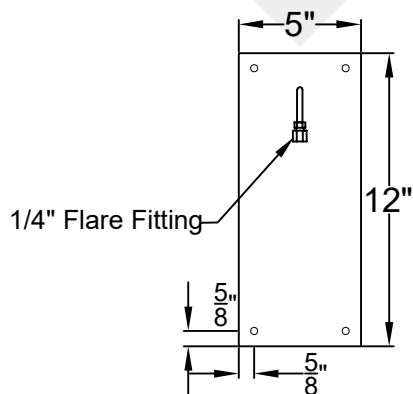

Lights are handcrafted.
Dimensions may vary by 1/4"

UL Certified
Candelabra- Max 60 Watt Bulb
Edison- Max 660 Watt Bulb

Mini not available in gas

NATCHEZ SMALL WALL MOUNT FULL YOKE

Available w/ Solid
or Glass Top
Shortest Height 30 $\frac{1}{8}$ "

Front View

Side View

Backplate

St. James
LIGHTING

SCALE: N.T.S.	DRAFT: Y. McCullough
FILE: NATS	APP'D: J. Ragan
JOB: X	DATE: 11/20/23

Lights are handcrafted.
Dimensions may vary by 1/4"

B.T.U. Rating
Natural Gas: 2730 B.T.U.
Propane: 2080 B.T.U.

NATCHEZ MEDIUM WALL MOUNT FULL YOKE

Available w/ Solid
or Glass Top
Shortest Height $35\frac{1}{8}"$

Front View

Side View

Backplate

St. James
LIGHTING

SCALE: N.T.S.	DRAFT: T. Herring
FILE: NATM	APP'D: J. Ragan
JOB: X	DATE: 8-17-2023

Front View

Side View

Backplate

St. James
LIGHTING

SCALE: N.T.S.	DRAFT: Y. McCullough
FILE: NATL	APP'D: J. Ragan
JOB: X	DATE: 11/20/23

Lights are handcrafted.
Dimensions may vary by 1/4"

B.T.U. Rating
Natural Gas: 5460 B.T.U.
Propane: 4160 B.T.U.