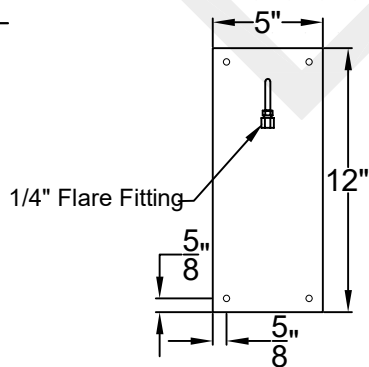

Lights are handcrafted.
Dimensions may vary by $\frac{1}{4}"$

B.T.U. Rating
Natural Gas: 2730 B.T.U.
Propane: 2080 B.T.U.

NATCHEZ LARGE WALL MOUNT FULL YOKE

Available w/ Solid
or Glass Top
Shortest Height $39\frac{5}{8}"$

Front View

Side View

Backplate

St. James
LIGHTING

SCALE: N.T.S.	DRAFT: Y. McCullough
FILE: NATL	APP'D: J. Ragan
JOB: X	DATE: 11/20/23

Lights are handcrafted.
Dimensions may vary by 1/4"

B.T.U. Rating
Natural Gas: 5460 B.T.U.
Propane: 4160 B.T.U.

NATCHEZ GRANDE WALL MOUNT FULL YOKE

Available w/ Solid
or Glass Top
Shortest Height $45\frac{1}{8}"$

Front View

Side View

Backplate

St. James
LIGHTING

SCALE: N.T.S.	DRAFT: Y. McCullough
FILE: NATG	APP'D: J. Ragan
JOB: X	DATE: 11/20/23