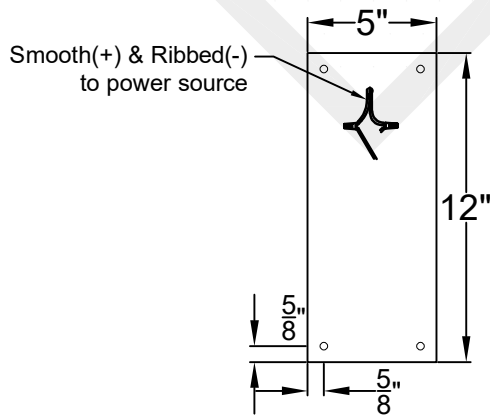

NATCHEZ MINI WALL MOUNT FULL YOKE

Available w/ Solid
or Glass Top
Shortest Height $25\frac{3}{4}$ "

Front View

Side View

Backplate

**St. James
LIGHTING**

SCALE: N.T.S.	DRAFT: T. Herring
FILE: NATMINI	APP'D: J. Ragan
JOB: X	DATE: 8-17-2023

Lights are handcrafted.
Dimensions may vary by 1/4"

UL Certified
Candelabra- Max 60 Watt Bulb
Edison- Max 660 Watt Bulb

Mini not available in gas

NATCHEZ SMALL WALL MOUNT FULL YOKE

Available w/ Solid
or Glass Top
Shortest Height 30 $\frac{1}{8}$ "

Front View

Side View

Backplate

St. James
LIGHTING

SCALE: N.T.S.	DRAFT: Y. McCullough
FILE: NATS	APP'D: J. Ragan
JOB: X	DATE: 11/20/23

Lights are handcrafted.
Dimensions may vary by 1/4"

B.T.U. Rating
Natural Gas: 2730 B.T.U.
Propane: 2080 B.T.U.

Front View

Side View

Backplate

St. James
LIGHTING

SCALE: N.T.S.	DRAFT: Y. McCullough
FILE: NATL	APP'D: J. Ragan
JOB: X	DATE: 11/20/23

Lights are handcrafted.
Dimensions may vary by 1/4"

B.T.U. Rating
Natural Gas: 5460 B.T.U.
Propane: 4160 B.T.U.