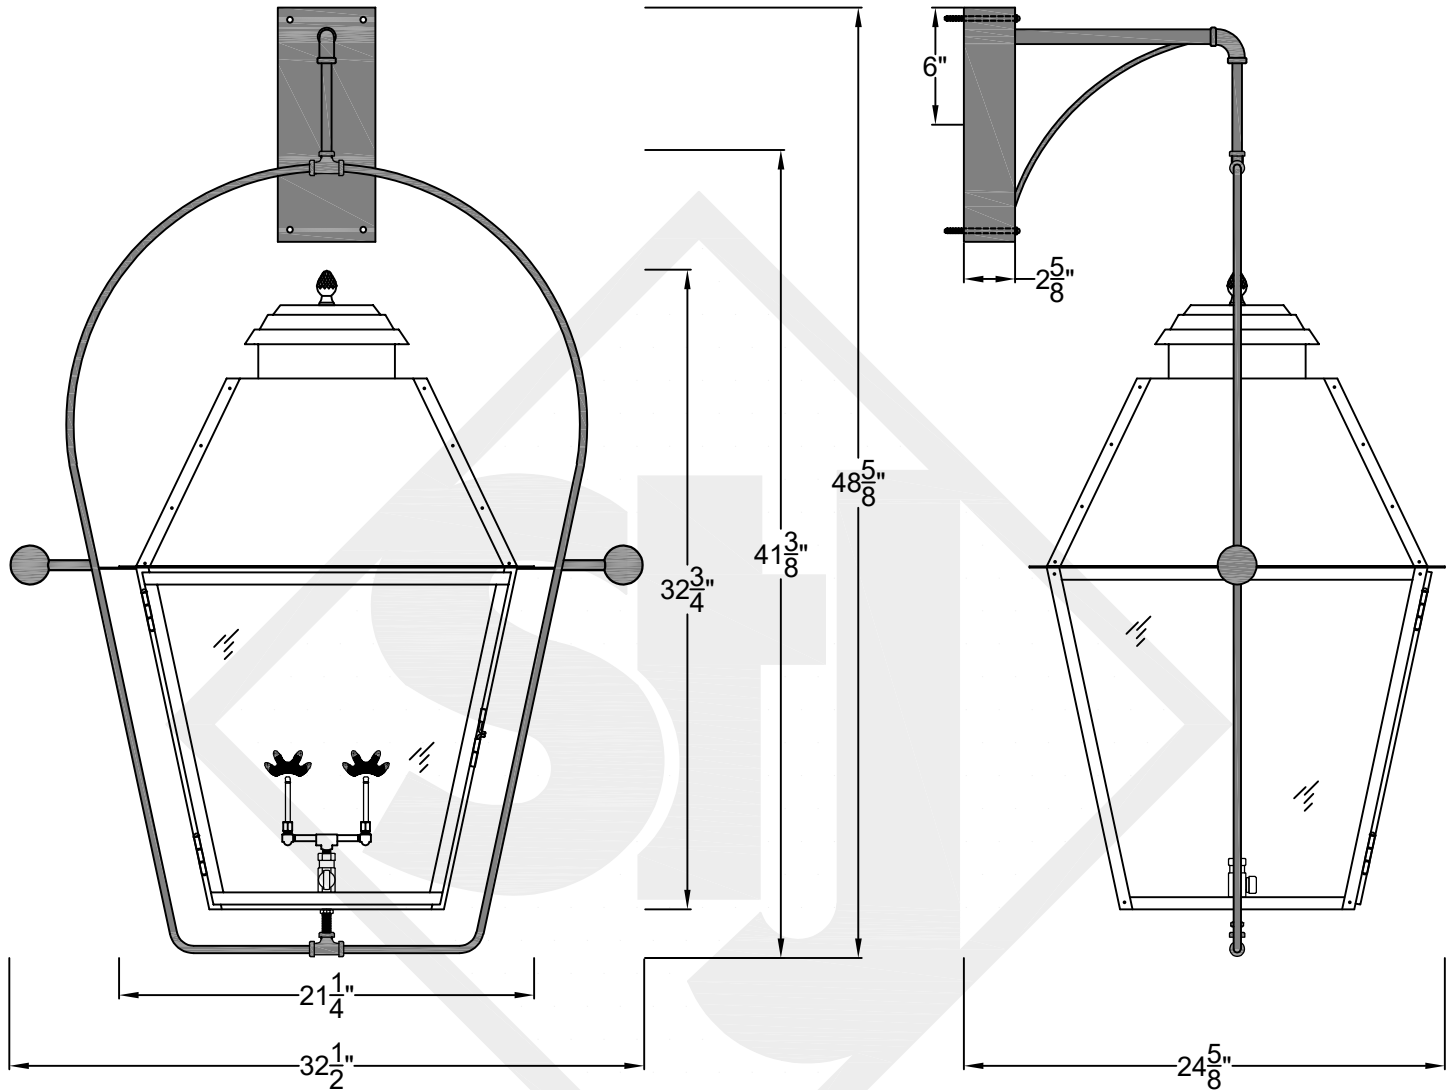

Front View

Side View

Backplate

St. James
LIGHTING

SCALE: N.T.S.	DRAFT: Y. McCullough
FILE: NATL	APP'D: J. Ragan
JOB: X	DATE: 11/20/23

Lights are handcrafted.
Dimensions may vary by 1/4"

B.T.U. Rating
Natural Gas: 5460 B.T.U.
Propane: 4160 B.T.U.

NATCHEZ GRANDE WALL MOUNT FULL YOKE

Available w/ Solid
or Glass Top
Shortest Height $45\frac{1}{8}"$

Front View

Side View

Backplate

St. James
LIGHTING

SCALE: N.T.S.	DRAFT: Y. McCullough
FILE: NATG	APP'D: J. Ragan
JOB: X	DATE: 11/20/23