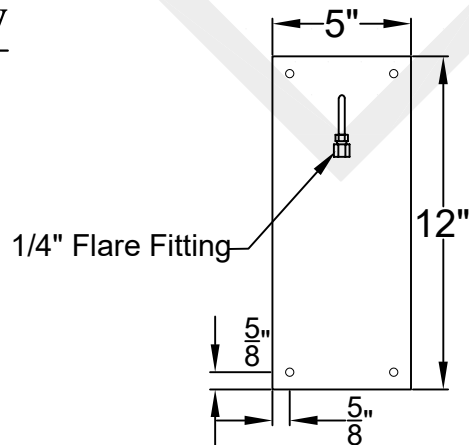

Lights are handcrafted.
Dimensions may vary by 1/4"

UL Certified
Candelabra- Max 60 Watt Bulb
Edison- Max 660 Watt Bulb

Mini not available in gas

NATCHEZ SMALL WALL MOUNT FULL YOKE

Available w/ Solid
or Glass Top
Shortest Height 30 $\frac{1}{8}$ "

Front View

Side View

Backplate

St. James
LIGHTING

SCALE: N.T.S.	DRAFT: Y. McCullough
FILE: NATS	APP'D: J. Ragan
JOB: X	DATE: 11/20/23

Lights are handcrafted.
Dimensions may vary by 1/4"

B.T.U. Rating
Natural Gas: 2730 B.T.U.
Propane: 2080 B.T.U.

NATCHEZ MEDIUM WALL MOUNT FULL YOKE

Available w/ Solid
or Glass Top
Shortest Height $35\frac{1}{8}"$

Front View

Side View

Backplate

St. James
LIGHTING

SCALE: N.T.S.	DRAFT: T. Herring
FILE: NATM	APP'D: J. Ragan
JOB: X	DATE: 8-17-2023

Front View

Side View

Backplate

St. James
LIGHTING

SCALE: N.T.S.	DRAFT: Y. McCullough
FILE: NATL	APP'D: J. Ragan
JOB: X	DATE: 11/20/23

Lights are handcrafted.
Dimensions may vary by 1/4"

B.T.U. Rating
Natural Gas: 5460 B.T.U.
Propane: 4160 B.T.U.