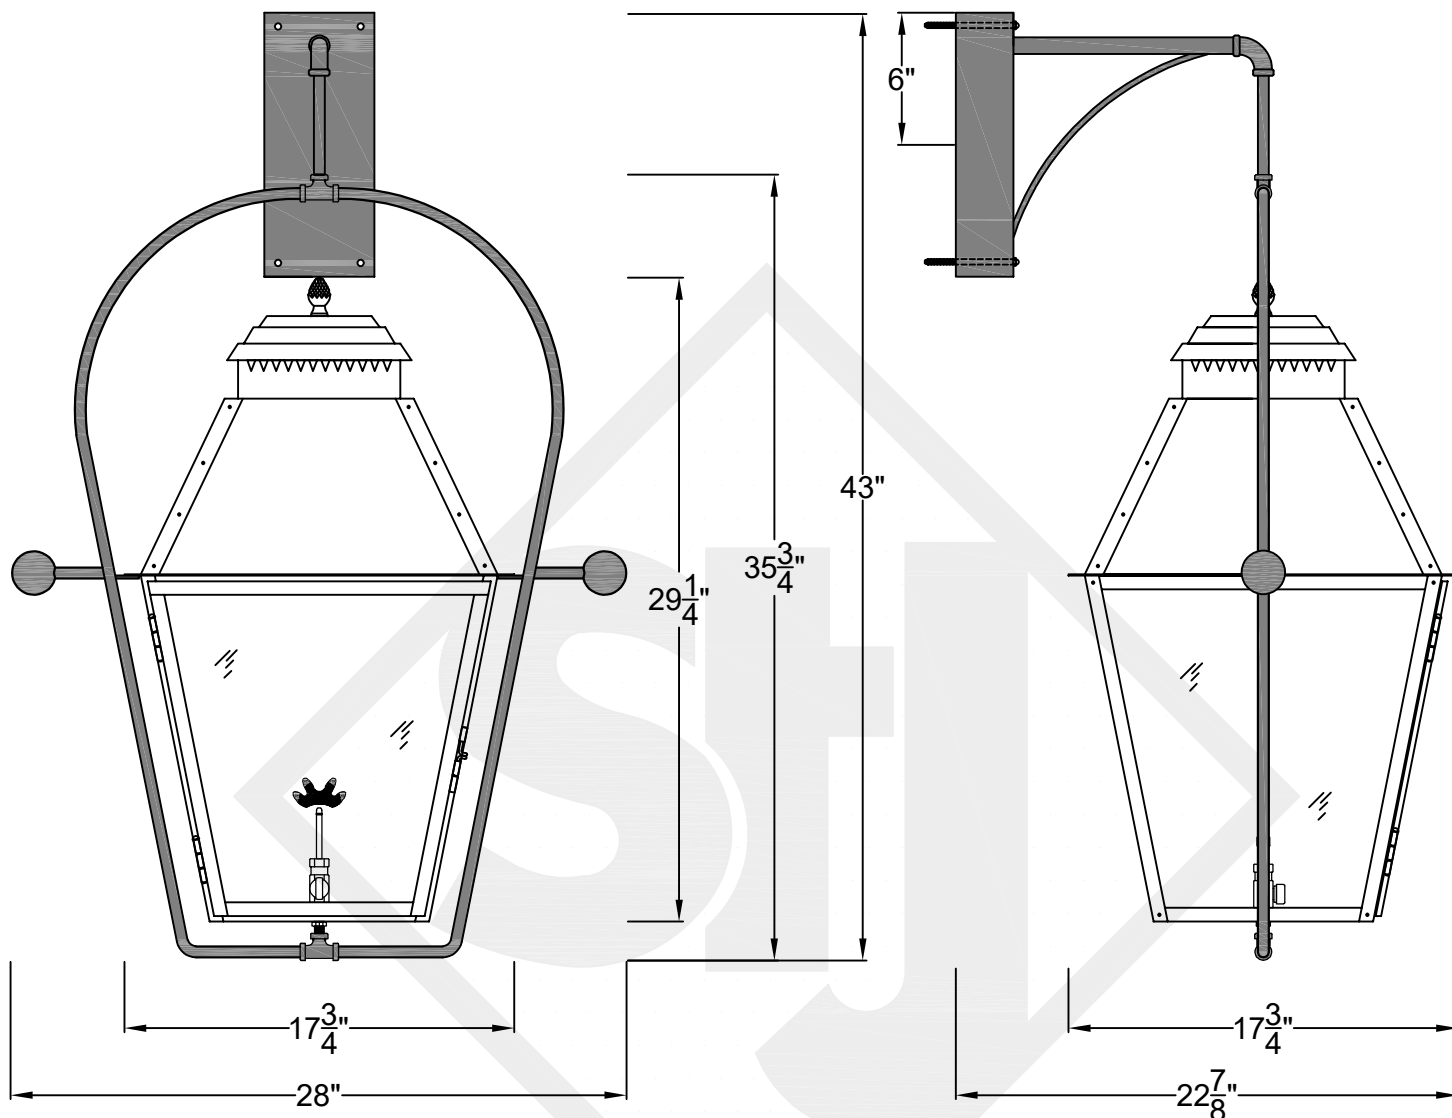

NATCHEZ MINI WALL MOUNT FULL YOKE

Available w/ Solid
or Glass Top
Shortest Height $25\frac{3}{4}$ "

Front View

Side View

Backplate

**St. James
LIGHTING**

SCALE: N.T.S.	DRAFT: T. Herring
FILE: NATMINI	APP'D: J. Ragan
JOB: X	DATE: 8-17-2023

Front View

Side View

Backplate

St. James
LIGHTING

SCALE: N.T.S.	DRAFT: Y. McCullough
FILE: NATS	APP'D: J. Ragan
JOB: X	DATE: 11/20/23

Lights are handcrafted.
Dimensions may vary by 1/4"

B.T.U. Rating
Natural Gas: 2730 B.T.U.
Propane: 2080 B.T.U.

NATCHEZ MEDIUM WALL MOUNT FULL YOKE

Available w/ Solid
or Glass Top
Shortest Height $35\frac{1}{8}"$

Front View

Side View

Backplate

St. James
LIGHTING

SCALE: N.T.S.	DRAFT: T. Herring
FILE: NATM	APP'D: J. Ragan
JOB: X	DATE: 8-17-2023

Front View

Side View

Backplate

St. James
LIGHTING

SCALE: N.T.S.	DRAFT: Y. McCullough
FILE: NATL	APP'D: J. Ragan
JOB: X	DATE: 11/20/23

Lights are handcrafted.
Dimensions may vary by 1/4"

B.T.U. Rating
Natural Gas: 5460 B.T.U.
Propane: 4160 B.T.U.