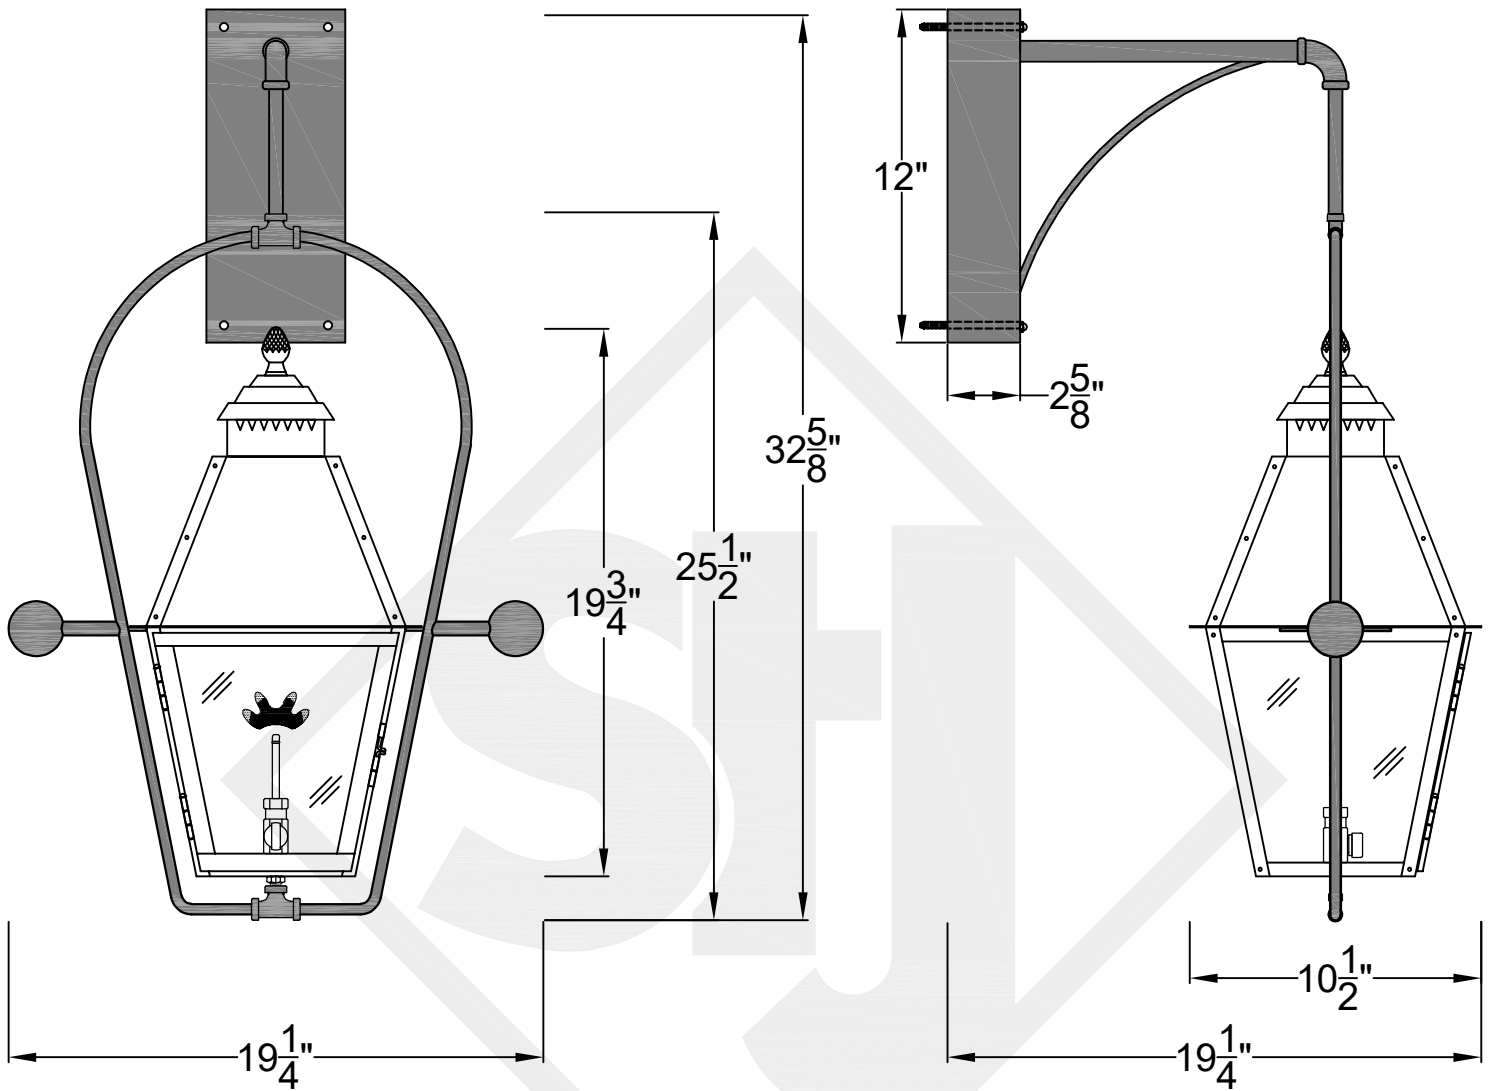

NATCHEZ MINI WALL MOUNT FULL YOKE

Available w/ Solid
or Glass Top
Shortest Height $25\frac{3}{4}$ "

Front View

Side View

Backplate

**St. James
LIGHTING**

SCALE: N.T.S.	DRAFT: T. Herring
FILE: NATMINI	APP'D: J. Ragan
JOB: X	DATE: 8-17-2023

Lights are handcrafted.
Dimensions may vary by 1/4"

UL Certified
Candelabra- Max 60 Watt Bulb
Edison- Max 660 Watt Bulb

Mini not available in gas

NATCHEZ SMALL WALL MOUNT FULL YOKE

Available w/ Solid
or Glass Top
Shortest Height 30 $\frac{1}{8}$ "

Front View

Side View

Backplate

St. James
LIGHTING

SCALE: N.T.S.	DRAFT: Y. McCullough
FILE: NATS	APP'D: J. Ragan
JOB: X	DATE: 11/20/23

Lights are handcrafted.
Dimensions may vary by 1/4"

B.T.U. Rating
Natural Gas: 2730 B.T.U.
Propane: 2080 B.T.U.

Front View

Side View

Backplate

St. James
LIGHTING

SCALE: N.T.S.	DRAFT: Y. McCullough
FILE: NATL	APP'D: J. Ragan
JOB: X	DATE: 11/20/23

Lights are handcrafted.
Dimensions may vary by 1/4"

B.T.U. Rating
Natural Gas: 5460 B.T.U.
Propane: 4160 B.T.U.