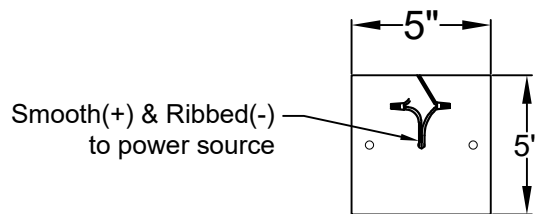

UL Certified
Candelabra- Max 60 Watt Bulb
Edison- Max 660 Watt Bulb

QUEBEC SMALL CHAIN HUNG PENDANT

Comes standard
w/ 6' of chain

Front View

Ceiling Mount

St. James
LIGHTING

SCALE: N.T.S. DRAFT: T. Herring
FILE: QUES APP'D: J. Ragan
JOB: X DATE: 8-7-2023

Lights are handcrafted.
Dimensions may vary by 1/4"

B.T.U. Rating
Natural Gas: 2730 B.T.U.
Propane: 2080 B.T.U.

QUEBEC MEDIUM CHAIN HUNG PENDANT

Comes standard
w/ 6' of chain

Front View

Ceiling Mount

St. James
LIGHTING

Comes standard
w/ 6' of chain

Front View

Ceiling Mount

St. James
LIGHTING

SCALE: N.T.S.	DRAFT: T. Herring
FILE: QUEL	APP'D: J. Ragan
JOB: X	DATE: 3-20-2023

Lights are handcrafted.
Dimensions may vary by 1/4"