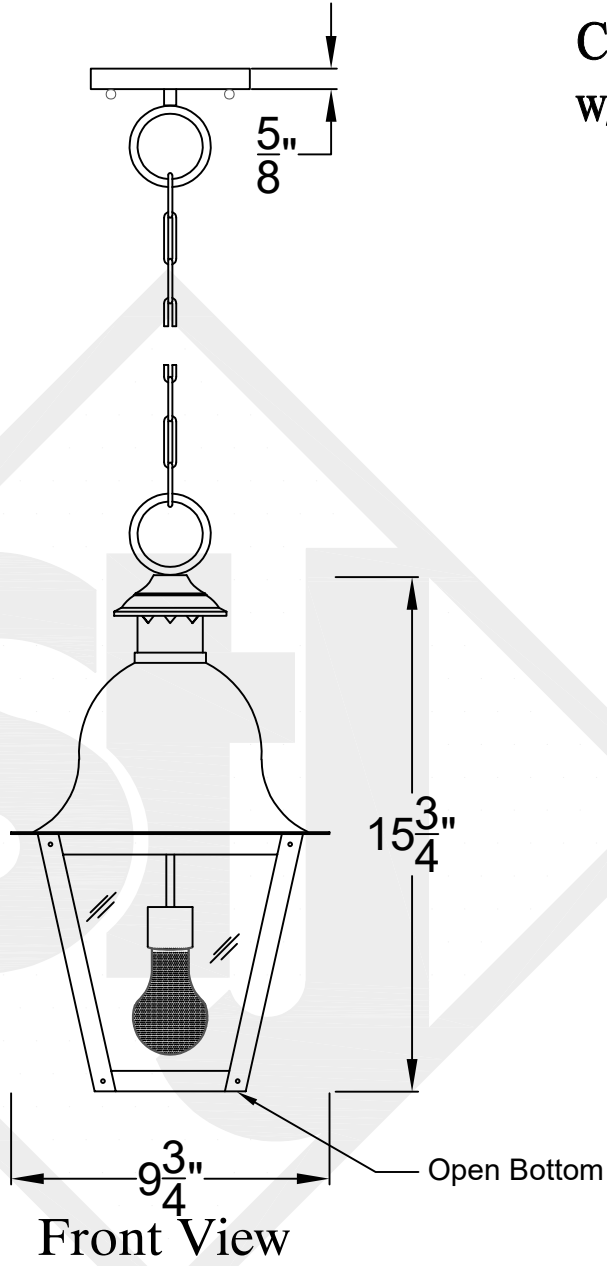

QUEBEC MINI CHAIN HUNG PENDANT

Comes standard
w/ 6' of chain

St. James
LIGHTING

SCALE: N.T.S. DRAFT: T. Herring
FILE: QUEMINI APP'D: J. Ragan
JOB: X DATE: 5-3-2023

Lights are handcrafted.
Dimensions may vary by 1/4"

UL Certified
Candelabra- Max 60 Watt Bulb
Edison- Max 660 Watt Bulb

QUEBEC SMALL CHAIN HUNG PENDANT

Comes standard
w/ 6' of chain

Front View

Ceiling Mount

St. James
LIGHTING

SCALE: N.T.S. DRAFT: T. Herring
FILE: QUES APP'D: J. Ragan
JOB: X DATE: 8-7-2023

SCALE: N.T.S.	DRAFT: T. Herring
FILE: QUEM	APP'D: J. Ragan
JOB: X	DATE: 8-22-2023

Lights are handcrafted.
Dimensions may vary by 1/4"

UL Certified
Candelabra- Max 60 Watt Bulb
Edison- Max 660 Watt Bulb

QUEBEC LARGE CHAIN HUNG PENDANT

Comes standard
w/ 6' of chain

Front View

Ceiling Mount

St. James
LIGHTING

SCALE: N.T.S.	DRAFT: T. Herring
FILE: QUEL	APP'D: J. Ragan
JOB: X	DATE: 3-20-2023

Lights are handcrafted.
Dimensions may vary by 1/4"