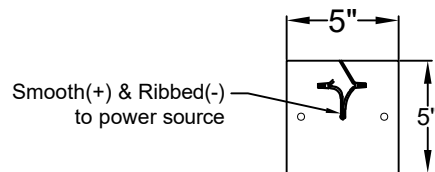

SCALE: N.T.S.	DRAFT: T. Herring
FILE: QUEM	APP'D: J. Ragan
JOB: X	DATE: 8-22-2023

Lights are handcrafted.
Dimensions may vary by 1/4"

UL Certified
Candelabra- Max 60 Watt Bulb
Edison- Max 660 Watt Bulb

QUEBEC LARGE CHAIN HUNG PENDANT

Comes standard
w/ 6' of chain

Front View

Ceiling Mount

St. James
LIGHTING

SCALE: N.T.S.	DRAFT: T. Herring
FILE: QUEL	APP'D: J. Ragan
JOB: X	DATE: 3-20-2023

Lights are handcrafted.
Dimensions may vary by 1/4"