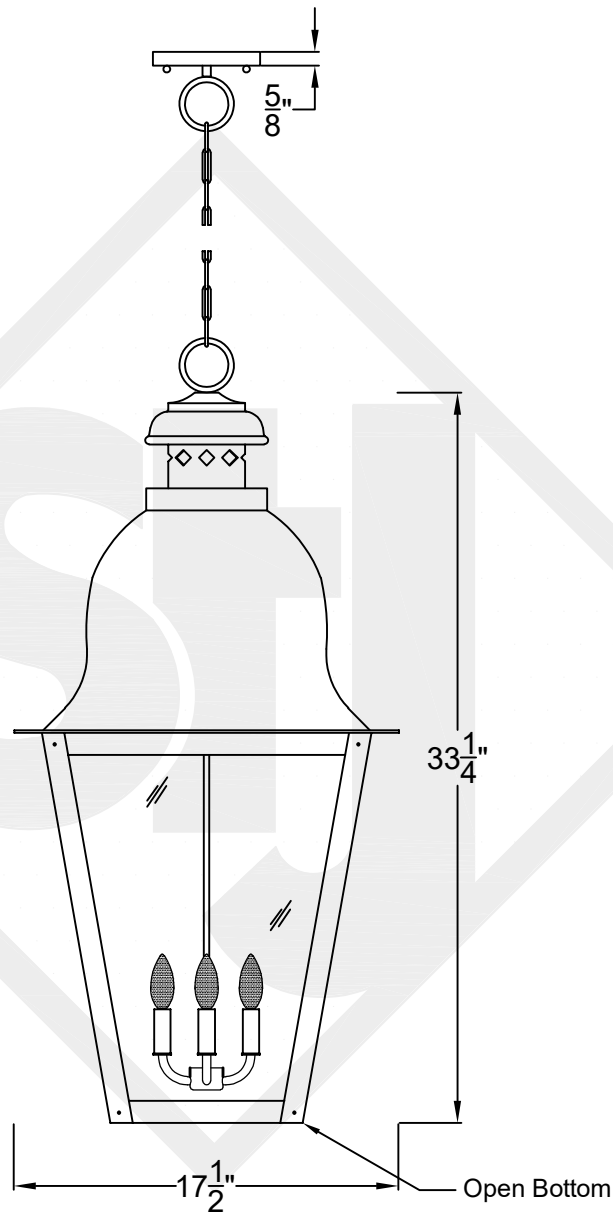

SCALE: N.T.S.	DRAFT: T. Herring
FILE: QUEM	APP'D: J. Ragan
JOB: X	DATE: 8-22-2023

Lights are handcrafted.
Dimensions may vary by 1/4"

UL Certified
Candelabra- Max 60 Watt Bulb
Edison- Max 660 Watt Bulb

QUEBEC LARGE CHAIN HUNG PENDANT

Comes standard
w/ 6' of chain

Front View

Ceiling Mount

St. James
LIGHTING

SCALE: N.T.S.	DRAFT: T. Herring
FILE: QUEL	APP'D: J. Ragan
JOB: X	DATE: 3-20-2023

Lights are handcrafted.
Dimensions may vary by 1/4"

UL Certified
Candelabra- Max 60 Watt Bulb
Edison- Max 660 Watt Bulb

QUEBEC GRANDE CHAIN HUNG PENDANT

Comes standard
w/ 6' of chain

Front View

Ceiling Mount

St. James
LIGHTING

SCALE: N.T.S.	DRAFT: T. Herring
FILE: QUEG	APP'D: J. Ragan
JOB: X	DATE: 8-28-2023

Lights are handcrafted.
Dimensions may vary by 1/4"

UL Certified
Candelabra- Max 60 Watt Bulb
Edison- Max 660 Watt Bulb