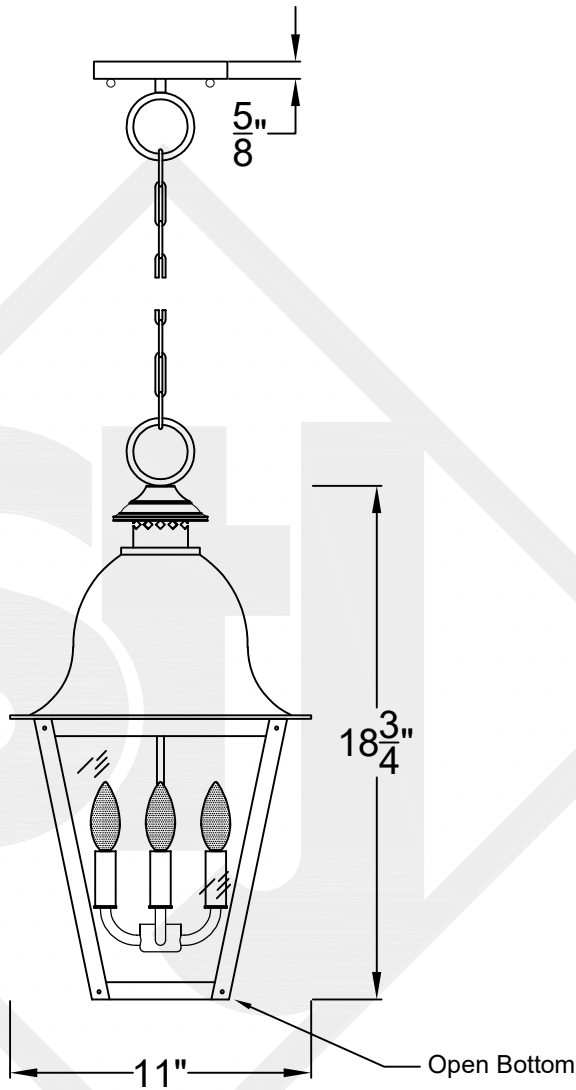

QUEBEC MINI CHAIN HUNG PENDANT

Comes standard
w/ 6' of chain

St. James
LIGHTING

SCALE: N.T.S. DRAFT: T. Herring
FILE: QUEMINI APP'D: J. Ragan
JOB: X DATE: 5-3-2023

Lights are handcrafted.
Dimensions may vary by 1/4"

UL Certified
Candelabra- Max 60 Watt Bulb
Edison- Max 660 Watt Bulb

QUEBEC SMALL CHAIN HUNG PENDANT

Comes standard
w/ 6' of chain

Front View

Ceiling Mount

St. James
LIGHTING

SCALE: N.T.S. DRAFT: T. Herring
FILE: QUES APP'D: J. Ragan
JOB: X DATE: 8-7-2023

SCALE: N.T.S.	DRAFT: T. Herring
FILE: QUEM	APP'D: J. Ragan
JOB: X	DATE: 8-22-2023

Lights are handcrafted.
Dimensions may vary by 1/4"

UL Certified
Candelabra- Max 60 Watt Bulb
Edison- Max 660 Watt Bulb

QUEBEC LARGE CHAIN HUNG PENDANT

Comes standard
w/ 6' of chain

Front View

Ceiling Mount

St. James
LIGHTING

SCALE: N.T.S.	DRAFT: T. Herring
FILE: QUEL	APP'D: J. Ragan
JOB: X	DATE: 3-20-2023

Lights are handcrafted.
Dimensions may vary by 1/4"