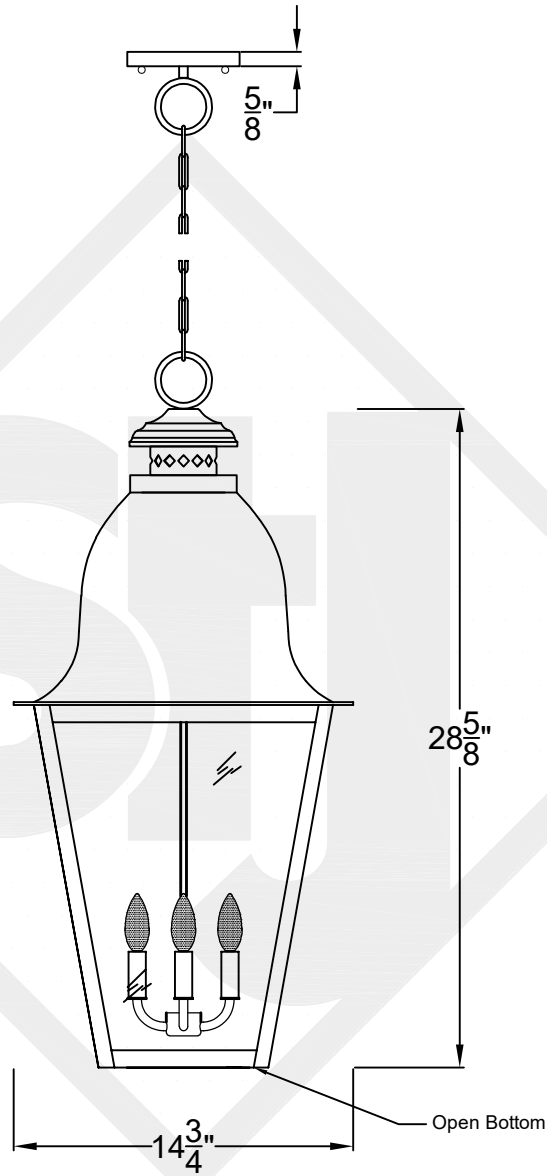

UL Certified
Candelabra- Max 60 Watt Bulb
Edison- Max 660 Watt Bulb

QUEBEC SMALL CHAIN HUNG PENDANT

Comes standard
w/ 6' of chain

Front View

Ceiling Mount

St. James
LIGHTING

SCALE: N.T.S. DRAFT: T. Herring
FILE: QUES APP'D: J. Ragan
JOB: X DATE: 8-7-2023

SCALE: N.T.S.	DRAFT: T. Herring
FILE: QUEM	APP'D: J. Ragan
JOB: X	DATE: 8-22-2023

Lights are handcrafted.
Dimensions may vary by 1/4"

UL Certified
Candelabra- Max 60 Watt Bulb
Edison- Max 660 Watt Bulb

QUEBEC LARGE CHAIN HUNG PENDANT

Comes standard
w/ 6' of chain

Front View

Ceiling Mount

St. James
LIGHTING

SCALE: N.T.S.	DRAFT: T. Herring
FILE: QUEL	APP'D: J. Ragan
JOB: X	DATE: 3-20-2023

Lights are handcrafted.
Dimensions may vary by 1/4"

Lights are handcrafted.
Dimensions may vary by 1/4"

UL Certified
Candelabra- Max 60 Watt Bulb
Edison- Max 660 Watt Bulb