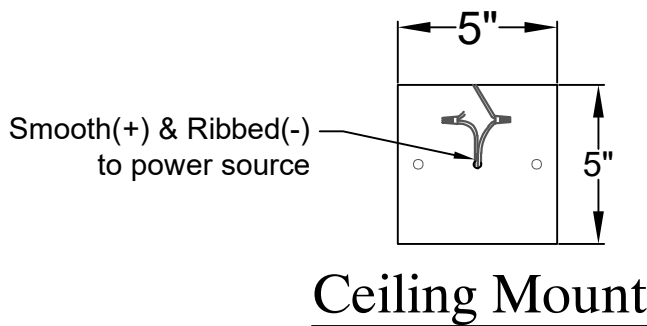

QUEBEC MINI CHAIN HUNG PENDANT

Comes standard
w/ 6' of chain

St. James
LIGHTING

SCALE: N.T.S. DRAFT: T. Herring
FILE: QUEMINI APP'D: J. Ragan
JOB: X DATE: 5-3-2023

Lights are handcrafted.
Dimensions may vary by 1/4"

UL Certified
Candelabra- Max 60 Watt Bulb
Edison- Max 660 Watt Bulb

QUEBEC SMALL CHAIN HUNG PENDANT

Comes standard
w/ 6' of chain

Front View

Ceiling Mount

St. James
LIGHTING

SCALE: N.T.S. DRAFT: T. Herring
FILE: QUES APP'D: J. Ragan
JOB: X DATE: 8-7-2023