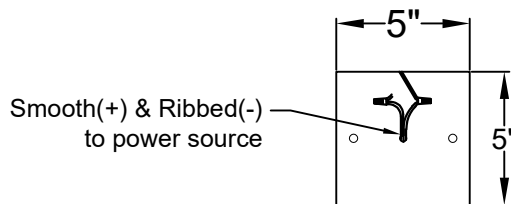

QUEBEC MINI CHAIN HUNG PENDANT

Comes standard
w/ 6' of chain

St. James
LIGHTING

SCALE: N.T.S. DRAFT: T. Herring
FILE: QUEMINI APP'D: J. Ragan
JOB: X DATE: 5-3-2023

Lights are handcrafted.
Dimensions may vary by 1/4"

UL Certified
Candelabra- Max 60 Watt Bulb
Edison- Max 660 Watt Bulb

QUEBEC SMALL CHAIN HUNG PENDANT

Comes standard
w/ 6' of chain

Front View

Ceiling Mount

St. James
LIGHTING

SCALE: N.T.S. DRAFT: T. Herring
FILE: QUES APP'D: J. Ragan
JOB: X DATE: 8-7-2023