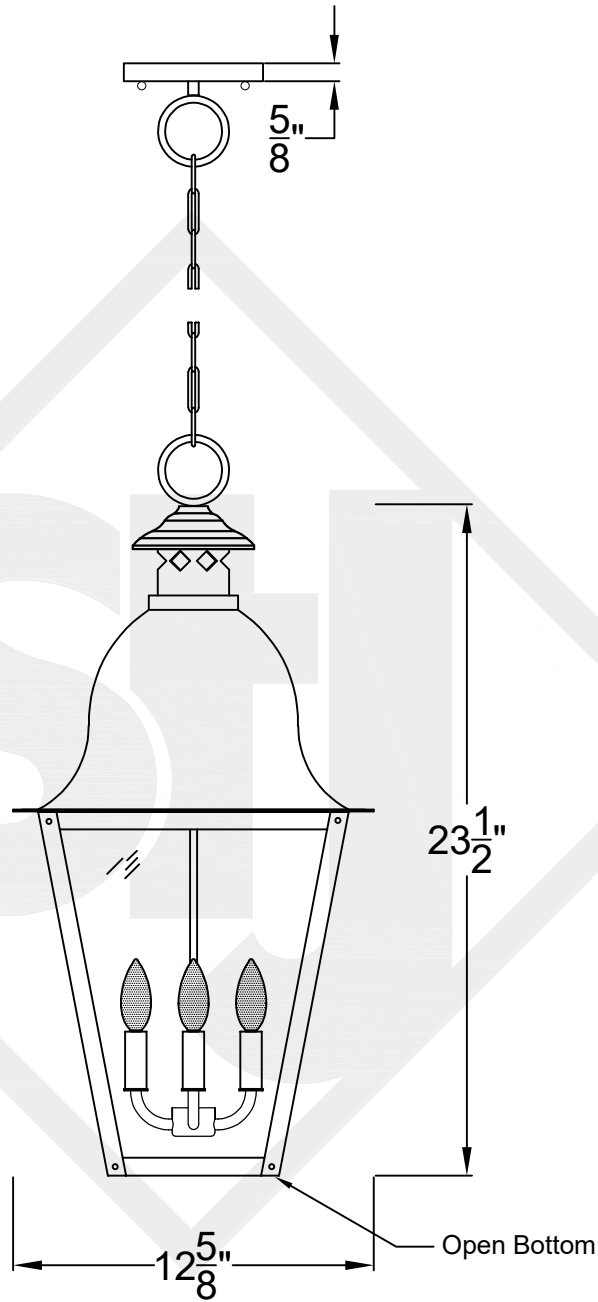

QUEBEC MEDIUM CHAIN HUNG PENDANT

Comes standard
w/ 6' of chain

Front View