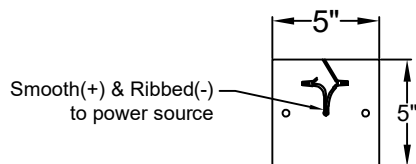

Comes standard
w/ 6' of chain

Front View

Ceiling Mount

St. James
LIGHTING

SCALE: N.T.S.	DRAFT: T. Herring
FILE: QUEL	APP'D: J. Ragan
JOB: X	DATE: 3-20-2023

Lights are handcrafted.
Dimensions may vary by 1/4"

UL Certified
Candelabra- Max 60 Watt Bulb
Edison- Max 660 Watt Bulb

QUEBEC GRANDE CHAIN HUNG PENDANT

Comes standard
w/ 6' of chain

Front View

Ceiling Mount

St. James
LIGHTING

SCALE: N.T.S.	DRAFT: T. Herring
FILE: QUEG	APP'D: J. Ragan
JOB: X	DATE: 8-28-2023