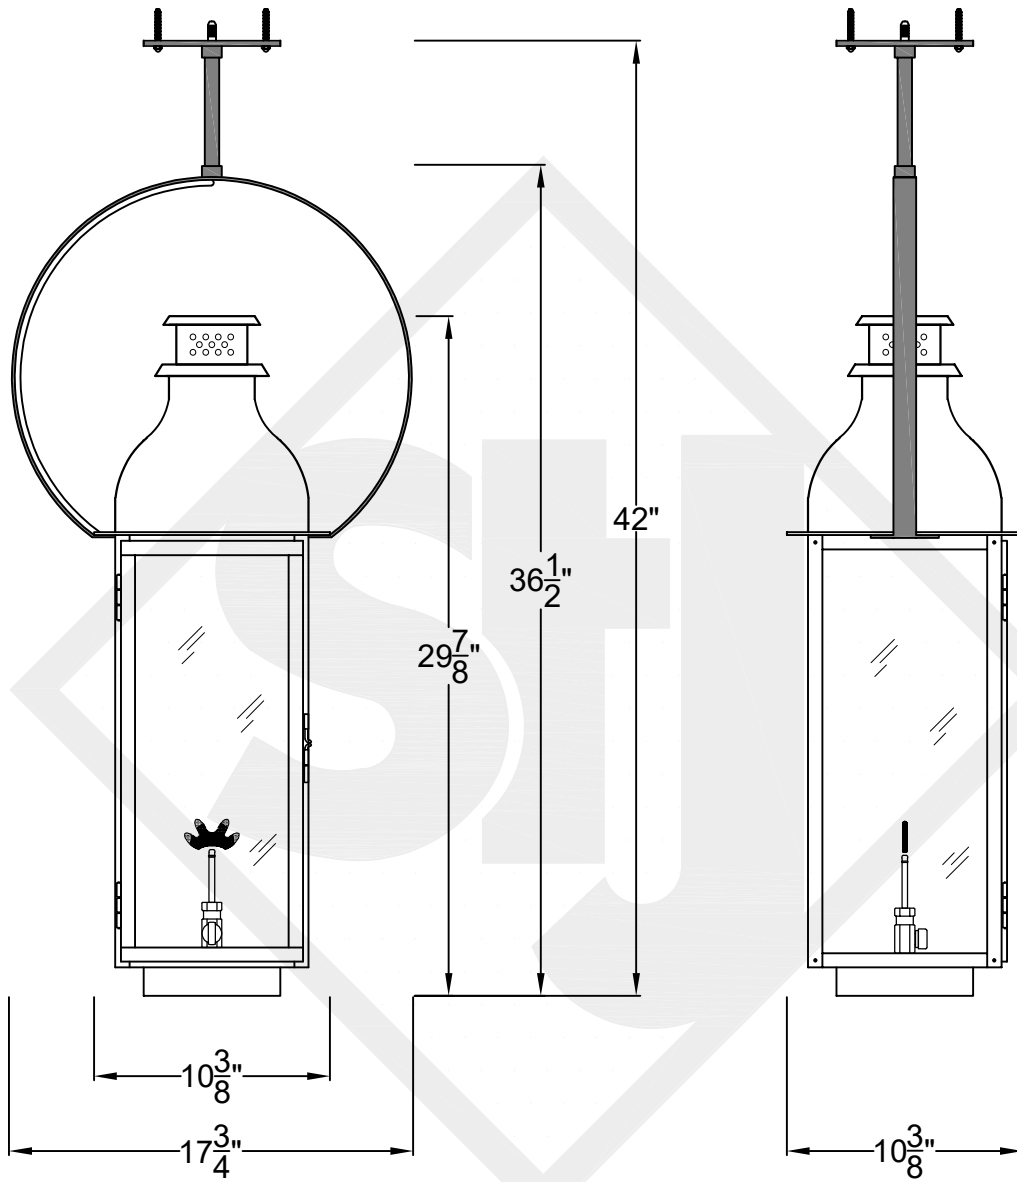

SARASOTA MINI CEILING MOUNT HALF YOKE

Front View

Side View

Ceiling Mount

St. James
LIGHTING

SCALE: N.T.S.	DRAFT: Y. McCullough
FILE: SARMINI	APP'D: J. Ragan
JOB: X	DATE: 12/11/23

Lights are handcrafted.
Dimensions may vary by 1/4"

Mini not Available in Gas

UL Certified
Candelabra- Max 60 Watt Bulb
Edison- Max 660 Watt Bulb

SARASOTA SMALL CEILING MOUNT HALF YOKE

Shortest Height $36\frac{3}{4}"$

Front View

Side View

Ceiling Mount

St. James
LIGHTING

SCALE: N.T.S.	DRAFT: Y. McCullough
FILE: SARS	APP'D: J. Ragan
JOB: X	DATE: 11/28/23

Lights are handcrafted.
Dimensions may vary by 1/4"

B.T.U. Rating
Natural Gas: 2730 B.T.U.
Propane: 2080 B.T.U.

SARASOTA MEDIUM CEILING MOUNT HALF YOKE

Shortest Height 41 1/2"

Front View

Side View

Ceiling Mount

**St. James
LIGHTING**

SCALE: N.T.S.	DRAFT: Y. McCullough
FILE: SARM	APP'D: J. Ragan
JOB: X	DATE: 11/28/23

Lights are handcrafted.
Dimensions may vary by 1/4"