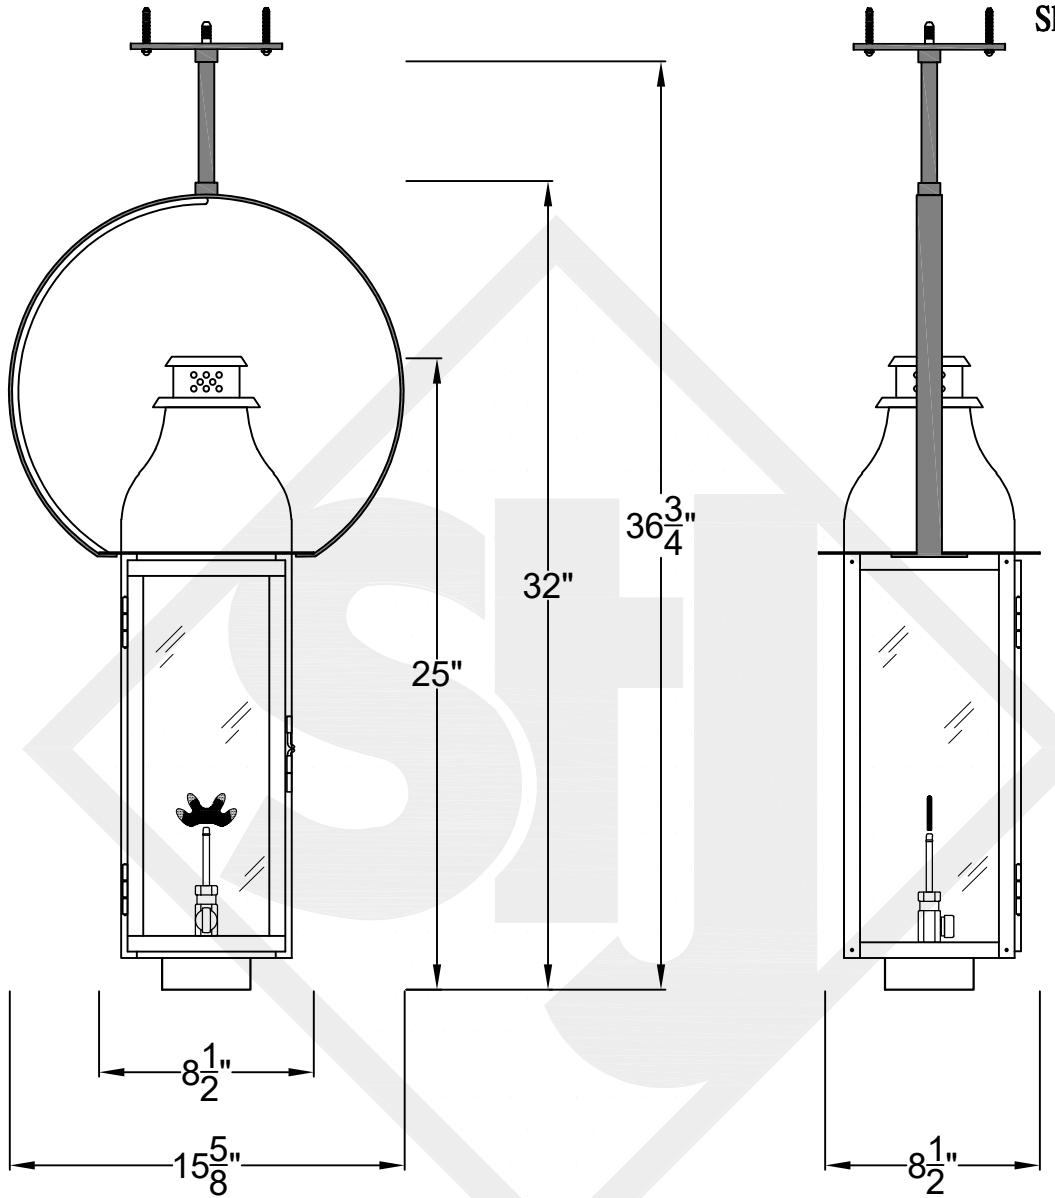

SARASOTA MINI CEILING MOUNT HALF YOKE

Front View

Side View

Ceiling Mount

St. James
LIGHTING

SCALE: N.T.S.	DRAFT: Y. McCullough
FILE: SARMINI	APP'D: J. Ragan
JOB: X	DATE: 12/11/23

Lights are handcrafted.
Dimensions may vary by 1/4"

Mini not Available in Gas

UL Certified
Candelabra- Max 60 Watt Bulb
Edison- Max 660 Watt Bulb

SARASOTA SMALL CEILING MOUNT HALF YOKE

Shortest Height $36\frac{3}{4}"$

Front View

Side View

Ceiling Mount

St. James
LIGHTING

SCALE: N.T.S.	DRAFT: Y. McCullough
FILE: SARS	APP'D: J. Ragan
JOB: X	DATE: 11/28/23

Lights are handcrafted.
Dimensions may vary by 1/4"

B.T.U. Rating
Natural Gas: 2730 B.T.U.
Propane: 2080 B.T.U.

SARASOTA MEDIUM CEILING MOUNT HALF YOKE

Shortest Height 41 1/2"

Front View

Side View

Ceiling Mount

**St. James
LIGHTING**

SCALE: N.T.S.	DRAFT: Y. McCullough
FILE: SARM	APP'D: J. Ragan
JOB: X	DATE: 11/28/23

Lights are handcrafted.
Dimensions may vary by 1/4"