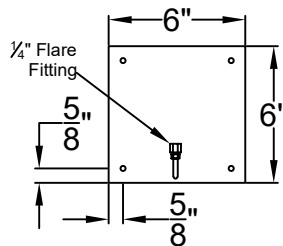

Shortest Height 41 1/2"

Front View

Side View

Ceiling Mount

**St. James
LIGHTING**

SCALE: N.T.S.	DRAFT: Y. McCullough
FILE: SARM	APP'D: J. Ragan
JOB: X	DATE: 11/28/23

Lights are handcrafted.
Dimensions may vary by 1/4"

B.T.U. Rating
Natural Gas: 2730 B.T.U.
Propane: 2080 B.T.U.

SARASOTA LARGE CEILING MOUNT HALF YOKE

Shortest Height $46\frac{3}{4}$ "

Front View

Side View

Ceiling Mount

St. James
LIGHTING

SCALE: N.T.S.	DRAFT: Y. McCullough
FILE: SARL	APP'D: J. Ragan
JOB: X	DATE: 11/28/23

Lights are handcrafted.
Dimensions may vary by 1/4"

B.T.U. Rating
Natural Gas: 2730 B.T.U.
Propane: 2080 B.T.U.

SARASOTA GRANDE CEILING MOUNT HALF YOKE

Shortest Height $53\frac{3}{8}$ "

Front View

Side View