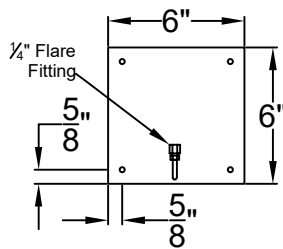

SCALE: N.T.S.	DRAFT: Y. McCullough
FILE: SARS	APP'D: J. Ragan
JOB: X	DATE: 11/28/23

Lights are handcrafted.
Dimensions may vary by 1/4"

B.T.U. Rating
Natural Gas: 2730 B.T.U.
Propane: 2080 B.T.U.

SARASOTA MEDIUM CEILING MOUNT HALF YOKE

Shortest Height 41 1/2"

Front View

Side View

Ceiling Mount

**St. James
LIGHTING**

SCALE: N.T.S.	DRAFT: Y. McCullough
FILE: SARM	APP'D: J. Ragan
JOB: X	DATE: 11/28/23

Lights are handcrafted.
Dimensions may vary by 1/4"