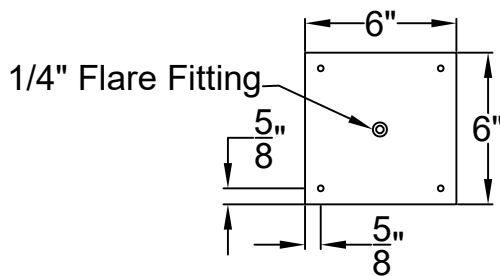

Mini not Available in Gas

UL Certified
Candelabra- Max 60 Watt Bulb
Edison- Max 660 Watt Bulb

SARASOTA SMALL CEILING MOUNT HALF YOKE

Shortest Height $36\frac{3}{4}"$

Front View

Side View

Ceiling Mount

St. James
LIGHTING

Shortest Height 41 1/2"

Front View

Side View

Ceiling Mount

**St. James
LIGHTING**

SCALE: N.T.S.	DRAFT: Y. McCullough
FILE: SARM	APP'D: J. Ragan
JOB: X	DATE: 11/28/23

Lights are handcrafted.
Dimensions may vary by 1/4"