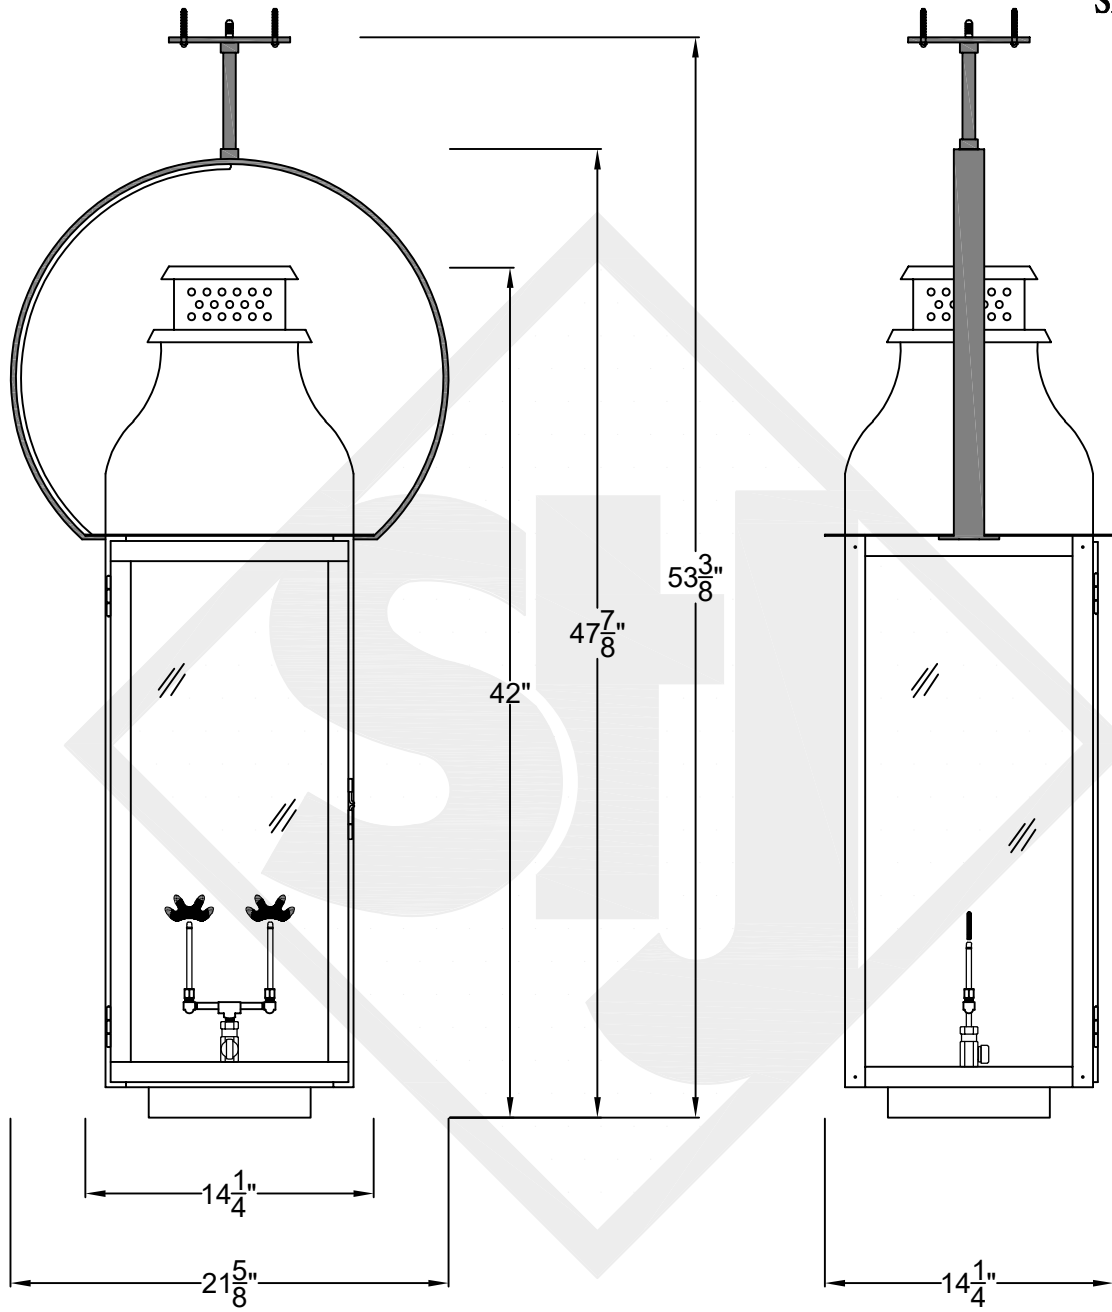

Shortest Height 41 1/2"

Front View

Side View

Ceiling Mount

**St. James
LIGHTING**

SCALE: N.T.S.	DRAFT: Y. McCullough
FILE: SARM	APP'D: J. Ragan
JOB: X	DATE: 11/28/23

Lights are handcrafted.
Dimensions may vary by 1/4"

B.T.U. Rating
Natural Gas: 2730 B.T.U.
Propane: 2080 B.T.U.

SARASOTA LARGE CEILING MOUNT HALF YOKE

Shortest Height $46\frac{3}{4}$ "

Front View

Side View

Ceiling Mount

St. James
LIGHTING

SCALE: N.T.S.	DRAFT: Y. McCullough
FILE: SARL	APP'D: J. Ragan
JOB: X	DATE: 11/28/23

Lights are handcrafted.
Dimensions may vary by 1/4"

B.T.U. Rating
Natural Gas: 2730 B.T.U.
Propane: 2080 B.T.U.

SARASOTA GRANDE CEILING MOUNT HALF YOKE

Shortest Height $53\frac{3}{8}$ "

Front View

Side View