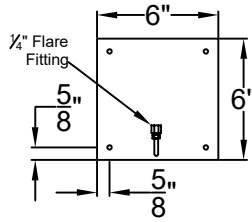

Shortest Height 41 1/2"

Front View

Side View

Ceiling Mount

**St. James
LIGHTING**

SCALE: N.T.S.	DRAFT: Y. McCullough
FILE: SARM	APP'D: J. Ragan
JOB: X	DATE: 11/28/23

Lights are handcrafted.
Dimensions may vary by 1/4"

Lights are handcrafted.
Dimensions may vary by 1/4"

B.T.U. Rating
Natural Gas: 2730 B.T.U.
Propane: 2080 B.T.U.

SARASOTA GRANDE CEILING MOUNT HALF YOKE

Shortest Height $53\frac{3}{8}$ "

Front View

Side View

Ceiling Mount

St. James
LIGHTING

SCALE: N.T.S.	DRAFT: Y. McCullough
FILE: SARGG	APP'D: J. Ragan
JOB: X	DATE: 11/28/23

Lights are handcrafted.
Dimensions may vary by 1/4"

B.T.U. Rating
Natural Gas: 5460 B.T.U.
Propane: 4160 B.T.U.