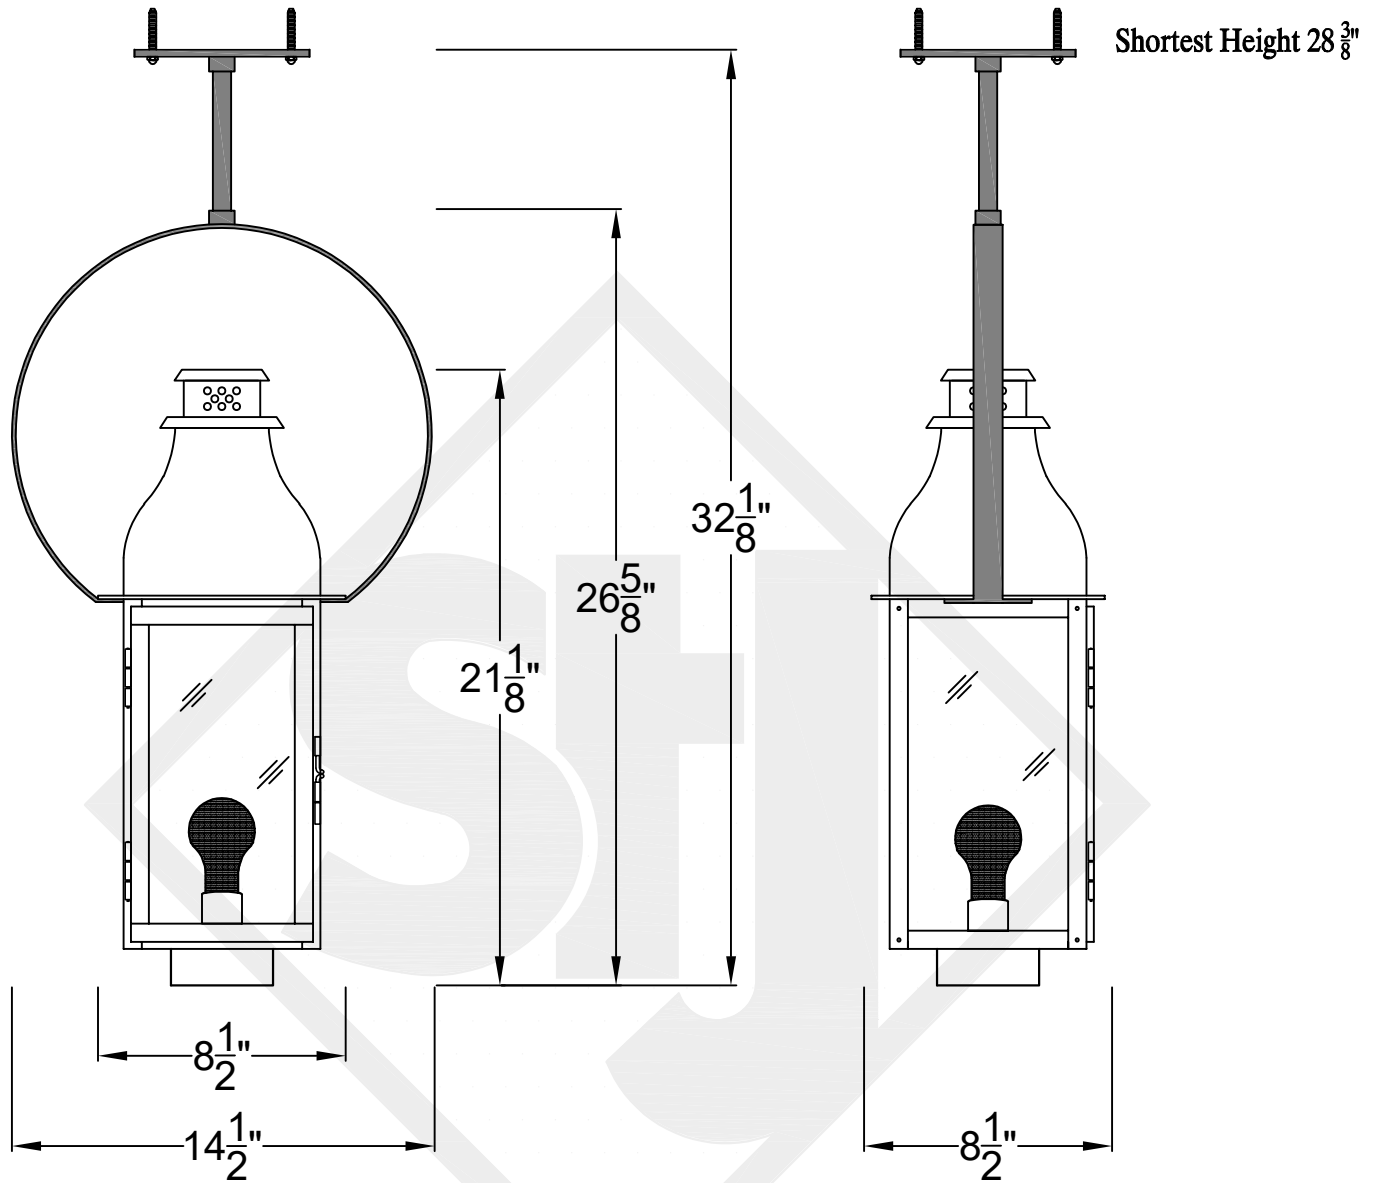

SARASOTA MINI CEILING MOUNT HALF YOKE

Front View

Side View

Ceiling Mount

St. James
LIGHTING

SCALE: N.T.S.	DRAFT: Y. McCullough
FILE: SARMINI	APP'D: J. Ragan
JOB: X	DATE: 12/11/23

Lights are handcrafted.
Dimensions may vary by 1/4"

Mini not Available in Gas

UL Certified
Candelabra- Max 60 Watt Bulb
Edison- Max 660 Watt Bulb

SARASOTA SMALL CEILING MOUNT HALF YOKE

Shortest Height $36\frac{3}{4}"$

Front View

Side View

Ceiling Mount

St. James
LIGHTING

SCALE: N.T.S.	DRAFT: Y. McCullough
FILE: SARS	APP'D: J. Ragan
JOB: X	DATE: 11/28/23

Lights are handcrafted.
Dimensions may vary by 1/4"

B.T.U. Rating
Natural Gas: 2730 B.T.U.
Propane: 2080 B.T.U.

SARASOTA MEDIUM CEILING MOUNT HALF YOKE

Shortest Height 41 1/2"

Front View

Side View

Ceiling Mount

**St. James
LIGHTING**

SCALE: N.T.S.	DRAFT: Y. McCullough
FILE: SARM	APP'D: J. Ragan
JOB: X	DATE: 11/28/23

Lights are handcrafted.
Dimensions may vary by 1/4"