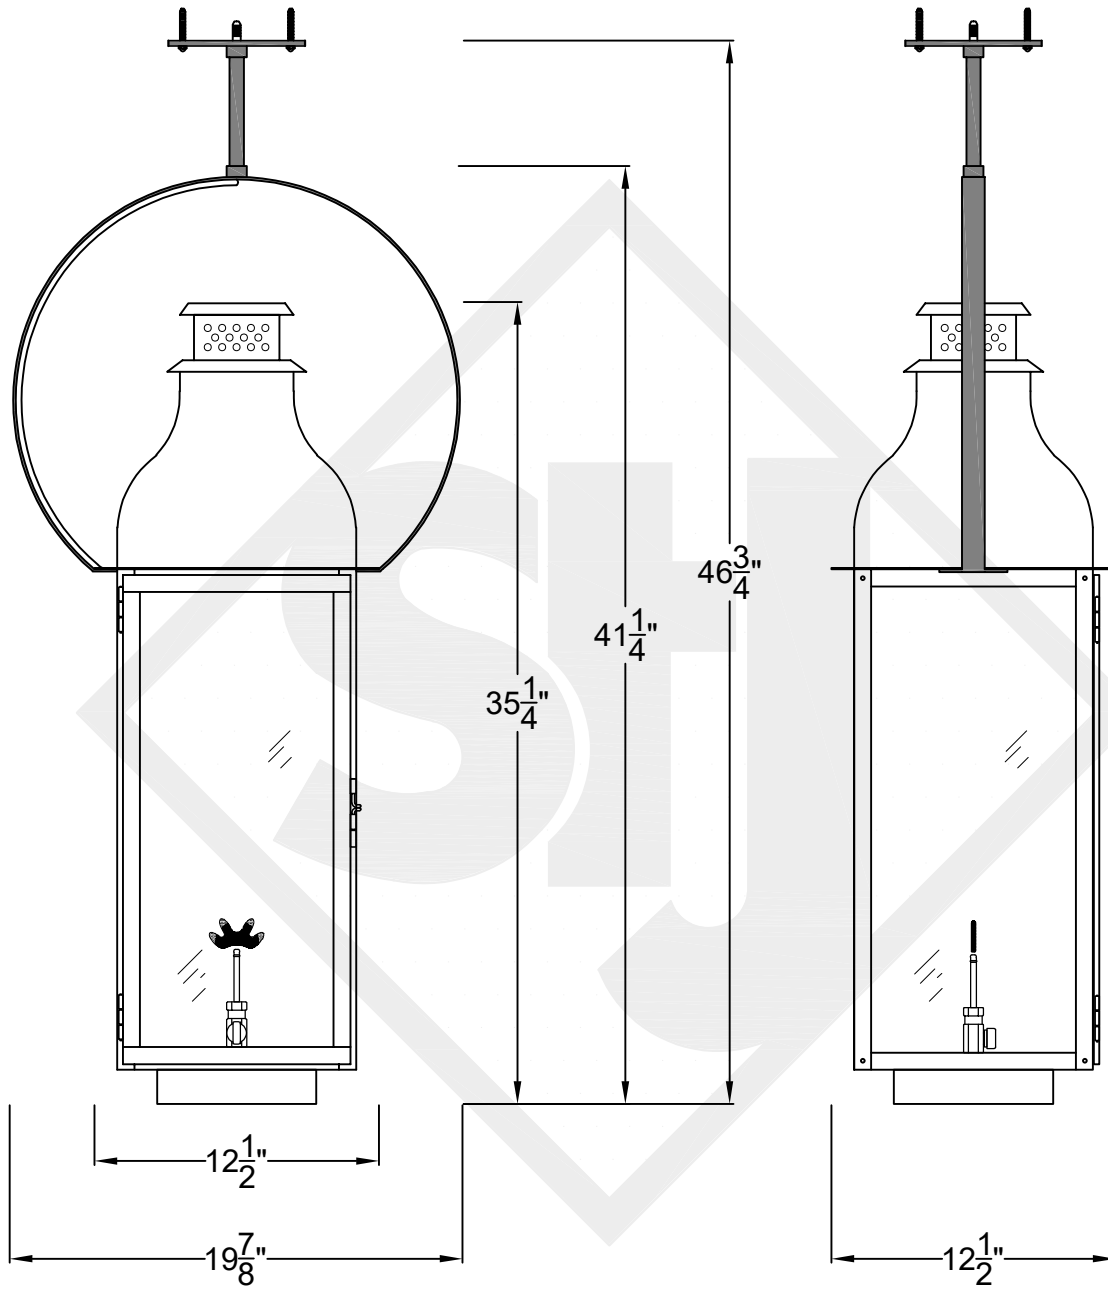

SARASOTA LARGE CEILING MOUNT HALF YOKE

Shortest Height $46\frac{3}{4}$ "

Front View

Side View