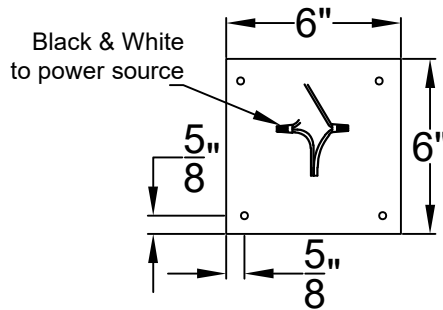

SARASOTA MINI CEILING MOUNT HALF YOKE

Front View

Side View

Ceiling Mount

St. James
LIGHTING

SCALE: N.T.S.	DRAFT: Y. McCullough
FILE: SARMINI	APP'D: J. Ragan
JOB: X	DATE: 12/11/23

Lights are handcrafted.
Dimensions may vary by 1/4"

Mini not Available in Gas

UL Certified
Candelabra- Max 60 Watt Bulb
Edison- Max 660 Watt Bulb

SARASOTA SMALL CEILING MOUNT HALF YOKE

Shortest Height $36\frac{3}{4}"$

Front View

Side View

Ceiling Mount

St. James
LIGHTING

Shortest Height 41 1/2"

Front View

Side View

Ceiling Mount

**St. James
LIGHTING**

SCALE: N.T.S.	DRAFT: Y. McCullough
FILE: SARM	APP'D: J. Ragan
JOB: X	DATE: 11/28/23

Lights are handcrafted.
Dimensions may vary by 1/4"