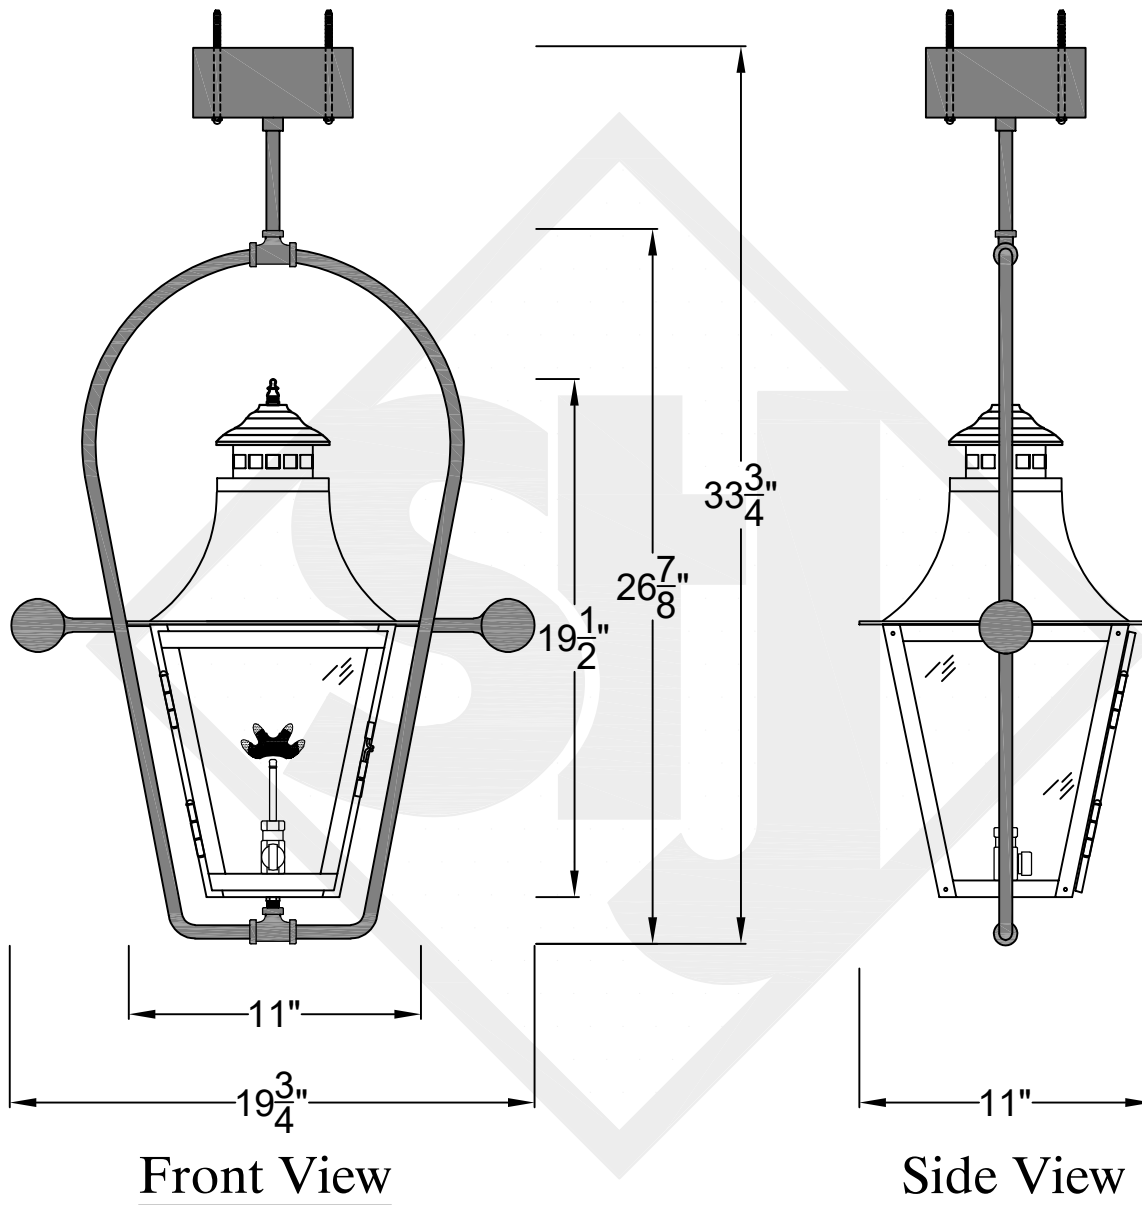

MONTROSE MINI CEILING MOUNT FULL YOKE

Shortest Height 26"

Ceiling Mount

**St. James
LIGHTING**

SCALE: N.T.S.	DRAFT: Y. McCullough
FILE: MONMINI	APP'D: J. Ragan
JOB: X	DATE: 11/20/23

Lights are handcrafted.
Dimensions may vary by 1/4"

UL Certified
Candelabra- Max 60 Watt Bulb
Edison- Max 660 Watt Bulb

Mini not Available in Gas

MONTROSE SMALL CEILING MOUNT FULL YOKE

Shortest Height 31"

 St. James LIGHTING	
SCALE: N.T.S.	DRAFT: Y. McCullough
FILE: MONS	APP'D: J. Ragan
JOB: X	DATE: 11/20/23

Lights are handcrafted.
Dimensions may vary by 1/4"

B.T.U. Rating
Natural Gas: 2730 B.T.U.
Propane: 2080 B.T.U.

MONTROSE MEDIUM CEILING MOUNT FULL YOKE

Shortest Height $36\frac{3}{4}$ "

Front View

Side View

MONTROSE LARGE CEILING MOUNT FULL YOKE

Shortest Height 41"

Front View

Side View

Ceiling Mount

St. James
LIGHTING

SCALE: N.T.S.	DRAFT: Y. McCullough
FILE: MONL	APP'D: J. Ragan
JOB: X	DATE: 11/20/23

Lights are handcrafted.
Dimensions may vary by 1/4"