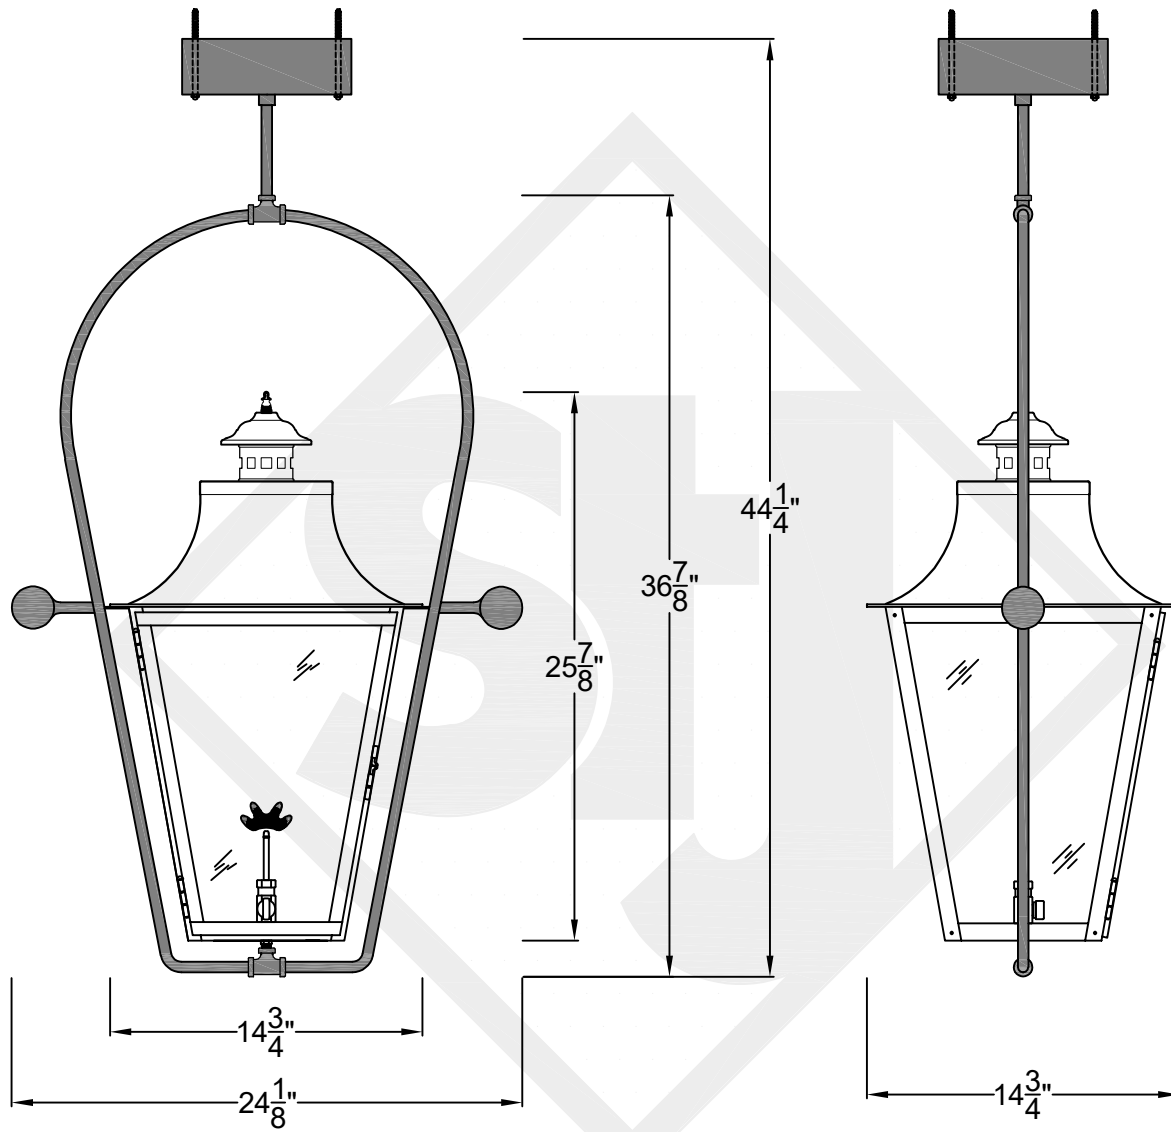

MONTROSE MINI CEILING MOUNT FULL YOKE

Shortest Height 26"

Ceiling Mount

**St. James
LIGHTING**

SCALE: N.T.S.	DRAFT: Y. McCullough
FILE: MONMINI	APP'D: J. Ragan
JOB: X	DATE: 11/20/23

Lights are handcrafted.
Dimensions may vary by 1/4"

UL Certified
Candelabra- Max 60 Watt Bulb
Edison- Max 660 Watt Bulb

Mini not Available in Gas

MONTROSE SMALL CEILING MOUNT FULL YOKE

Shortest Height 31"

 St. James LIGHTING	
SCALE: N.T.S.	DRAFT: Y. McCullough
FILE: MONS	APP'D: J. Ragan
JOB: X	DATE: 11/20/23

Ceiling Mount

St. James
LIGHTING

SCALE: N.T.S.	DRAFT: Y. McCullough
FILE: MONM	APP'D: J. Ragan
JOB: X	DATE: 11/20/23

Lights are handcrafted.
Dimensions may vary by 1/4"

B.T.U. Rating
Natural Gas: 2730 B.T.U.
Propane: 2080 B.T.U.

MONTROSE LARGE CEILING MOUNT FULL YOKE

Shortest Height 41"

Front View

Side View

Ceiling Mount

St. James
LIGHTING

SCALE: N.T.S.	DRAFT: Y. McCullough
FILE: MONL	APP'D: J. Ragan
JOB: X	DATE: 11/20/23

Lights are handcrafted.
Dimensions may vary by 1/4"