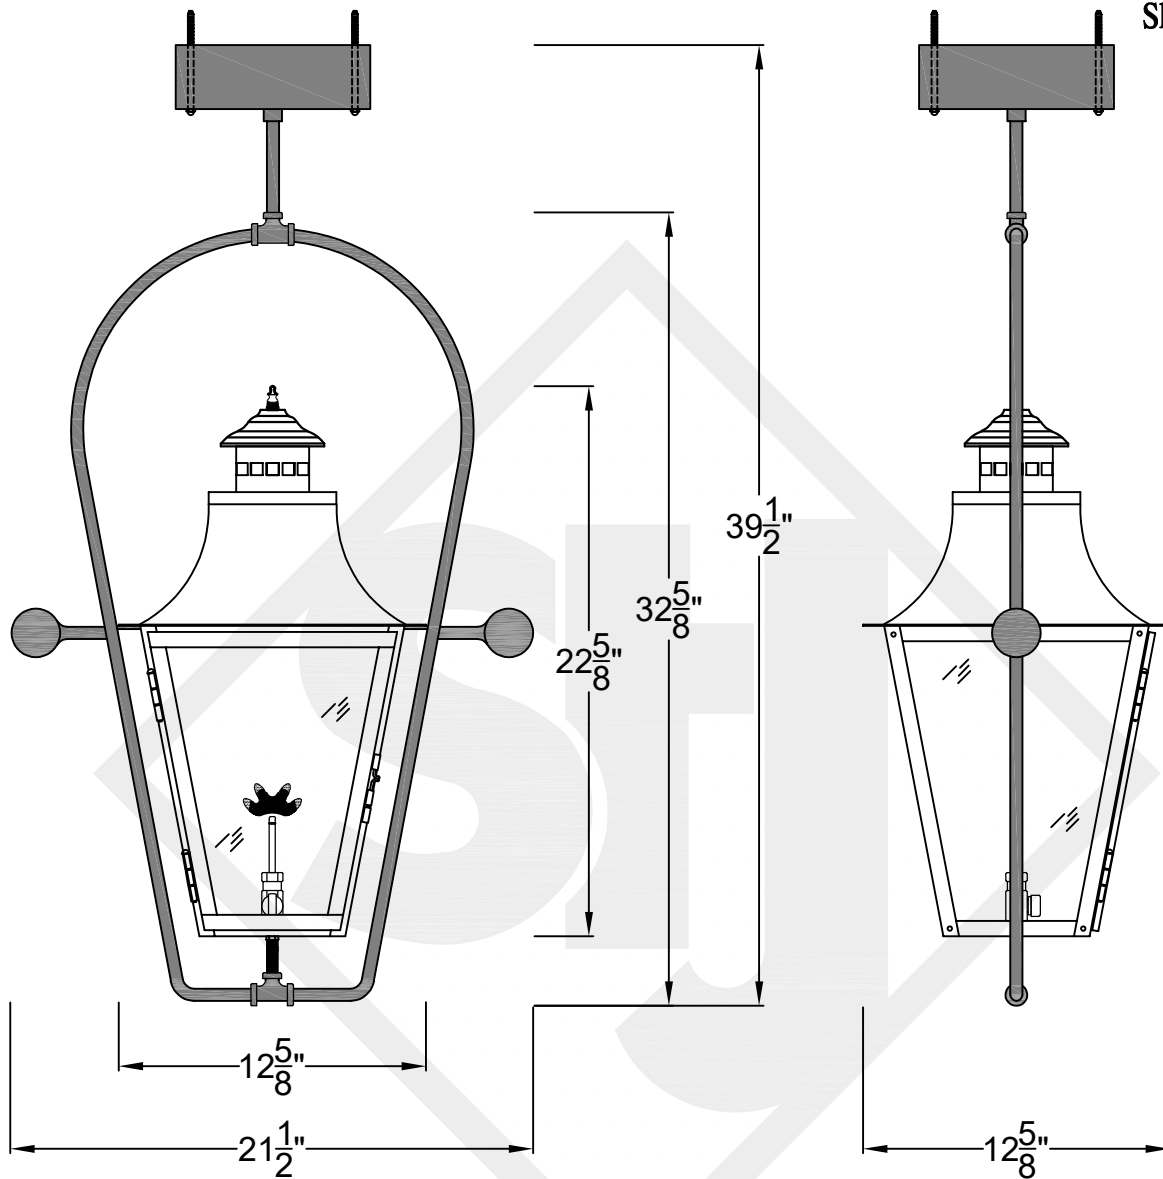

MONTROSE MINI CEILING MOUNT FULL YOKE

Shortest Height 26"

Ceiling Mount

**St. James
LIGHTING**

SCALE: N.T.S.	DRAFT: Y. McCullough
FILE: MONMINI	APP'D: J. Ragan
JOB: X	DATE: 11/20/23

Lights are handcrafted.
Dimensions may vary by 1/4"

UL Certified
Candelabra- Max 60 Watt Bulb
Edison- Max 660 Watt Bulb

Mini not Available in Gas

MONTROSE SMALL CEILING MOUNT FULL YOKE

Shortest Height 31"

 St. James LIGHTING	
SCALE: N.T.S.	DRAFT: Y. McCullough
FILE: MONS	APP'D: J. Ragan
JOB: X	DATE: 11/20/23

Lights are handcrafted.
Dimensions may vary by 1/4"

B.T.U. Rating
Natural Gas: 2730 B.T.U.
Propane: 2080 B.T.U.

MONTROSE MEDIUM CEILING MOUNT FULL YOKE

Shortest Height $36\frac{3}{4}$ "

Front View

Side View

MONTROSE LARGE CEILING MOUNT FULL YOKE

Shortest Height 41"

Front View

Side View

Ceiling Mount

St. James
LIGHTING

SCALE: N.T.S.	DRAFT: Y. McCullough
FILE: MONL	APP'D: J. Ragan
JOB: X	DATE: 11/20/23

Lights are handcrafted.
Dimensions may vary by 1/4"