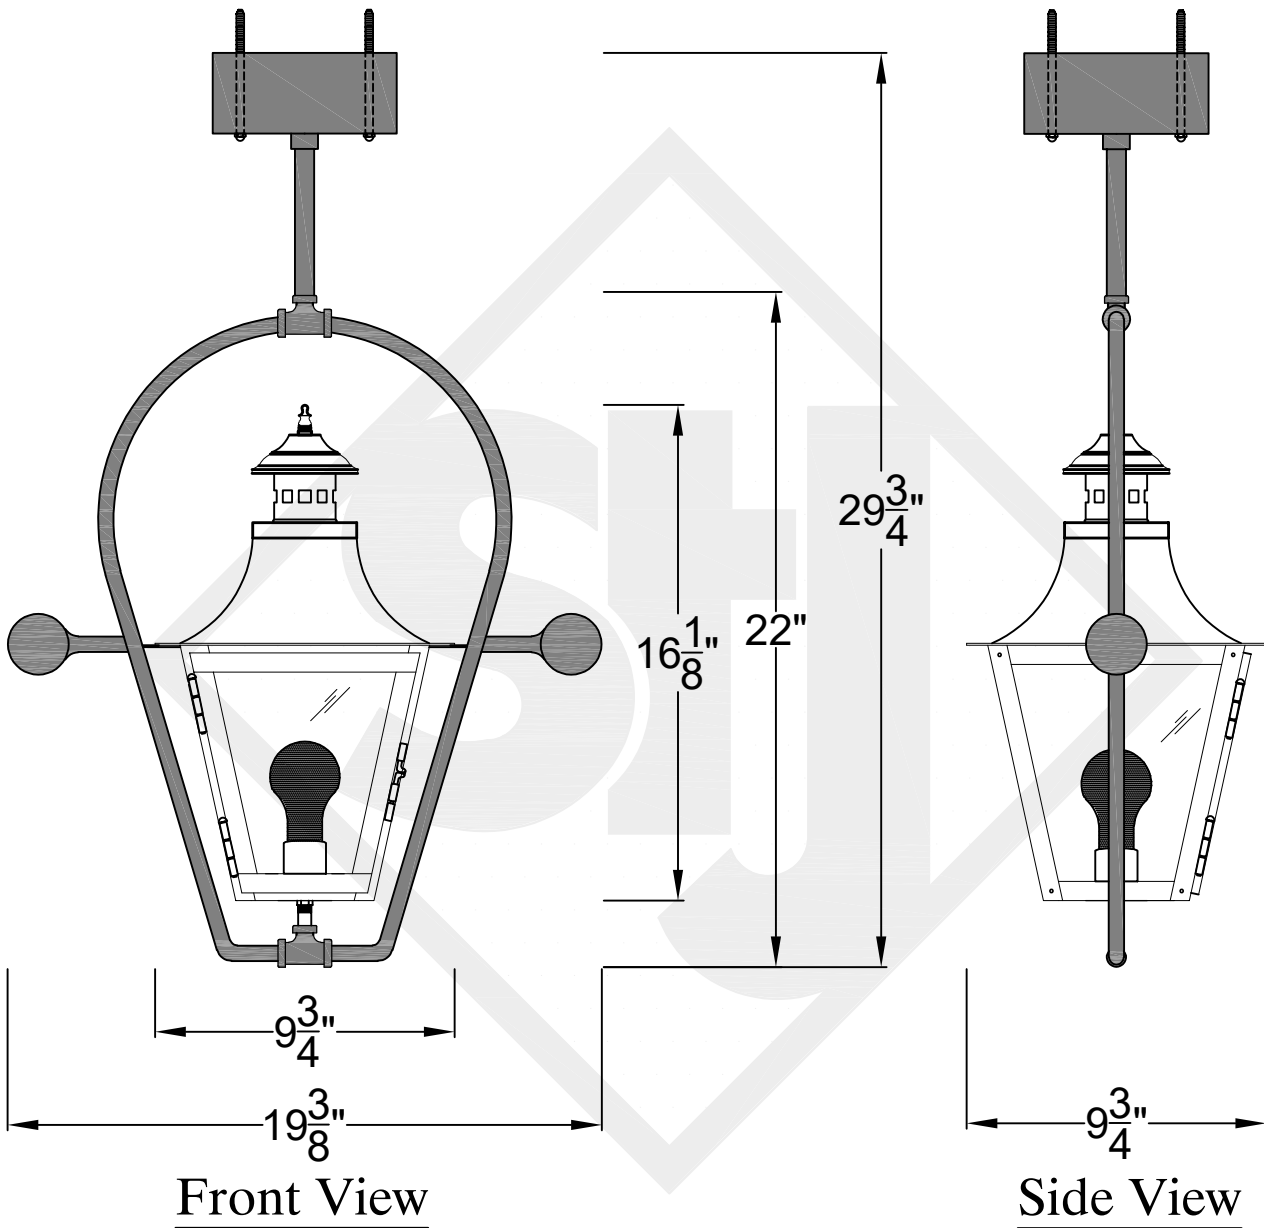

MONTROSE MINI CEILING MOUNT FULL YOKE

Shortest Height 26"

Ceiling Mount

**St. James
LIGHTING**

SCALE: N.T.S.	DRAFT: Y. McCullough
FILE: MONMINI	APP'D: J. Ragan
JOB: X	DATE: 11/20/23

Lights are handcrafted.
Dimensions may vary by 1/4"

UL Certified
Candelabra- Max 60 Watt Bulb
Edison- Max 660 Watt Bulb

Mini not Available in Gas

MONTROSE SMALL CEILING MOUNT FULL YOKE

Shortest Height 31"

 St. James LIGHTING	
SCALE: N.T.S.	DRAFT: Y. McCullough
FILE: MONS	APP'D: J. Ragan
JOB: X	DATE: 11/20/23

Lights are handcrafted.
Dimensions may vary by 1/4"

B.T.U. Rating
Natural Gas: 2730 B.T.U.
Propane: 2080 B.T.U.

MONTROSE MEDIUM CEILING MOUNT FULL YOKE

Shortest Height $36\frac{3}{4}$ "

Front View

Side View

MONTROSE LARGE CEILING MOUNT FULL YOKE

Shortest Height 41"

Front View

Side View

Ceiling Mount

St. James
LIGHTING

SCALE: N.T.S.	DRAFT: Y. McCullough
FILE: MONL	APP'D: J. Ragan
JOB: X	DATE: 11/20/23

Lights are handcrafted.
Dimensions may vary by 1/4"