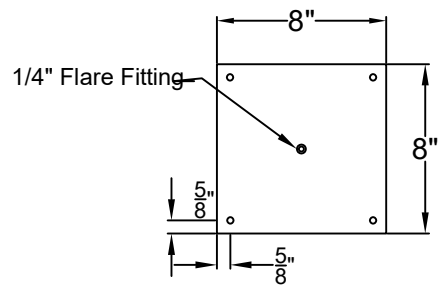

Ceiling Mount

St. James
LIGHTING

SCALE: N.T.S.	DRAFT: Y. McCullough
FILE: MONM	APP'D: J. Ragan
JOB: X	DATE: 11/20/23

Lights are handcrafted.
Dimensions may vary by 1/4"

B.T.U. Rating
Natural Gas: 2730 B.T.U.
Propane: 2080 B.T.U.

MONTROSE LARGE CEILING MOUNT FULL YOKE

Shortest Height 41"

Front View

Side View

Ceiling Mount

St. James
LIGHTING

SCALE: N.T.S.	DRAFT: Y. McCullough
FILE: MONL	APP'D: J. Ragan
JOB: X	DATE: 11/20/23

Lights are handcrafted.
Dimensions may vary by 1/4"