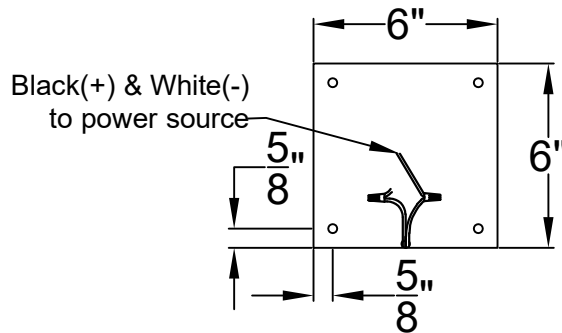

MONTROSE MINI CEILING MOUNT FULL YOKE

Shortest Height 26"

Ceiling Mount

**St. James
LIGHTING**

SCALE: N.T.S.	DRAFT: Y. McCullough
FILE: MONMINI	APP'D: J. Ragan
JOB: X	DATE: 11/20/23

Lights are handcrafted.
Dimensions may vary by 1/4"

UL Certified
Candelabra- Max 60 Watt Bulb
Edison- Max 660 Watt Bulb

Mini not Available in Gas

MONTROSE SMALL CEILING MOUNT FULL YOKE

Shortest Height 31"

 St. James LIGHTING	
SCALE: N.T.S.	DRAFT: Y. McCullough
FILE: MONS	APP'D: J. Ragan
JOB: X	DATE: 11/20/23