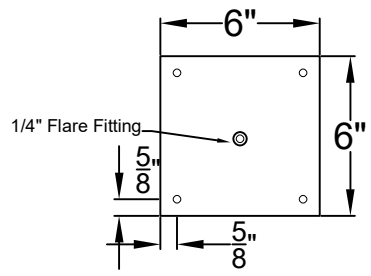

MONTROSE MINI CEILING MOUNT FULL YOKE

Shortest Height 26"

Ceiling Mount

**St. James
LIGHTING**

SCALE: N.T.S.	DRAFT: Y. McCullough
FILE: MONMINI	APP'D: J. Ragan
JOB: X	DATE: 11/20/23

Lights are handcrafted.
Dimensions may vary by 1/4"

UL Certified
Candelabra- Max 60 Watt Bulb
Edison- Max 660 Watt Bulb

Mini not Available in Gas

MONTROSE SMALL CEILING MOUNT FULL YOKE

Shortest Height 31"

 St. James LIGHTING	
SCALE: N.T.S.	DRAFT: Y. McCullough
FILE: MONS	APP'D: J. Ragan
JOB: X	DATE: 11/20/23

MONTROSE LARGE CEILING MOUNT FULL YOKE

Shortest Height 41"

Front View

Side View

Ceiling Mount

St. James
LIGHTING

SCALE: N.T.S.	DRAFT: Y. McCullough
FILE: MONL	APP'D: J. Ragan
JOB: X	DATE: 11/20/23

Lights are handcrafted.
Dimensions may vary by 1/4"