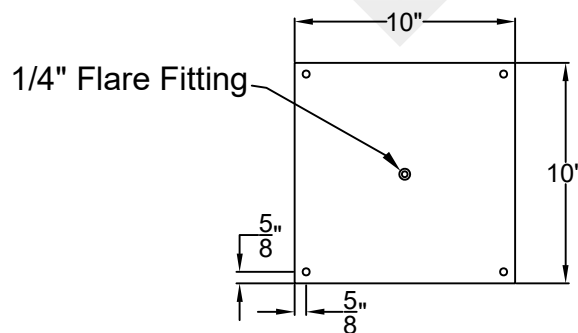

MONTROSE LARGE CEILING MOUNT FULL YOKE

Shortest Height 41"

Front View

Side View

Ceiling Mount

St. James
LIGHTING

SCALE: N.T.S.	DRAFT: Y. McCullough
FILE: MONL	APP'D: J. Ragan
JOB: X	DATE: 11/20/23

Lights are handcrafted.
Dimensions may vary by 1/4"

B.T.U. Rating
Natural Gas: 2730 B.T.U.
Propane: 2080 B.T.U.

MONTROSE GRANDE CEILING MOUNT FULL YOKE

Shortest Height 43"

Front View

Side View

Ceiling Mount

**St. James
LIGHTING**

SCALE: N.T.S.	DRAFT: Y. McCullough
FILE: MONG	APP'D: J. Ragan
JOB: X	DATE: 11/20/23