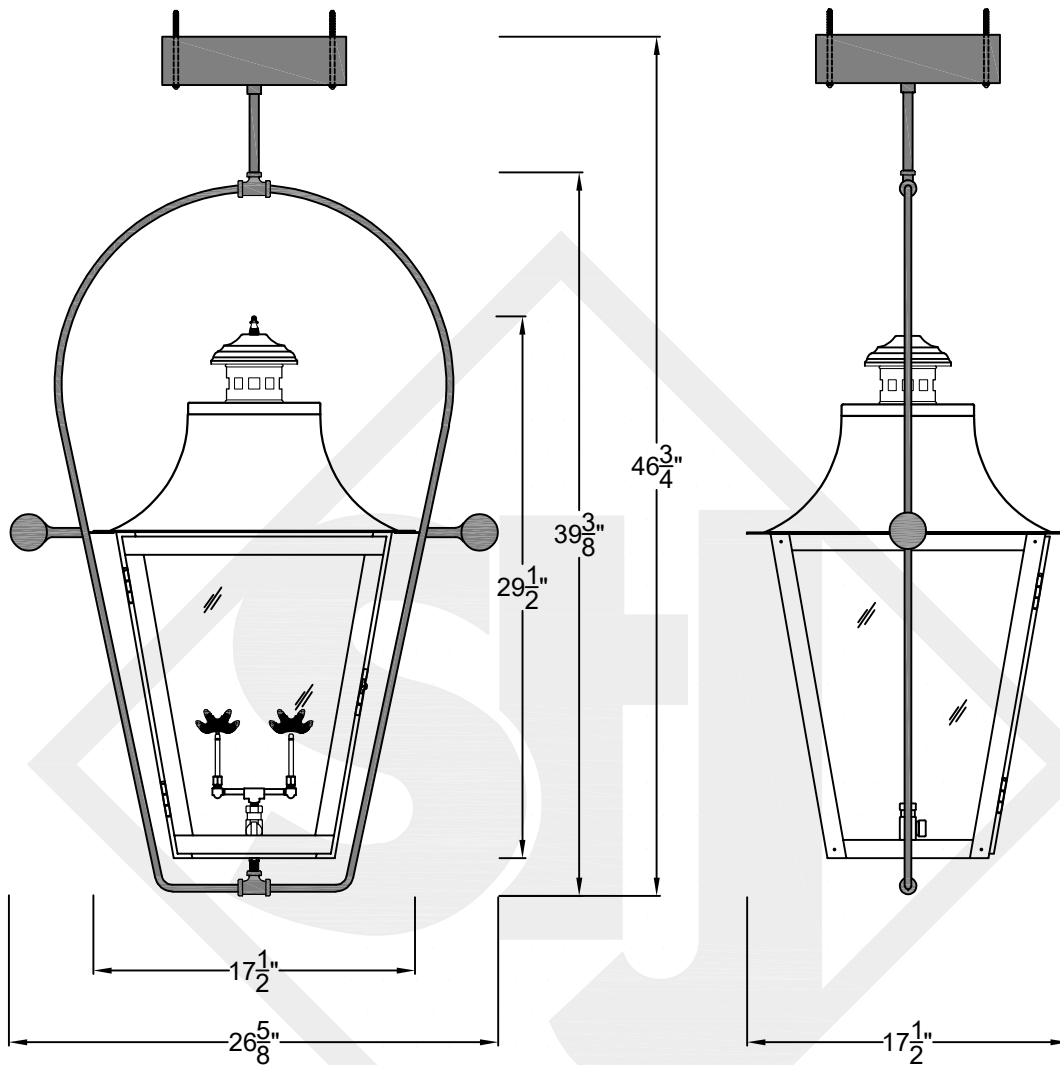

MONTROSE GRANDE CEILING MOUNT FULL YOKE

Shortest Height 43"

Front View

Side View