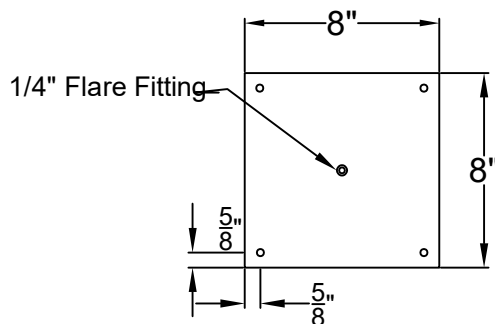

UL Certified
Candelabra- Max 60 Watt Bulb
Edison- Max 660 Watt Bulb

Mini not Available in Gas

MONTROSE SMALL CEILING MOUNT FULL YOKE

Shortest Height 31"

 St. James LIGHTING	
SCALE: N.T.S.	DRAFT: Y. McCullough
FILE: MONS	APP'D: J. Ragan
JOB: X	DATE: 11/20/23

Lights are handcrafted.
Dimensions may vary by 1/4"

B.T.U. Rating
Natural Gas: 2730 B.T.U.
Propane: 2080 B.T.U.

MONTROSE MEDIUM CEILING MOUNT FULL YOKE

Shortest Height $36\frac{3}{4}$ "

Front View

Side View

Ceiling Mount

St. James
LIGHTING

SCALE: N.T.S.	DRAFT: Y. McCullough
FILE: MONM	APP'D: J. Ragan
JOB: X	DATE: 11/20/23

Lights are handcrafted.
Dimensions may vary by 1/4"

B.T.U. Rating
Natural Gas: 2730 B.T.U.
Propane: 2080 B.T.U.

MONTROSE LARGE CEILING MOUNT FULL YOKE

Shortest Height 41"

Front View

Side View

Ceiling Mount

St. James
LIGHTING

SCALE: N.T.S.	DRAFT: Y. McCullough
FILE: MONL	APP'D: J. Ragan
JOB: X	DATE: 11/20/23

Lights are handcrafted.
Dimensions may vary by 1/4"