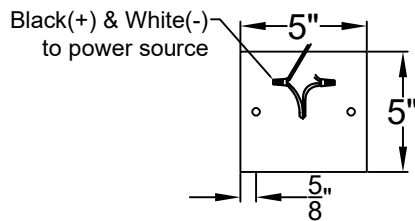

St. James
LIGHTING

SCALE: N.T.S.	DRAFT: Y. McCullough
FILE: OXFM	APP'D: J. Ragan
JOB: X	DATE: 11/11/23

Lights are handcrafted.
Dimensions may vary by 1/4"

UL Certified
Candelabra- Max 60 Watt Bulb
Edison- Max 660 Watt Bulb

OXFORD LARGE CHAIN HUNG PENDANT

Comes standard
w/ 6' of chain

Front View

Ceiling Canopy

St. James
LIGHTING

SCALE: N.T.S.	DRAFT: Y. McCullough
FILE: OXFL	APP'D: J. Ragan
JOB: X	DATE: 11/29/23

Lights are handcrafted.
Dimensions may vary by 1/4"

UL Certified
Candelabra- Max 60 Watt Bulb
Edison- Max 660 Watt Bulb

OXFORD GRANDE CHAIN HUNG PENDANT

Comes standard
w/ 6' of chain

**St. James
LIGHTING**

SCALE: N.T.S.	DRAFT: Y. McCullough
FILE: OXFG	APP'D: J. Ragan
JOB: X	DATE: 11/29/23