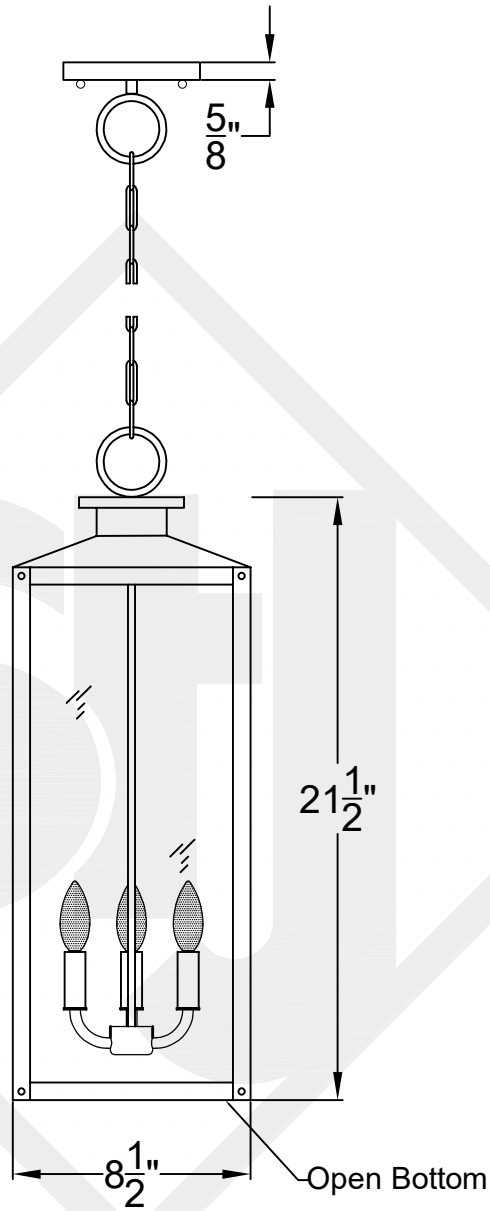

OXFORD MINI CHAIN HUNG PENDANT

Comes standard
w/ 6' of chain

Front View

Open Bottom

Ceiling Canopy

St. James
LIGHTING

SCALE: N.T.S.	DRAFT: Y. McCullough
FILE: OXFMINI	APP'D: J. Ragan
JOB: X	DATE: 11/29/23

Lights are handcrafted.
Dimensions may vary by 1/4"

UL Certified
Candelabra- Max 60 Watt Bulb
Edison- Max 660 Watt Bulb

OXFORD SMALL CHAIN HUNG PENDANT

Comes standard
w/ 6' of chain

Front View

Ceiling Canopy

**St. James
LIGHTING**

SCALE: N.T.S.	DRAFT: Y. McCullough
FILE: OXFS	APP'D: J. Ragan
JOB: X	DATE: 11/29/23

Lights are handcrafted.
Dimensions may vary by 1/4"

UL Certified
Candelabra- Max 60 Watt Bulb
Edison- Max 660 Watt Bulb

OXFORD MEDIUM CHAIN HUNG PENDANT

Comes standard
w/ 6' of chain

Front View

Ceiling Canopy

OXFORD LARGE CHAIN HUNG PENDANT

Comes standard
w/ 6' of chain

Front View

Ceiling Canopy

St. James
LIGHTING

SCALE: N.T.S.	DRAFT: Y. McCullough
FILE: OXFL	APP'D: J. Ragan
JOB: X	DATE: 11/29/23

Lights are handcrafted.
Dimensions may vary by 1/4"