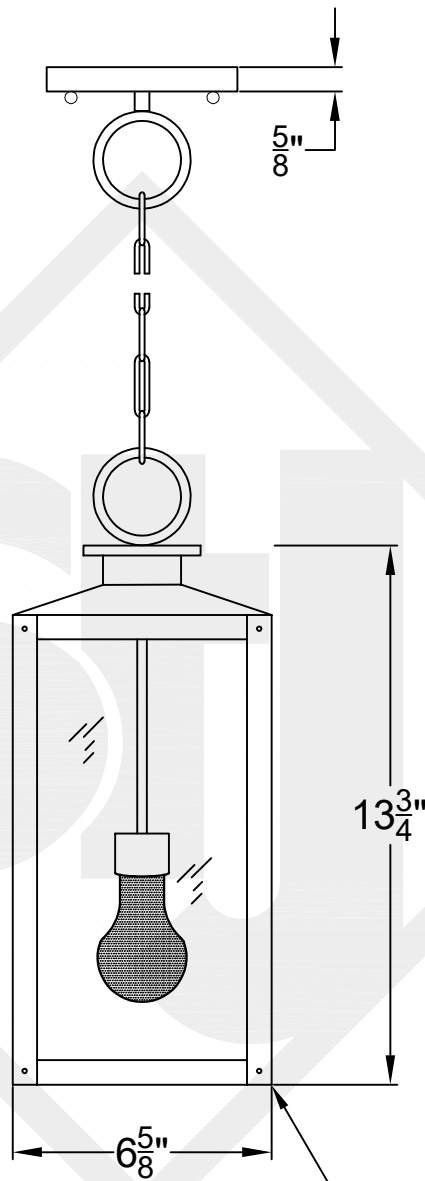

OXFORD MINI CHAIN HUNG PENDANT

Comes standard
w/ 6' of chain

Front View

Open Bottom

Ceiling Canopy

St. James
LIGHTING

SCALE: N.T.S.	DRAFT: Y. McCullough
FILE: OXFMINI	APP'D: J. Ragan
JOB: X	DATE: 11/29/23

Lights are handcrafted.
Dimensions may vary by 1/4"

UL Certified
Candelabra- Max 60 Watt Bulb
Edison- Max 660 Watt Bulb

OXFORD SMALL CHAIN HUNG PENDANT

Comes standard
w/ 6' of chain

Front View

Ceiling Canopy

**St. James
LIGHTING**

SCALE: N.T.S.	DRAFT: Y. McCullough
FILE: OXFS	APP'D: J. Ragan
JOB: X	DATE: 11/29/23

Lights are handcrafted.
Dimensions may vary by 1/4"

UL Certified
Candelabra- Max 60 Watt Bulb
Edison- Max 660 Watt Bulb

OXFORD MEDIUM CHAIN HUNG PENDANT

Comes standard
w/ 6' of chain

Front View

Ceiling Canopy

St. James
LIGHTING

SCALE: N.T.S.	DRAFT: Y. McCullough
FILE: OXFM	APP'D: J. Ragan
JOB: X	DATE: 11/11/23

Lights are handcrafted.
Dimensions may vary by 1/4"

UL Certified
Candelabra- Max 60 Watt Bulb
Edison- Max 660 Watt Bulb