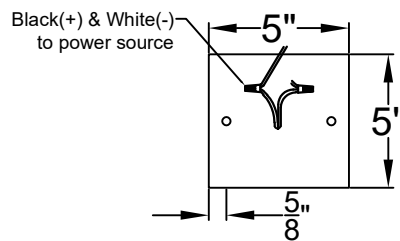

Lights are handcrafted.
Dimensions may vary by 1/4"

UL Certified
Candelabra- Max 60 Watt Bulb
Edison- Max 660 Watt Bulb

OXFORD MEDIUM CHAIN HUNG PENDANT

Comes standard
w/ 6' of chain

Front View

Ceiling Canopy

St. James
LIGHTING

SCALE: N.T.S.	DRAFT: Y. McCullough
FILE: OXFM	APP'D: J. Ragan
JOB: X	DATE: 11/11/23

Lights are handcrafted.
Dimensions may vary by 1/4"

UL Certified
Candelabra- Max 60 Watt Bulb
Edison- Max 660 Watt Bulb