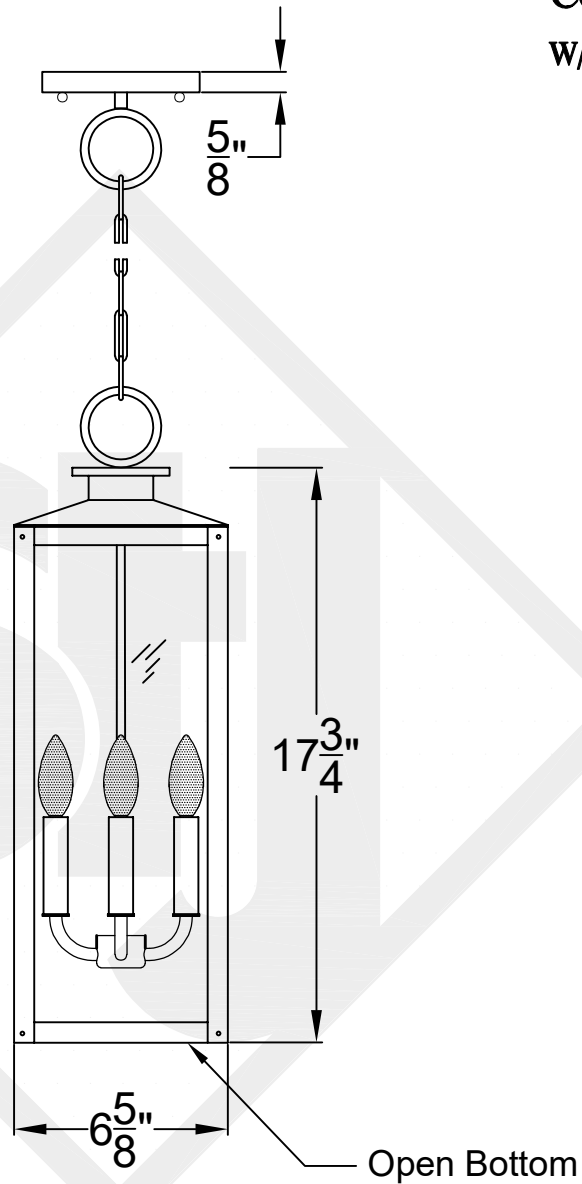

OXFORD MINI CHAIN HUNG PENDANT

Comes standard
w/ 6' of chain

Front View

Open Bottom

Ceiling Canopy

St. James
LIGHTING

SCALE: N.T.S.	DRAFT: Y. McCullough
FILE: OXFMINI	APP'D: J. Ragan
JOB: X	DATE: 11/29/23

Lights are handcrafted.
Dimensions may vary by 1/4"

UL Certified
Candelabra- Max 60 Watt Bulb
Edison- Max 660 Watt Bulb

OXFORD SMALL CHAIN HUNG PENDANT

Comes standard
w/ 6' of chain

Front View

Ceiling Canopy

**St. James
LIGHTING**

SCALE: N.T.S.	DRAFT: Y. McCullough
FILE: OXFS	APP'D: J. Ragan
JOB: X	DATE: 11/29/23

Lights are handcrafted.
Dimensions may vary by 1/4"

UL Certified
Candelabra- Max 60 Watt Bulb
Edison- Max 660 Watt Bulb

OXFORD MEDIUM CHAIN HUNG PENDANT

Comes standard
w/ 6' of chain

Front View

Ceiling Canopy

St. James
LIGHTING

SCALE: N.T.S.	DRAFT: Y. McCullough
FILE: OXFM	APP'D: J. Ragan
JOB: X	DATE: 11/11/23

Lights are handcrafted.
Dimensions may vary by 1/4"

UL Certified
Candelabra- Max 60 Watt Bulb
Edison- Max 660 Watt Bulb