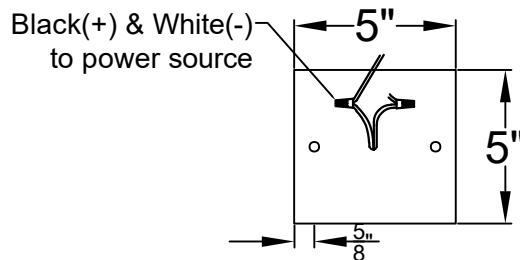

OXFORD MINI CHAIN HUNG PENDANT

Comes standard
w/ 6' of chain

Front View

Open Bottom

Ceiling Canopy

St. James
LIGHTING

SCALE: N.T.S.	DRAFT: Y. McCullough
FILE: OXFMINI	APP'D: J. Ragan
JOB: X	DATE: 11/29/23

Lights are handcrafted.
Dimensions may vary by 1/4"

UL Certified
Candelabra- Max 60 Watt Bulb
Edison- Max 660 Watt Bulb

OXFORD SMALL CHAIN HUNG PENDANT

Comes standard
w/ 6' of chain

Front View

Ceiling Canopy

**St. James
LIGHTING**

SCALE: N.T.S.	DRAFT: Y. McCullough
FILE: OXFS	APP'D: J. Ragan
JOB: X	DATE: 11/29/23