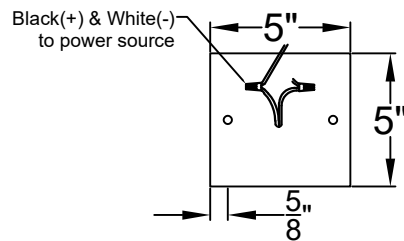

St. James
LIGHTING

SCALE: N.T.S.	DRAFT: Y. McCullough
FILE: OXFM	APP'D: J. Ragan
JOB: X	DATE: 11/11/23

Lights are handcrafted.
Dimensions may vary by 1/4"

UL Certified
Candelabra- Max 60 Watt Bulb
Edison- Max 660 Watt Bulb

OXFORD LARGE CHAIN HUNG PENDANT

Comes standard
w/ 6' of chain

Front View

Ceiling Canopy

St. James
LIGHTING

SCALE: N.T.S.	DRAFT: Y. McCullough
FILE: OXFL	APP'D: J. Ragan
JOB: X	DATE: 11/29/23

Lights are handcrafted.
Dimensions may vary by 1/4"