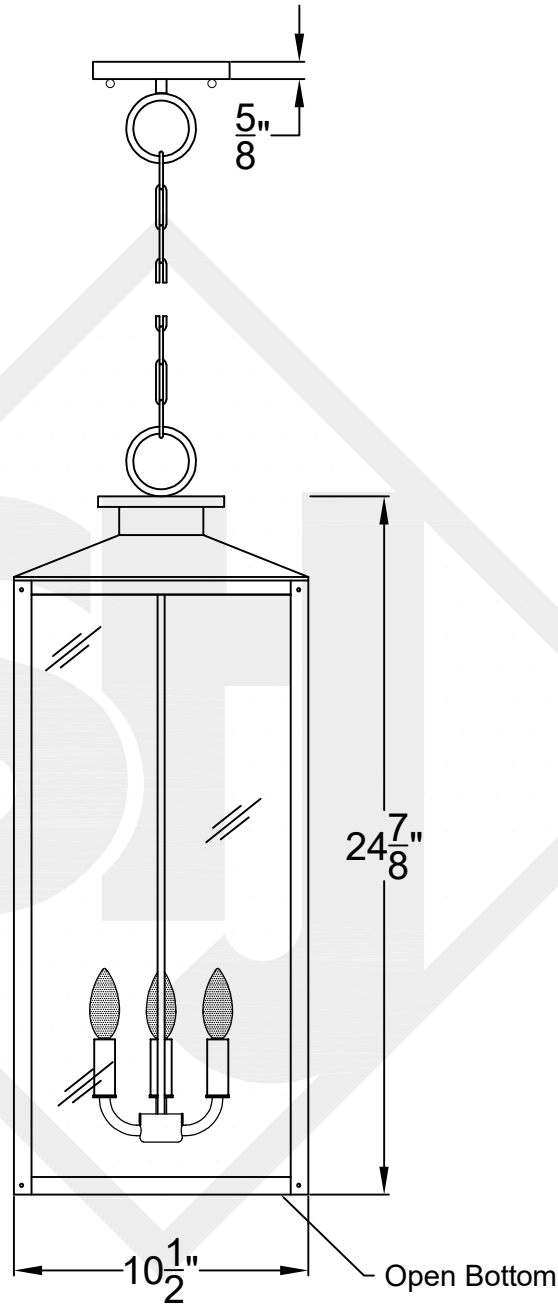

OXFORD MINI CHAIN HUNG PENDANT

Comes standard
w/ 6' of chain

Front View

Open Bottom

Ceiling Canopy

St. James
LIGHTING

SCALE: N.T.S.	DRAFT: Y. McCullough
FILE: OXFMINI	APP'D: J. Ragan
JOB: X	DATE: 11/29/23

Lights are handcrafted.
Dimensions may vary by 1/4"

Lights are handcrafted.
Dimensions may vary by 1/4"

UL Certified
Candelabra- Max 60 Watt Bulb
Edison- Max 660 Watt Bulb

OXFORD MEDIUM CHAIN HUNG PENDANT

Comes standard
w/ 6' of chain

Front View

Ceiling Canopy

St. James
LIGHTING

SCALE: N.T.S.	DRAFT: Y. McCullough
FILE: OXFM	APP'D: J. Ragan
JOB: X	DATE: 11/11/23

Lights are handcrafted.
Dimensions may vary by 1/4"

UL Certified
Candelabra- Max 60 Watt Bulb
Edison- Max 660 Watt Bulb

OXFORD LARGE CHAIN HUNG PENDANT

Comes standard
w/ 6' of chain

Front View

Ceiling Canopy

St. James
LIGHTING

SCALE: N.T.S.	DRAFT: Y. McCullough
FILE: OXFL	APP'D: J. Ragan
JOB: X	DATE: 11/29/23

Lights are handcrafted.
Dimensions may vary by 1/4"