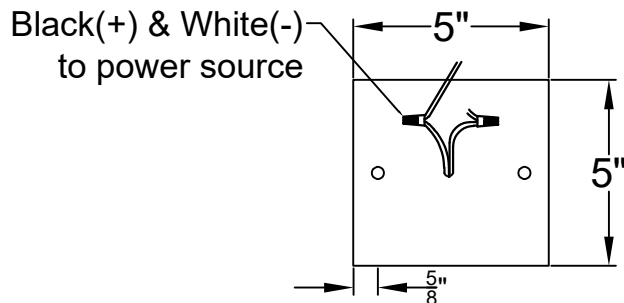

OXFORD MINI CHAIN HUNG PENDANT

Comes standard
w/ 6' of chain

Front View

Open Bottom

Ceiling Canopy

St. James
LIGHTING

SCALE: N.T.S.	DRAFT: Y. McCullough
FILE: OXFMINI	APP'D: J. Ragan
JOB: X	DATE: 11/29/23

Lights are handcrafted.
Dimensions may vary by 1/4"

UL Certified
Candelabra- Max 60 Watt Bulb
Edison- Max 660 Watt Bulb

OXFORD SMALL CHAIN HUNG PENDANT

Comes standard
w/ 6' of chain

Front View

Ceiling Canopy

**St. James
LIGHTING**

SCALE: N.T.S.	DRAFT: Y. McCullough
FILE: OXFS	APP'D: J. Ragan
JOB: X	DATE: 11/29/23