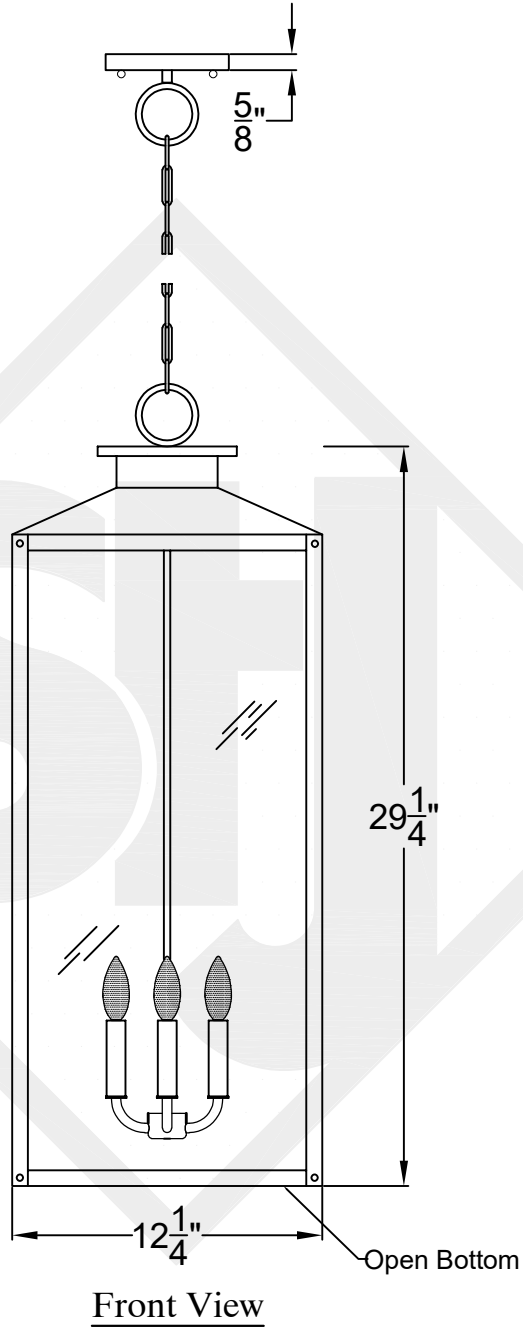

OXFORD GRANDE CHAIN HUNG PENDANT

Comes standard
w/ 6' of chain

**St. James
LIGHTING**

SCALE: N.T.S.	DRAFT: Y. McCullough
FILE: OXFG	APP'D: J. Ragan
JOB: X	DATE: 11/29/23

Lights are handcrafted.
Dimensions may vary by 1/4"

UL Certified
Candelabra- Max 60 Watt Bulb
Edison- Max 660 Watt Bulb