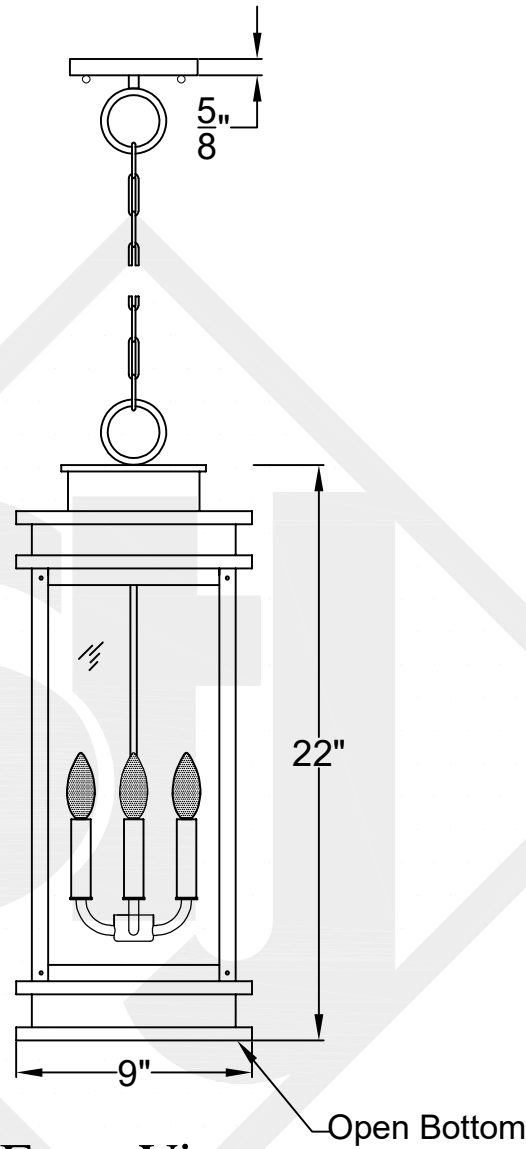

SOMERSET MINI CHAIN HUNG PENDANT

Comes standard
w/ 6' of chain

Front View

Side View

Ceiling Mount

St. James
LIGHTING

SCALE: N.T.S.	DRAFT: Y. McCullough
FILE: SOMMINI	APP'D: J. Ragan
JOB: X	DATE: 11/29/23

Lights are handcrafted.
Dimensions may vary by 1/4"

UL Certified
Candelabra- Max 60 Watt Bulb
Edison- Max 660 Watt Bulb

SOMERSET SMALL CHAIN HUNG PENDANT

Front View

Ceiling Mount

St. James
LIGHTING

SCALE: N.T.S.	DRAFT: T. Herring
FILE: SOMS	APP'D: J. Ragan
JOB: X	DATE: 8-3-2023

Lights are handcrafted.
Dimensions may vary by 1/4"

UL Certified
Candelabra- Max 60 Watt Bulb
Edison- Max 660 Watt Bulb

SOMERSET MEDIUM CHAIN HUNG PENDANT

Comes standard
w/ 6' of chain

Front View

Ceiling Mount

St. James
LIGHTING

SCALE: N.T.S.	DRAFT: Y. McCullough
FILE: SOMM	APP'D: J. Ragan
JOB: X	DATE: 11/29/23

Lights are handcrafted.
Dimensions may vary by 1/4"

UL Certified
Candelabra- Max 60 Watt Bulb
Edison- Max 660 Watt Bulb