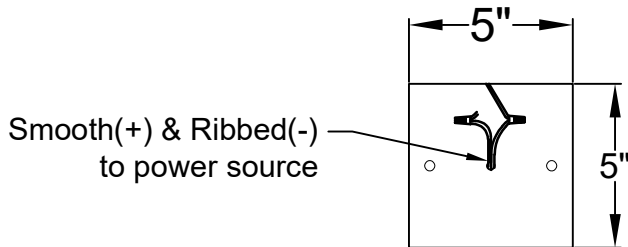

SOMERSET MINI CHAIN HUNG PENDANT

Comes standard
w/ 6' of chain

Front View

Side View

Ceiling Mount

St. James
LIGHTING

SCALE: N.T.S.	DRAFT: Y. McCullough
FILE: SOMMINI	APP'D: J. Ragan
JOB: X	DATE: 11/29/23

Lights are handcrafted.
Dimensions may vary by 1/4"

UL Certified
Candelabra- Max 60 Watt Bulb
Edison- Max 660 Watt Bulb

SOMERSET SMALL CHAIN HUNG PENDANT

Front View

Ceiling Mount

St. James
LIGHTING

SCALE: N.T.S.	DRAFT: T. Herring
FILE: SOMS	APP'D: J. Ragan
JOB: X	DATE: 8-3-2023

Lights are handcrafted.
Dimensions may vary by 1/4"

UL Certified
Candelabra- Max 60 Watt Bulb
Edison- Max 660 Watt Bulb

SOMERSET MEDIUM CHAIN HUNG PENDANT

Comes standard
w/ 6' of chain

Front View

Ceiling Mount