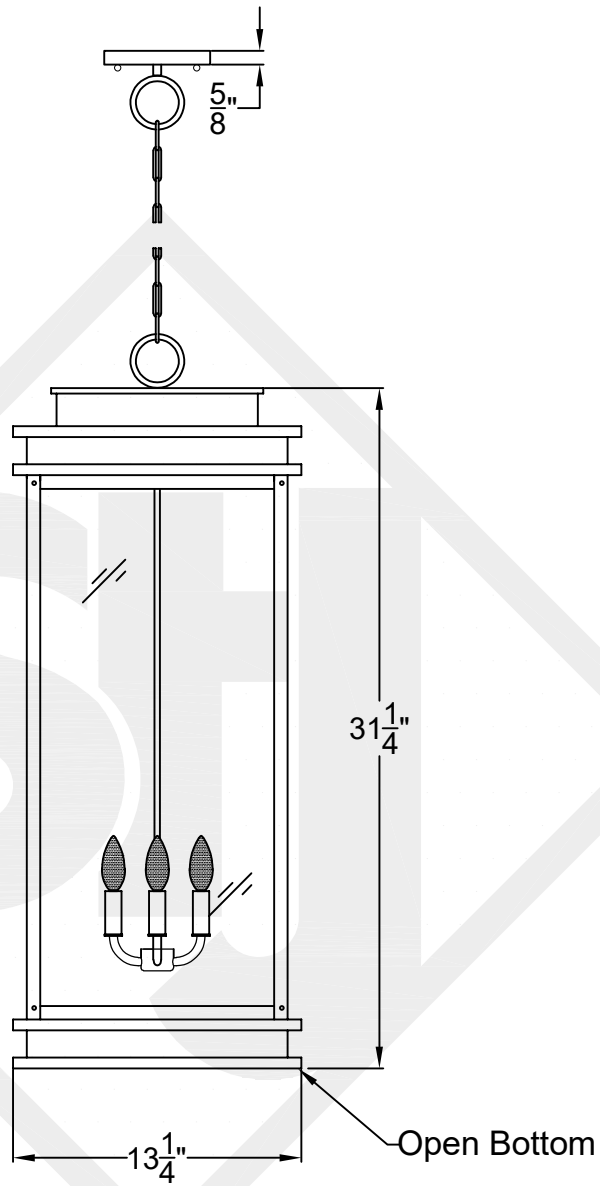

St. James
LIGHTING

SCALE: N.T.S.	DRAFT: Y. McCullough
FILE: SOMM	APP'D: J. Ragan
JOB: X	DATE: 11/29/23

Lights are handcrafted.
Dimensions may vary by 1/4"

UL Certified
Candelabra- Max 60 Watt Bulb
Edison- Max 660 Watt Bulb

SOMERSET LARGE CHAIN HUNG PENDANT

Comes standard
w/ 6' of chain

Front View

Ceiling Mount

St. James
LIGHTING

SCALE: N.T.S. DRAFT: T. Herring
FILE: SOML APP'D: J. Ragan
JOB: X DATE: 8-30-2023

Lights are handcrafted.
Dimensions may vary by 1/4"

UL Certified
Candelabra- Max 60 Watt Bulb
Edison- Max 660 Watt Bulb

SOMERSET GRANDE CHAIN HUNG PENDANT

Comes standard
w/ 6' of chain

Front View

Ceiling Mount

St. James
LIGHTING

SCALE: N.T.S.	DRAFT: Y. McCullough
FILE: SOMG	APP'D: J. Ragan
JOB: X	DATE: 11/29/23

Lights are handcrafted.
Dimensions may vary by 1/4"

UL Certified
Candelabra- Max 60 Watt Bulb
Edison- Max 660 Watt Bulb