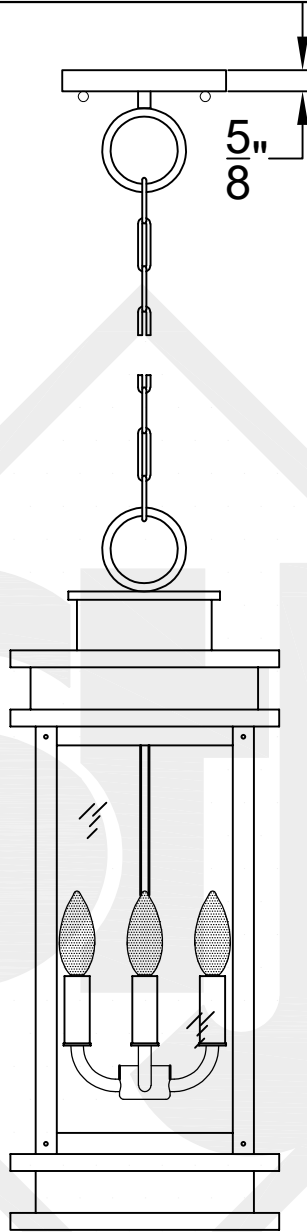

SOMERSET MINI CHAIN HUNG PENDANT

Comes standard
w/ 6' of chain

Front View

Side View

Ceiling Mount

St. James
LIGHTING

SCALE: N.T.S.	DRAFT: Y. McCullough
FILE: SOMMINI	APP'D: J. Ragan
JOB: X	DATE: 11/29/23

Lights are handcrafted.
Dimensions may vary by 1/4"

UL Certified
Candelabra- Max 60 Watt Bulb
Edison- Max 660 Watt Bulb

SOMERSET SMALL CHAIN HUNG PENDANT

Front View

Ceiling Mount

St. James
LIGHTING

SCALE: N.T.S.	DRAFT: T. Herring
FILE: SOMS	APP'D: J. Ragan
JOB: X	DATE: 8-3-2023

Lights are handcrafted.
Dimensions may vary by 1/4"

UL Certified
Candelabra- Max 60 Watt Bulb
Edison- Max 660 Watt Bulb

SOMERSET MEDIUM CHAIN HUNG PENDANT

Comes standard
w/ 6' of chain

Front View

Ceiling Mount

St. James
LIGHTING

SCALE: N.T.S.	DRAFT: Y. McCullough
FILE: SOMM	APP'D: J. Ragan
JOB: X	DATE: 11/29/23

Lights are handcrafted.
Dimensions may vary by 1/4"

UL Certified
Candelabra- Max 60 Watt Bulb
Edison- Max 660 Watt Bulb