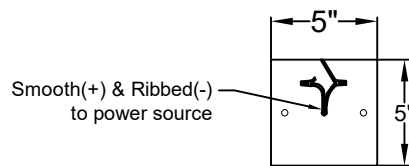

SOMERSET LARGE CHAIN HUNG PENDANT

Comes standard
w/ 6' of chain

Front View

Ceiling Mount

St. James
LIGHTING

SCALE: N.T.S. DRAFT: T. Herring
FILE: SOML APP'D: J. Ragan
JOB: X DATE: 8-30-2023

Lights are handcrafted.
Dimensions may vary by 1/4"

UL Certified
Candelabra- Max 60 Watt Bulb
Edison- Max 660 Watt Bulb

SOMERSET GRANDE CHAIN HUNG PENDANT

Comes standard
w/ 6' of chain

Front View

Ceiling Mount

St. James
LIGHTING

SCALE: N.T.S.	DRAFT: Y. McCullough
FILE: SOMG	APP'D: J. Ragan
JOB: X	DATE: 11/29/23