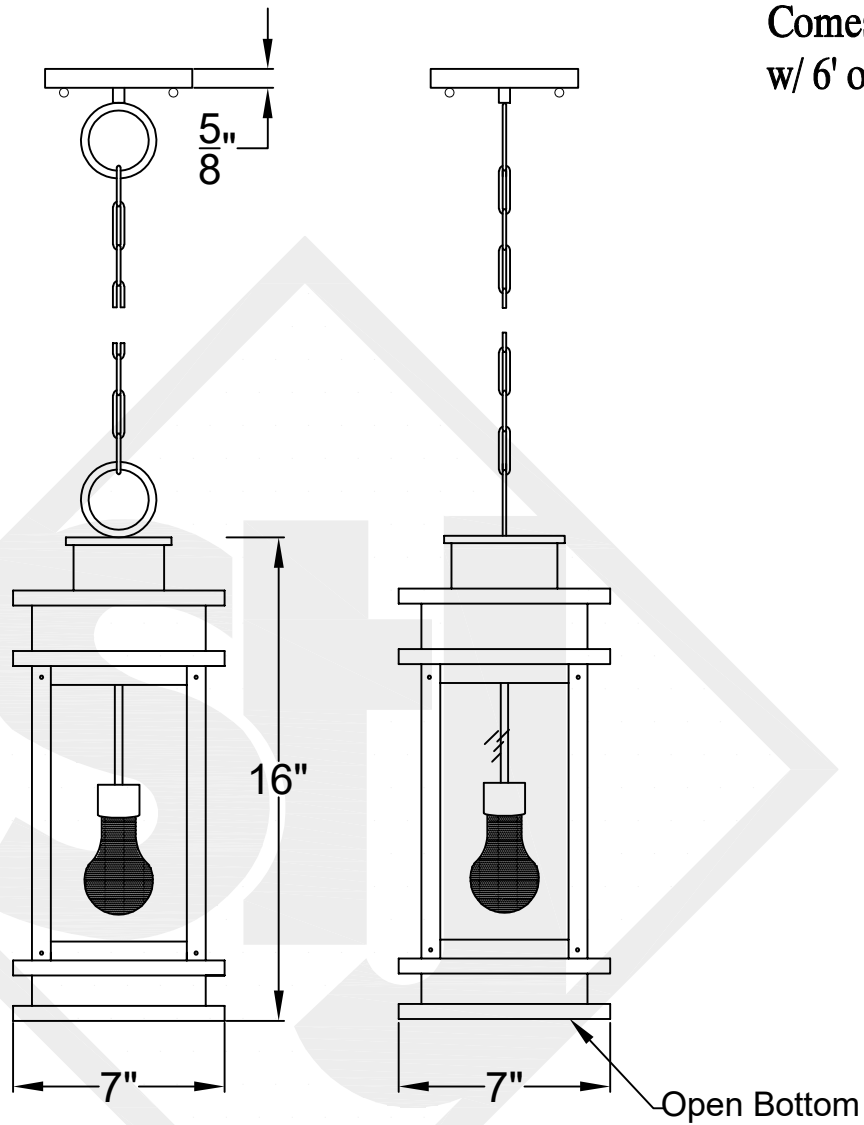

SOMERSET MINI CHAIN HUNG PENDANT

Comes standard
w/ 6' of chain

Front View

Side View

Ceiling Mount

St. James
LIGHTING

SCALE: N.T.S.	DRAFT: Y. McCullough
FILE: SOMMINI	APP'D: J. Ragan
JOB: X	DATE: 11/29/23

Lights are handcrafted.
Dimensions may vary by 1/4"

UL Certified
Candelabra- Max 60 Watt Bulb
Edison- Max 660 Watt Bulb

SOMERSET SMALL CHAIN HUNG PENDANT

Front View

Ceiling Mount

St. James
LIGHTING

SCALE: N.T.S.	DRAFT: T. Herring
FILE: SOMS	APP'D: J. Ragan
JOB: X	DATE: 8-3-2023

Lights are handcrafted.
Dimensions may vary by 1/4"

UL Certified
Candelabra- Max 60 Watt Bulb
Edison- Max 660 Watt Bulb

SOMERSET MEDIUM CHAIN HUNG PENDANT

Comes standard
w/ 6' of chain

Front View

Ceiling Mount

Lights are handcrafted.
Dimensions may vary by 1/4"

UL Certified
Candelabra- Max 60 Watt Bulb
Edison- Max 660 Watt Bulb