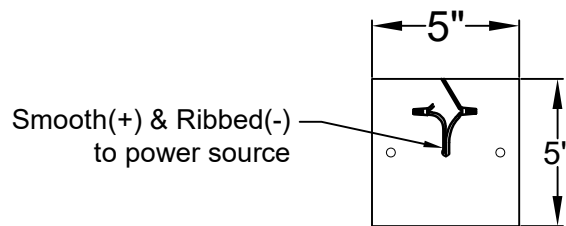

SOMERSET MINI CHAIN HUNG PENDANT

Comes standard
w/ 6' of chain

Front View

Side View

Ceiling Mount

St. James
LIGHTING

SCALE: N.T.S.	DRAFT: Y. McCullough
FILE: SOMMINI	APP'D: J. Ragan
JOB: X	DATE: 11/29/23

Lights are handcrafted.
Dimensions may vary by 1/4"

UL Certified
Candelabra- Max 60 Watt Bulb
Edison- Max 660 Watt Bulb

SOMERSET SMALL CHAIN HUNG PENDANT

Front View

Ceiling Mount

St. James
LIGHTING

SCALE: N.T.S.	DRAFT: T. Herring
FILE: SOMS	APP'D: J. Ragan
JOB: X	DATE: 8-3-2023

Lights are handcrafted.
Dimensions may vary by 1/4"

UL Certified
Candelabra- Max 60 Watt Bulb
Edison- Max 660 Watt Bulb

SOMERSET MEDIUM CHAIN HUNG PENDANT

Comes standard
w/ 6' of chain

Front View

Ceiling Mount