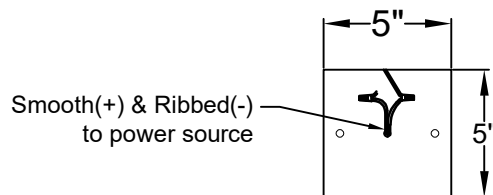

Ceiling Mount

St. James
LIGHTING

SCALE: N.T.S.   DRAFT: T. Herring
FILE: SOML   APP'D: J. Ragan
JOB: X   DATE: 8-30-2023

Lights are handcrafted.
Dimensions may vary by 1/4"

UL Certified
Candelabra- Max 60 Watt Bulb
Edison- Max 660 Watt Bulb