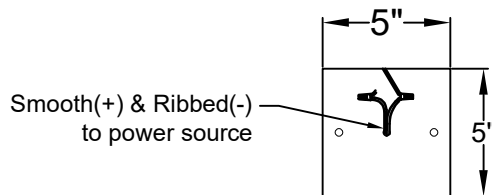

Lights are handcrafted.
Dimensions may vary by 1/4"

UL Certified
Candelabra- Max 60 Watt Bulb
Edison- Max 660 Watt Bulb

SOMERSET MEDIUM CHAIN HUNG PENDANT

Comes standard
w/ 6' of chain

Front View

Ceiling Mount