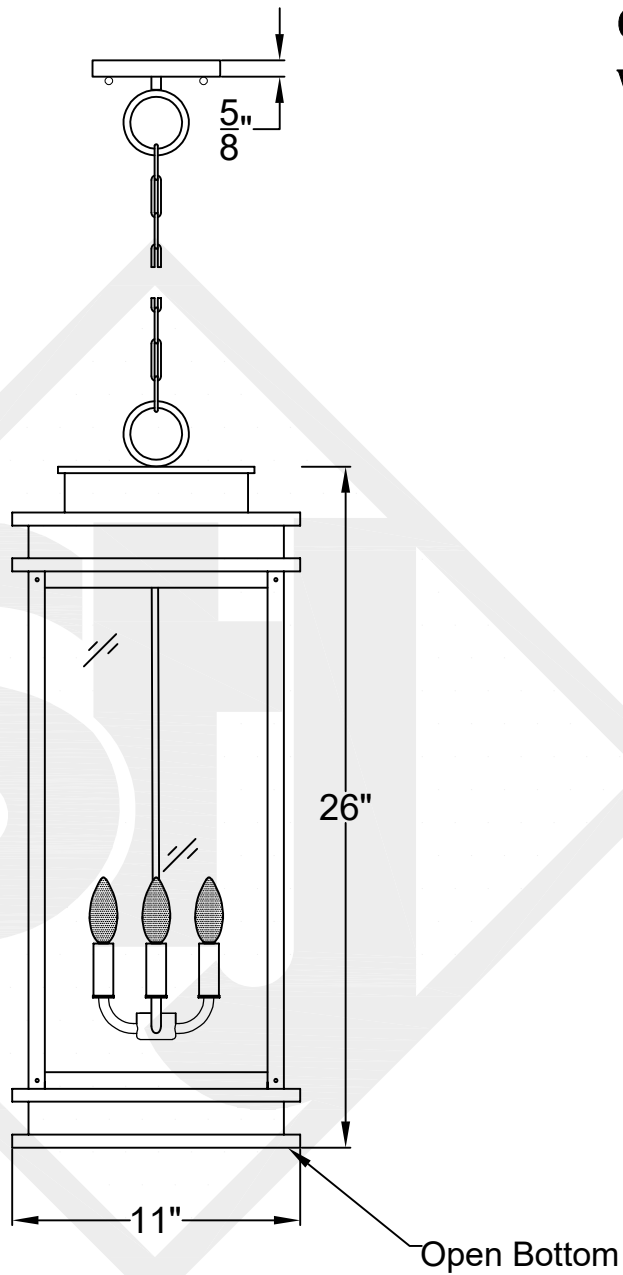

Lights are handcrafted.
Dimensions may vary by 1/4"

UL Certified
Candelabra- Max 60 Watt Bulb
Edison- Max 660 Watt Bulb

SOMERSET MEDIUM CHAIN HUNG PENDANT

Comes standard
w/ 6' of chain

Front View

Ceiling Mount

St. James
LIGHTING

SCALE: N.T.S.	DRAFT: Y. McCullough
FILE: SOMM	APP'D: J. Ragan
JOB: X	DATE: 11/29/23

Lights are handcrafted.
Dimensions may vary by 1/4"

UL Certified
Candelabra- Max 60 Watt Bulb
Edison- Max 660 Watt Bulb

SOMERSET LARGE CHAIN HUNG PENDANT

Comes standard
w/ 6' of chain

Front View

Ceiling Mount

St. James
LIGHTING

SCALE: N.T.S. DRAFT: T. Herring
FILE: SOML APP'D: J. Ragan
JOB: X DATE: 8-30-2023

Lights are handcrafted.
Dimensions may vary by 1/4"

Lights are handcrafted.
Dimensions may vary by 1/4"

UL Certified
Candelabra- Max 60 Watt Bulb
Edison- Max 660 Watt Bulb