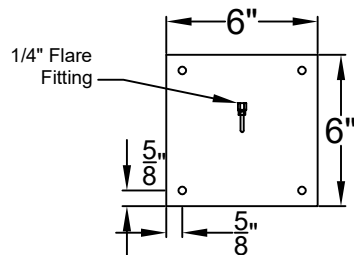

WOOD DALE MINI CEILING MOUNT FULL YOKE

Shortest Height 29 ³/₈"

Front View

Side View

Ceiling Mount

**St. James
LIGHTING**

| | |
|---------------|----------------------|
| SCALE: N.T.S. | DRAFT: Y. McCullough |
| FILE: WOOMINI | APP'D: J. Ragan |
| JOB: X | DATE: 12/14/23 |

Lights are handcrafted.
Dimensions may vary by 1/4"

UL Certified
Candelabra- Max 60 Watt Bulb
Edison- Max 660 Watt Bulb

Mini not Available in Gas

WOOD DALE SMALL CEILING MOUNT FULL YOKE

Shortest Height 35 ³/₄"

Front View

Side View

Ceiling Mount

St. James
LIGHTING

| | |
|---------------|----------------------|
| SCALE: N.T.S. | DRAFT: Y. McCullough |
| FILE: WOOS | APP'D: J. Ragan |
| JOB: X | DATE: 12/14/23 |

Lights are handcrafted.
Dimensions may vary by 1/4"