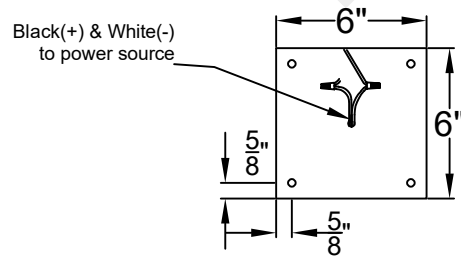

WOOD DALE MINI CEILING MOUNT FULL YOKE

Shortest Height 29 ³/₈"

Front View

Side View

Ceiling Mount

**St. James
LIGHTING**

| | |
|---------------|----------------------|
| SCALE: N.T.S. | DRAFT: Y. McCullough |
| FILE: WOOMINI | APP'D: J. Ragan |
| JOB: X | DATE: 12/14/23 |

Lights are handcrafted.
Dimensions may vary by 1/4"

UL Certified
Candelabra- Max 60 Watt Bulb
Edison- Max 660 Watt Bulb

Mini not Available in Gas

WOOD DALE SMALL CEILING MOUNT FULL YOKE

Shortest Height 35 ³/₄"

Front View

Side View

Ceiling Mount

St. James
LIGHTING

| | |
|---------------|----------------------|
| SCALE: N.T.S. | DRAFT: Y. McCullough |
| FILE: WOOS | APP'D: J. Ragan |
| JOB: X | DATE: 12/14/23 |

Lights are handcrafted.
Dimensions may vary by 1/4"