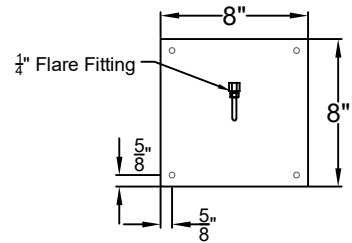

Lights are handcrafted.
Dimensions may vary by 1/4"

B.T.U. Rating
Natural Gas: 2730 B.T.U.
Propane: 2080 B.T.U.

WOOD DALE LARGE CEILING MOUNT FULL YOKE

Shortest Height 48 ³/₄"

Front View

Side View

Ceiling Mount

| | |
|---|----------------------|
|  St. James LIGHTING | |
| SCALE: N.T.S. | DRAFT: Y. McCullough |
| FILE: WOOL | APP'D: J. Ragan |
| JOB: X | DATE: 12/14/23 |

Lights are handcrafted.
Dimensions may vary by 1/4"