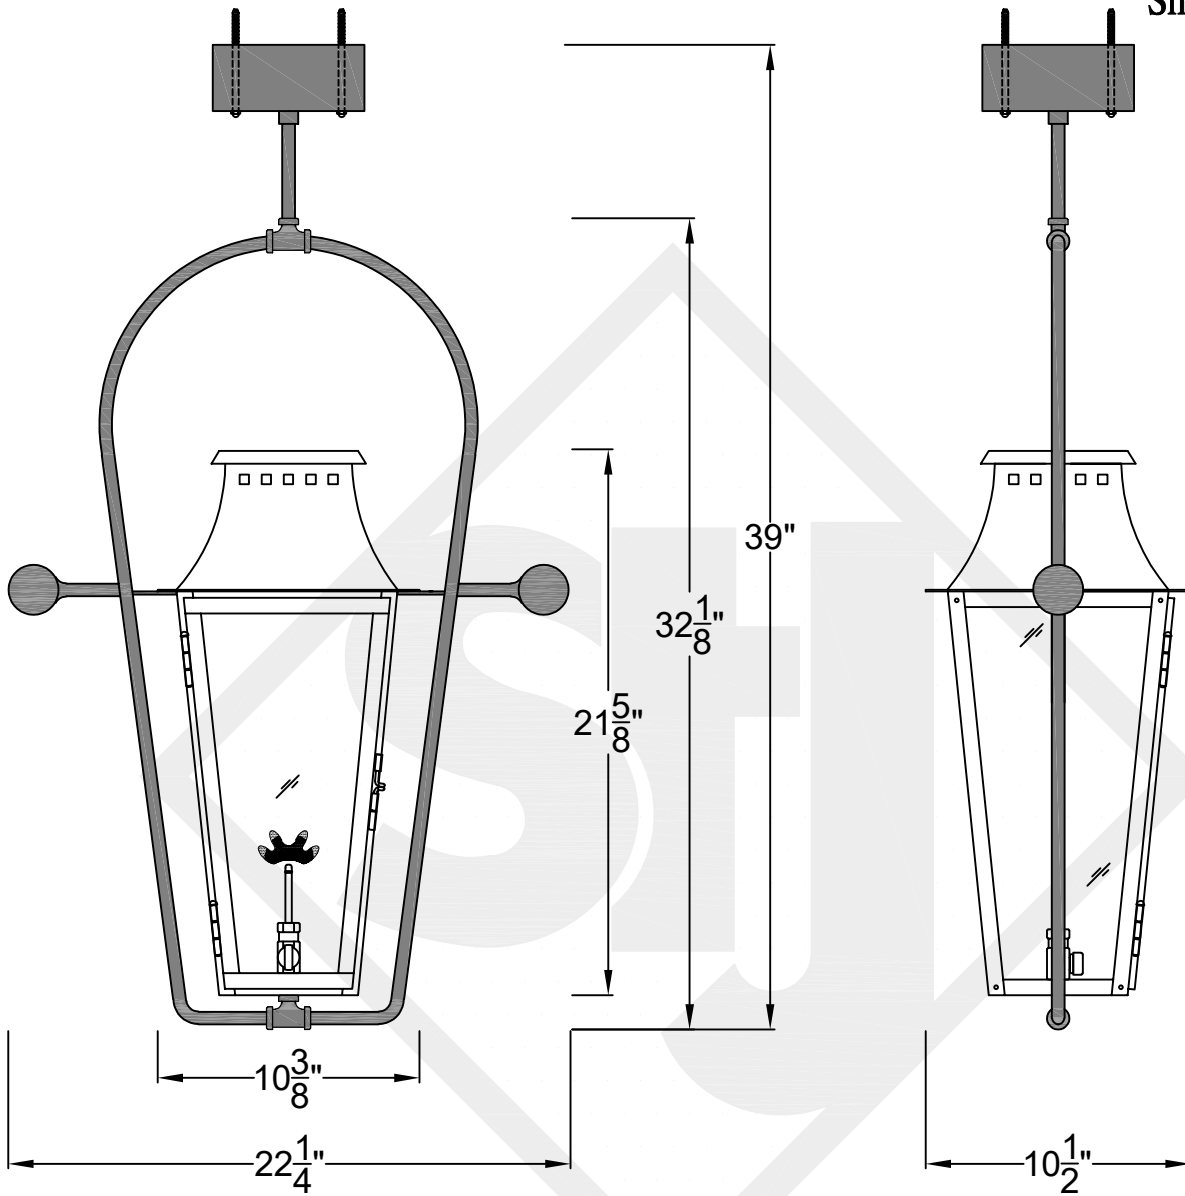

WOOD DALE MINI CEILING MOUNT FULL YOKE

Shortest Height 29 ³/₈"

Front View

Side View

Ceiling Mount

**St. James
LIGHTING**

| | |
|---------------|----------------------|
| SCALE: N.T.S. | DRAFT: Y. McCullough |
| FILE: WOOMINI | APP'D: J. Ragan |
| JOB: X | DATE: 12/14/23 |

Lights are handcrafted.
Dimensions may vary by 1/4"

UL Certified
Candelabra- Max 60 Watt Bulb
Edison- Max 660 Watt Bulb

Mini not Available in Gas

WOOD DALE SMALL CEILING MOUNT FULL YOKE

Shortest Height 35 ³/₄"

Front View

Side View

Ceiling Mount

St. James
LIGHTING

| | |
|---------------|----------------------|
| SCALE: N.T.S. | DRAFT: Y. McCullough |
| FILE: WOOS | APP'D: J. Ragan |
| JOB: X | DATE: 12/14/23 |

Lights are handcrafted.
Dimensions may vary by 1/4"

Lights are handcrafted.
Dimensions may vary by 1/4"

B.T.U. Rating
Natural Gas: 2730 B.T.U.
Propane: 2080 B.T.U.

WOOD DALE LARGE CEILING MOUNT FULL YOKE

Shortest Height 48 ³/₄"

Front View

Side View

Ceiling Mount