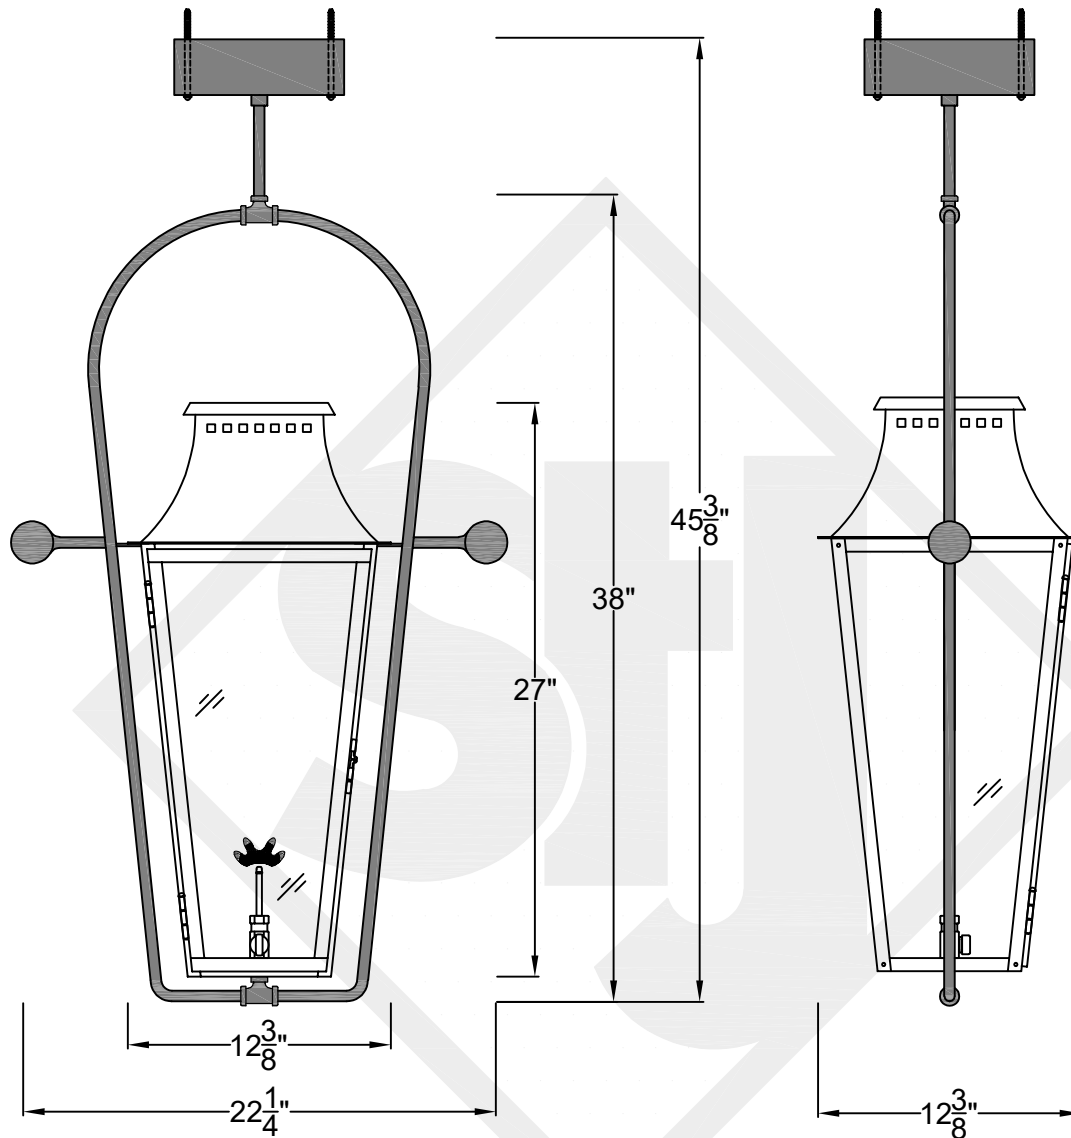

WOOD DALE MEDIUM CEILING MOUNT FULL YOKE

Shortest Height 41 $\frac{5}{8}$ "

Front View

Side View