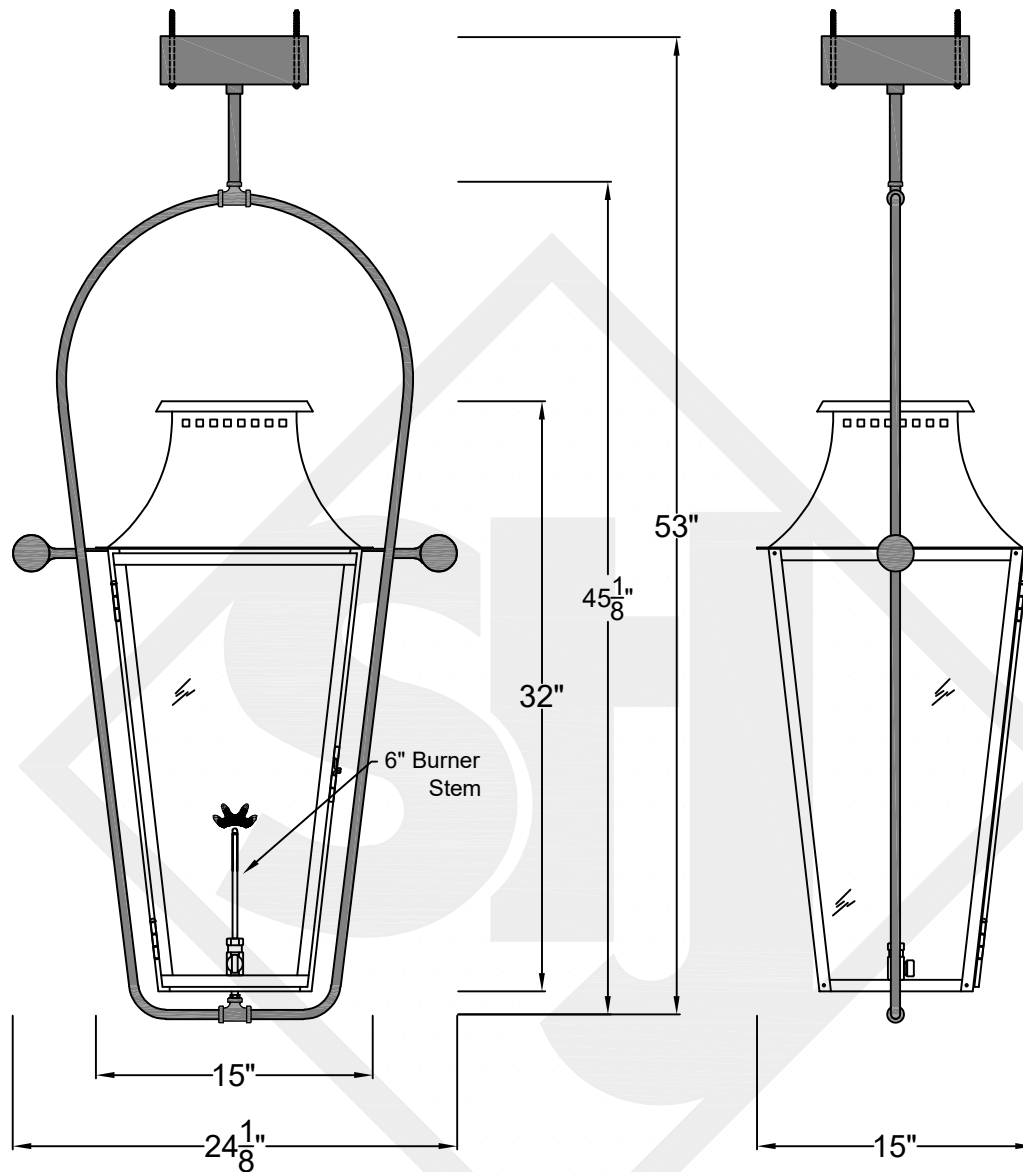

WOOD DALE LARGE CEILING MOUNT FULL YOKE

Shortest Height 48 ³/₄"

Front View

Side View