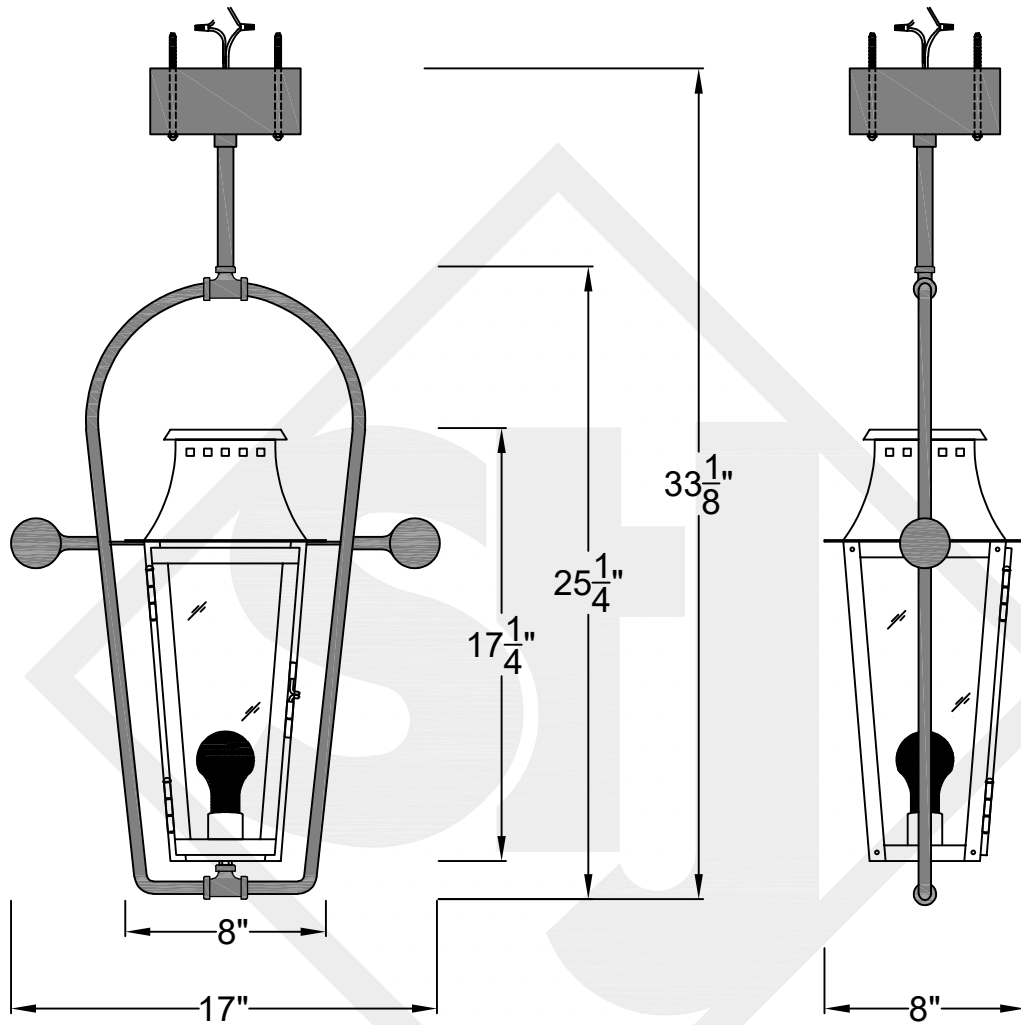

WOOD DALE MINI CEILING MOUNT FULL YOKE

Shortest Height 29 ³/₈"

Front View

Side View

Ceiling Mount

**St. James
LIGHTING**

| | |
|---------------|----------------------|
| SCALE: N.T.S. | DRAFT: Y. McCullough |
| FILE: WOOMINI | APP'D: J. Ragan |
| JOB: X | DATE: 12/14/23 |

Lights are handcrafted.
Dimensions may vary by 1/4"

UL Certified
Candelabra- Max 60 Watt Bulb
Edison- Max 660 Watt Bulb

Mini not Available in Gas

WOOD DALE SMALL CEILING MOUNT FULL YOKE

Shortest Height 35 ³/₄"

Front View

Side View

Ceiling Mount

St. James
LIGHTING

| | |
|---------------|----------------------|
| SCALE: N.T.S. | DRAFT: Y. McCullough |
| FILE: WOOS | APP'D: J. Ragan |
| JOB: X | DATE: 12/14/23 |

Lights are handcrafted.
Dimensions may vary by 1/4"

Lights are handcrafted.
Dimensions may vary by 1/4"

B.T.U. Rating
Natural Gas: 2730 B.T.U.
Propane: 2080 B.T.U.

WOOD DALE LARGE CEILING MOUNT FULL YOKE

Shortest Height 48 ³/₄"

Front View

Side View

Ceiling Mount