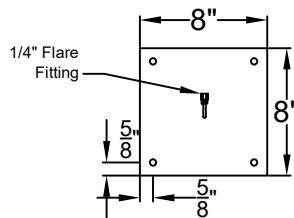

WOOD DALE MINI CEILING MOUNT FULL YOKE

Shortest Height 29 ³/₈"

Front View

Side View

Ceiling Mount

**St. James
LIGHTING**

| | |
|---------------|----------------------|
| SCALE: N.T.S. | DRAFT: Y. McCullough |
| FILE: WOOMINI | APP'D: J. Ragan |
| JOB: X | DATE: 12/14/23 |

Front View

Side View

Ceiling Mount

St. James
LIGHTING

| | |
|---------------|----------------------|
| SCALE: N.T.S. | DRAFT: Y. McCullough |
| FILE: WOOS | APP'D: J. Ragan |
| JOB: X | DATE: 12/14/23 |

Lights are handcrafted.
Dimensions may vary by 1/4"

B.T.U. Rating
Natural Gas: 2730 B.T.U.
Propane: 2080 B.T.U.

WOOD DALE MEDIUM CEILING MOUNT FULL YOKE

Shortest Height 41 $\frac{5}{8}$ "

Front View

Side View

Ceiling Mount

**St. James
LIGHTING**

| | |
|---------------|-------------------|
| SCALE: N.T.S. | DRAFT: T. Herring |
| FILE: WOOM | APP'D: J. Ragan |
| JOB: X | DATE: 8-29-2023 |

Lights are handcrafted.
Dimensions may vary by 1/4"

B.T.U. Rating
Natural Gas: 2730 B.T.U.
Propane: 2080 B.T.U.

WOOD DALE LARGE CEILING MOUNT FULL YOKE

Shortest Height 48 ³/₄"

Front View

Side View

Ceiling Mount