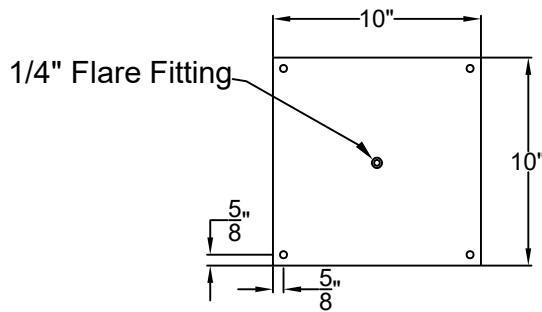

WOOD DALE GRANDE CEILING MOUNT FULL YOKE

Shortest Height 52"

Ceiling Mount

**St. James
LIGHTING**

SCALE: N.T.S.	DRAFT: Y. McCullough
FILE: WOOG	APP'D: J. Ragan
JOB: X	DATE: 12/14/23

Lights are handcrafted.
Dimensions may vary by 1/4"

B.T.U. Rating
Natural Gas: 5460 B.T.U.
Propane: 4160 B.T.U.