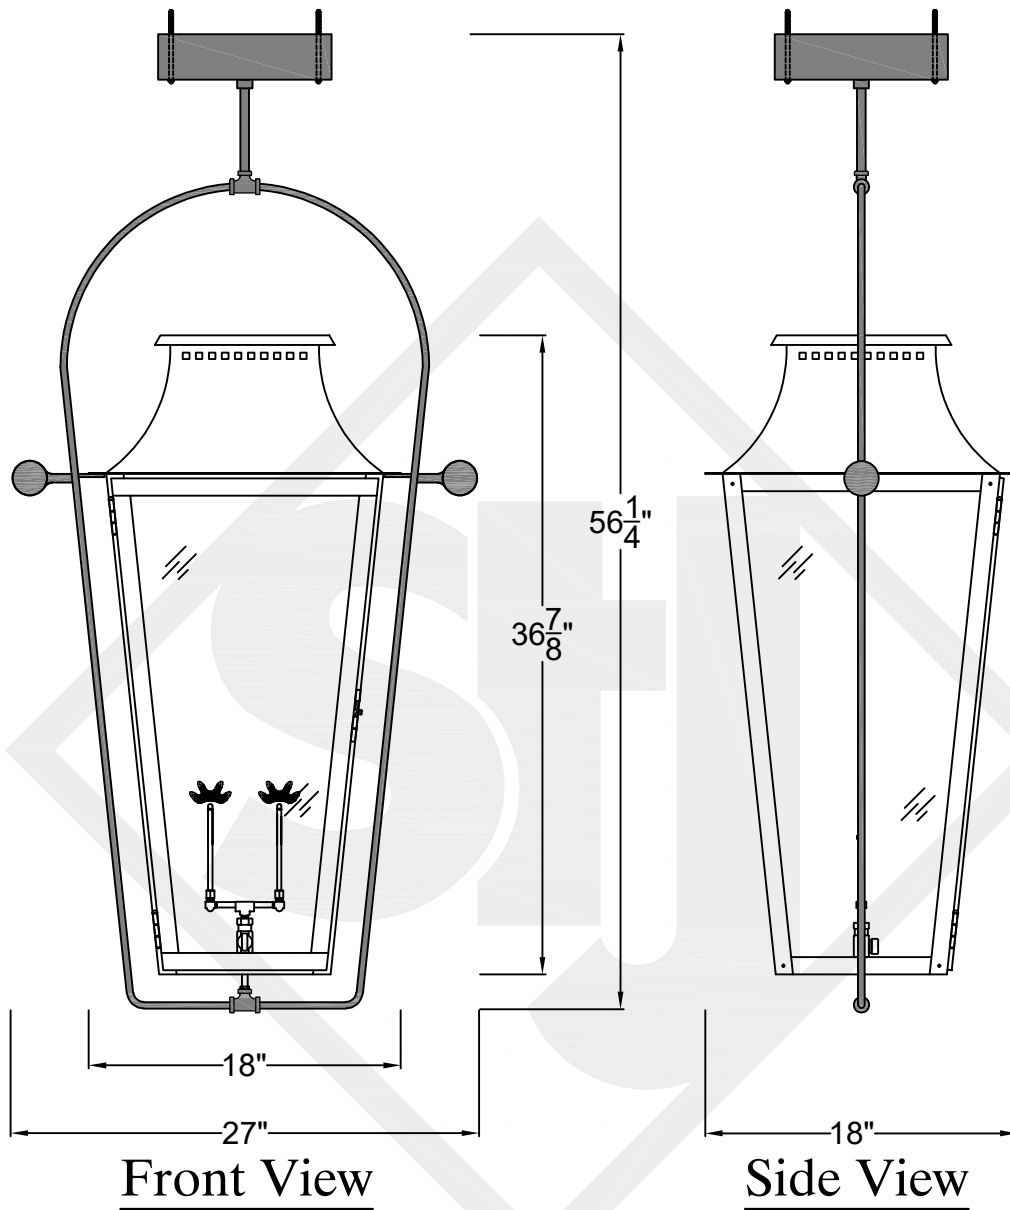

WOOD DALE GRANDE CEILING MOUNT FULL YOKE

Shortest Height 52"

Ceiling Mount

**St. James
LIGHTING**

SCALE: N.T.S.	DRAFT: Y. McCullough
FILE: WOOG	APP'D: J. Ragan
JOB: X	DATE: 12/14/23

Lights are handcrafted.
Dimensions may vary by 1/4"

B.T.U. Rating
Natural Gas: 5460 B.T.U.
Propane: 4160 B.T.U.