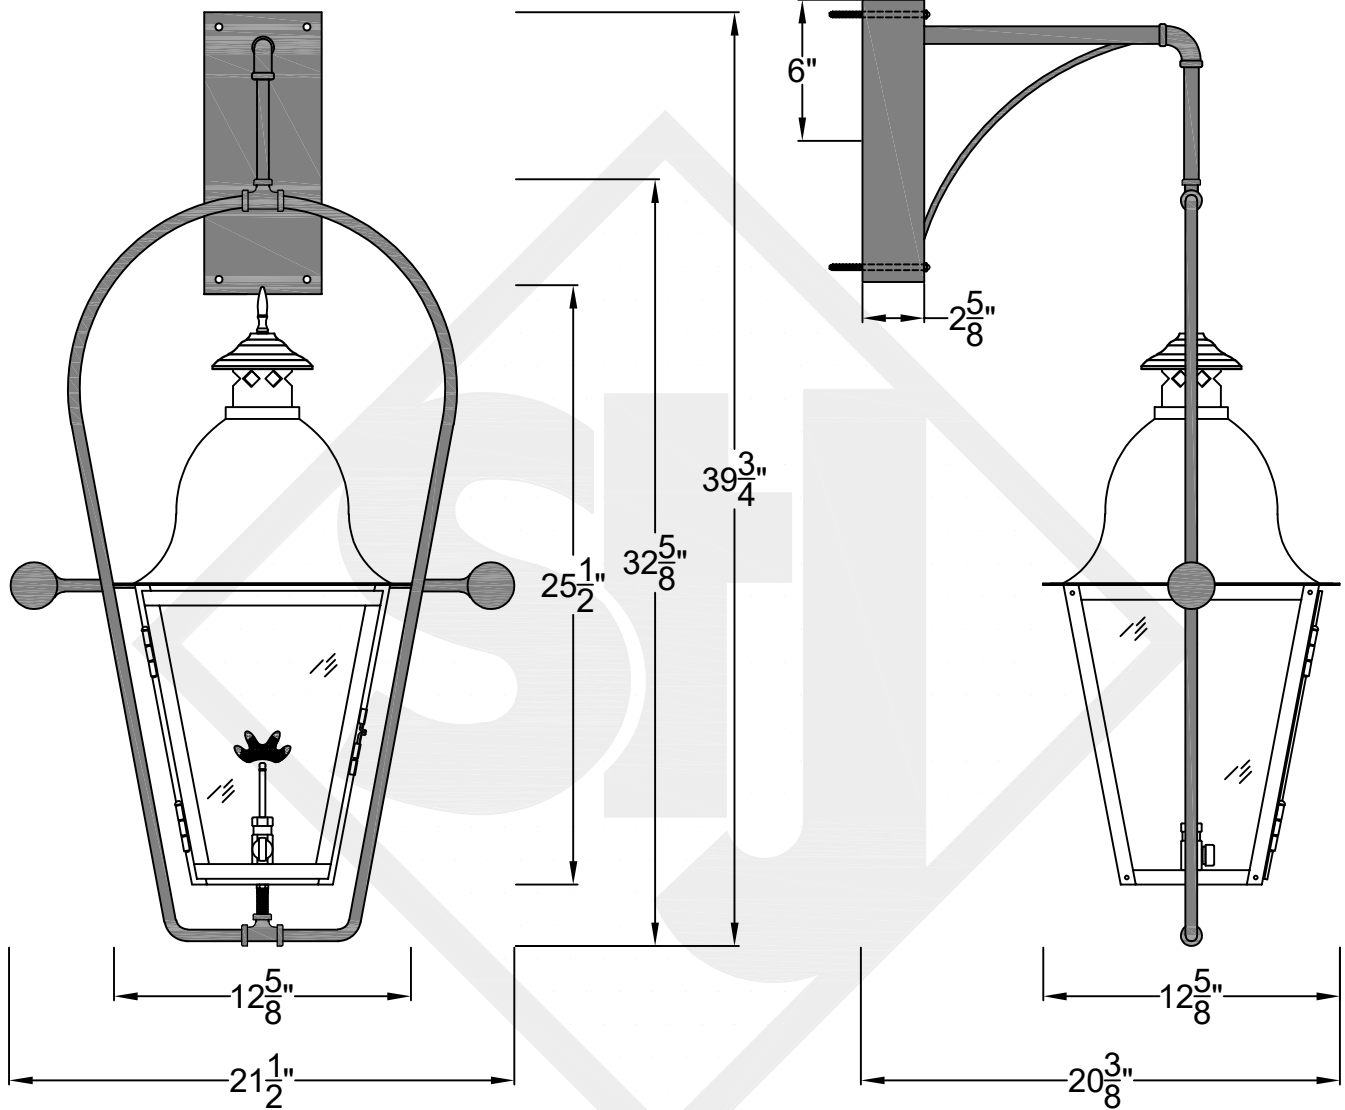

QUEBEC MINI WALL MOUNT FULL YOKE

Shortest Height 25 ³/₄"

Front View

Side View

Backplate

St. James
LIGHTING

SCALE: N.T.S.	DRAFT: Y. McCullough
FILE: QUEMINI	APP'D: J. Ragan
JOB: X	DATE: 12/5/23

Lights are handcrafted.
Dimensions may vary by 1/4"

Mini not Available in Gas
UL Certified
Candelabra- Max 60 Watt Bulb
Edison- Max 660 Watt Bulb

QUEBEC SMALL WALL MOUNT FULL YOKE

Front View

Side View

Backplate

St. James
LIGHTING

SCALE: N.T.S.	DRAFT: Y. McCullough
FILE: QUES	APP'D: J. Ragan
JOB: X	DATE: 12/5/23

Lights are handcrafted.
Dimensions may vary by 1/4"

B.T.U. Rating
Natural Gas: 2730 B.T.U.
Propane: 2080 B.T.U.

QUEBEC MEDIUM WALL MOUNT FULL YOKE

Shortest Height 36 ⁵/₈"

Front View

Side View

Backplate

St. James
LIGHTING

Shortest Height 40 ³/₄"

Front View

Side View

Backplate

**St. James
LIGHTING**

SCALE: N.T.S.	DRAFT: T. Herring
FILE: QUEL	APP'D: J. Ragan
JOB: X	DATE: 3-3-2023

Lights are handcrafted.
Dimensions may vary by 1/4"