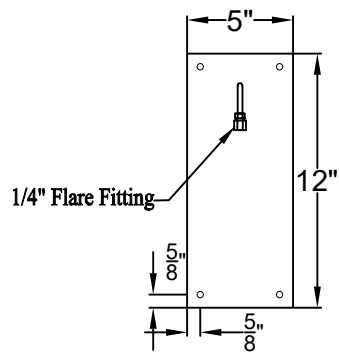

SCALE: N.T.S.	DRAFT: T. Herring
FILE: QUEM	APP'D: J. Ragan
JOB: X	DATE: 8-28-2023

Lights are handcrafted.
Dimensions may vary by 1/4"

B.T.U. Rating
Natural Gas: 2730 B.T.U.
Propane: 2080 B.T.U.

QUEBEC LARGE WALL MOUNT FULL YOKE

Shortest Height 40 ³/₄"

Front View

Side View

Backplate

**St. James
LIGHTING**

SCALE: N.T.S.	DRAFT: T. Herring
FILE: QUEL	APP'D: J. Ragan
JOB: X	DATE: 3-3-2023

Lights are handcrafted.
Dimensions may vary by 1/4"