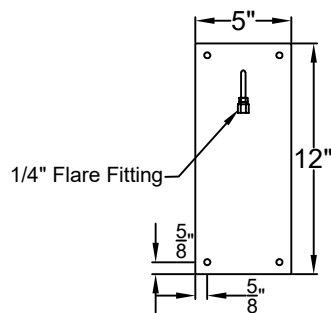

Shortest Height 40 ³/₄"

Front View

Side View

Backplate

**St. James
LIGHTING**

SCALE: N.T.S.	DRAFT: T. Herring
FILE: QUEL	APP'D: J. Ragan
JOB: X	DATE: 3-3-2023

Lights are handcrafted.
Dimensions may vary by 1/4"

B.T.U. Rating
Natural Gas: 2730 B.T.U.
Propane: 2080 B.T.U.

QUEBEC GRANDE WALL MOUNT FULL YOKE

Shortest Height 47 $\frac{1}{8}$ "

Front View

Side View

Backplate

**St. James
LIGHTING**

SCALE: N.T.S.	DRAFT: Y. McCullough
FILE: QUEG	APP'D: J. Ragan
JOB: X	DATE: 12/5/23

Lights are handcrafted.
Dimensions may vary by 1/4"

B.T.U. Rating
Natural Gas: 5460 B.T.U.
Propane: 4160 B.T.U.