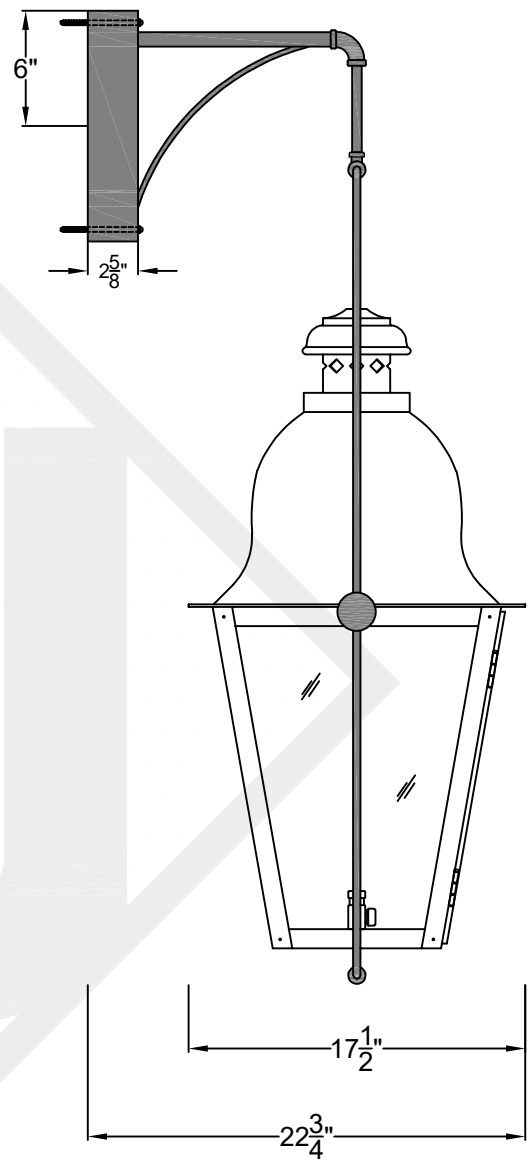

QUEBEC GRANDE WALL MOUNT FULL YOKE

Shortest Height 47 $\frac{1}{8}$ "

Side View

**St. James
LIGHTING**

SCALE: N.T.S.	DRAFT: Y. McCullough
FILE: QUEG	APP'D: J. Ragan
JOB: X	DATE: 12/5/23

Lights are handcrafted.
Dimensions may vary by 1/4"

B.T.U. Rating
Natural Gas: 5460 B.T.U.
Propane: 4160 B.T.U.