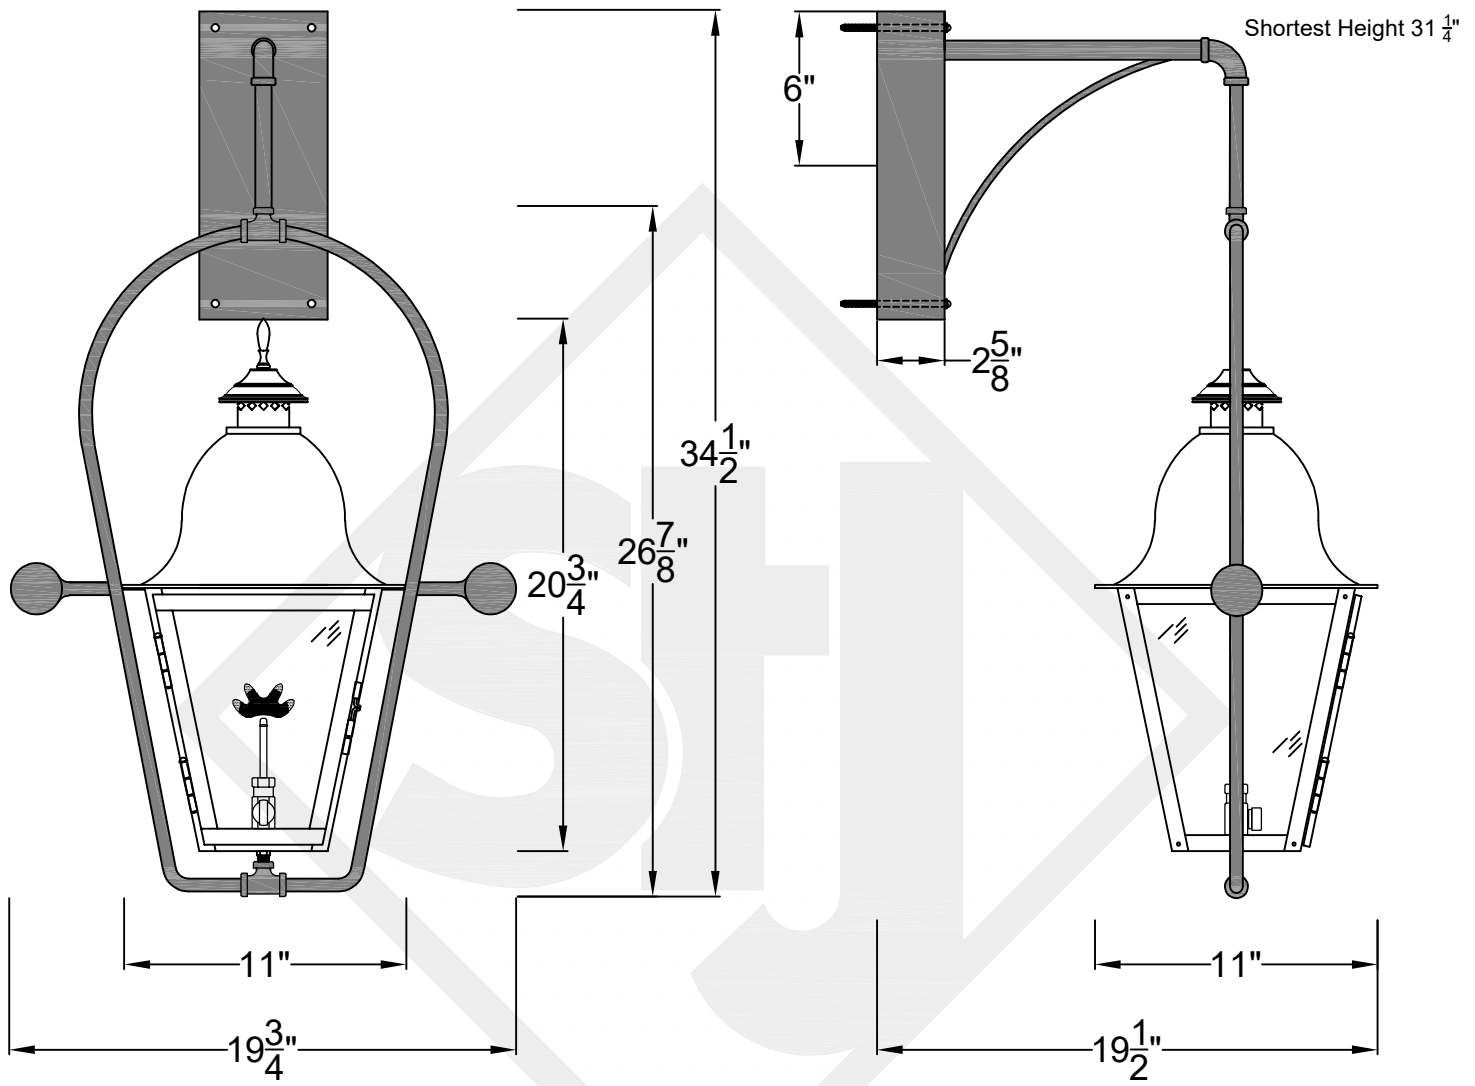

QUEBEC MINI WALL MOUNT FULL YOKE

Shortest Height 25 ³/₄"

Front View

Side View

Backplate

St. James
LIGHTING

SCALE: N.T.S.	DRAFT: Y. McCullough
FILE: QUEMINI	APP'D: J. Ragan
JOB: X	DATE: 12/5/23

Lights are handcrafted.
Dimensions may vary by 1/4"

Mini not Available in Gas
UL Certified
Candelabra- Max 60 Watt Bulb
Edison- Max 660 Watt Bulb

QUEBEC SMALL WALL MOUNT FULL YOKE

Front View

Side View

Backplate

St. James
LIGHTING

SCALE: N.T.S.	DRAFT: Y. McCullough
FILE: QUES	APP'D: J. Ragan
JOB: X	DATE: 12/5/23

Lights are handcrafted.
Dimensions may vary by 1/4"

B.T.U. Rating
Natural Gas: 2730 B.T.U.
Propane: 2080 B.T.U.

QUEBEC MEDIUM WALL MOUNT FULL YOKE

Shortest Height 36 ⁵/₈"

Front View

Side View

Backplate

St. James
LIGHTING

Shortest Height 40 ³/₄"

Front View

Side View

Backplate

**St. James
LIGHTING**

SCALE: N.T.S.	DRAFT: T. Herring
FILE: QUEL	APP'D: J. Ragan
JOB: X	DATE: 3-3-2023

Lights are handcrafted.
Dimensions may vary by 1/4"