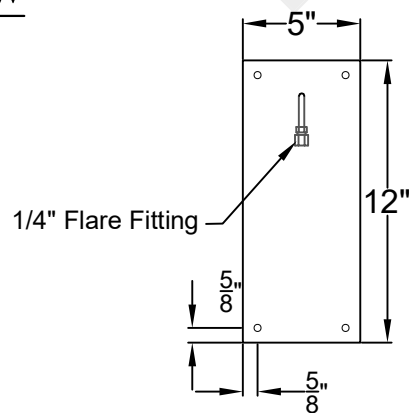

QUEBEC MINI WALL MOUNT FULL YOKE

Shortest Height 25 ³/₄"

Front View

Side View

Backplate

St. James
LIGHTING

SCALE: N.T.S.	DRAFT: Y. McCullough
FILE: QUEMINI	APP'D: J. Ragan
JOB: X	DATE: 12/5/23

Lights are handcrafted.
Dimensions may vary by 1/4"

Lights are handcrafted.
Dimensions may vary by 1/4"

B.T.U. Rating
Natural Gas: 2730 B.T.U.
Propane: 2080 B.T.U.

QUEBEC MEDIUM WALL MOUNT FULL YOKE

Shortest Height 36 ⁵/₈"

Front View

Side View

Backplate

St. James
LIGHTING

SCALE: N.T.S.	DRAFT: T. Herring
FILE: QUEM	APP'D: J. Ragan
JOB: X	DATE: 8-28-2023

Lights are handcrafted.
Dimensions may vary by 1/4"

B.T.U. Rating
Natural Gas: 2730 B.T.U.
Propane: 2080 B.T.U.

QUEBEC LARGE WALL MOUNT FULL YOKE

Shortest Height 40 ³/₄"

Front View

Side View

Backplate

**St. James
LIGHTING**

SCALE: N.T.S.	DRAFT: T. Herring
FILE: QUEL	APP'D: J. Ragan
JOB: X	DATE: 3-3-2023

Lights are handcrafted.
Dimensions may vary by 1/4"