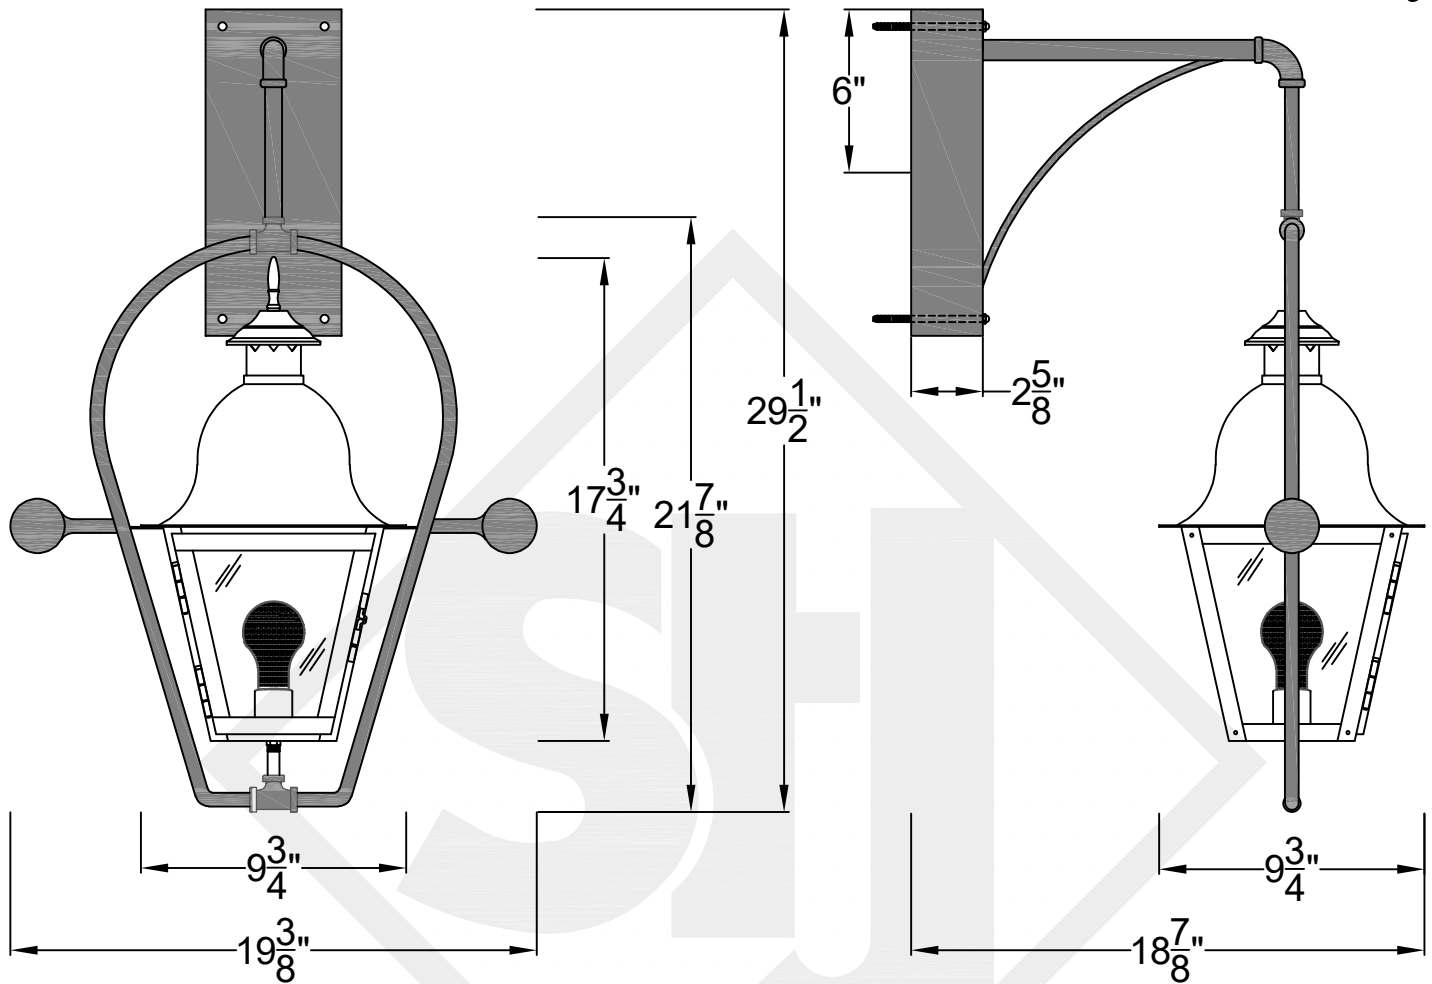

QUEBEC MINI WALL MOUNT FULL YOKE

Shortest Height 25 ³/₄"

Front View

Side View

Backplate

St. James
LIGHTING

SCALE: N.T.S.	DRAFT: Y. McCullough
FILE: QUEMINI	APP'D: J. Ragan
JOB: X	DATE: 12/5/23

Lights are handcrafted.
Dimensions may vary by 1/4"

Mini not Available in Gas
UL Certified
Candelabra- Max 60 Watt Bulb
Edison- Max 660 Watt Bulb

QUEBEC SMALL WALL MOUNT FULL YOKE

Front View

Side View

Backplate

St. James
LIGHTING

SCALE: N.T.S.	DRAFT: Y. McCullough
FILE: QUES	APP'D: J. Ragan
JOB: X	DATE: 12/5/23

Lights are handcrafted.
Dimensions may vary by 1/4"

B.T.U. Rating
Natural Gas: 2730 B.T.U.
Propane: 2080 B.T.U.

QUEBEC MEDIUM WALL MOUNT FULL YOKE

Shortest Height 36 ⁵/₈"

Front View

Side View

Backplate

St. James
LIGHTING

Shortest Height 40 ³/₄"

Front View

Side View

Backplate

**St. James
LIGHTING**

SCALE: N.T.S.	DRAFT: T. Herring
FILE: QUEL	APP'D: J. Ragan
JOB: X	DATE: 3-3-2023

Lights are handcrafted.
Dimensions may vary by 1/4"