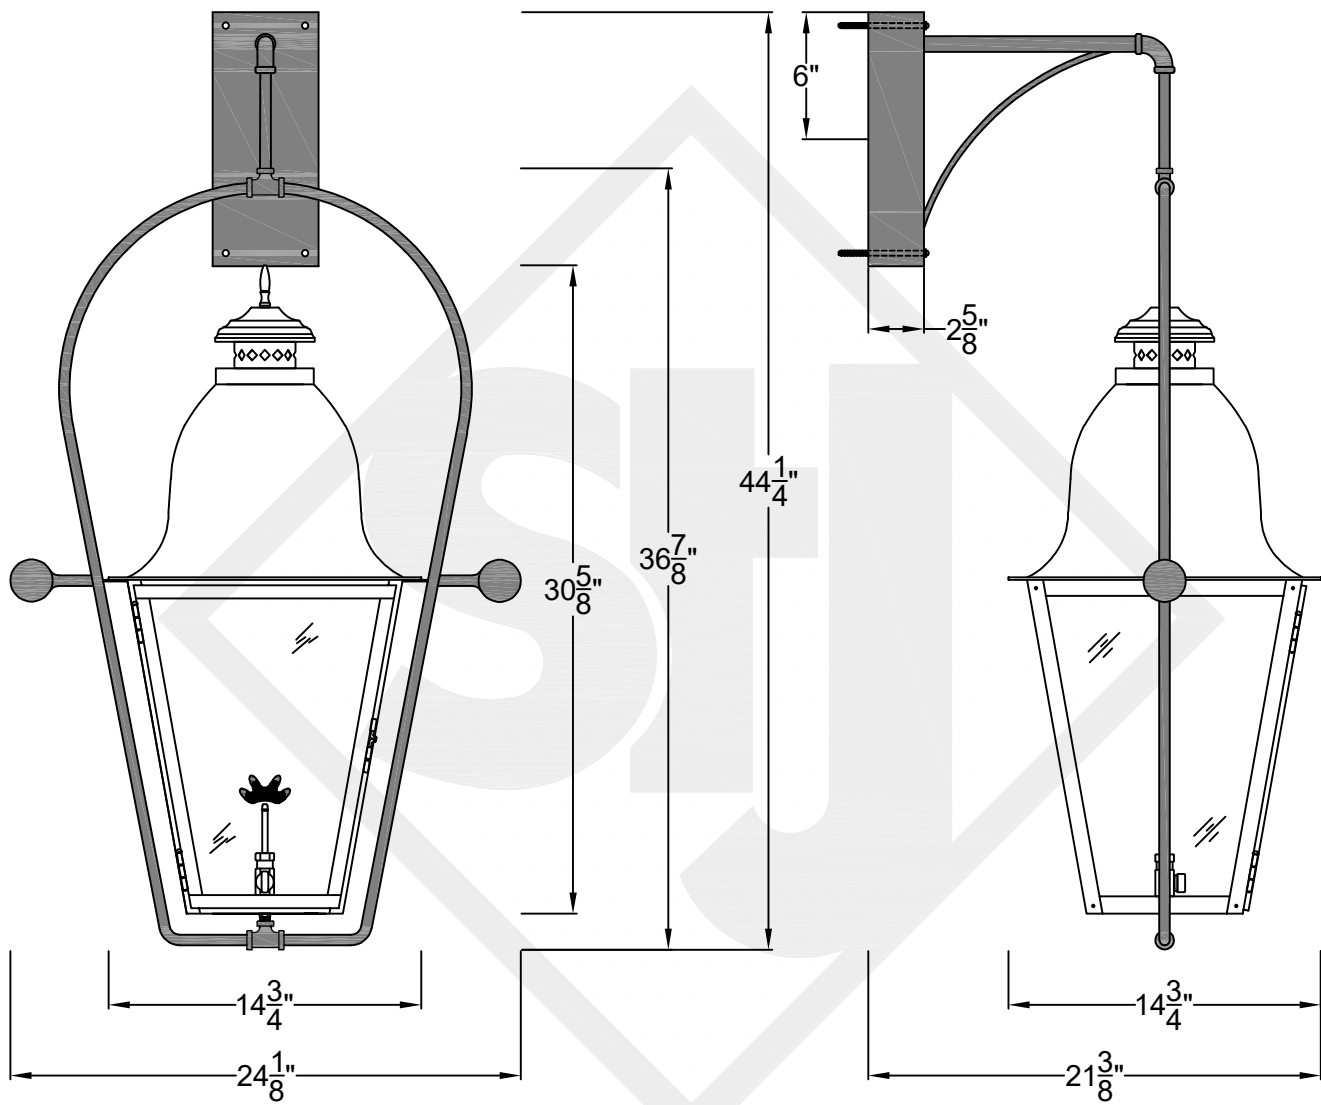

QUEBEC MINI WALL MOUNT FULL YOKE

Shortest Height 25 ³/₄"

Front View

Side View

Backplate

St. James
LIGHTING

SCALE: N.T.S.	DRAFT: Y. McCullough
FILE: QUEMINI	APP'D: J. Ragan
JOB: X	DATE: 12/5/23

Lights are handcrafted.
Dimensions may vary by 1/4"

Mini not Available in Gas
UL Certified
Candelabra- Max 60 Watt Bulb
Edison- Max 660 Watt Bulb

QUEBEC SMALL WALL MOUNT FULL YOKE

Front View

Side View

Backplate

St. James
LIGHTING

SCALE: N.T.S.	DRAFT: Y. McCullough
FILE: QUES	APP'D: J. Ragan
JOB: X	DATE: 12/5/23

Lights are handcrafted.
Dimensions may vary by 1/4"

B.T.U. Rating
Natural Gas: 2730 B.T.U.
Propane: 2080 B.T.U.

QUEBEC MEDIUM WALL MOUNT FULL YOKE

Shortest Height 36 ⁵/₈"

Front View

Side View

Backplate

St. James
LIGHTING

Shortest Height 40 ³/₄"

Front View

Side View

Backplate

**St. James
LIGHTING**

SCALE: N.T.S.	DRAFT: T. Herring
FILE: QUEL	APP'D: J. Ragan
JOB: X	DATE: 3-3-2023

Lights are handcrafted.
Dimensions may vary by 1/4"