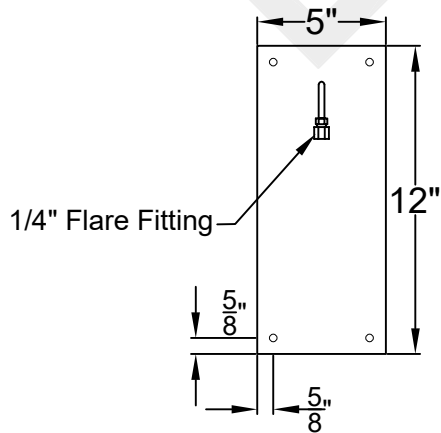

QUEBEC MINI WALL MOUNT FULL YOKE

Shortest Height 25 ³/₄"

Front View

Side View

Backplate

St. James
LIGHTING

SCALE: N.T.S.	DRAFT: Y. McCullough
FILE: QUEMINI	APP'D: J. Ragan
JOB: X	DATE: 12/5/23

Lights are handcrafted.
Dimensions may vary by 1/4"

Mini not Available in Gas
UL Certified
Candelabra- Max 60 Watt Bulb
Edison- Max 660 Watt Bulb

QUEBEC SMALL WALL MOUNT FULL YOKE

Front View

Side View

Backplate

St. James
LIGHTING

SCALE: N.T.S.	DRAFT: Y. McCullough
FILE: QUES	APP'D: J. Ragan
JOB: X	DATE: 12/5/23

Lights are handcrafted.
Dimensions may vary by 1/4"

B.T.U. Rating
Natural Gas: 2730 B.T.U.
Propane: 2080 B.T.U.

QUEBEC MEDIUM WALL MOUNT FULL YOKE

Shortest Height 36 ⁵/₈"

Front View

Side View

Backplate

St. James
LIGHTING

Shortest Height 40 ³/₄"

Front View

Side View

Backplate

**St. James
LIGHTING**

SCALE: N.T.S.	DRAFT: T. Herring
FILE: QUEL	APP'D: J. Ragan
JOB: X	DATE: 3-3-2023

Lights are handcrafted.
Dimensions may vary by 1/4"