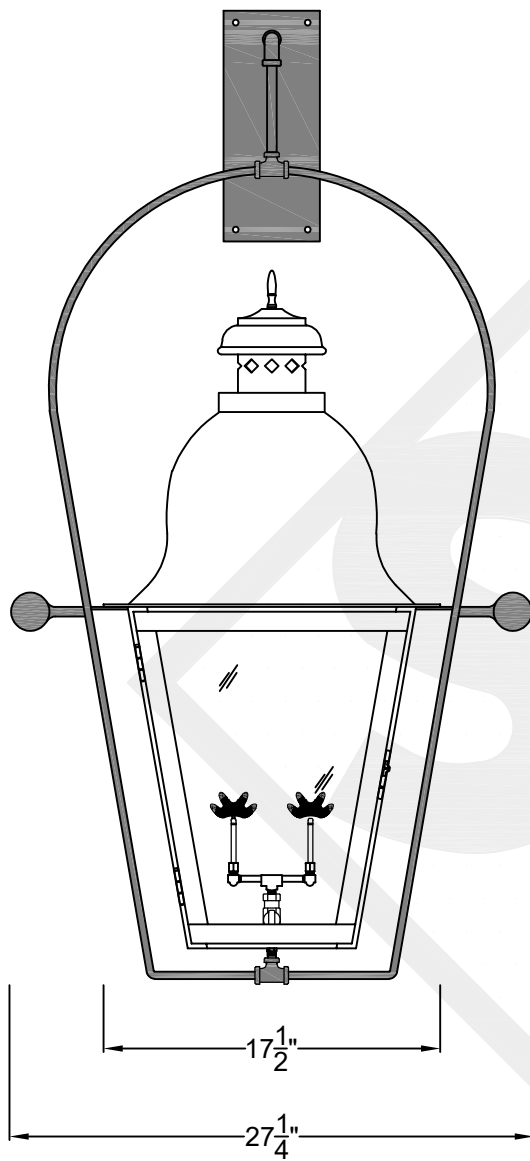

QUEBEC GRANDE WALL MOUNT FULL YOKE

Shortest Height 47 $\frac{1}{8}$ "

Front View