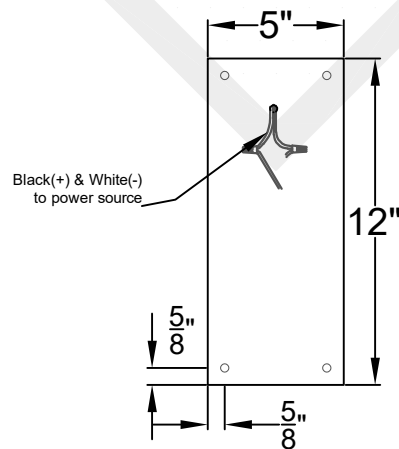

QUEBEC MINI WALL MOUNT FULL YOKE

Shortest Height 25 ³/₄"

Front View

Side View

Backplate

St. James
LIGHTING

SCALE: N.T.S.	DRAFT: Y. McCullough
FILE: QUEMINI	APP'D: J. Ragan
JOB: X	DATE: 12/5/23

Lights are handcrafted.
Dimensions may vary by 1/4"

Mini not Available in Gas
UL Certified
Candelabra- Max 60 Watt Bulb
Edison- Max 660 Watt Bulb

QUEBEC SMALL WALL MOUNT FULL YOKE

Front View

Side View

Backplate

St. James
LIGHTING

SCALE: N.T.S.	DRAFT: Y. McCullough
FILE: QUES	APP'D: J. Ragan
JOB: X	DATE: 12/5/23

Lights are handcrafted.
Dimensions may vary by 1/4"

B.T.U. Rating
Natural Gas: 2730 B.T.U.
Propane: 2080 B.T.U.

QUEBEC MEDIUM WALL MOUNT FULL YOKE

Shortest Height 36 ⁵/₈"

Front View

Side View

Backplate

St. James
LIGHTING

Shortest Height 40 ³/₄"

Front View

Side View

Backplate

**St. James
LIGHTING**

SCALE: N.T.S.	DRAFT: T. Herring
FILE: QUEL	APP'D: J. Ragan
JOB: X	DATE: 3-3-2023

Lights are handcrafted.
Dimensions may vary by 1/4"