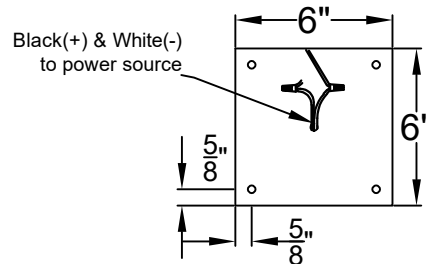

MADISON MINI CEILING MOUNT FULL YOKE

Shortest Height 32"

Front View

Side View

Ceiling Mount

St. James
LIGHTING

SCALE: N.T.S.	DRAFT: Y. McCullough
FILE: MADMINI	APP'D: J. Ragan
JOB: X	DATE: 11/21/23

Lights are handcrafted.
Dimensions may vary by 1/4"

Mini not Available in Gas
UL Certified
Candelabra- Max 60 Watt Bulb
Edison 660 Watt Bulb

MADISON SMALL CEILING MOUNT FULL YOKE

Shortest Height 39 $\frac{3}{8}$ "

Front View

Side View

Ceiling Mount

**St. James
LIGHTING**

Shortest Height 45 $\frac{1}{2}$ "

Front View

Side View

Ceiling Mount

**St. James
LIGHTING**

SCALE: N.T.S.	DRAFT: Y. McCullough
FILE: MADM	APP'D: J. Ragan
JOB: X	DATE: 11/21/23

Lights are handcrafted.
Dimensions may vary by 1/4"