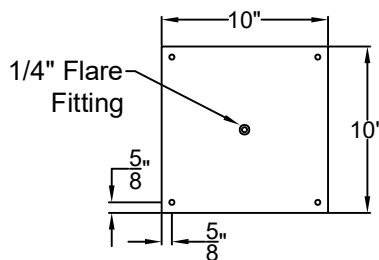

Shortest Height 45 $\frac{1}{2}$ "

Front View

Side View

Ceiling Mount

**St. James
LIGHTING**

SCALE: N.T.S.	DRAFT: Y. McCullough
FILE: MADM	APP'D: J. Ragan
JOB: X	DATE: 11/21/23

Lights are handcrafted.
Dimensions may vary by 1/4"

Lights are handcrafted.
Dimensions may vary by 1/4"

B.T.U. Rating
Natural Gas: 2730 B.T.U.
Propane: 2080 B.T.U.

MADISON GRANDE CEILING MOUNT FULL YOKE

Shortest Height 58 $\frac{1}{4}$ "

Front View

Side View

Ceiling Mount

**St. James
LIGHTING**

SCALE: N.T.S.	DRAFT: Y. McCullough
FILE: MADG	APP'D: J. Ragan
JOB: X	DATE: 11/21/23

Lights are handcrafted.
Dimensions may vary by 1/4"

B.T.U. Rating
Natural Gas: 5460 B.T.U.
Propane: 4160 B.T.U.