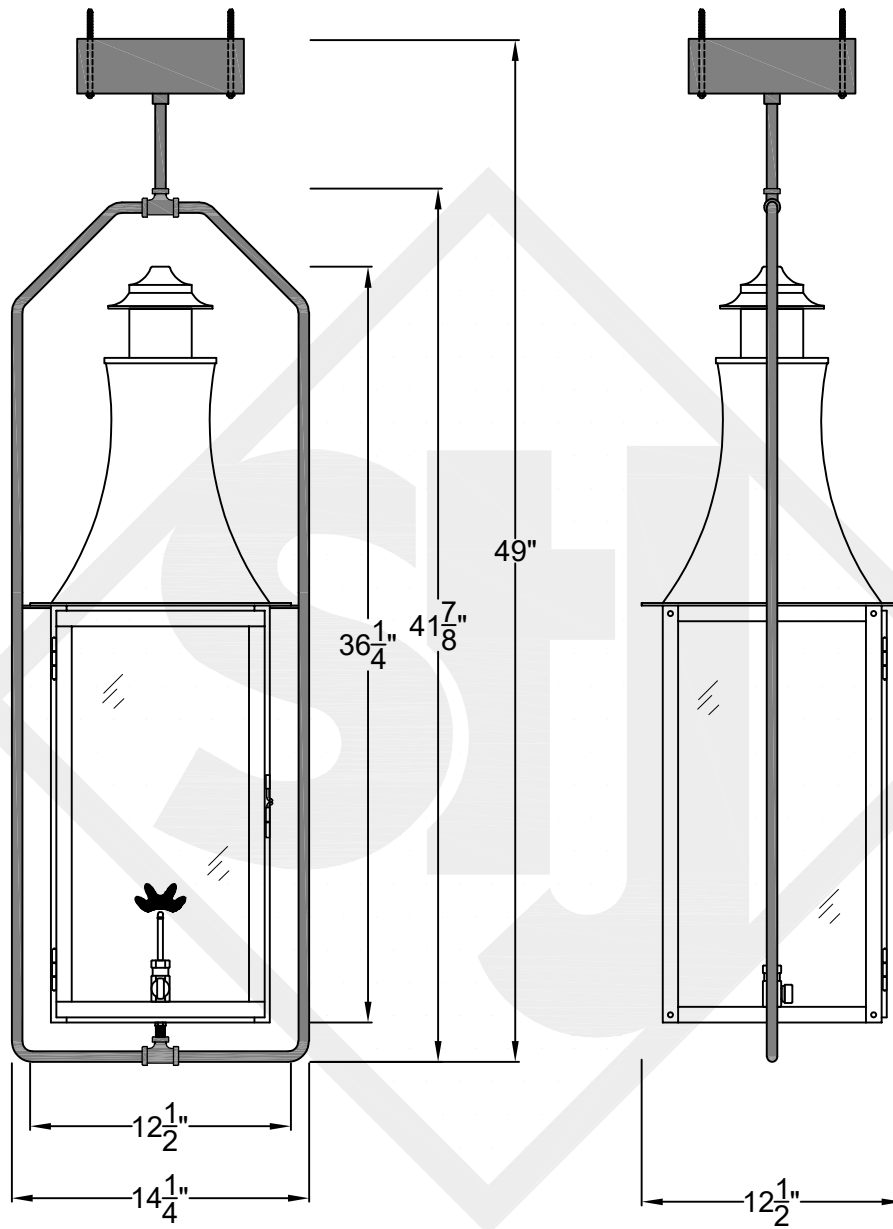

MADISON LARGE CEILING MOUNT FULL YOKE

Shortest Height 48 $\frac{1}{8}$ "

Front View

Side View