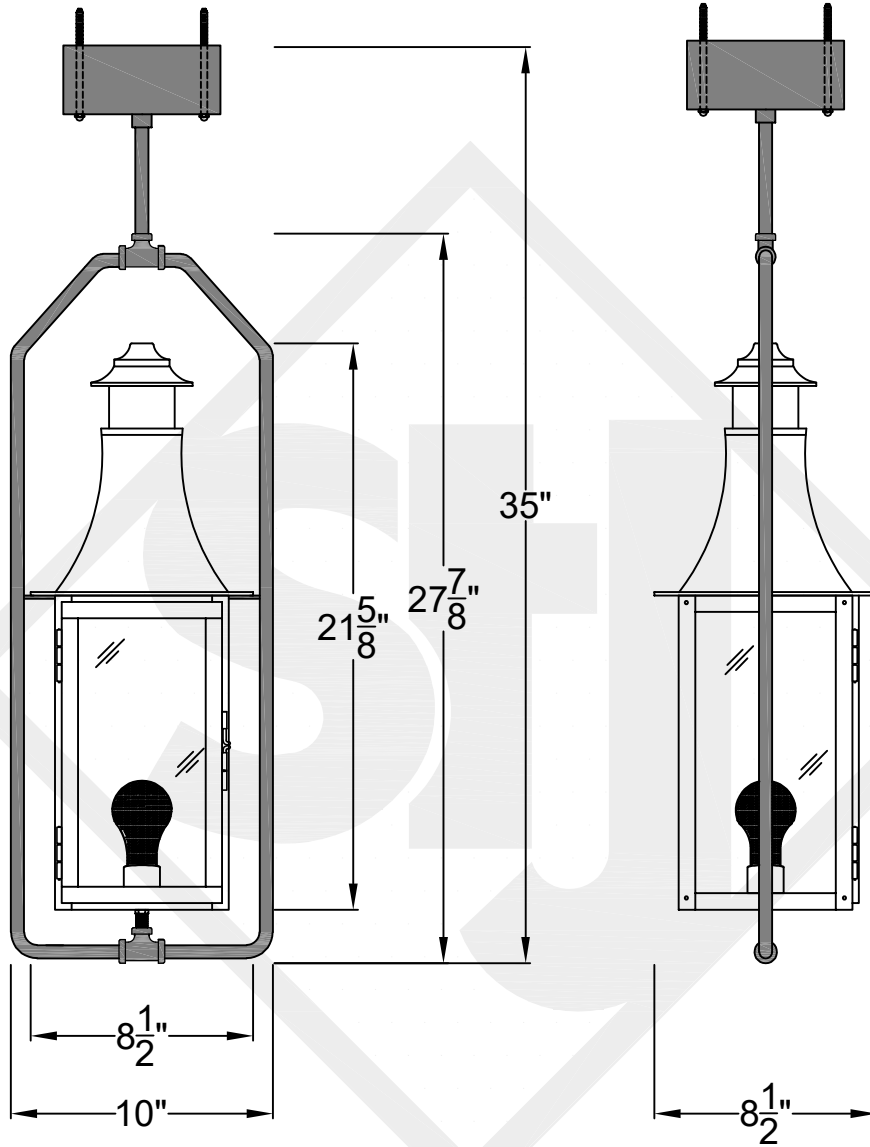

MADISON MINI CEILING MOUNT FULL YOKE

Shortest Height 32"

Front View

Side View

Ceiling Mount

St. James
LIGHTING

SCALE: N.T.S.	DRAFT: Y. McCullough
FILE: MADMINI	APP'D: J. Ragan
JOB: X	DATE: 11/21/23

Lights are handcrafted.
Dimensions may vary by 1/4"

Mini not Available in Gas
UL Certified
Candelabra- Max 60 Watt Bulb
Edison 660 Watt Bulb

MADISON SMALL CEILING MOUNT FULL YOKE

Shortest Height 39 $\frac{3}{8}$ "

Front View

Side View

Ceiling Mount

**St. James
LIGHTING**

SCALE: N.T.S.	DRAFT: Y. McCullough
FILE: MADS	APP'D: J. Ragan
JOB: X	DATE: 11/21/23

Lights are handcrafted.
Dimensions may vary by 1/4"

B.T.U. Rating
Natural Gas: 2730 B.T.U.
Propane: 2080 B.T.U.

MADISON MEDIUM CEILING MOUNT FULL YOKE

Shortest Height 45 $\frac{1}{2}$ "

Front View

Side View

Ceiling Mount

**St. James
LIGHTING**

SCALE: N.T.S.	DRAFT: Y. McCullough
FILE: MADM	APP'D: J. Ragan
JOB: X	DATE: 11/21/23

Lights are handcrafted.
Dimensions may vary by 1/4"