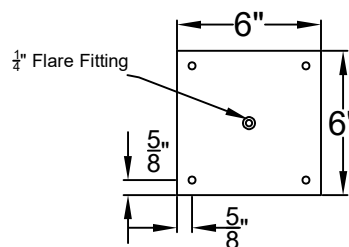

MADISON MINI CEILING MOUNT FULL YOKE

Shortest Height 32"

Front View

Side View

Ceiling Mount

St. James
LIGHTING

SCALE: N.T.S.	DRAFT: Y. McCullough
FILE: MADMINI	APP'D: J. Ragan
JOB: X	DATE: 11/21/23

Lights are handcrafted.
Dimensions may vary by 1/4"

Mini not Available in Gas
UL Certified
Candelabra- Max 60 Watt Bulb
Edison 660 Watt Bulb

MADISON SMALL CEILING MOUNT FULL YOKE

Shortest Height 39 $\frac{3}{8}$ "

Front View

Side View

Ceiling Mount

**St. James
LIGHTING**

Shortest Height 45 $\frac{1}{2}$ "

Front View

Side View

Ceiling Mount

**St. James
LIGHTING**

SCALE: N.T.S.	DRAFT: Y. McCullough
FILE: MADM	APP'D: J. Ragan
JOB: X	DATE: 11/21/23

Lights are handcrafted.
Dimensions may vary by 1/4"