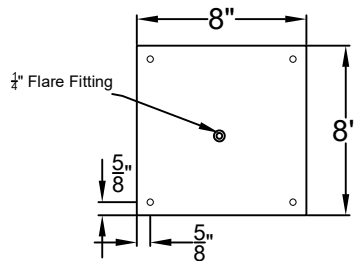

MADISON MINI CEILING MOUNT FULL YOKE

Shortest Height 32"

Front View

Side View

Ceiling Mount

St. James
LIGHTING

SCALE: N.T.S.	DRAFT: Y. McCullough
FILE: MADMINI	APP'D: J. Ragan
JOB: X	DATE: 11/21/23

Lights are handcrafted.
Dimensions may vary by 1/4"

Mini not Available in Gas
UL Certified
Candelabra- Max 60 Watt Bulb
Edison 660 Watt Bulb

MADISON SMALL CEILING MOUNT FULL YOKE

Shortest Height 39 $\frac{3}{8}$ "

Front View

Side View

Ceiling Mount

**St. James
LIGHTING**

SCALE: N.T.S.	DRAFT: Y. McCullough
FILE: MADS	APP'D: J. Ragan
JOB: X	DATE: 11/21/23

Lights are handcrafted.
Dimensions may vary by 1/4"

B.T.U. Rating
Natural Gas: 2730 B.T.U.
Propane: 2080 B.T.U.

MADISON MEDIUM CEILING MOUNT FULL YOKE

Shortest Height 45 $\frac{1}{2}$ "

Front View

Side View

Ceiling Mount

**St. James
LIGHTING**

SCALE: N.T.S.	DRAFT: Y. McCullough
FILE: MADM	APP'D: J. Ragan
JOB: X	DATE: 11/21/23

Lights are handcrafted.
Dimensions may vary by 1/4"