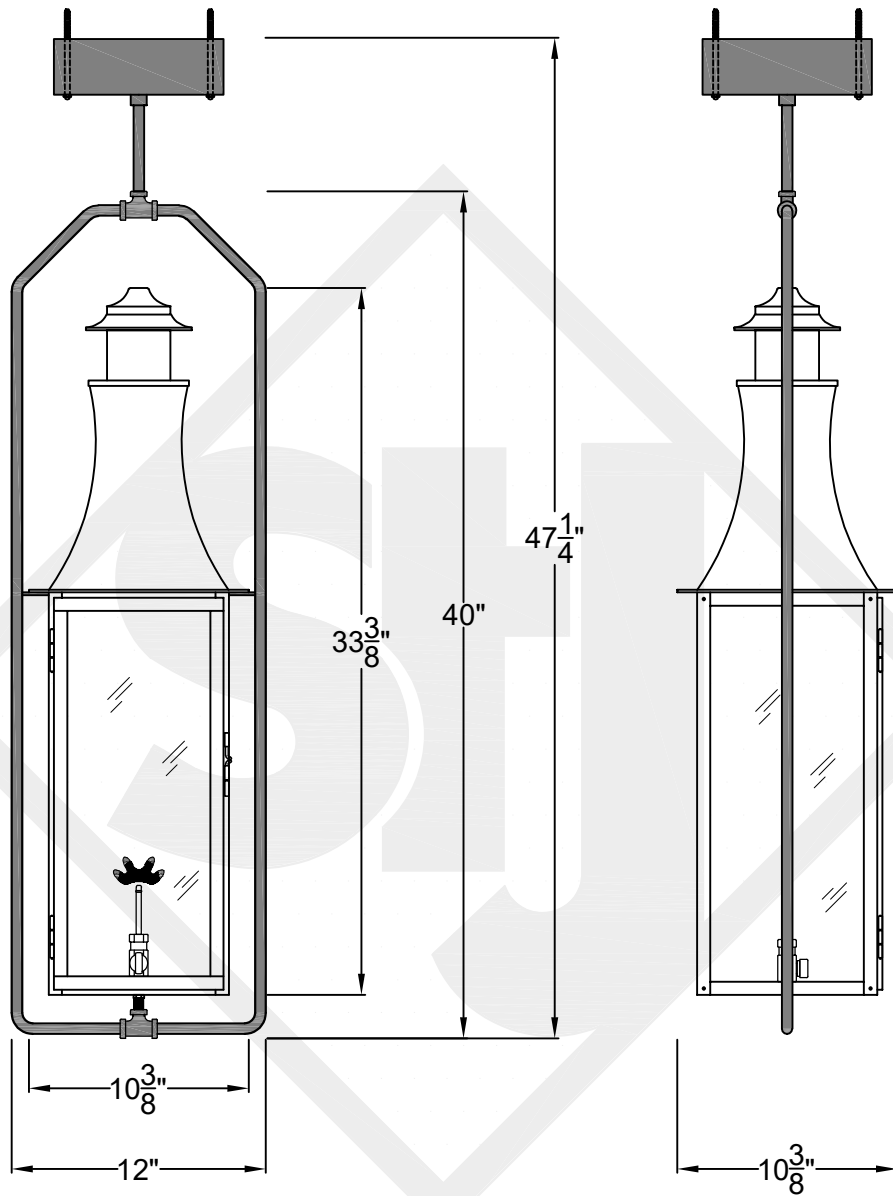

MADISON MINI CEILING MOUNT FULL YOKE

Shortest Height 32"

Front View

Side View

Ceiling Mount

St. James
LIGHTING

SCALE: N.T.S.	DRAFT: Y. McCullough
FILE: MADMINI	APP'D: J. Ragan
JOB: X	DATE: 11/21/23

Lights are handcrafted.
Dimensions may vary by 1/4"

Mini not Available in Gas
UL Certified
Candelabra- Max 60 Watt Bulb
Edison 660 Watt Bulb

MADISON SMALL CEILING MOUNT FULL YOKE

Shortest Height 39 $\frac{3}{8}$ "

Front View

Side View

Ceiling Mount

**St. James
LIGHTING**

SCALE: N.T.S.	DRAFT: Y. McCullough
FILE: MADS	APP'D: J. Ragan
JOB: X	DATE: 11/21/23

Lights are handcrafted.
Dimensions may vary by 1/4"

B.T.U. Rating
Natural Gas: 2730 B.T.U.
Propane: 2080 B.T.U.

MADISON MEDIUM CEILING MOUNT FULL YOKE

Shortest Height 45 $\frac{1}{2}$ "

Front View

Side View

Ceiling Mount

**St. James
LIGHTING**

SCALE: N.T.S.	DRAFT: Y. McCullough
FILE: MADM	APP'D: J. Ragan
JOB: X	DATE: 11/21/23

Lights are handcrafted.
Dimensions may vary by 1/4"