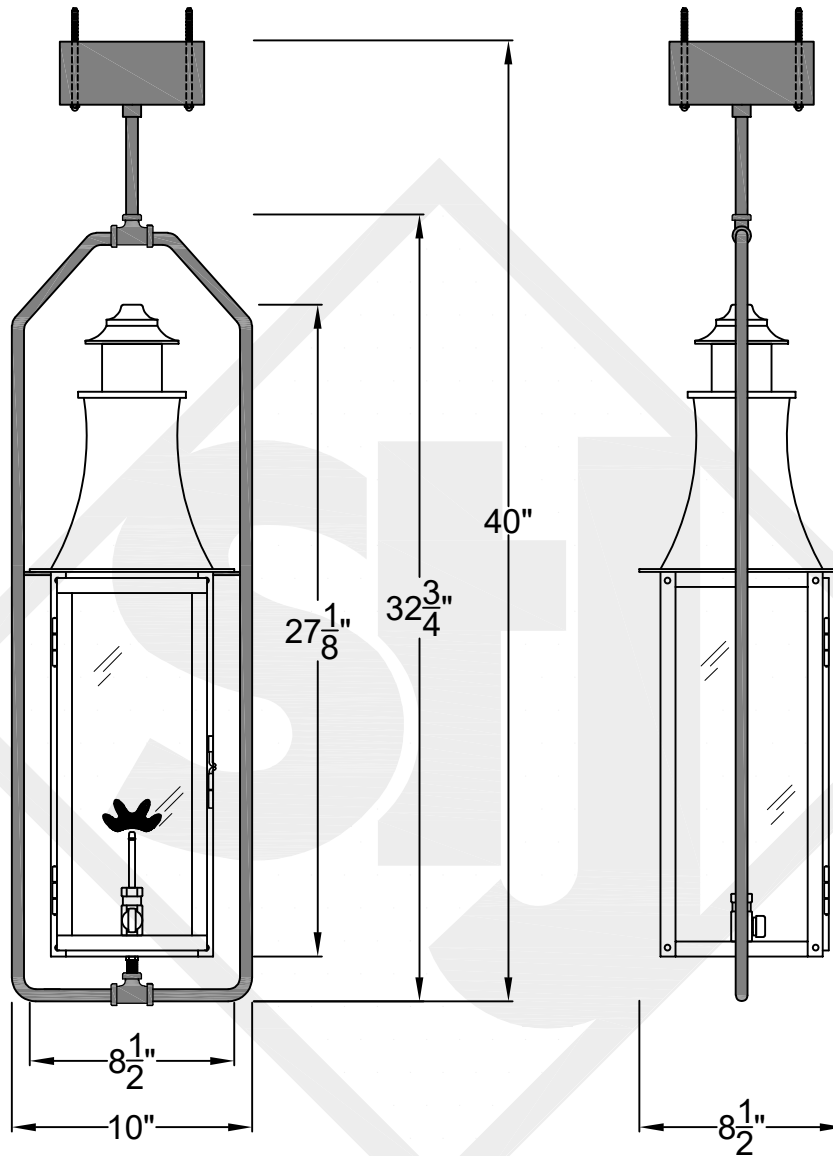

MADISON MINI CEILING MOUNT FULL YOKE

Shortest Height 32"

Front View

Side View

Ceiling Mount

St. James
LIGHTING

SCALE: N.T.S.	DRAFT: Y. McCullough
FILE: MADMINI	APP'D: J. Ragan
JOB: X	DATE: 11/21/23

Lights are handcrafted.
Dimensions may vary by 1/4"

Mini not Available in Gas
UL Certified
Candelabra- Max 60 Watt Bulb
Edison 660 Watt Bulb

MADISON SMALL CEILING MOUNT FULL YOKE

Shortest Height 39 $\frac{3}{8}$ "

Front View

Side View

Ceiling Mount

**St. James
LIGHTING**

SCALE: N.T.S.	DRAFT: Y. McCullough
FILE: MADS	APP'D: J. Ragan
JOB: X	DATE: 11/21/23

Lights are handcrafted.
Dimensions may vary by 1/4"

B.T.U. Rating
Natural Gas: 2730 B.T.U.
Propane: 2080 B.T.U.

MADISON MEDIUM CEILING MOUNT FULL YOKE

Shortest Height 45 $\frac{1}{2}$ "

Front View

Side View

Ceiling Mount

**St. James
LIGHTING**

SCALE: N.T.S.	DRAFT: Y. McCullough
FILE: MADM	APP'D: J. Ragan
JOB: X	DATE: 11/21/23

Lights are handcrafted.
Dimensions may vary by 1/4"