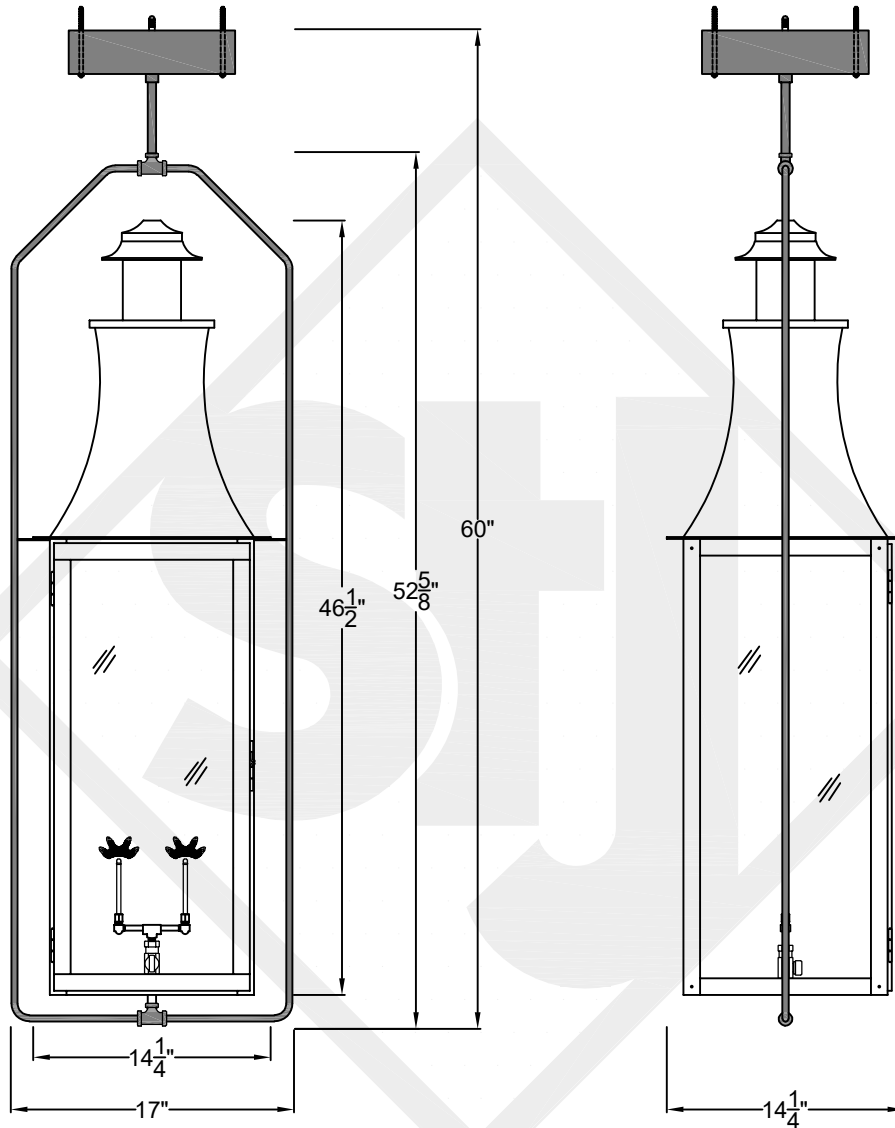

MADISON MINI CEILING MOUNT FULL YOKE

Shortest Height 32"

Front View

Side View

Ceiling Mount

St. James
LIGHTING

SCALE: N.T.S.	DRAFT: Y. McCullough
FILE: MADMINI	APP'D: J. Ragan
JOB: X	DATE: 11/21/23

Lights are handcrafted.
Dimensions may vary by 1/4"

Shortest Height 45 $\frac{1}{2}$ "

Front View

Side View

Ceiling Mount

**St. James
LIGHTING**

SCALE: N.T.S.	DRAFT: Y. McCullough
FILE: MADM	APP'D: J. Ragan
JOB: X	DATE: 11/21/23

Lights are handcrafted.
Dimensions may vary by 1/4"

B.T.U. Rating
Natural Gas: 2730 B.T.U.
Propane: 2080 B.T.U.

MADISON LARGE CEILING MOUNT FULL YOKE

Shortest Height 48 $\frac{1}{8}$ "

Front View

Side View

Ceiling Mount

**St. James
LIGHTING**

SCALE: N.T.S.	DRAFT: Y. McCullough
FILE: MADL	APP'D: J. Ragan
JOB: X	DATE: 11/21/23

Lights are handcrafted.
Dimensions may vary by 1/4"

B.T.U. Rating
Natural Gas: 2730 B.T.U.
Propane: 2080 B.T.U.

MADISON GRANDE CEILING MOUNT FULL YOKE

Shortest Height 58 $\frac{1}{4}$ "

Front View

Side View