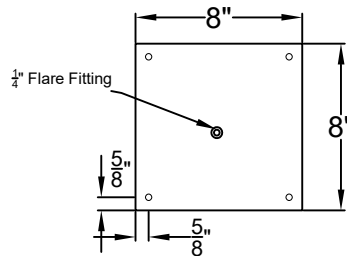

Shortest Height 45 $\frac{1}{2}$ "

Front View

Side View

Ceiling Mount

**St. James
LIGHTING**

SCALE: N.T.S.	DRAFT: Y. McCullough
FILE: MADM	APP'D: J. Ragan
JOB: X	DATE: 11/21/23

Lights are handcrafted.
Dimensions may vary by 1/4"

B.T.U. Rating
Natural Gas: 2730 B.T.U.
Propane: 2080 B.T.U.

MADISON LARGE CEILING MOUNT FULL YOKE

Shortest Height 48 $\frac{1}{8}$ "

Front View

Side View

Ceiling Mount

**St. James
LIGHTING**

SCALE: N.T.S.	DRAFT: Y. McCullough
FILE: MADL	APP'D: J. Ragan
JOB: X	DATE: 11/21/23

Lights are handcrafted.
Dimensions may vary by 1/4"

B.T.U. Rating
Natural Gas: 2730 B.T.U.
Propane: 2080 B.T.U.

MADISON GRANDE CEILING MOUNT FULL YOKE

Shortest Height 58 $\frac{1}{4}$ "

Front View

Side View